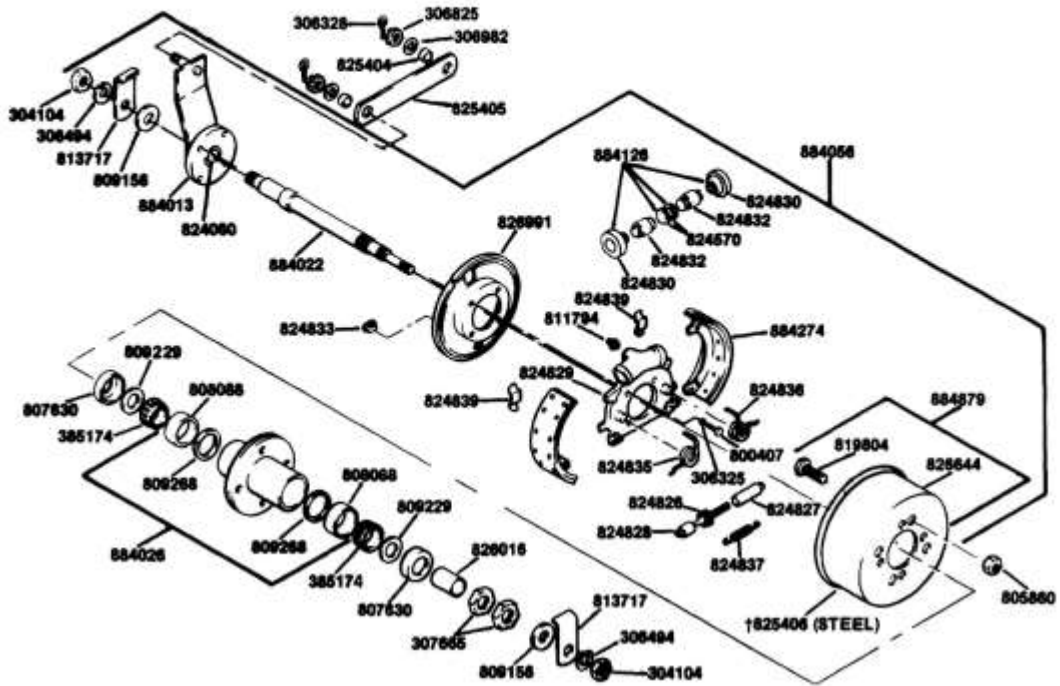

FRONT HUB, AXLE & BRAKE

FRONT HUB, AXLE & BRAKE