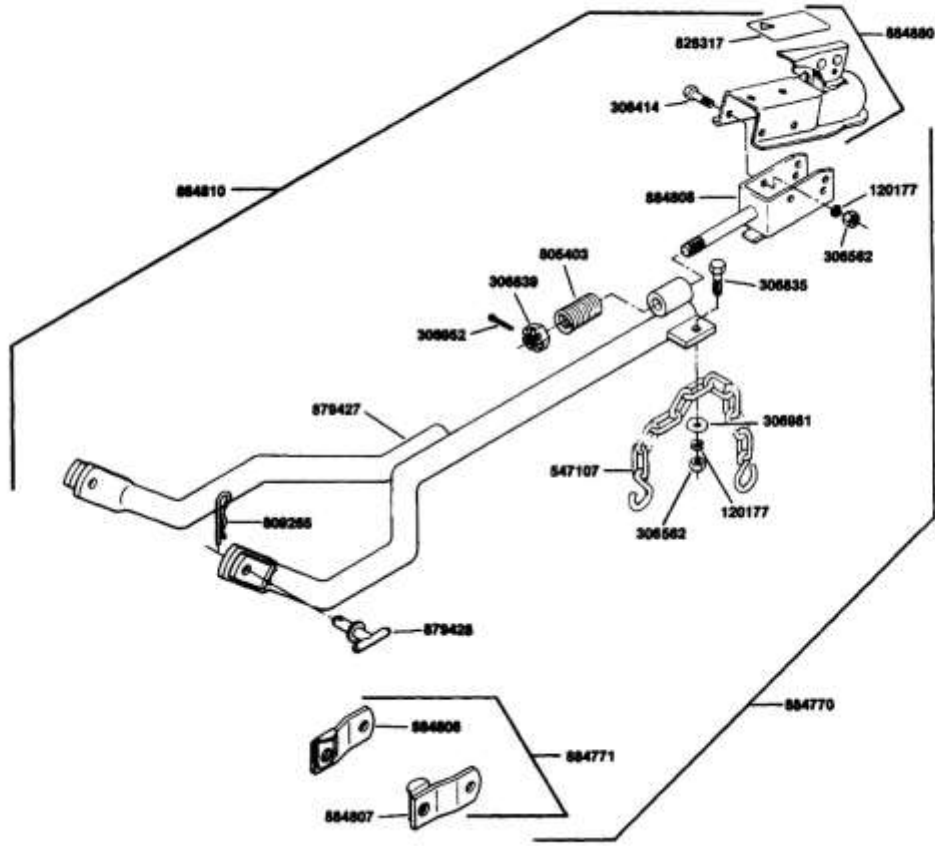

898434 1978-1981 - HAULSTER, POLICE, 18HP, 3-WL

TOW HITCH SET PART NO. 884770 AND FRONT AXLE HITCH MOUNT S

ACCESSORY FRONT TOW HITCH SET PART NO. 884770 AND FRONT AXLE HITCH MOUNT SET PART NO.

Schematic_4165