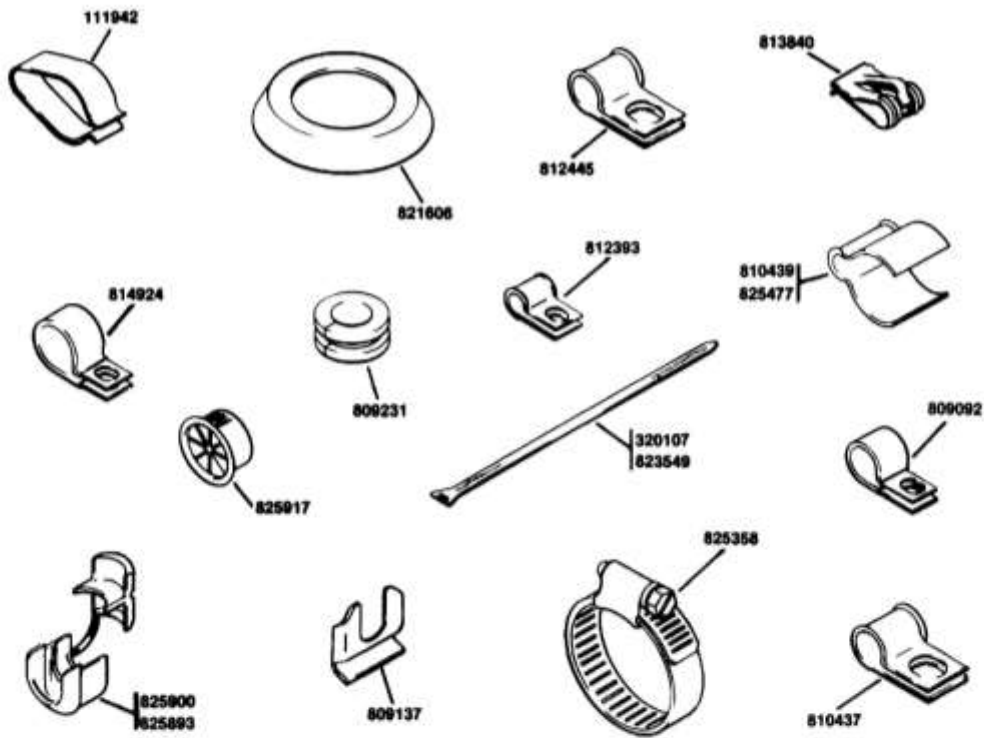

TIES, CLAMPS, CLIPS, GROMMETS & ELECTRICAL BUSHINGS

#	PART #	DESCRIPTION	QTY	NOTE
111942	111942	CLAMP	1	
320107	320107	Cable Tie, 7-1/2 in.	8	
809092	809092	Clamp, Tube	3	
809137	809137	Clip, Brake Hose Retaining	3	
809231	809231	Grommet	4	
810437	810437	Clamp, 1/2 in. P	1	
810439	810439	CLIP	1	
812393	812393	CLAMP	3	
812445	812445	Clamp, Tube	7	
813840	813840	CLIP (KC)	2	
814924	814924	Clamp, 1/2" Tube	2	
821606	821606	GROMMET	1	
823549	823549	Cable Tie, 15-1/2 in.	3	
825358	825358	Clamp, Worm Drive 2.75" Dia.	1	
825477	825477	CLIP	2	
825893	825893	Bushing, Strain Relief	2	
825900	825900	BUSHING, STRAIN RLF (KC)	1	
825917	825917	GROMMET	4