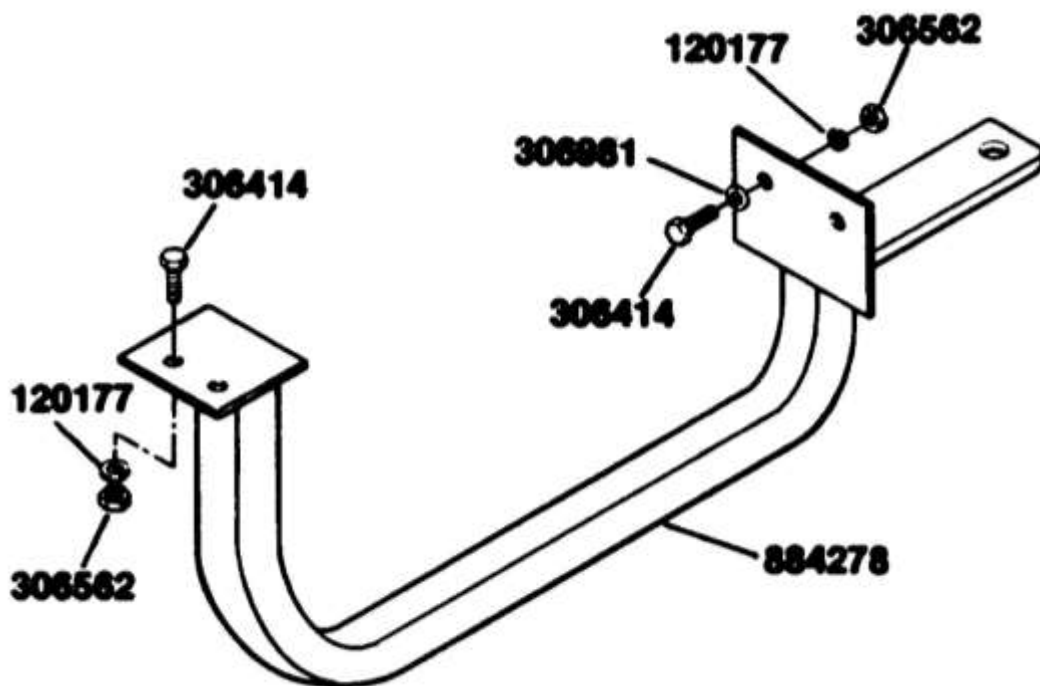

ACCESSORY TOW HITCH

#	PART #	DESCRIPTION	QTY	NOTE
	884216	TOW HITCH SET	1	
120177	120177	Lockwasher, 3/8	4	
306414	306414	Screw, 3/8-16 X 1" Hex Head	4	
306562	306562	Nut, 3/8-16 Hex	4	
306981	306981	Flat Washer, 3/8	2	
884278	884278	HITCH AY, TOW BLK	1