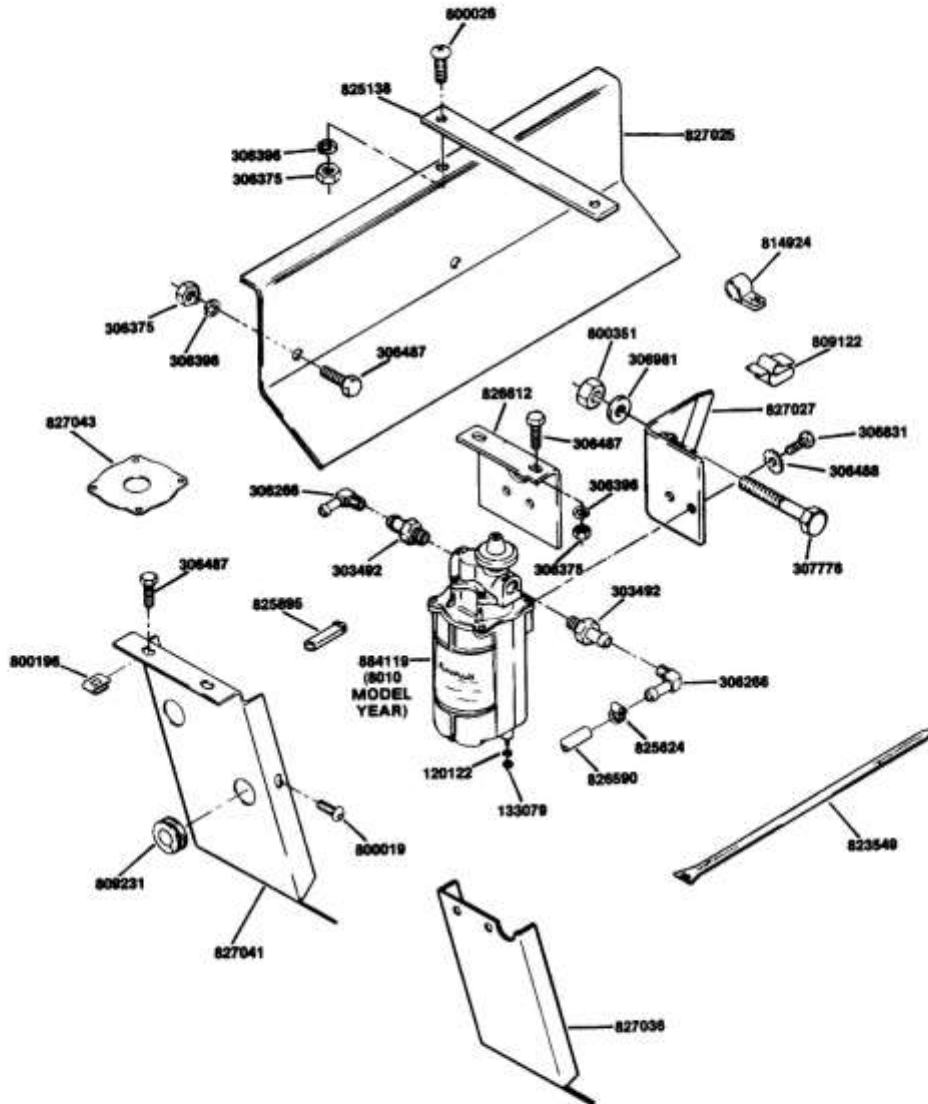

FUEL PUMP SET AND FUEL PUMP AND PARTS FOR 8010 AND LATER MOD

FUEL PUMP SET AND FUEL PUMP AND PARTS FOR 8010 AND LATER MODELS