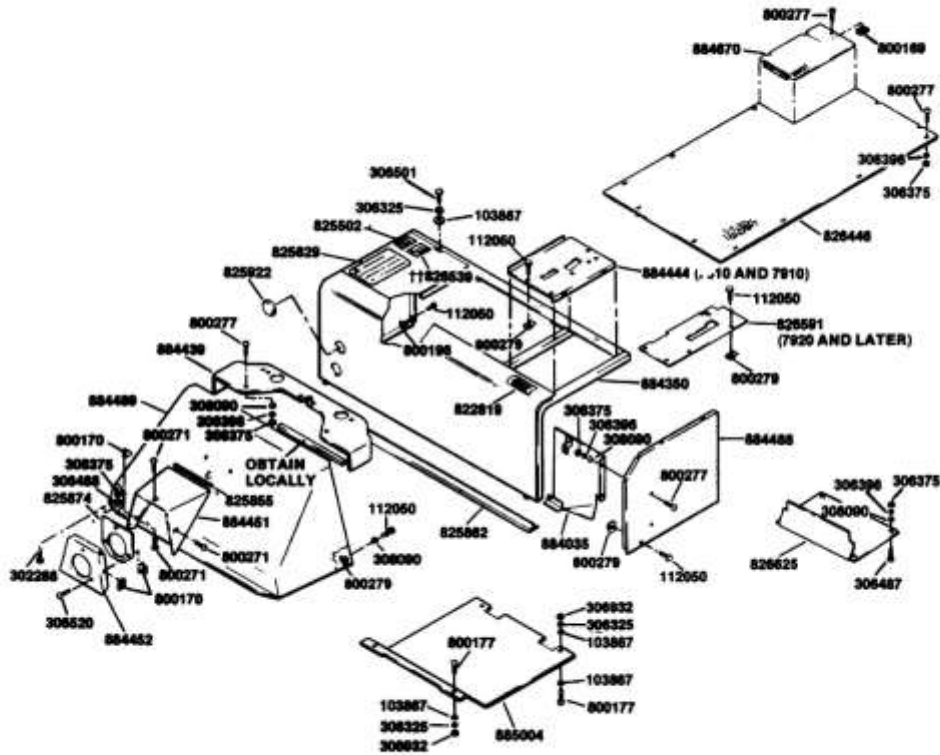

ECK, SKID PLATE, CLUTCH SPLASH COVER, ENGINE COVER AND ENG

PANELS, REAR DECK, SKID PLATE, CLUTCH SPLASH COVER, ENGINE COVER AND ENGINE HEAT BAFFLI