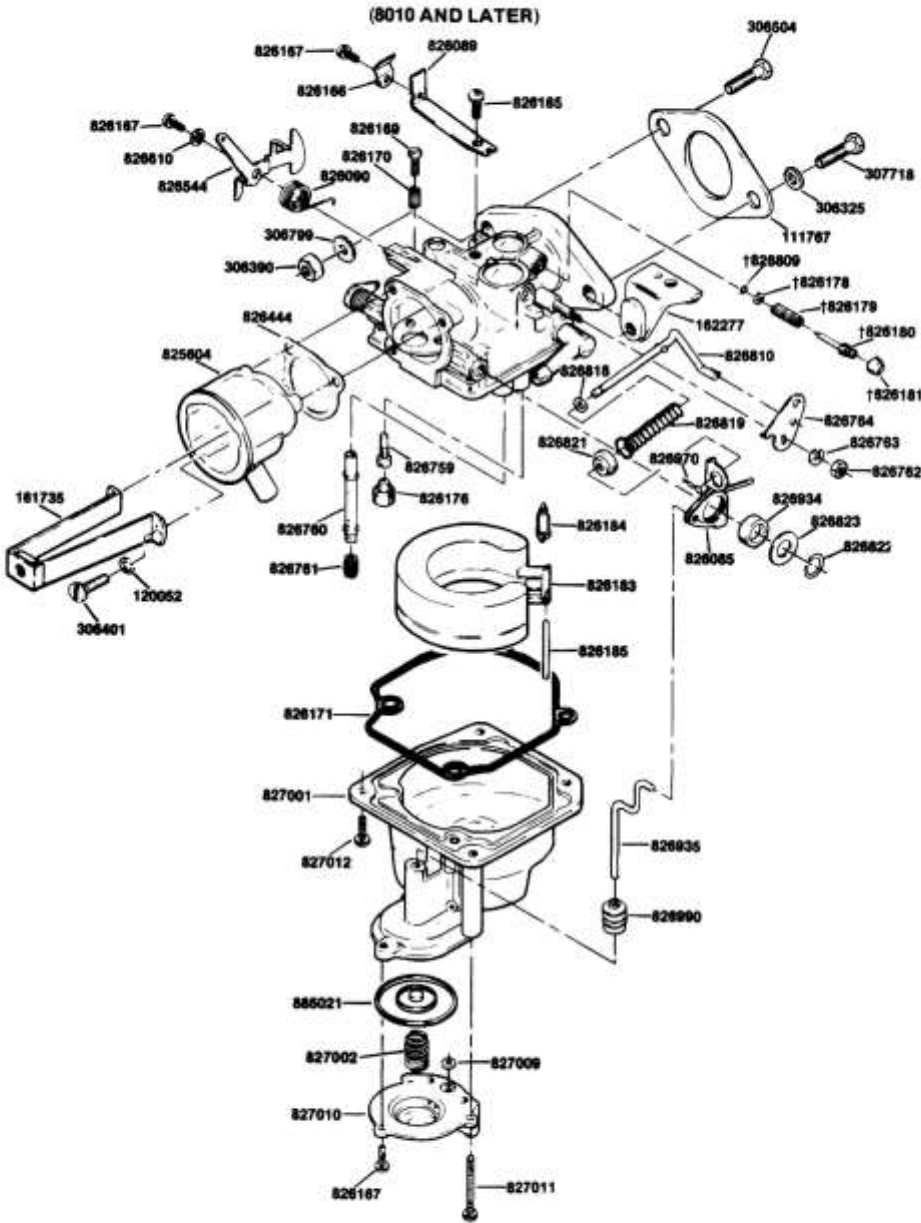

898434 1978-1981 - HAULSTER, POLICE, 18HP, 3-WL

CARBURETOR (KEIHIN WITH ACCELERATOR PUMP) (8010 AND LATER)

CARBURETOR (KEIHIN WITH ACCELERATOR PUMP) (8010 AND LATER)

Schematic_4150