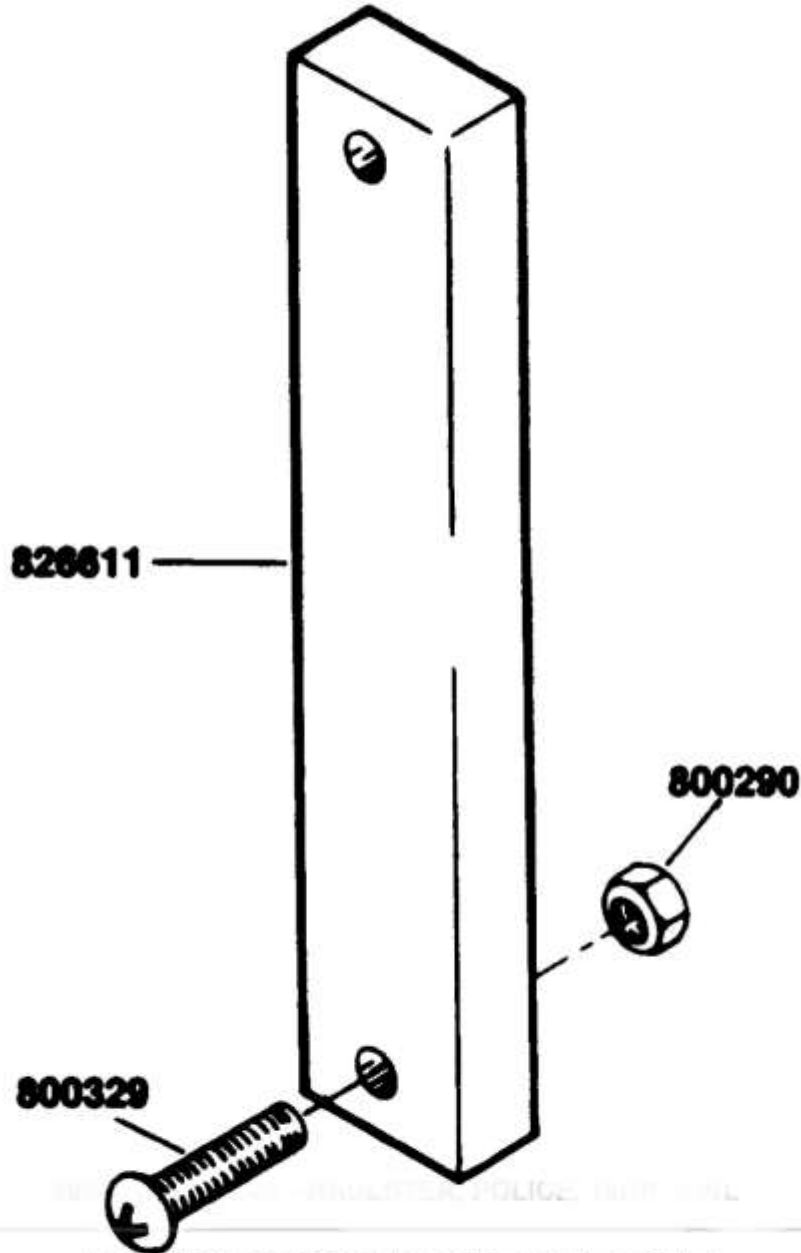

ACCESSORY BUMPER PAD SET

ACCESSORY BUMPER PAD SET

#	PART #	DESCRIPTION	QTY	NOTE
	884559	Bumper pad set, complete	1	
800290	800290	NUT, .31-18 YS HX CENTERLOCK KEG KC	4	
800329	800329	SCRW, .31-18 1.50 YS PR G2 (KC)	4	
826611	826611	PAD	2