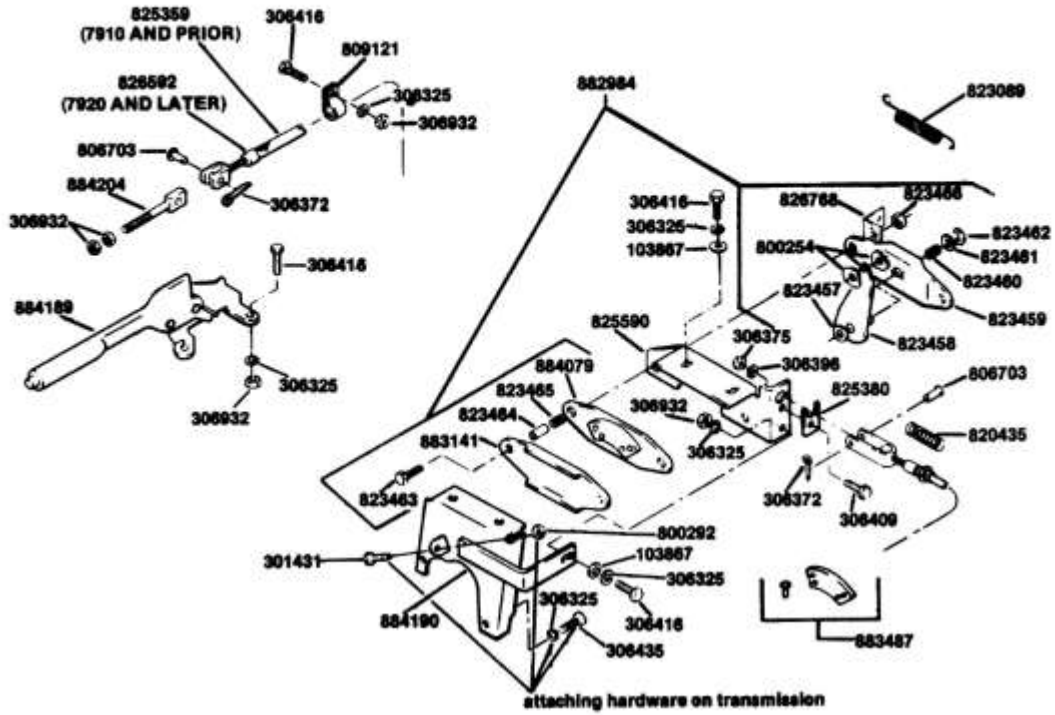

PARKING BRAKE

PARKING BRAKE