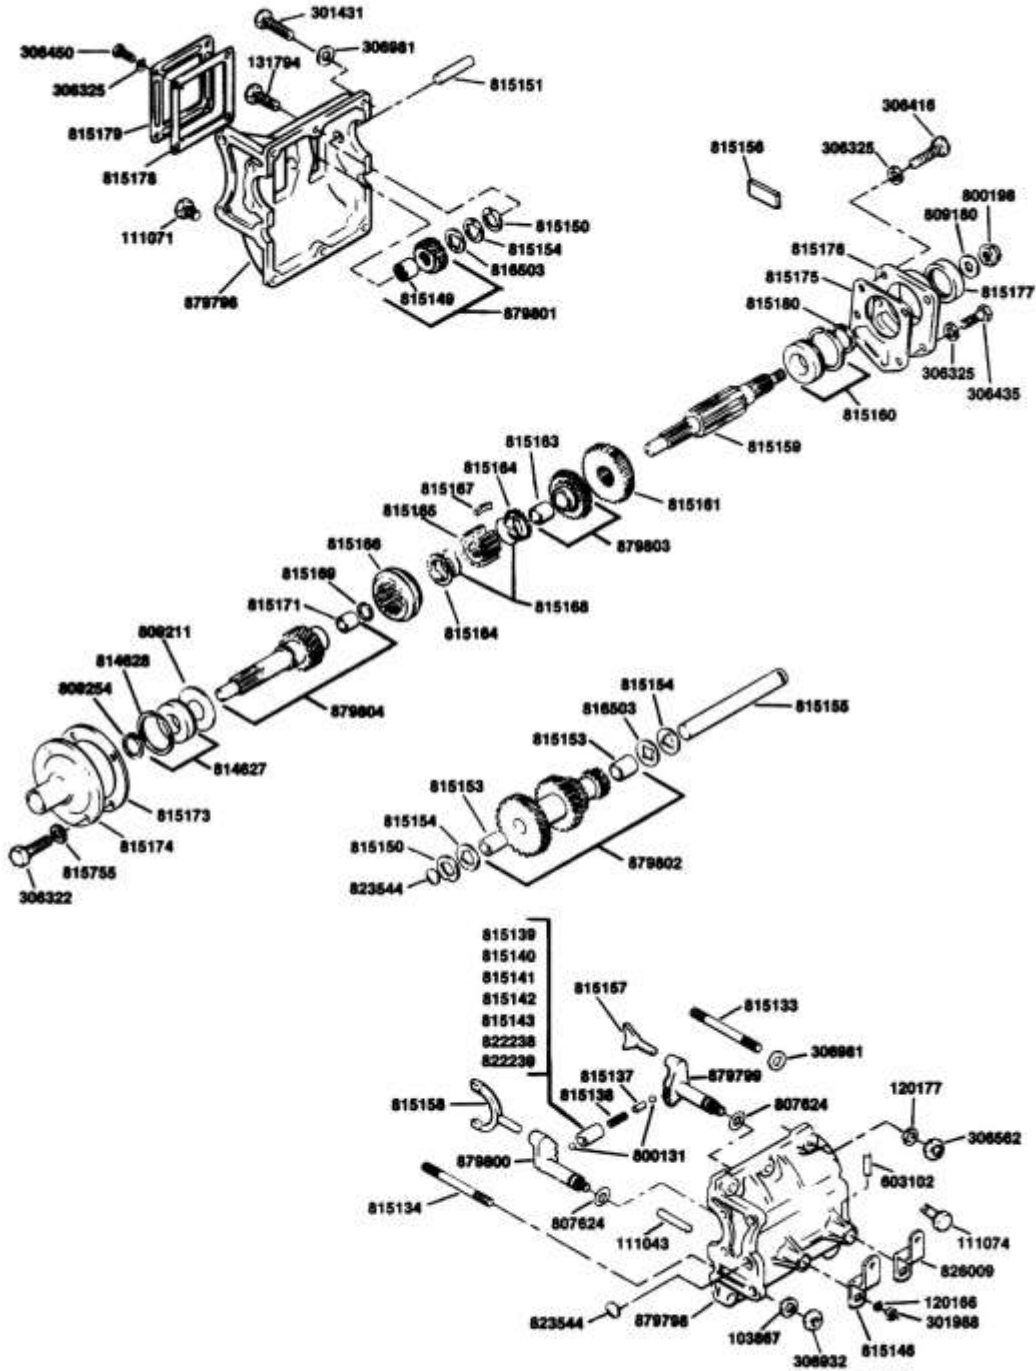

TRANSMISSION ASSEMBLY

TRANSMISSION ASSEMBLY