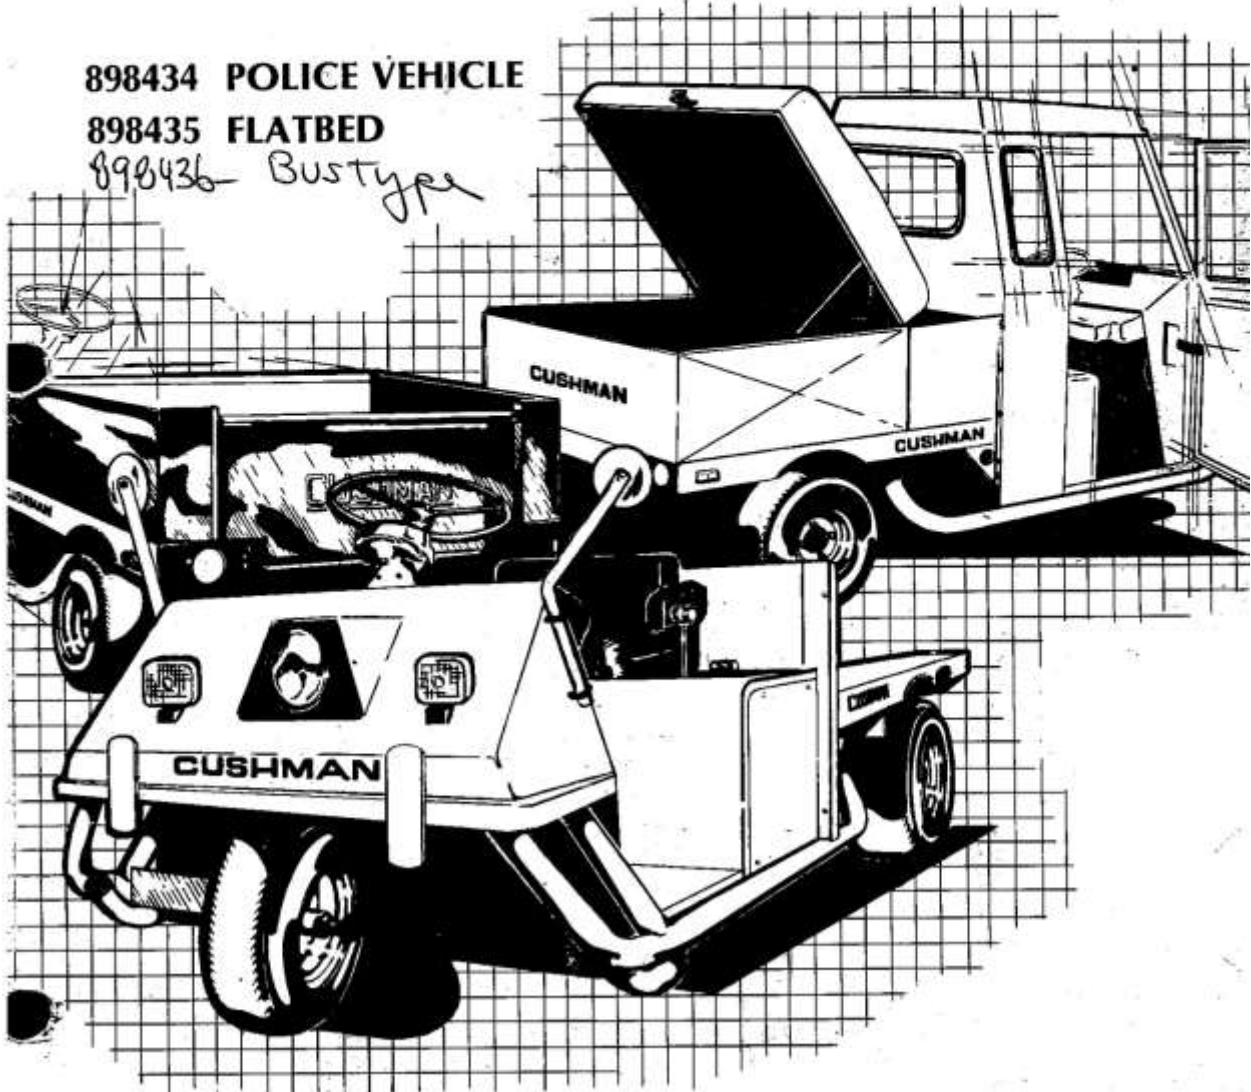

CUSHMAN[®] RADIAL FRAME

On-Road Haulster[®] PARTS MANUAL

898434 POLICE VEHICLE

898435 FLATBED

898436 *Bustype*

Part No. 826160 Rev. 1

ALL ILLUSTRATIONS AND PARTS LIST CONTAINED IN THIS MANUAL ARE BASED ON THE LATEST PRODUCT INFORMATION AVAILABLE AT THE TIME OF PUBLICATION.