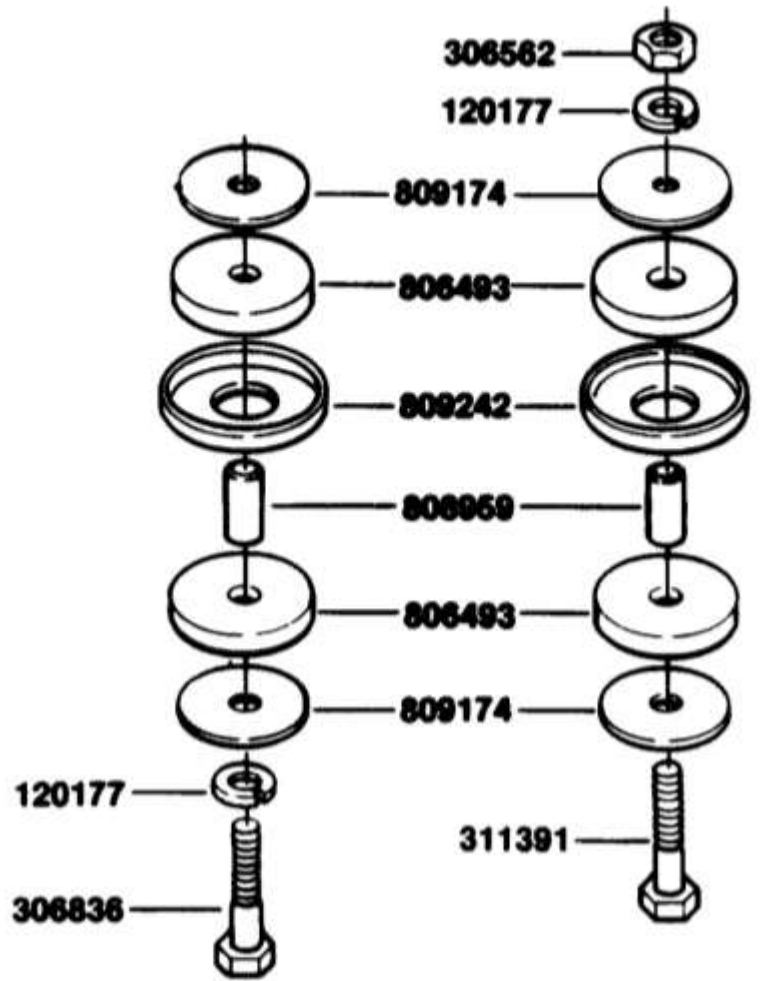

TRANSMISSION

ENGINE

TRANSMISSION & ENGINE MOUNTS

#	PART #	DESCRIPTION	QTY	NOTE
120177	120177	Lockwasher, 3/8	4	
306562	306562	Nut, 3/8-16 Hex	2	
306836	306836	Screw, 3/8-16 x 2-1/4 in. Hex Head	2	
311391	311391	SCRW, 3/8-16 4.00 YS HX G5 (KC)	2	
806493	806493	MOUNT,RUBBER	8	
808959	808959	Spacer	4	
809174	809174	Flat Washer, 3/8 x 2"	8	
809242	809242	RETAINER (PLATED)	4