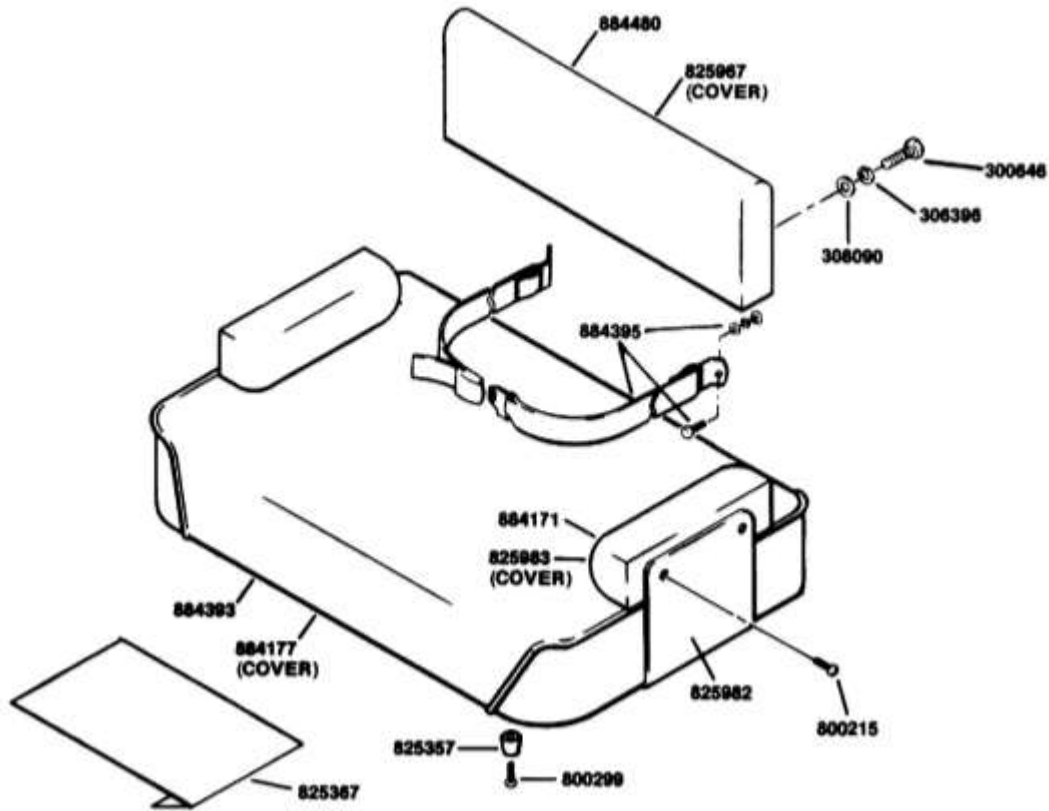

SEAT AND BACKREST

#	PART #	DESCRIPTION	QTY	NOTE
	300648	Screw, 1/4-20 x 3/4"	2	
306396	306396	Lockwasher, 1/4	2	
308090	308090	Flat Washer, 1/4	2	
800215	800215	SCRW,#10-24.625 YS PR G5 (KC)	12	
800299	800299	Screw, #10-24 x 1" Truss Head	4	
825357	825357	Terminal, Male Pin	4	
825367	825367	BAG	1	
825967	825967	COVER	1	
825982	825982	BRACKET (LINCOLN MATTRESS) BLK	2	
825983	825983	COVER	1	
884171	884171	HIP RESTRAINT AY	2	
884177	884177	COVER AY, SEAT	1	
884393	884393	SEAT	1	
884395	884395	BELT AY,SEAT	1	
884480	884480		1	