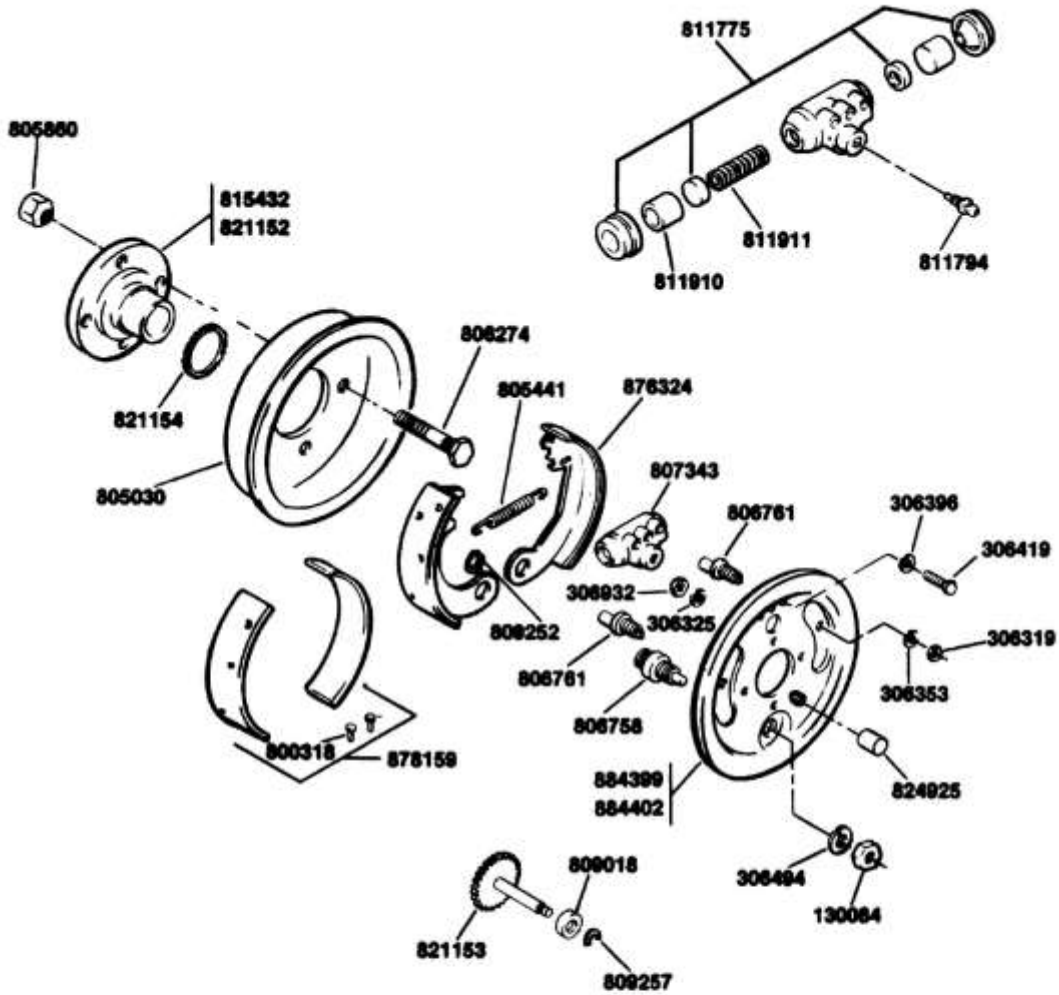

REAR HUB, DRUM, BRAKE AND WHEEL CYLINDER

REAR HUB, DRUM, BRAKE AND WHEEL CYLINDER