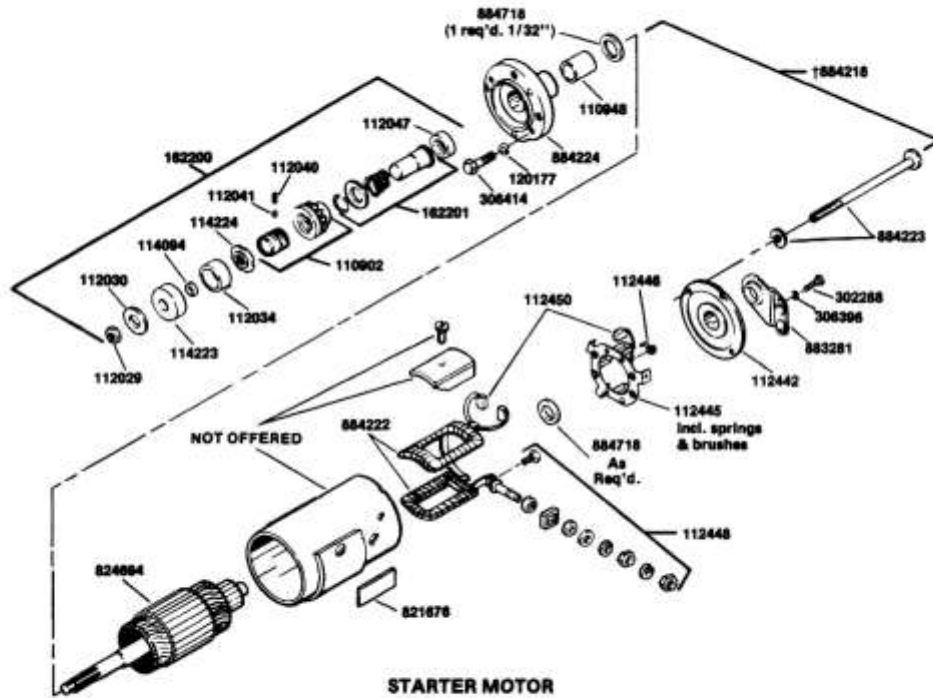

898434 1978-1981 - HAULSTER, POLICE, 18HP, 3-WL

STARTER MOTOR (SERVICE PARTS ONLY, PRESTOLITE MHA 7017)

STARTER MOTOR (SERVICE PARTS ONLY, PRESTOLITE MHA 7017)

Schematic_4169