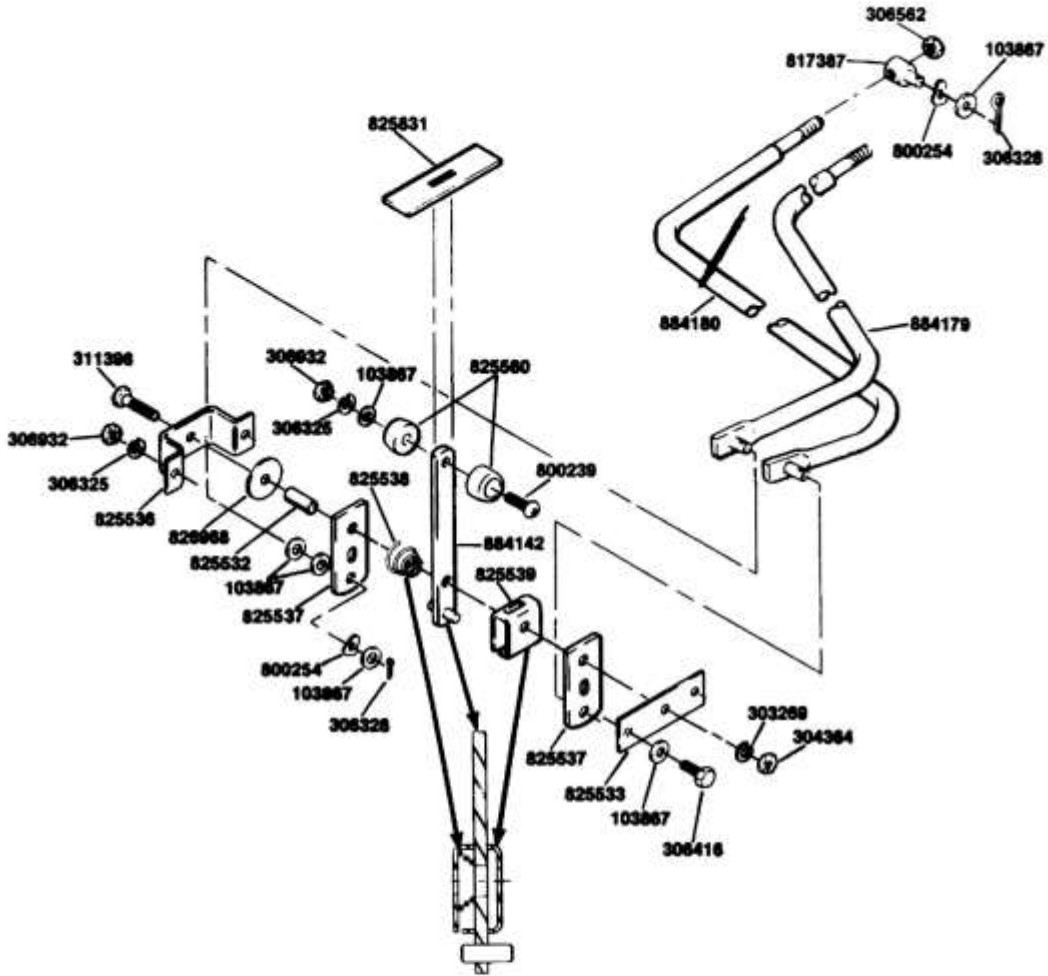

SHIFTER LINKAGE

SHIFTER LINKAGE