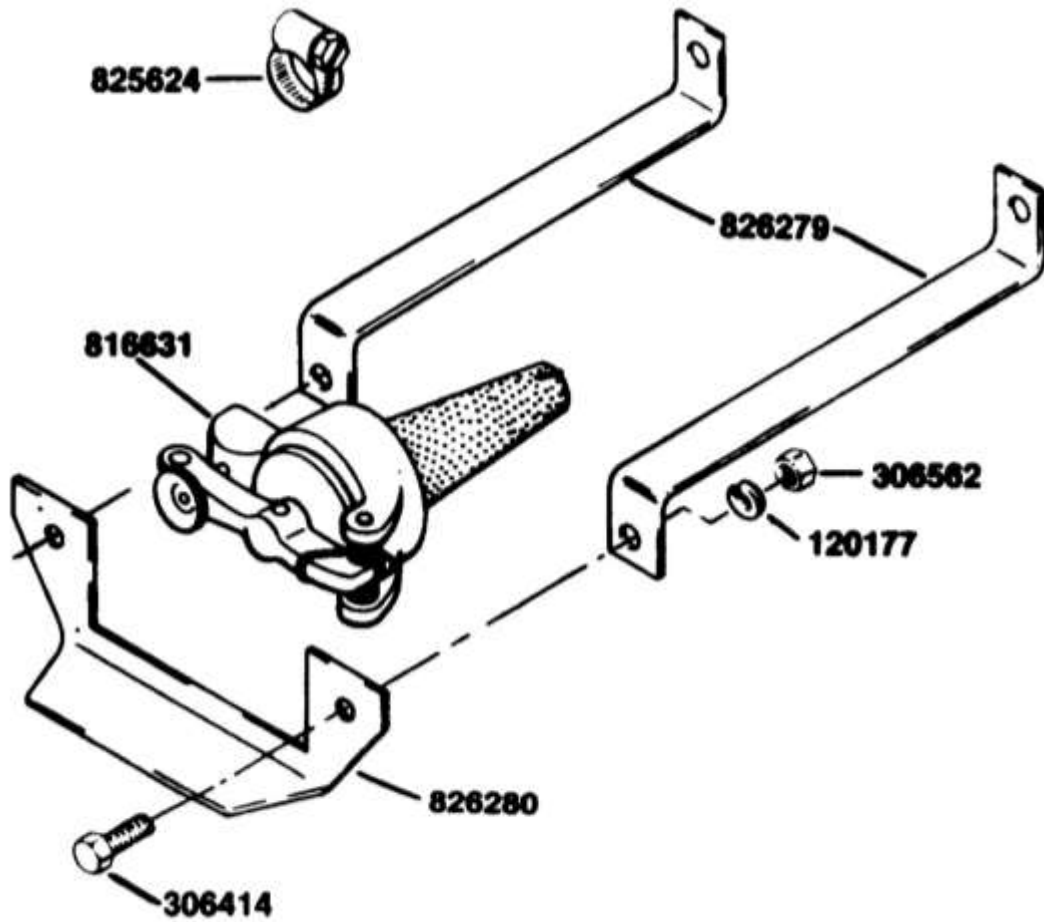

ACCESSORY PROTECTOSEAL GAS CAP

#	PART #	DESCRIPTION	QTY	NOTE
	884483	GAS CAP AY	1	
120177	120177	Lockwasher, 3/8	4	
306414	306414	Screw, 3/8-16 X 1" Hex Head	4	
306562	306562	Nut, 3/8-16 Hex	4	
816631	816631	PROTECTOSEAL CAP	1	
825624	825624	Clamp, Hose	1	
826279	826279	BRACE, FUEL TK GRD PRM	2	
826280	826280	GUARD, FUEL TANK BLK	1