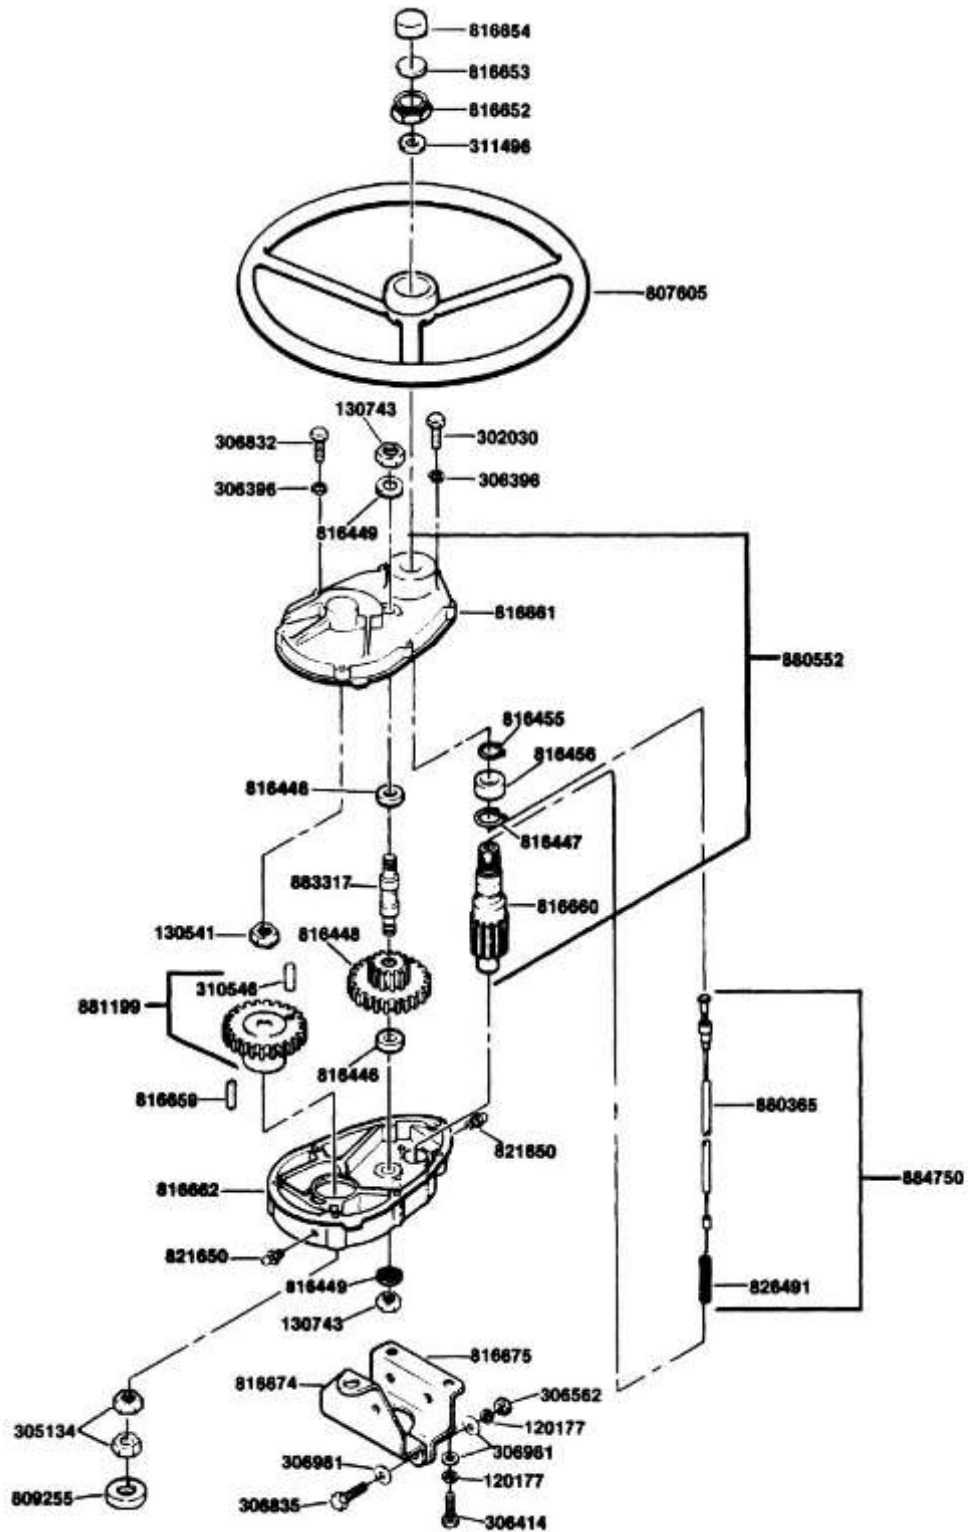

Figure 1: Steering Gear, Horn Button & Wire Assy 7810, 7930 & Later.