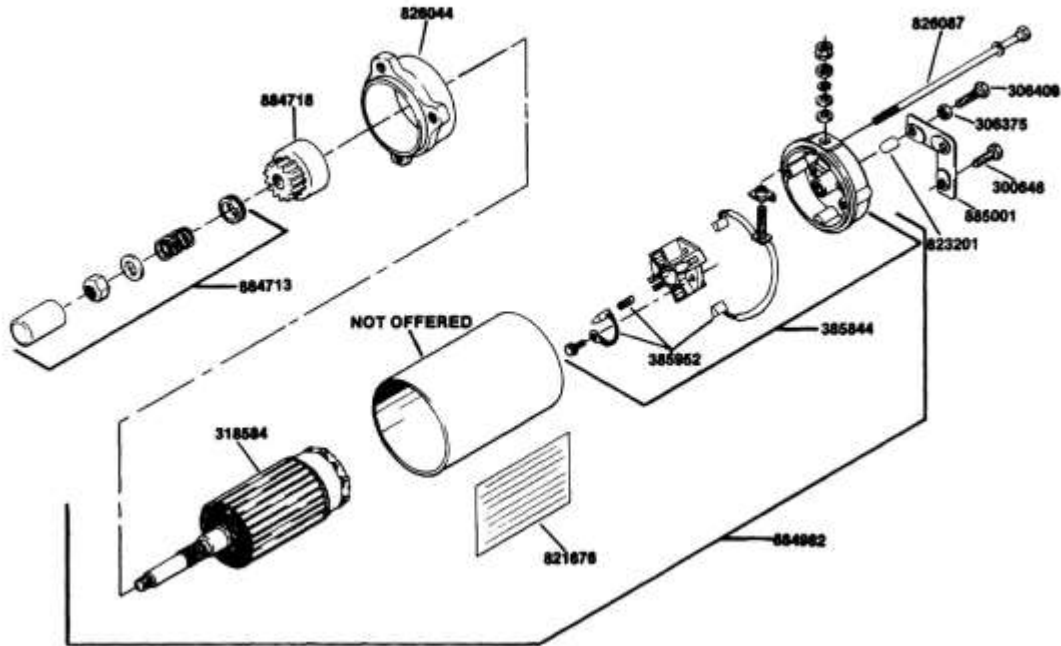

STARTER MOTOR SET (AMERICAN BOSCH)

STARTER MOTOR SET (AMERICAN BOSCH)

#	PART #	DESCRIPTION	QTY	NOTE
	885002	STARTER SET	1	
300646	300646	Screw, 1/4-20 x 3/4" Hex Head	2	
306375	306375	Nut, 1/4-20 Hex	1	
306409	306409	SCRW, .25-20 .875 YS HX G5 (KC)	1	
318584	318584	ARMATURE	1	
385844	385844		1	
385952	385952	BRUSH&SPR SET AY	1	
821676	821676		1	
823201	823201	CAP,VINYL PUSH ON	1	
826044	826044	USE 0888033	1	
826087	826087	THRU BOLT	1	
884713	884713	DRIVE KIT	1	
884718	884718		1	
884982	884982	STARTER AY, MOTOR	1	
885001	885001		1	

STARTER MOTOR SET (AMERICAN BOSCH)