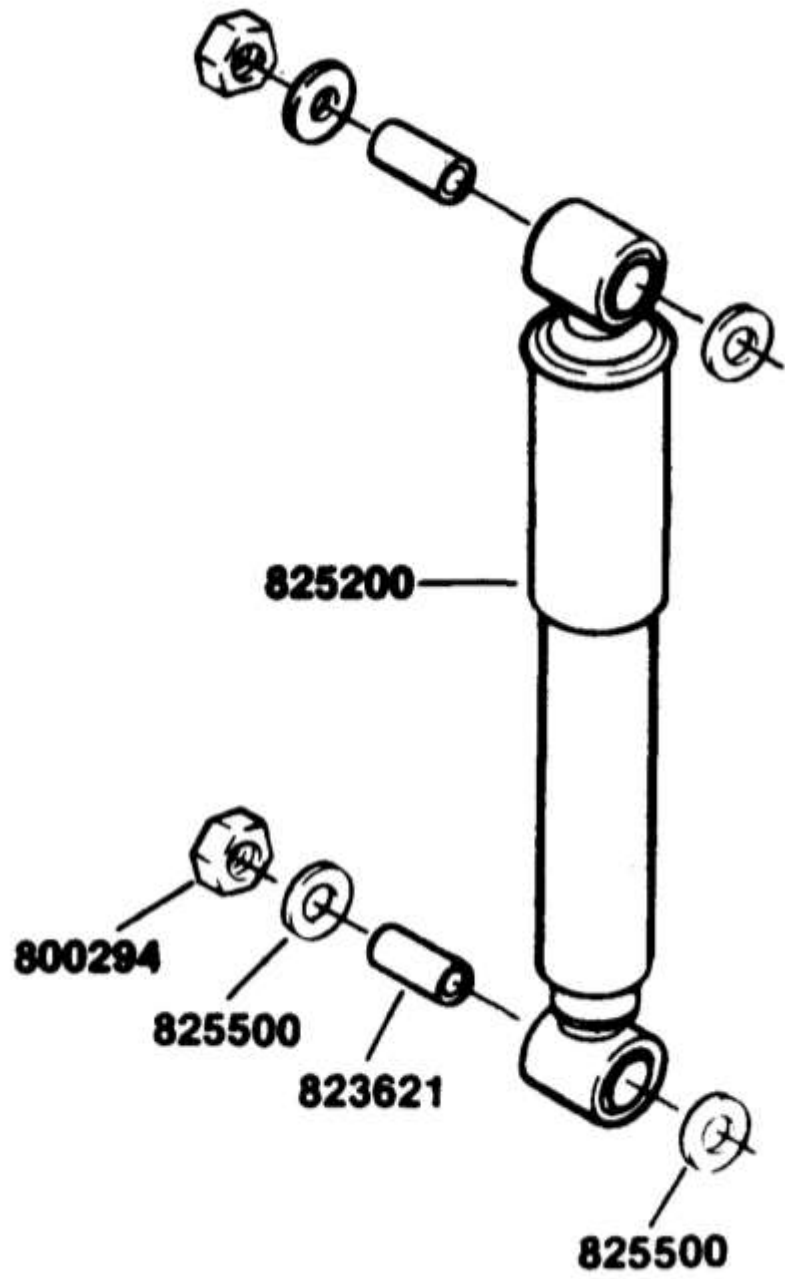

REAR SHOCK ABSORBER

#	PART #	DESCRIPTION	QTY	NOTE
800294	800294	Locknut, 7/16-14 Hex Center	4	
823621	823621	Bushing	4	
825200	825200		2	
825500	825500	Washer, 7/16 Cupped	8