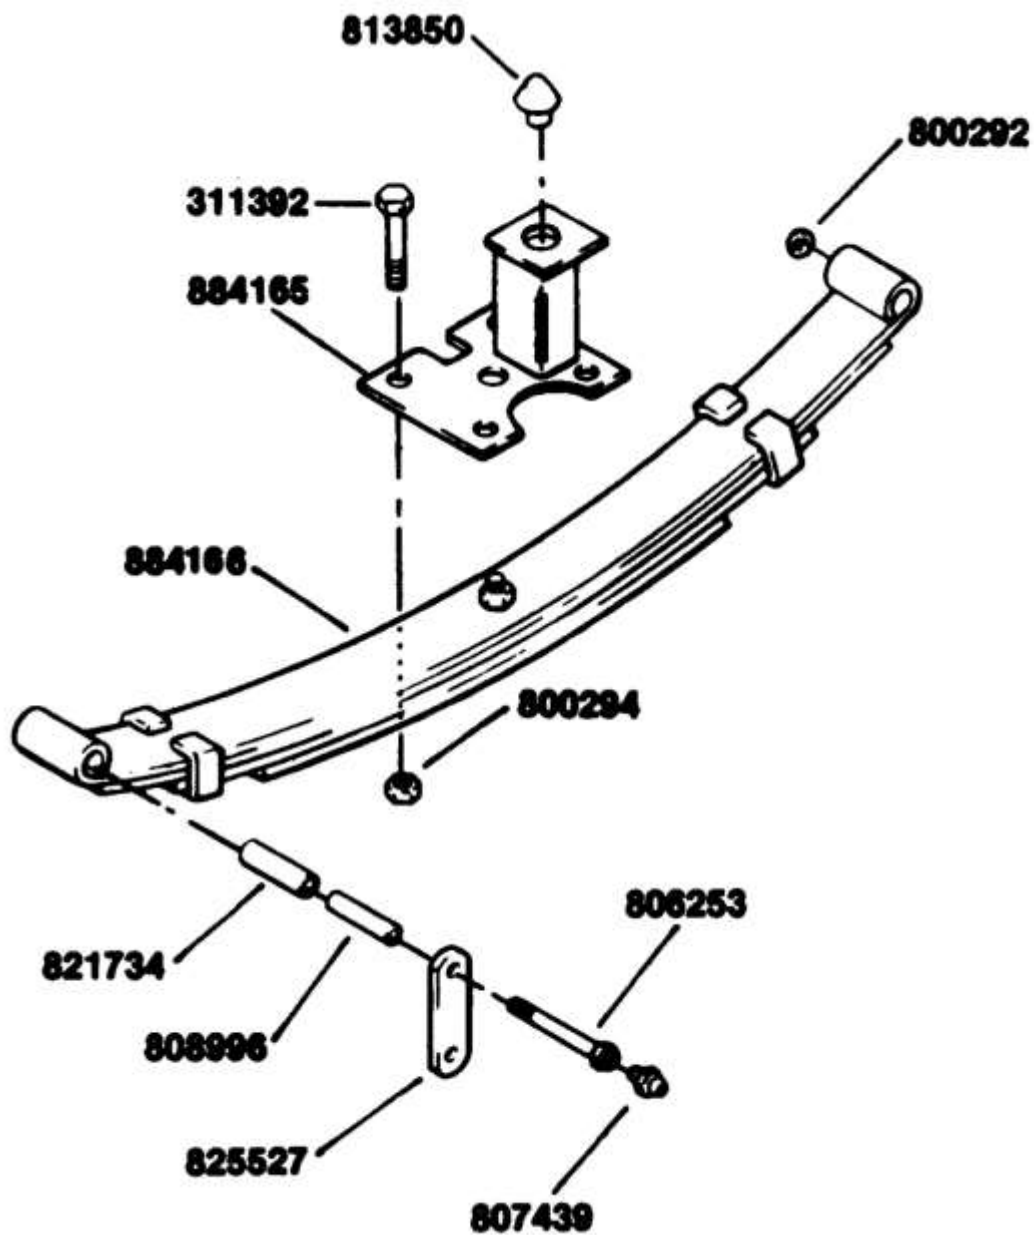

SEAT AND BACKREST

#	PART #	DESCRIPTION	QTY	NOTE
	300648	Screw, 1/4-20 x 3/4"	2	
306396	306396	Lockwasher, 1/4	2	
308090	308090	Flat Washer, 1/4	2	
800215	800215	SCRW,#10-24.625 YS PR G5 (KC)	12	
800299	800299	Screw, #10-24 x 1" Truss Head	4	
825357	825357	Terminal, Male Pin	4	
825367	825367	BAG	1	
825967	825967	COVER	1	
825982	825982	BRACKET (LINCOLN MATTRESS) BLK	2	
825983	825983	COVER	1	
884171	884171	HIP RESTRAINT AY	2	
884177	884177	COVER AY, SEAT	1	
884393	884393	SEAT	1	
884395	884395	BELT AY,SEAT	1	
884480	884480		1	