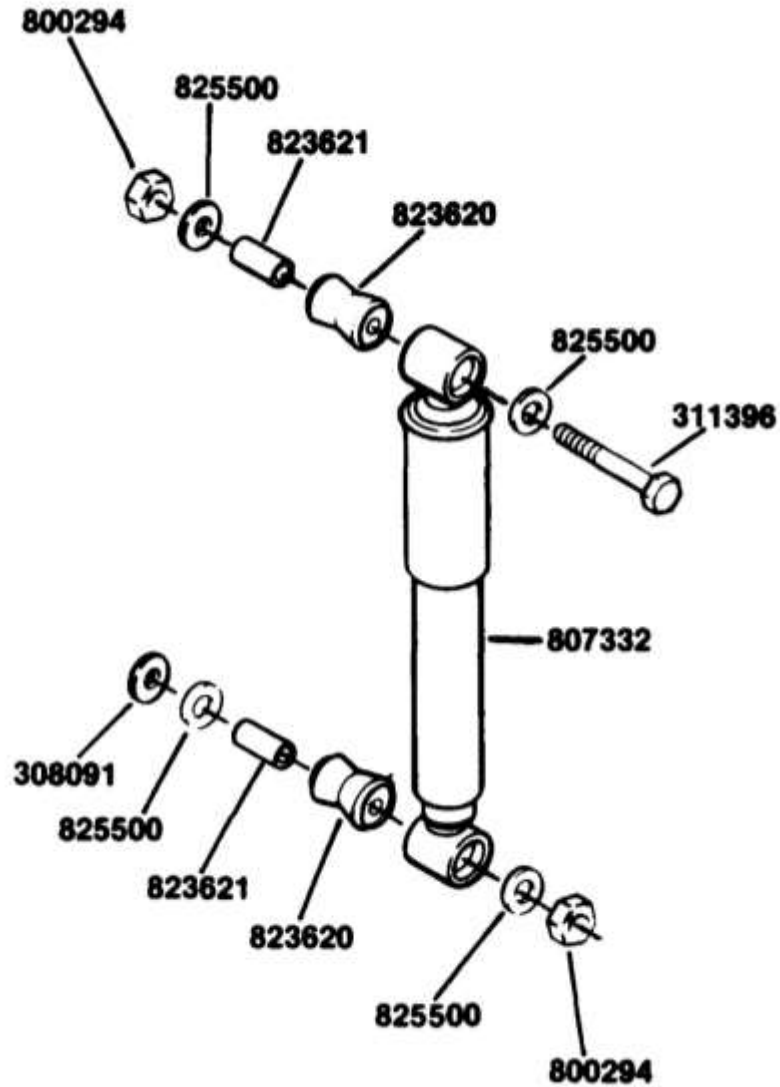

FRONT SHOCK ABSORBER

#	PART #	DESCRIPTION	QTY	NOTE
308091	308091	Flat Washer, 1/2	1	
311396	311396	Screw, 7/16-14 x 2-1/4" Hex Head	1	
800294	800294	Locknut, 7/16-14 Hex Center	2	
807332	807332	Shock Absorber	1	
823620	823620	BUSHING,RUBBER	2	
823621	823621	Bushing	2	
825500	825500	Washer, 7/16 Cupped	4