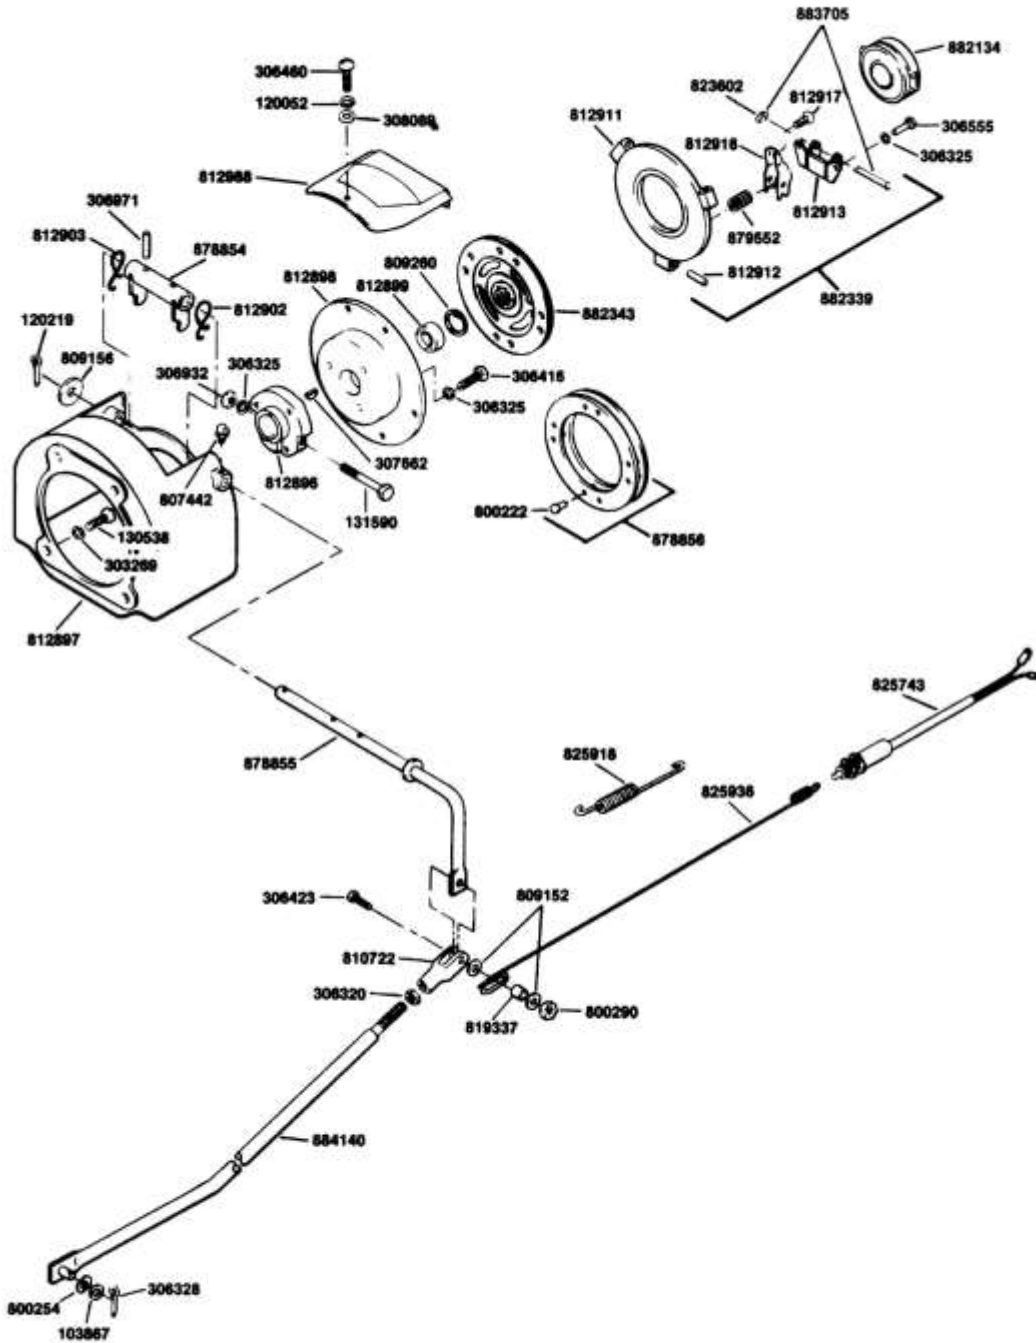

898434 1978-1981 - HAULSTER, POLICE, 18HP, 3-WL

CLUTCH & STARTING SAFETY SWITCH

CLUTCH & STARTING SAFETY SWITCH

Schematic_4192