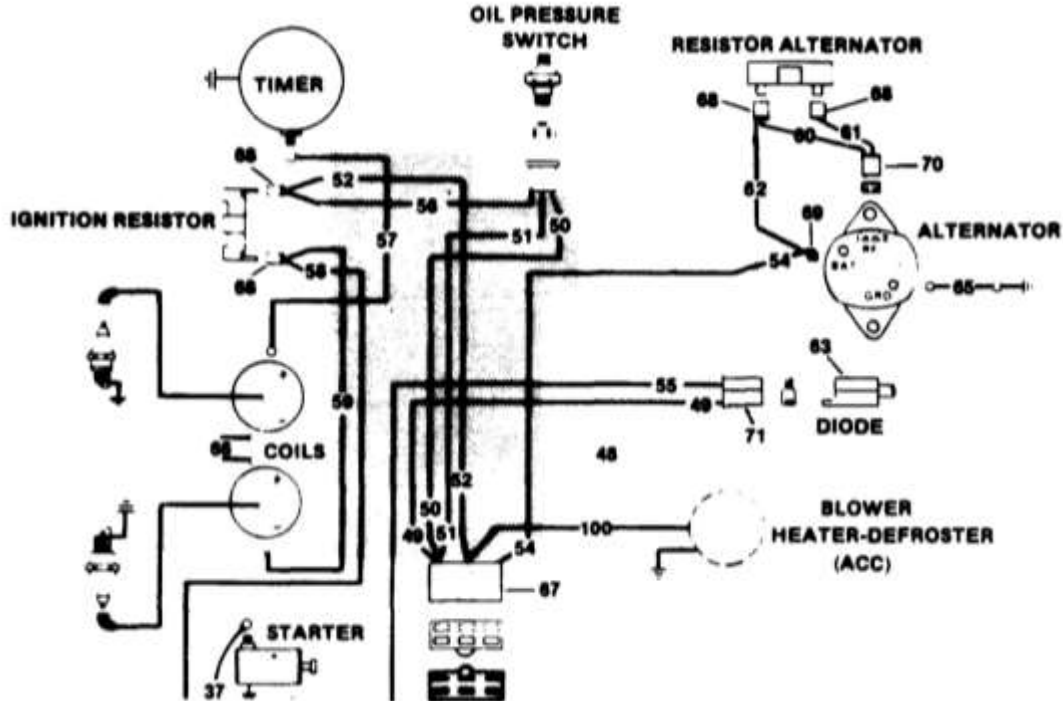

WIRES FOR ENGINE HARNESS

#	PART #	DESCRIPTION	QTY	NOTE
37			1	
48	884194		1	
49			1	
50			1	
51			1	
52			1	
54			1	
55			1	
56			1	
57			1	
58			1	
59			1	
60			1	
61			1	
62			1	
63	884398	Diode Connector Assembly	1	
64	882954	WIRE AY,4GA X 18"BLK.31/.31	1	
65	884303	WIRE AY, 10GA BLK 6".31 & .31	1	
66	884384	WIRE AY	1	
67	825877	Connector, Six Female Terminal	1	
68	825880	Connector, One Male Terminal	1	
69	825970	BOOT	1	
70	825971	CONNECTOR, ALT	1	
71	826005	Connector, Two Female Terminal	1