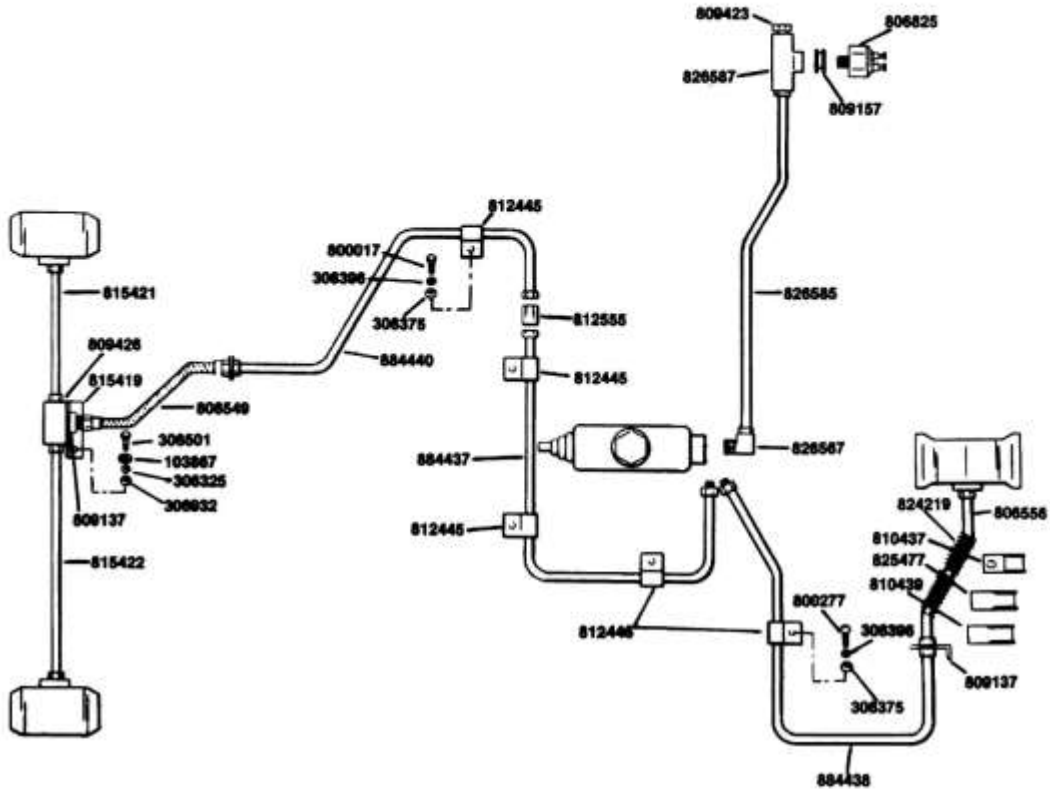

HYDRAULIC BRAKE SYSTEM

HYDRAULIC BRAKE SYSTEM