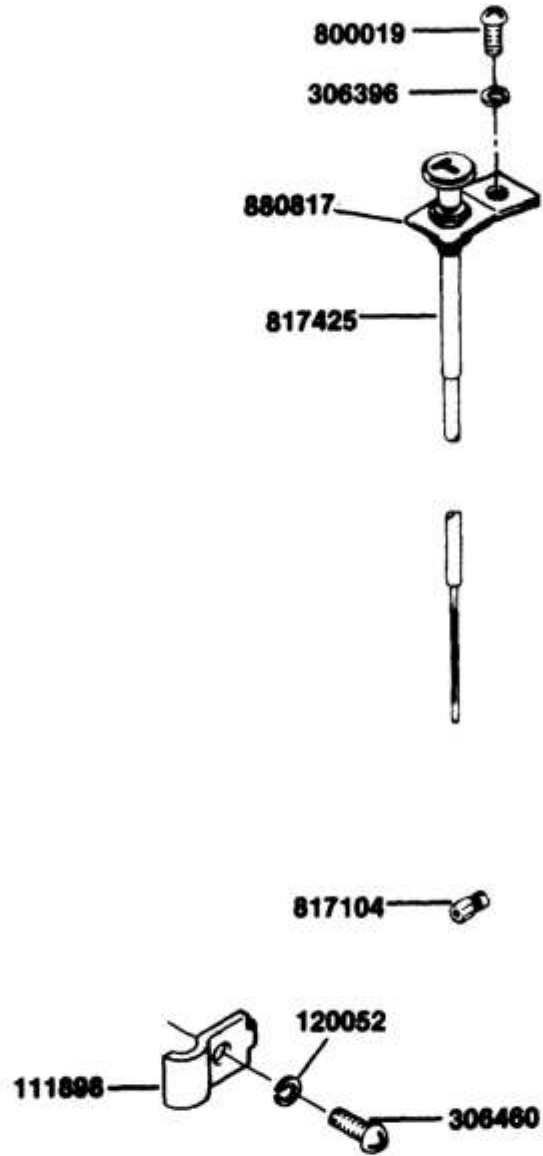

ACESSORY HAND THROTTLE SET

ACESSORY HAND THROTTLE SET