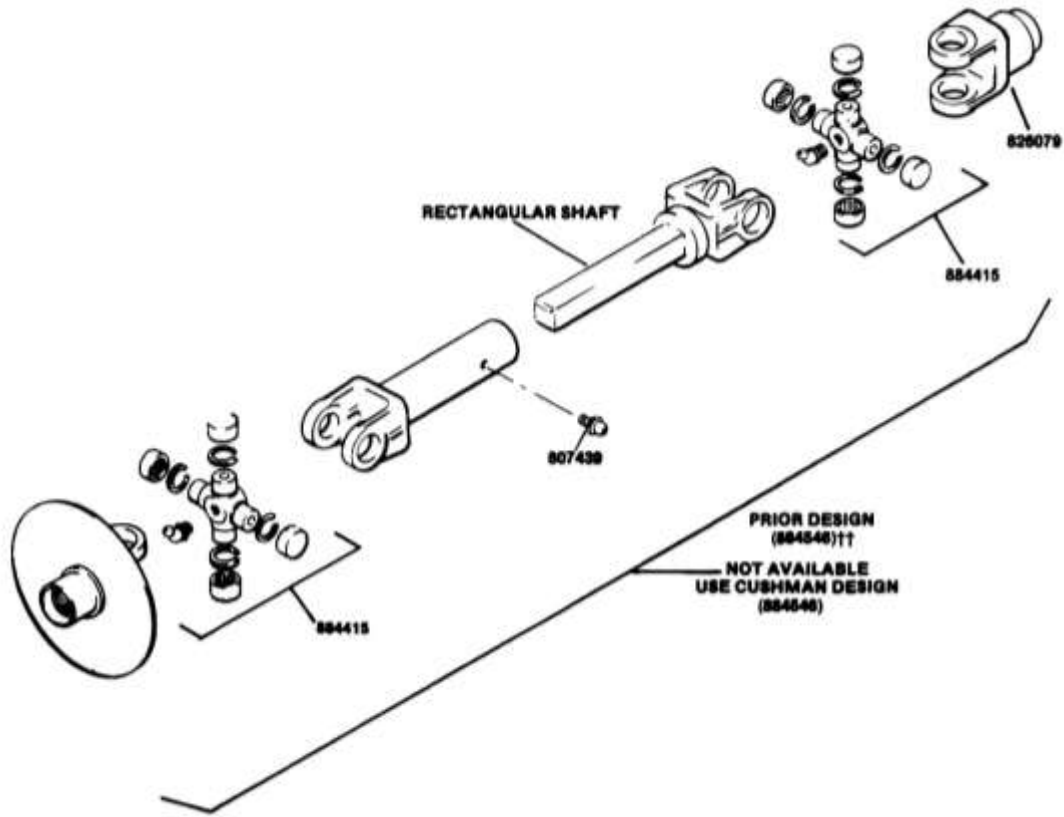

DRIVE SHAFT (SERVICE PARTS ONLY)

#	PART #	DESCRIPTION	QTY	NOTE
807439	807439	Fitting, Lubrication, 1/4-28	1	
826079	826079	YOKE, REAR	1	
884415	884415	REPAIR KIT	1