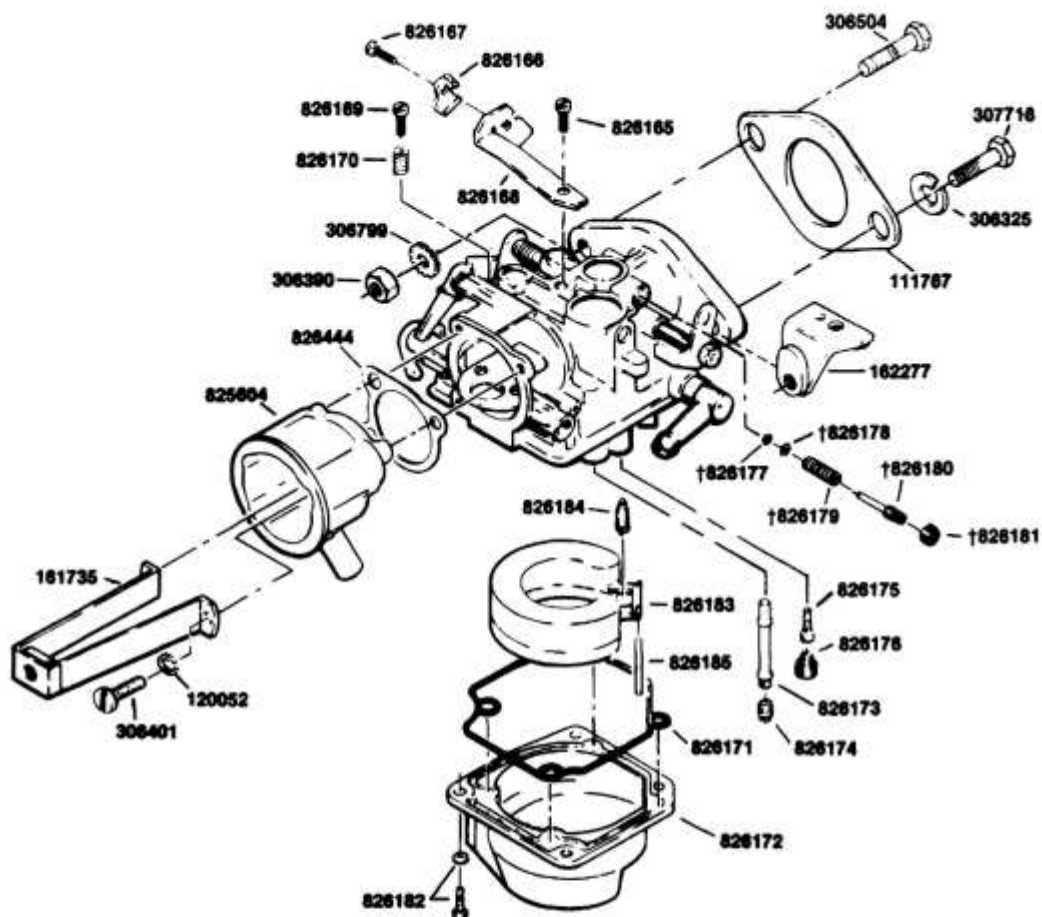

CARBURETOR (KEIHIN) (7930 AND PRIOR)

CARBURETOR (KEIHIN) (7930 AND PRIOR)