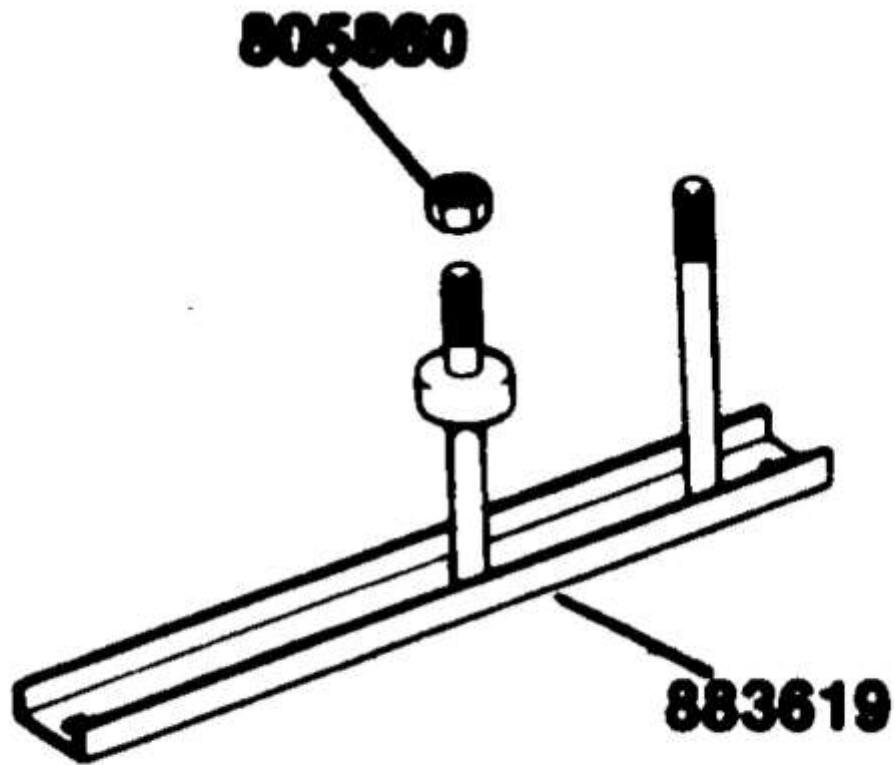

SPARE TIRE MOUNTING BRACKET SET ACCESSORY PART NO. 883619

#	PART #	DESCRIPTION	QTY	NOTE
805860	805860	Nut, 7/16-20 Wheel Retaining	2	
883619	883619		1