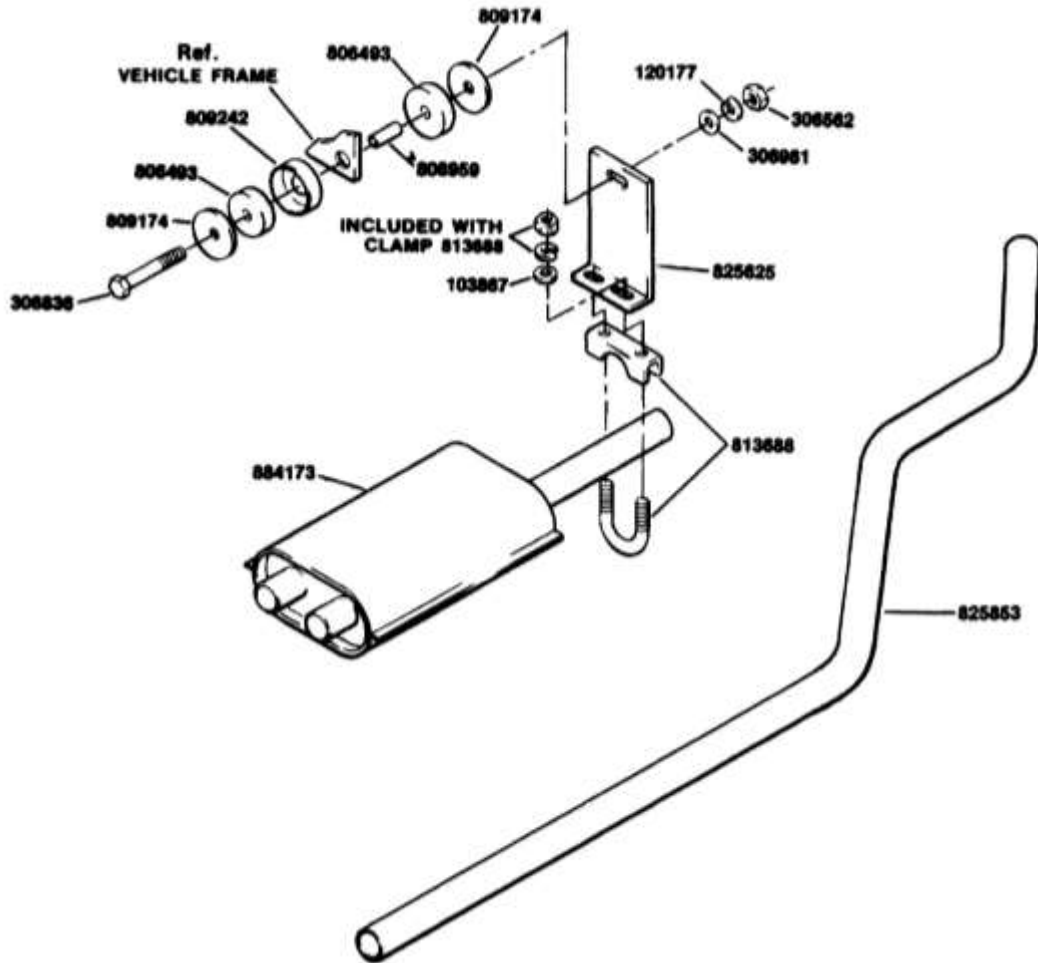

EXHAUST SYSTEM

#	PART #	DESCRIPTION	QTY	NOTE
	826078	CEMENT, EXHAUST SYSTEM	1	
103867	103867	Flat Washer, 5/16	4	
120177	120177	Lockwasher, 3/8	2	
306562	306562	Nut, 3/8-16 Hex	2	
306836	306836	Screw, 3/8-16 x 2-1/4 in. Hex Head	2	
306981	306981	Flat Washer, 3/8	2	
806493	806493	MOUNT,RUBBER	4	
808959	808959	Spacer	2	
809174	809174	Flat Washer, 3/8 x 2"	4	
809242	809242	RETAINER (PLATED)	2	
813688	813688	Clamp, Exhaust	2	
825625	825625	HANGER, MUFFLER	2	
825853	825853	PIPE, EXHAUST	1	
884173	884173	MUFFLER AY	1