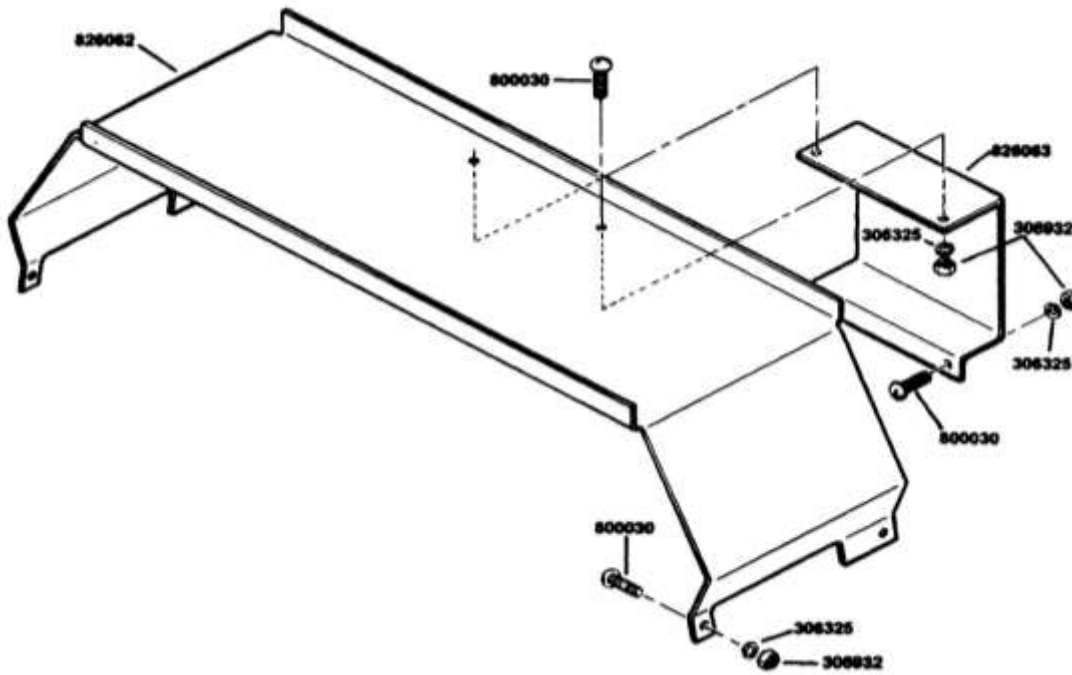

ACCESSORY HOUR METER SET

Schematic_4171

ACCESSORY LIGHT MOUNTING SET

#	PART #	DESCRIPTION	QTY	NOTE
	884366	Light mounting set, complete	1	
	826263	Support, light mounting plate	1	
306325	306325	Lockwasher, 5/16	8	
306932	306932	Nut, 5/16-18 Hex	8	
800030	800030	SCRW, 31-18 1.0 YS PR G2	8	
826062	826062		1	