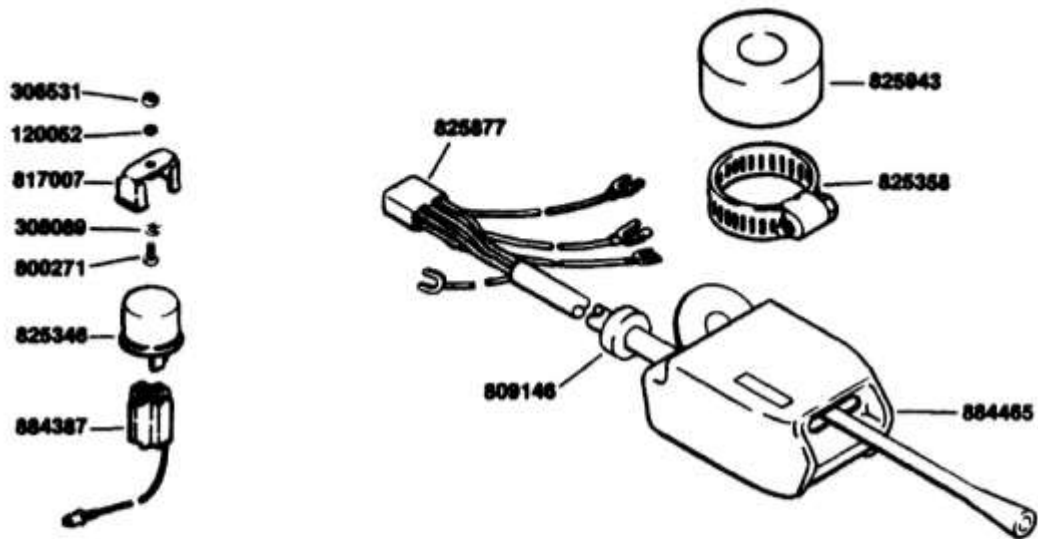

TURN SIGNAL

#	PART #	DESCRIPTION	QTY	NOTE
	824692	BRACKET	1	
	824693	BULB	1	
120052	120052	Lockwasher, #10	1	
306531	306531	Nut, #10-24 Hex	1	
308089	308089	Washer, #10	1	
800271	800271	Screw, #10-24 x 1/2" Pan Head	1	
809146	809146	GROMMET, .50 1.00.28 RBR	1	
817007	817007	CLIP	1	
825346	825346	FLASHER, TURN SIG	1	
825358	825358	Clamp, Worm Drive 2.75" Dia.	1	
825877	825877	Connector, Six Female Terminal	1	
825943	825943	HUB-STEERING COL	1	
884387	884387		1	
884465	884465		1