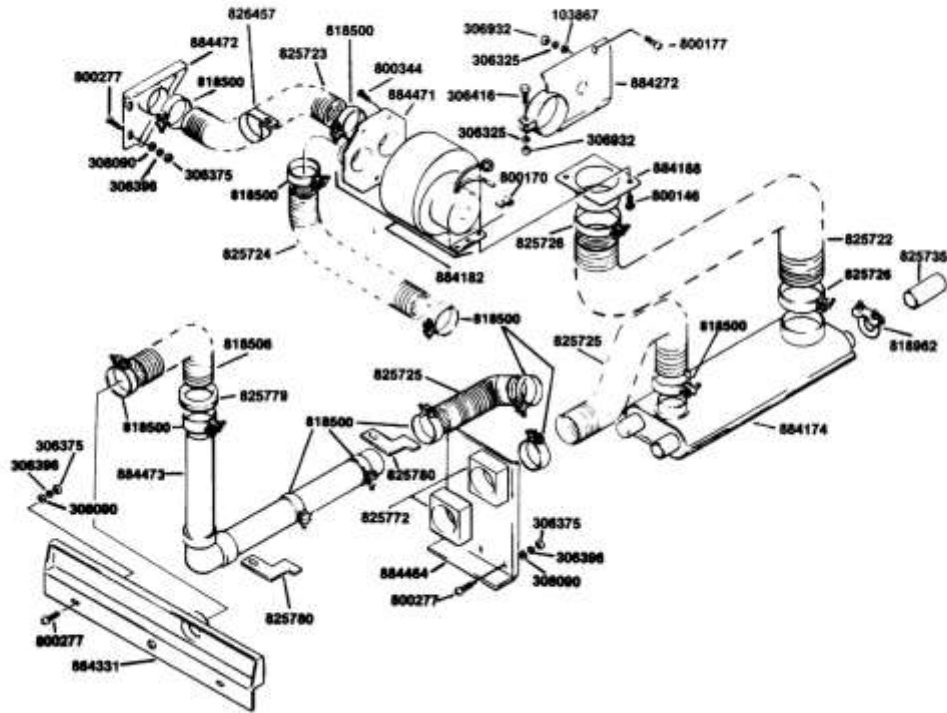

898434 1978-1981 - HAULSTER, POLICE, 18HP, 3-WL

ACCESSORY HEATER-DEFROSTER SET AND MODIFICATION 000654