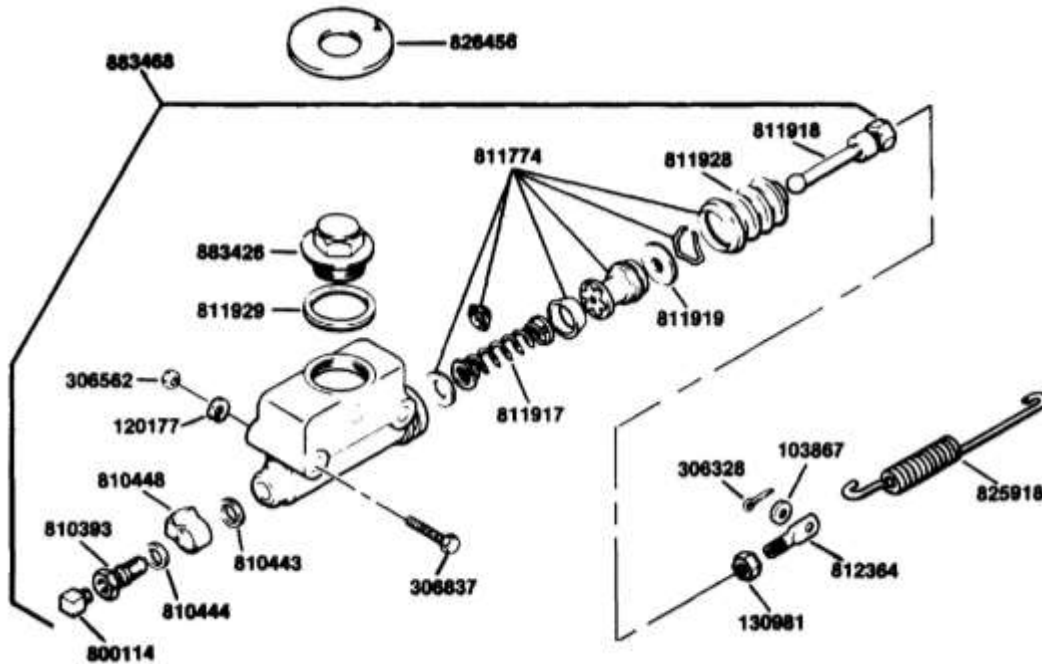

MASTER BRAKE CYLINDER & BRAKE CONTROLS

#	PART #	DESCRIPTION	QTY	NOTE
	306328	Cotter Pin, 3/32 x 3/4"	1	
103867	103867	Flat Washer, 5/16	1	
120177	120177	Lockwasher, 3/8	2	
130981	130981	NUT, .44-20 YS HX JAM (KC)	1	
306562	306562	Nut, 3/8-16 Hex	2	
306837	306837	Screw, 3/8-16 x 3-1/4" Hex Head	2	
800114	800114	PLUG, .12-27NPT PS SQ HD	1	
810393	810393	BOLT, MASTER CYLINDER	1	
810443	810443	WASHER, .515.81.03 PC FLAT	1	
810444	810444	WASHER, .609.81.03 NC FLAT	1	
810448	810448	USE 0888158	1	
811774	811774	KIT, MASTER CYLINDER REPAIR	1	
811917	811917	SPRING	1	
811918	811918	MAS CYL PUSH ROD	1	
811919	811919		1	
811928	811928	BOOT, MASTER CYL	1	
811929	811929	GASKET	1	
812364	812364	ROD, BRAKE (PLATED)	1	
825918	825918	SPRING, EXTENSION	1	
826456	826456	SEAL	1	
883426	883426		1	
883468	883468	MASTER CYLINDER	1