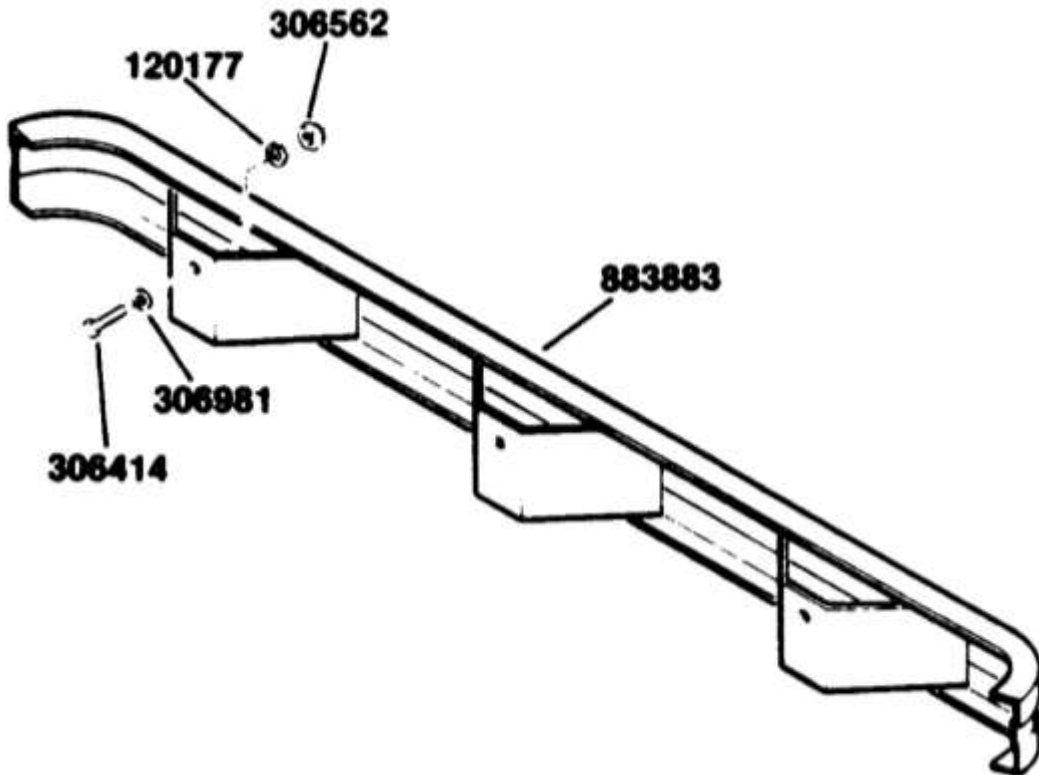

REAR BUMPER

#	PART #	DESCRIPTION	QTY	NOTE
120177	120177	Lockwasher, 3/8	3	
306414	306414	Screw, 3/8-16 X 1" Hex Head	3	
306562	306562	Nut, 3/8-16 Hex	3	
306981	306981	Flat Washer, 3/8	3	
883883	883883	BUMPER AY BLK	1