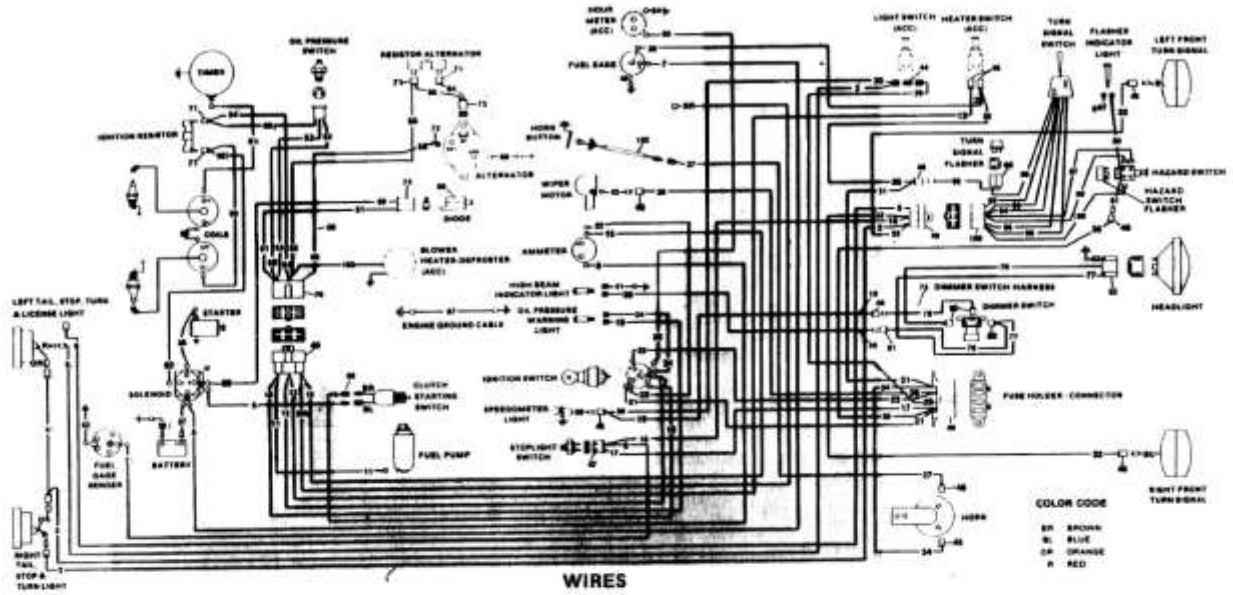

WIRING DIAGRAM 7810 MODELS

898434 1978-1981 - HAULSTER, POLICE, 18HP, 3-WL

WIRING DIAGRAM 7810 MODELS

#	PART #	DESCRIPTION	QTY	NOTE
	884213	TURN SIGNAL SET	1	
	825877	Connector, Six Female Terminal	1	
		Tubing	1	
	884182	BLOWER AY	1	
1	884195		1	
2			1	
3			1	
4			1	
5			1	
6			1	
7		Yellow-Fuel Gage Sender to Fuel Gage	1	
8		Black-Solenoid to Ammeter (-)	1	
9			1	
10			1	
11			1	
12			1	
13			1	
14			1	
15			1	
16			1	
17			1	
18			1	
19			1	
20			1	
21			1	
22			1	
23			1	
24			1	
25			1	
26			1	
27		Brown-Horn Button to Horn	1	
28			1	
29			1	
30			1	
31			1	
32			1	
33			1	
34			1	
35			1	
36	817296		1	
37	825938		1	
38	882947	WIRE AY,6GA BLK 12".31/.31	1	
39	884196		1	
40	884208	WIRE	1	
41	884385	WIRE AY	1	
42	884391	WIRE AY	1	

WIRING DIAGRAM 7810 MODELS