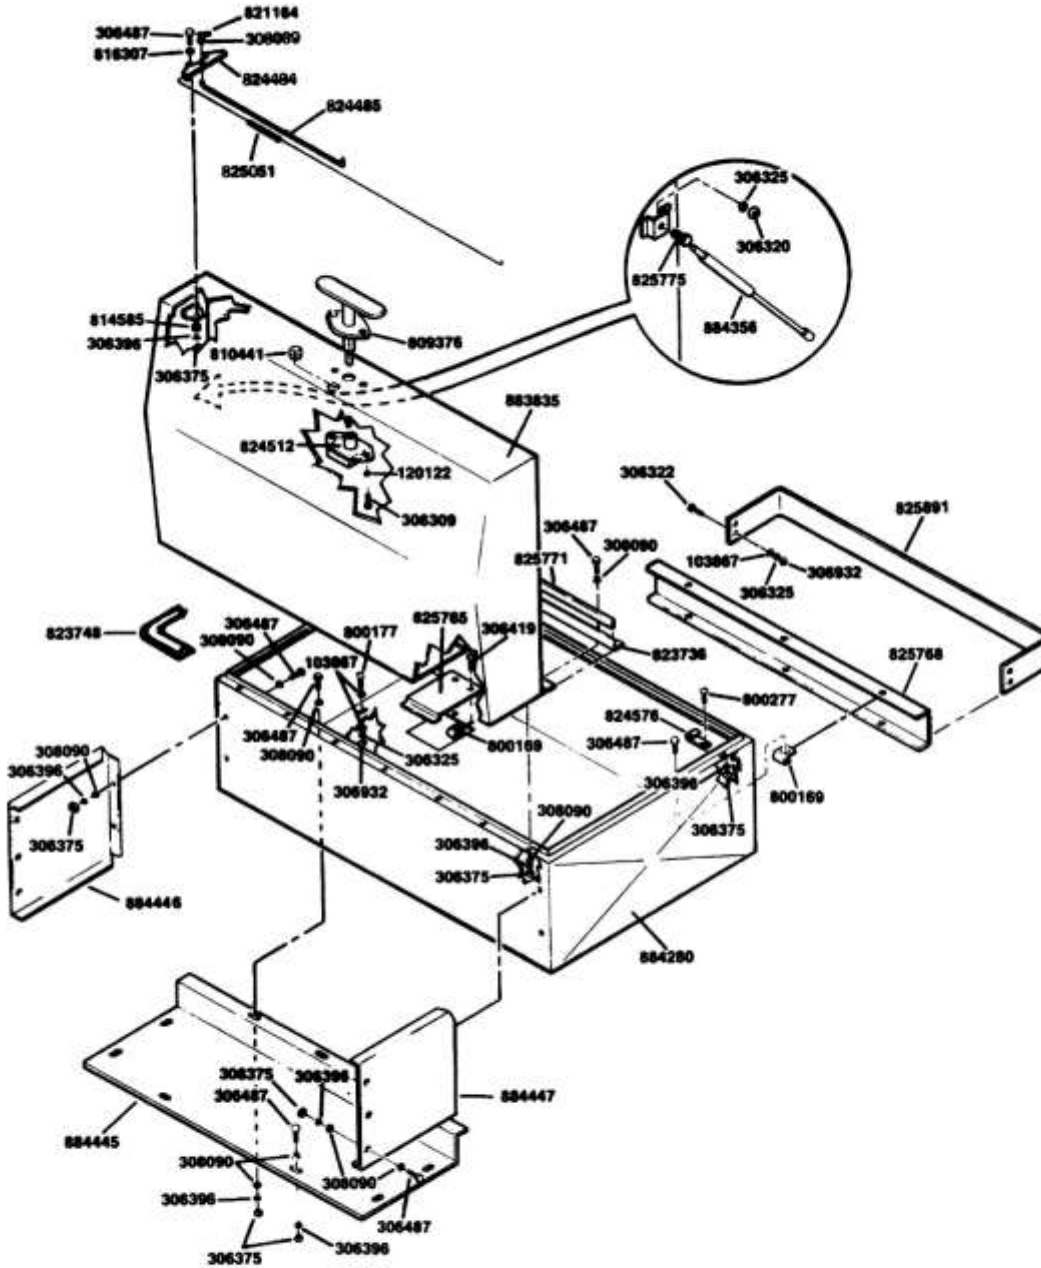

FLIP TOP BOX, BUMPER AND MODIFICATION 000653

FLIP TOP BOX, BUMPER AND MODIFICATION 000653