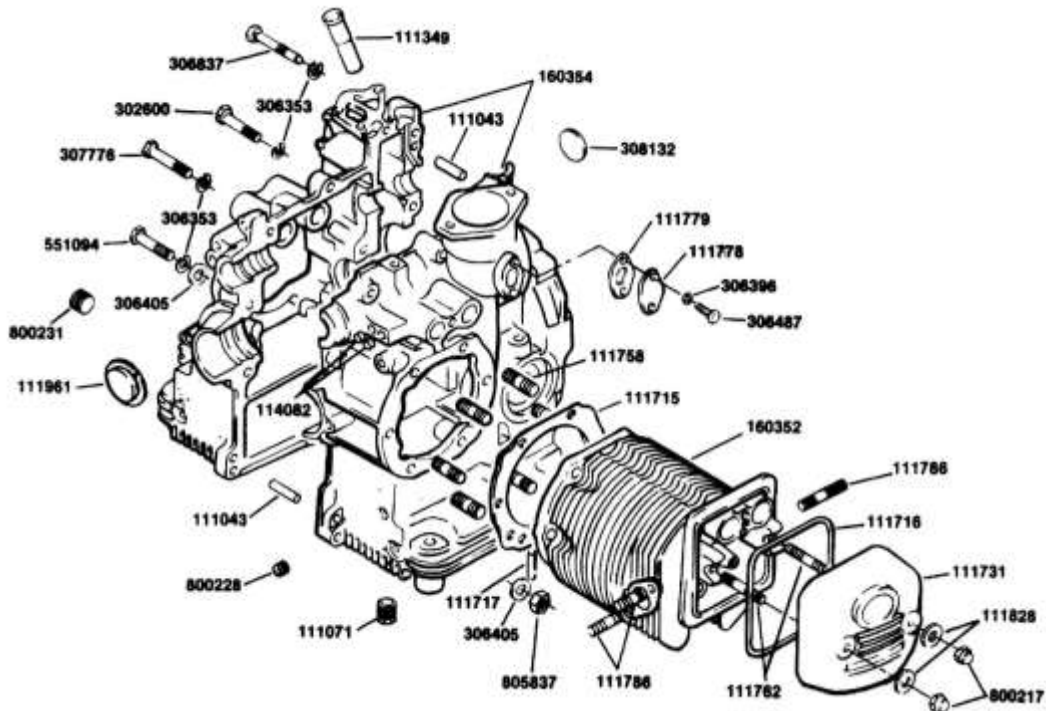

CYLINDER & CRANKCASE

#	PART #	DESCRIPTION	QTY	NOTE
	112008	CEMENT	1	
	160440	LIFT SHAFT	1	
111043	111043	TAPER PIN	2	
111071	111071	PLUG, OIL DRAIN	1	
111349	111349	TUBE	1	
111715	111715	GASKET	2	
111716	111716	GASKET	2	
111717	111717	SHAFT	1	
111731	111731	CASTING, COVER, VALVE	2	
111758	111758	Stud, 3/8-16 & 3/8-24 x 1-23/32	12	
111762	111762	STUD (KC)	4	
111778	111778	COVER, FUEL PUMP MTG	1	
111779	111779	GASKET	1	
111786	111786	STUD	8	
111828	111828	GASKET	4	
111961	111961	COVER, CAMSHAFT (PLATED)	1	
114082	114082	PLUG	4	
160352	160352		2	
160354	160354	CRANKCASE	1	
302600	302600	SCRW, 38-16 1.50 YS HX G5 (KC)-USE 40026	8	
306353	306353	LWSHR, 38.07 YS SPRING (KC)	13	
306396	306396	Lockwasher, 1/4	2	
306405	306405	Washer, 3/8	2	
306405	306405	Washer, 3/8	12	
306487	306487	SCREW, 1/4 - 20 X 5/8 YS HX G5	2	
306837	306837	Screw, 3/8-16 x 3-1/4" Hex Head	1	
307776	307776	Screw, 3/8-16 x 2-3/4 in. Hex Head	2	
308132	308132	PLUG, EXPANSION 1.312 NA	1	
551094	551094	SCREW, 38-16 1.75 YS HX G5	2	
800217	800217	NUT 31-24 YS HX ACORN (KC)	4	
800228	800228	PLUG, 75-14NPTF ZS HS (SHORT)	1	
800231	800231	PLUG - PIPE	1	
805837	805837	Locknut, 3/8-24 Special	12