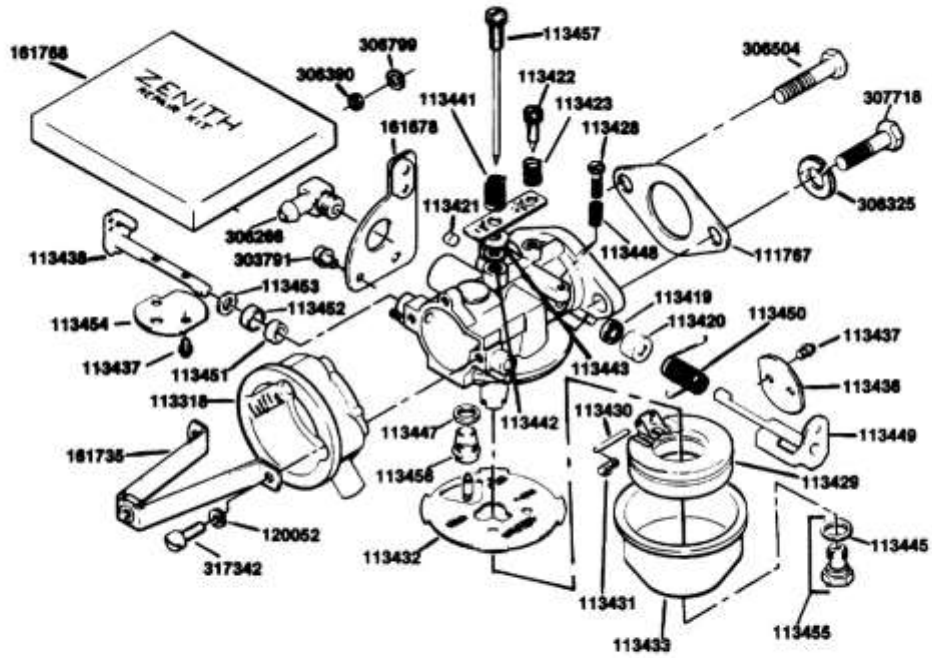

CARBURETOR & NIPPLE ASSY. (ZENITH CARBURETOR) SERVICE PARTS C

CARBURETOR & NIPPLE ASSY. (ZENITH CARBURETOR) SERVICE PARTS ONLY