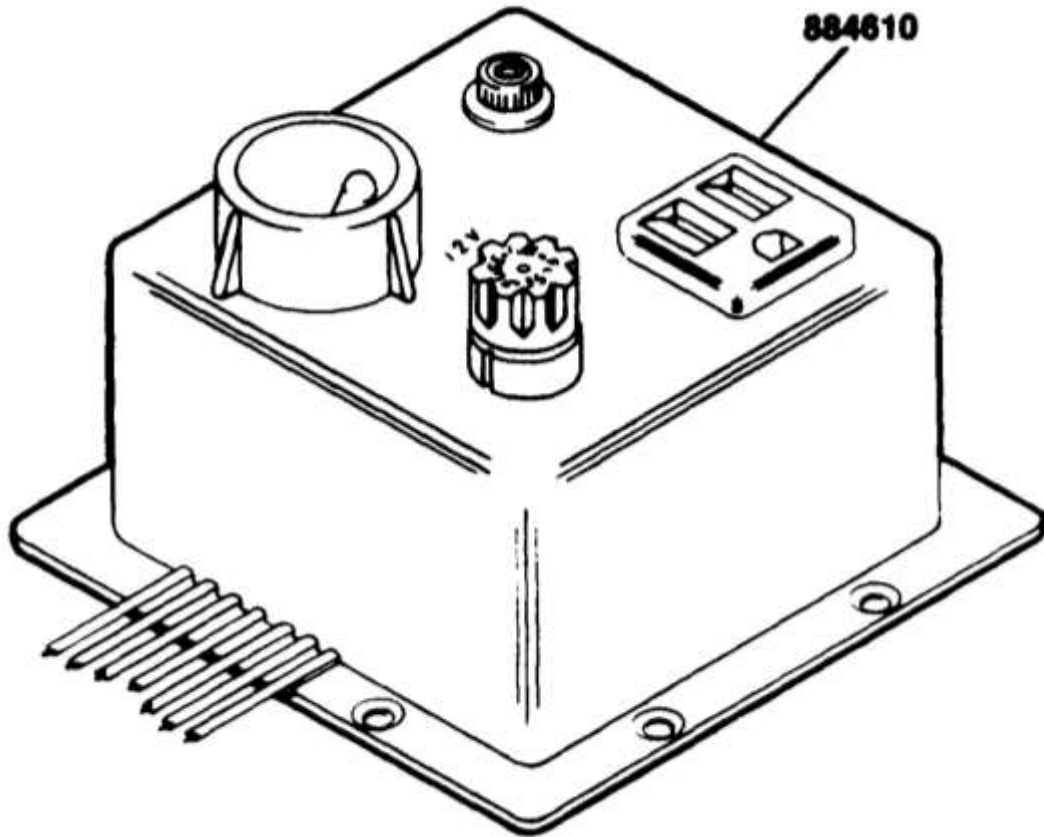

ACCESSORY POWER CONVERTOR SET

#	PART #	DESCRIPTION	QTY	NOTE
	826829	DECAL, OP INST PWR CONVERTER	1	
884610	884610	POWER CONVERT SET	1