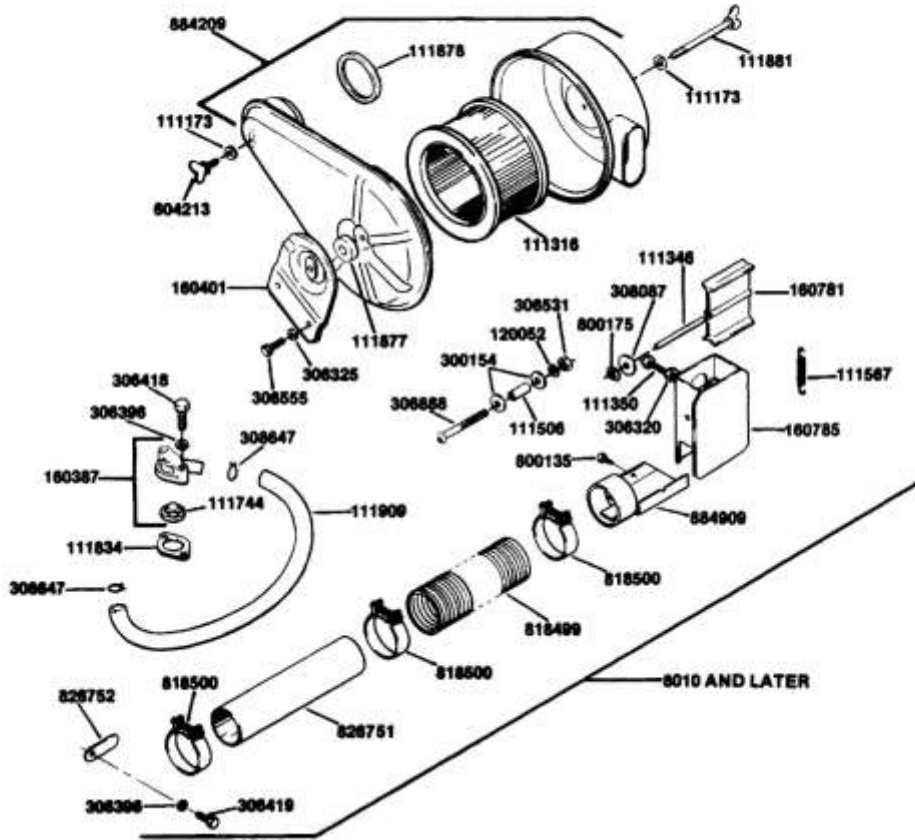

AIR CLEANER, CARBURETOR HEATER AND CRANKCASE BREATHER

AIR CLEANER, CARBURETOR HEATER AND CRANKCASE BREATHER

Schematic_4170