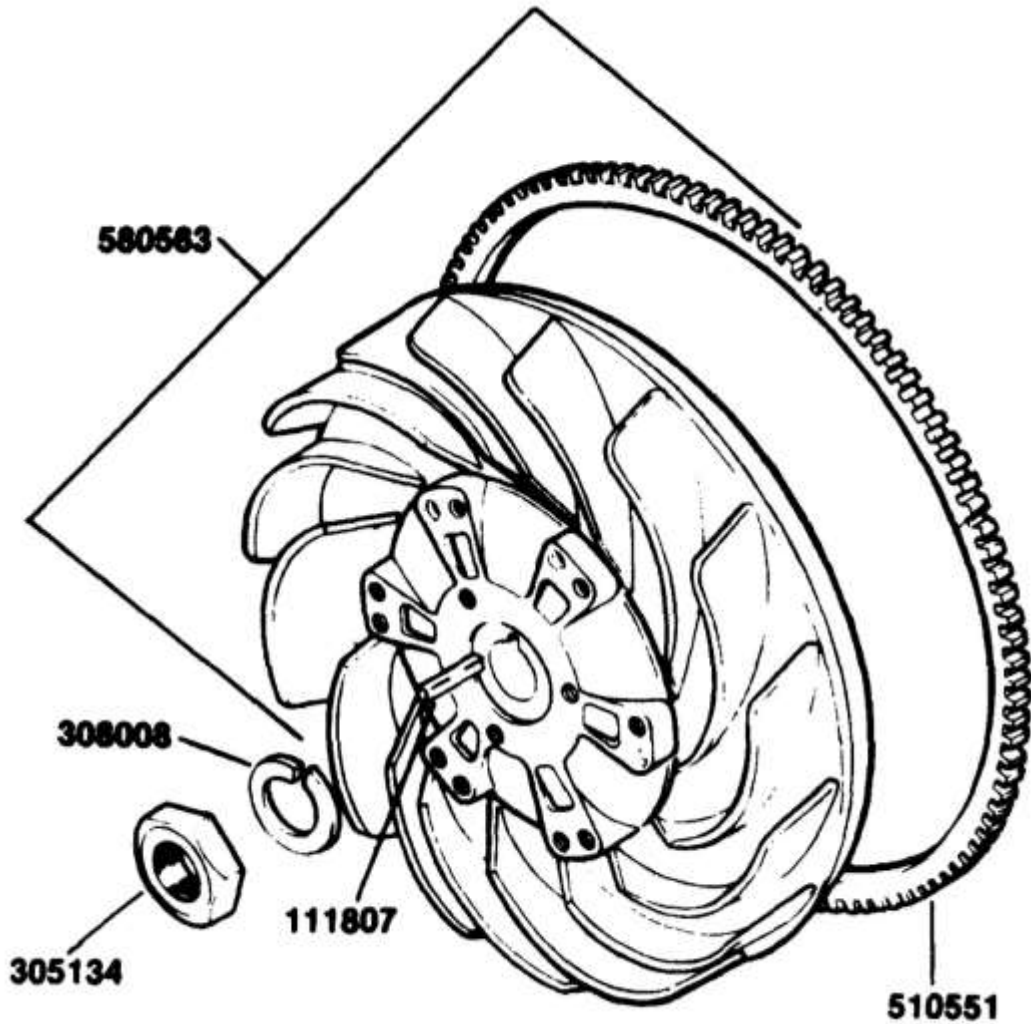

FLYWHEEL

#	PART #	DESCRIPTION	QTY	NOTE
111807	111807	KEY, RECTANGLE 19.25 1.06 PS	1	
305134	305134	Nut, 7/8-14 Hex Jam	1	
308008	308008	Lockwasher, 7/8	1	
510551	510551	GEAR, RING	1	
580563	580563	FLYWHEEL&GEAR AY DISCONTINUED BY SUPPLI	1