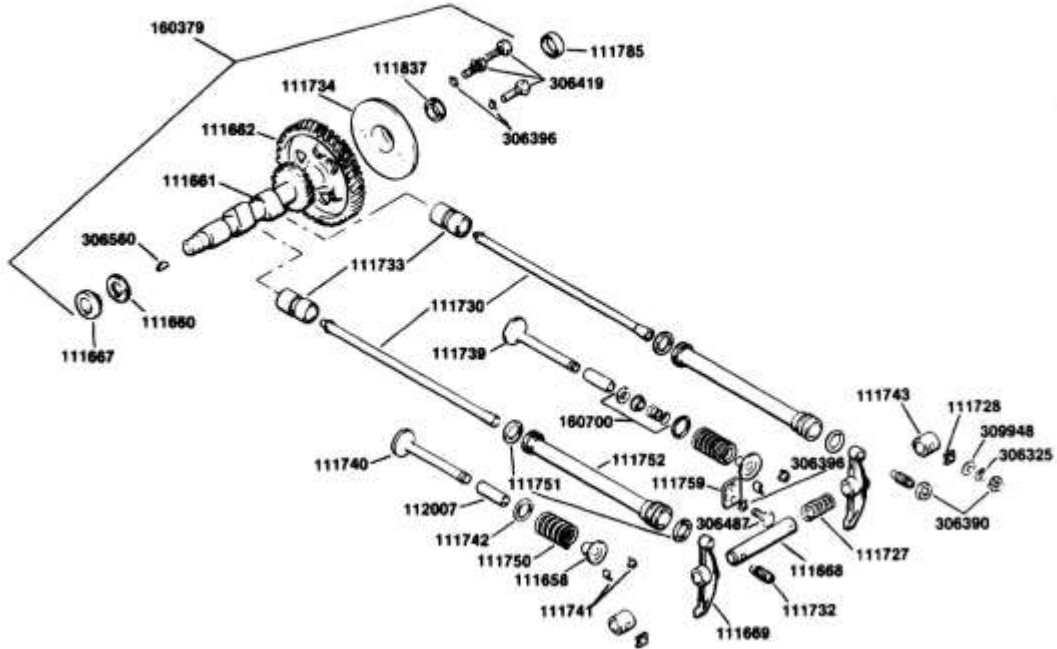

CAMSHAFT, VALVES & PUSH RODS

CAMSHAFT, VALVES & PUSH RODS