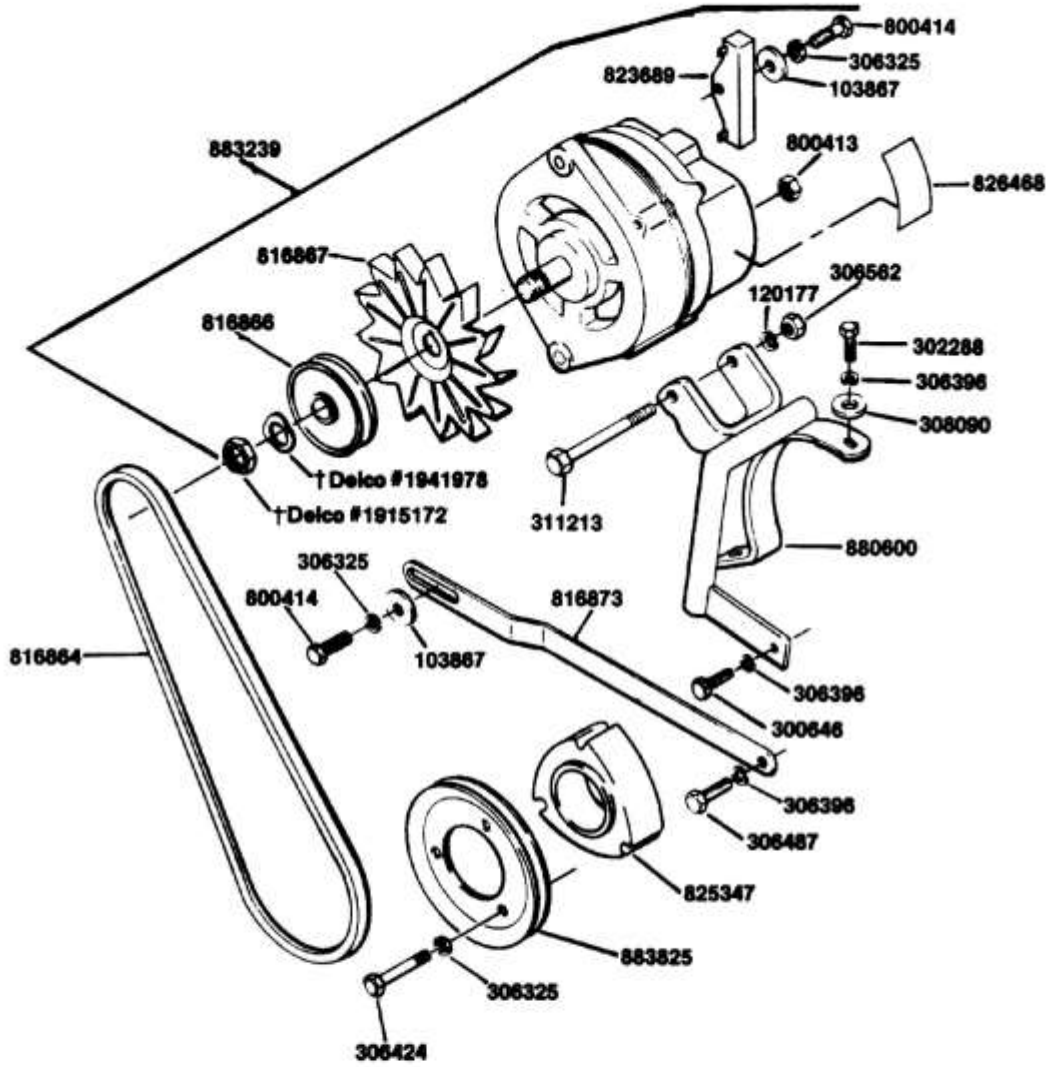

ALTERNATOR

ALTERNATOR