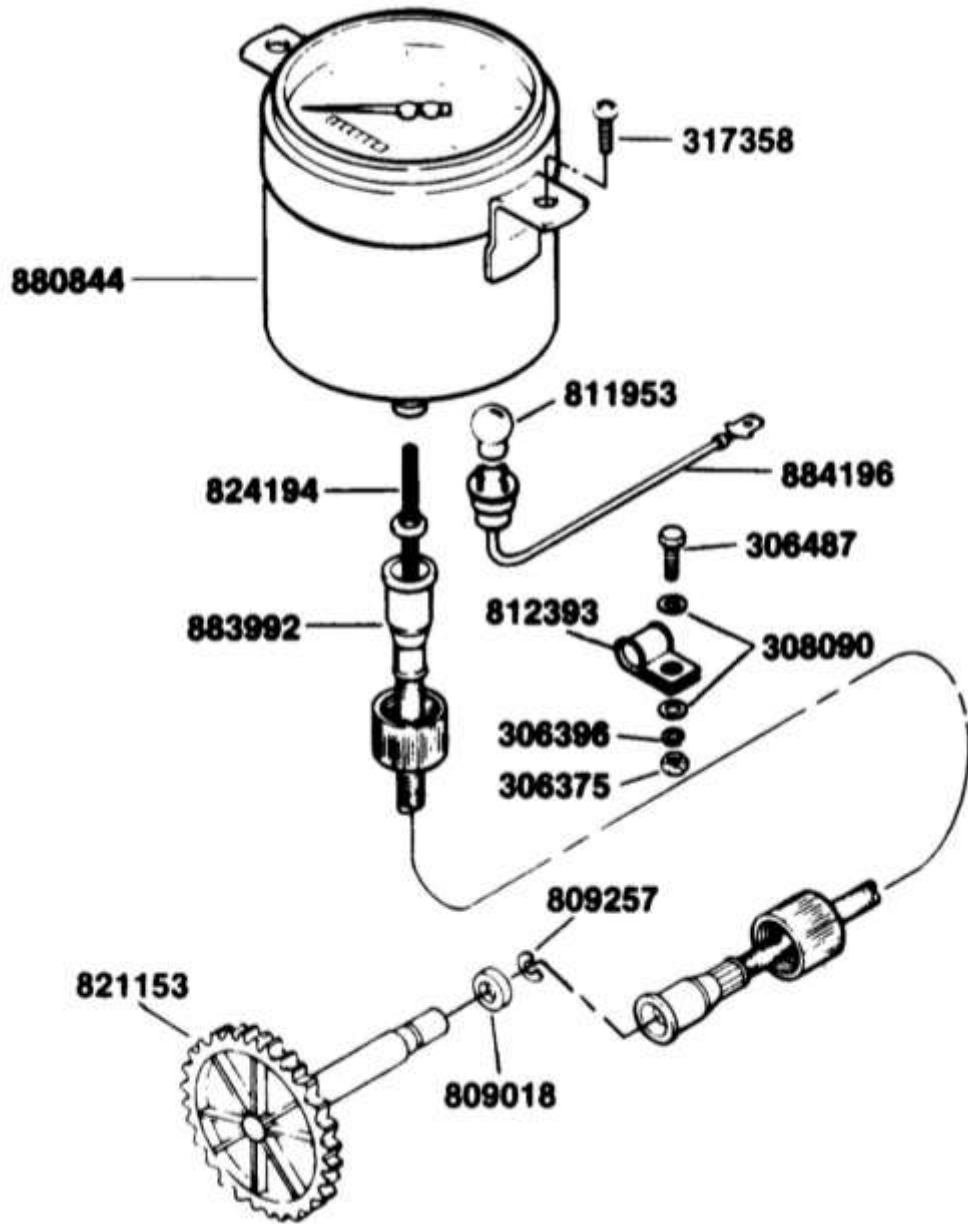

SPEEDOMETER-REAR WHEEL

#	PART #	DESCRIPTION	QTY	NOTE
306375	306375	Nut, 1/4-20 Hex	3	
306396	306396	Lockwasher, 1/4	3	
306487	306487	SCREW, 1/4 - 20 X 5/8 YS HX G5	2	
308090	308090	Flat Washer, 1/4	2	
317358	317358	Screw, #10-32 x 5/8" Rd. Hd	2	
809018	809018	BSHG, THRUST.26.44.12 NYLON	1	
809257	809257	RETAINING RING (KC)	1	
811953	811953	BULB, #53 LIGHT	1	
812393	812393	CLAMP	3	
821153	821153	GEAR, SPEEDOMETER	1	
824194	824194		1	
880844	880844		1	
883992	883992		1	
884196	884196		1