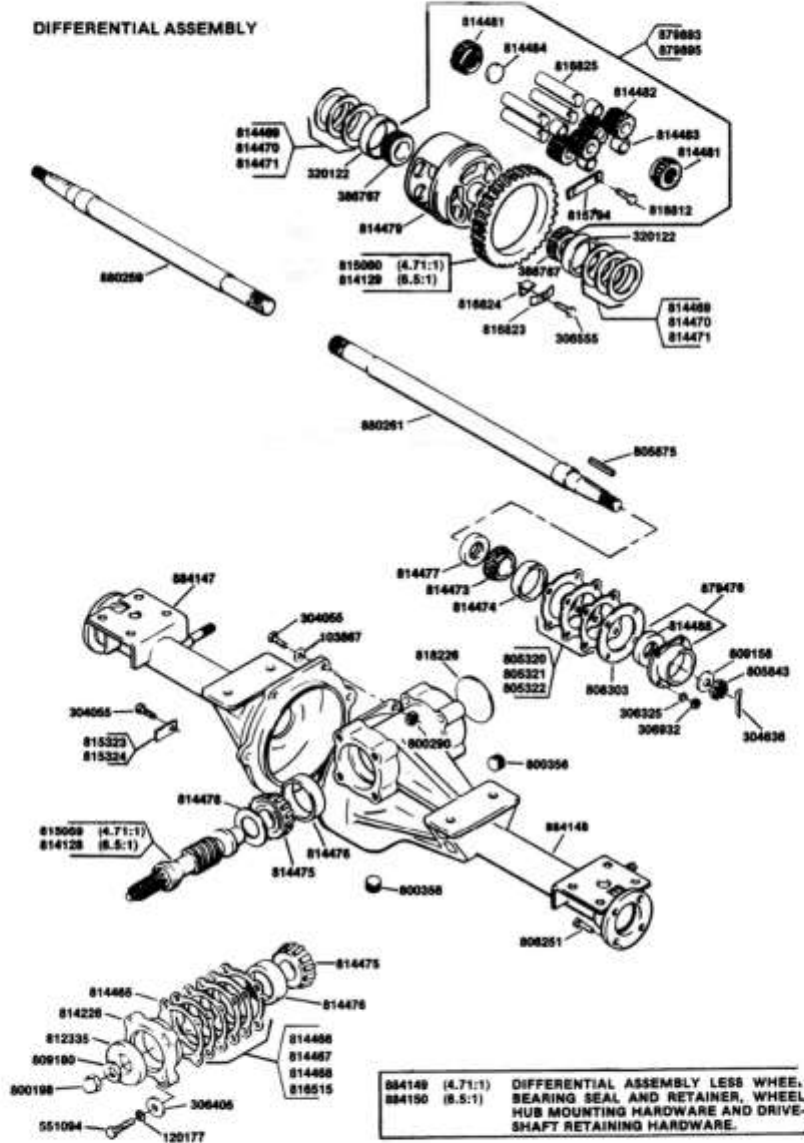

DIFFERENTIAL ASSEMBLY ALSO MODIFICATION 000645-6.5:1 RATIO

DIFFERENTIAL ASSEMBLY ALSO MODIFICATION 000645-6.5:1 RATIO