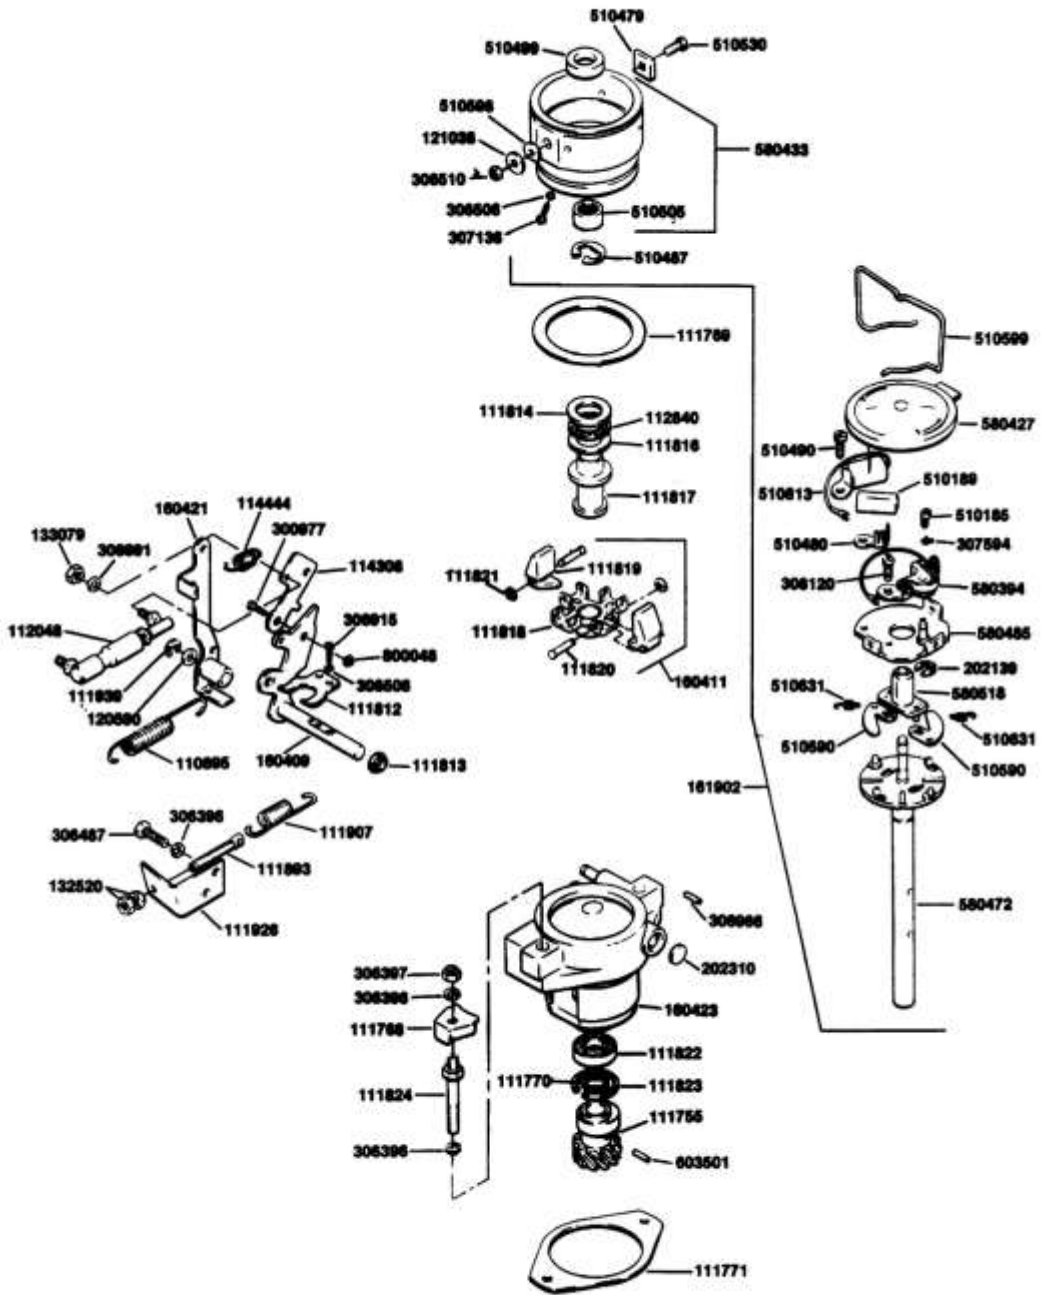

TIMER & GOVERNOR

TIMER & GOVERNOR