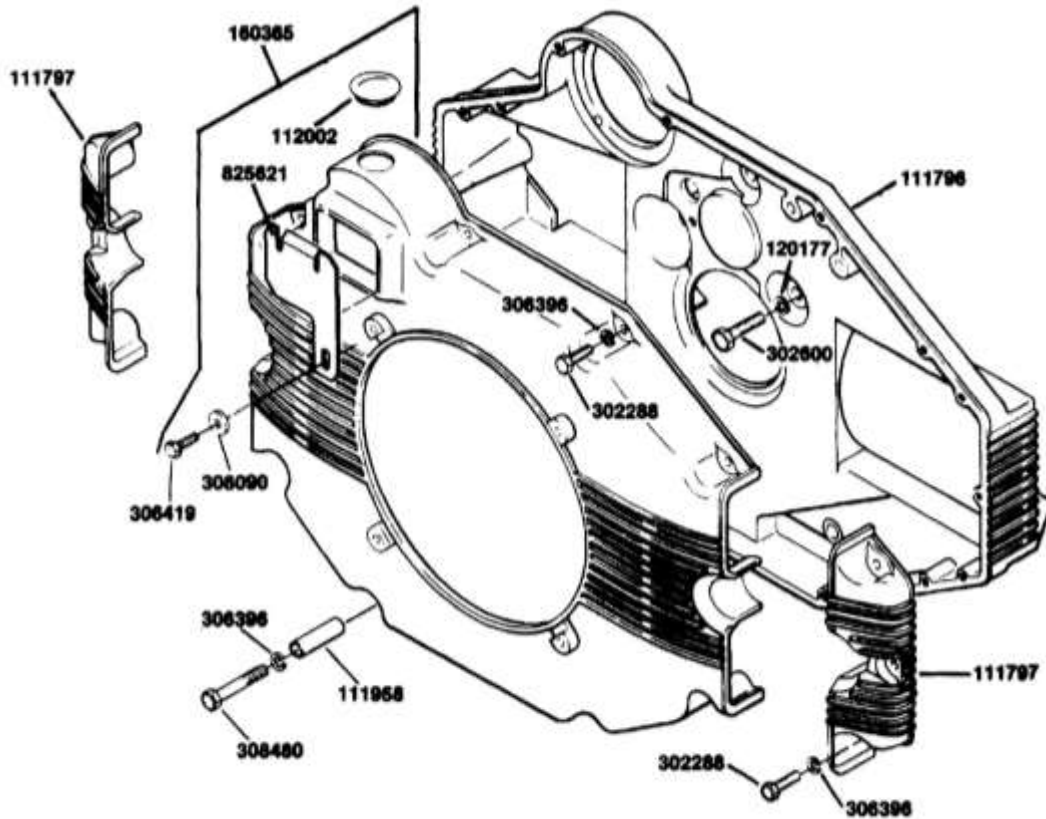

FAN HOUSING

#	PART #	DESCRIPTION	QTY	NOTE
	825821	NUT, .25 STUD BS PUSH ON	1	
111796	111796	HOUSING, FAN REAR	1	
111797	111797	CASTING, FAN HOUSING CAP	2	
111958	111958		2	
112002	112002	PLUG	1	
120177	120177	Lockwasher, 3/8	5	
160365	160365	PLUG AY, HSG & HOLE	1	
302288	302288	Screw, 1/4-20 x 1 in. Hex Head	15	
302600	302600	SCRW, .38-16 1.50 YS HX G5 (KC)-USE 40026	5	
306396	306396	Lockwasher, 1/4	15	
306419	306419	Screw, 1/4-20 x 1/2 in. Hex Head	1	
308090	308090	Flat Washer, 1/4	1	
308480	308480	SCRW, .25-20 2.50 YS HX G5	2