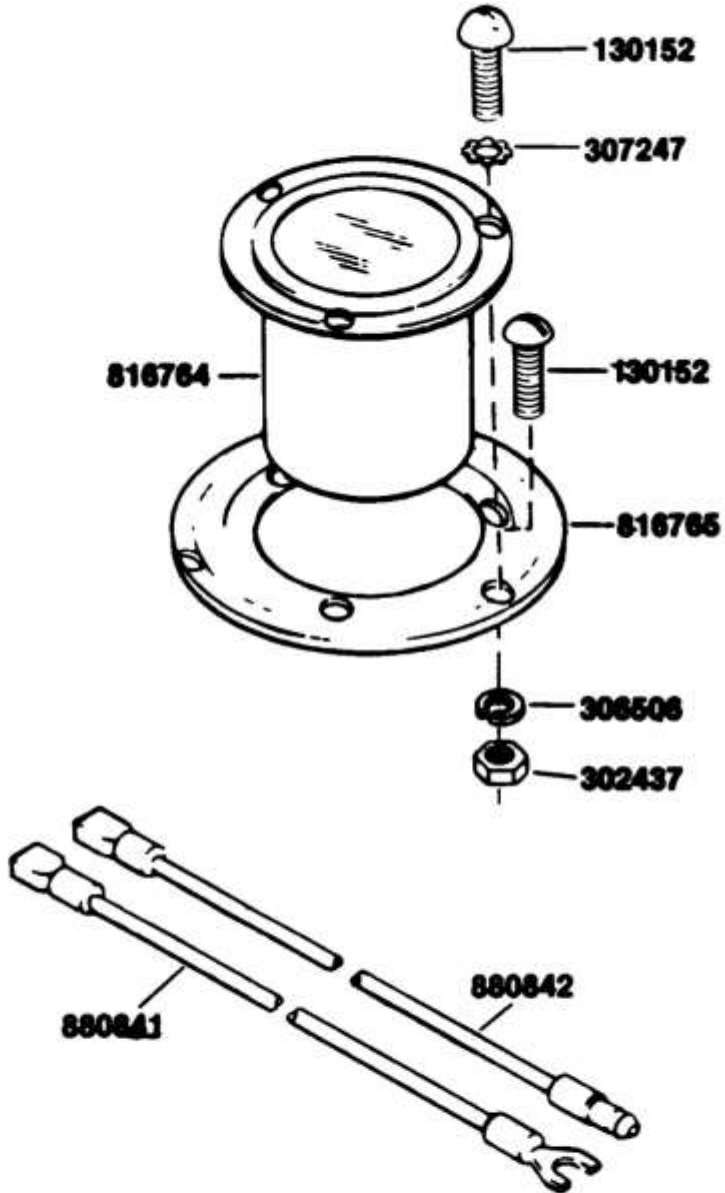

ACCESSORY HOUR METER SET

ACCESSORY HOUR METER SET