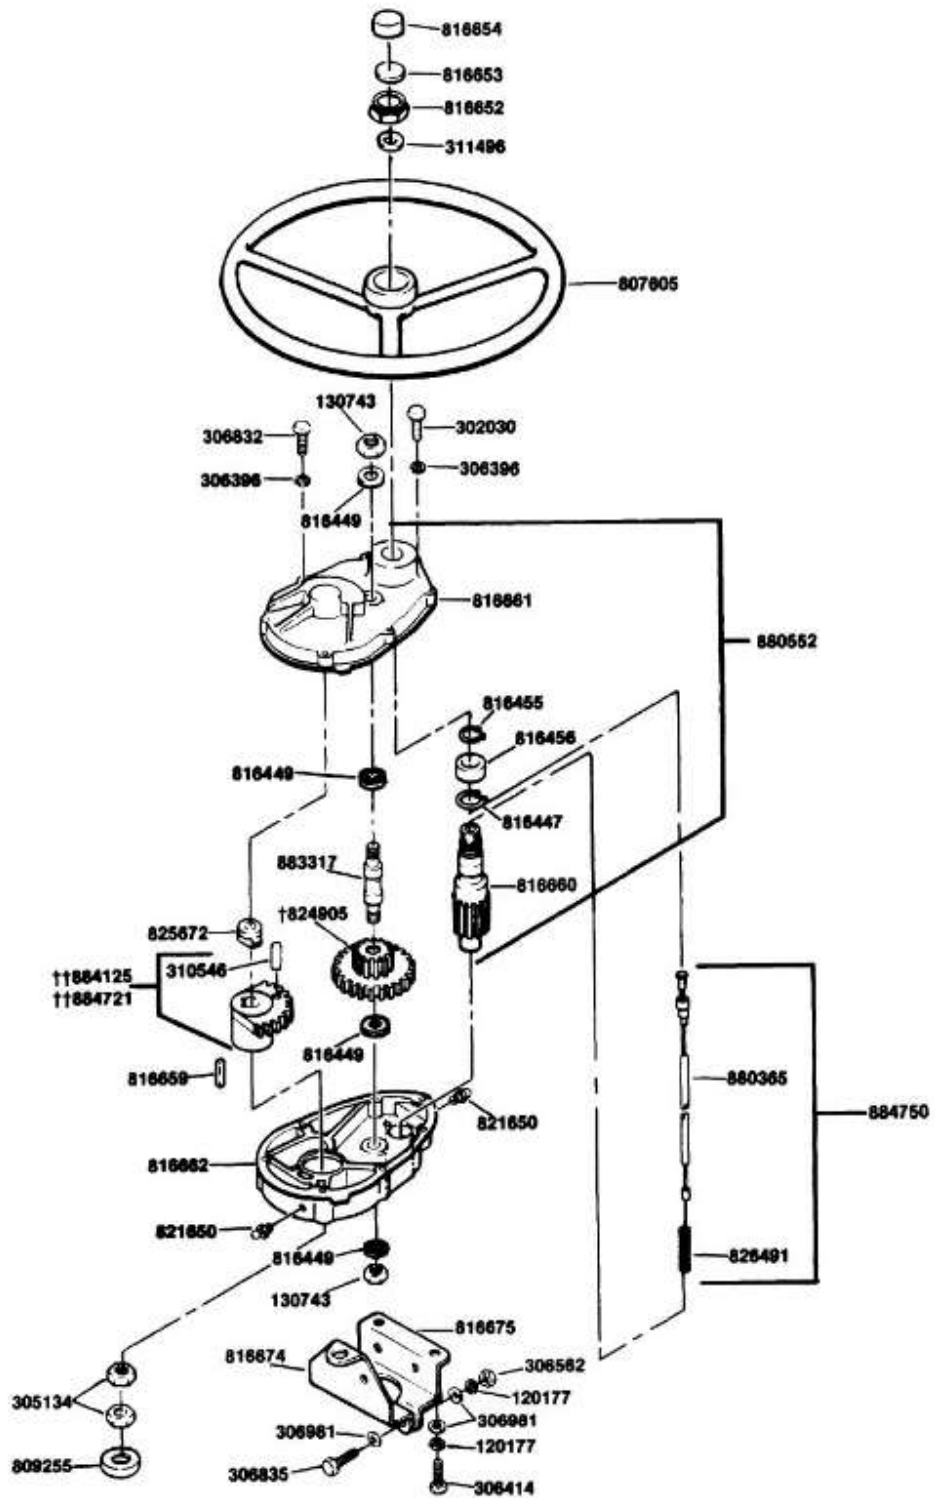

Figure 2: Steering Gear, Horn Button & Wire Assy 7910, 7920