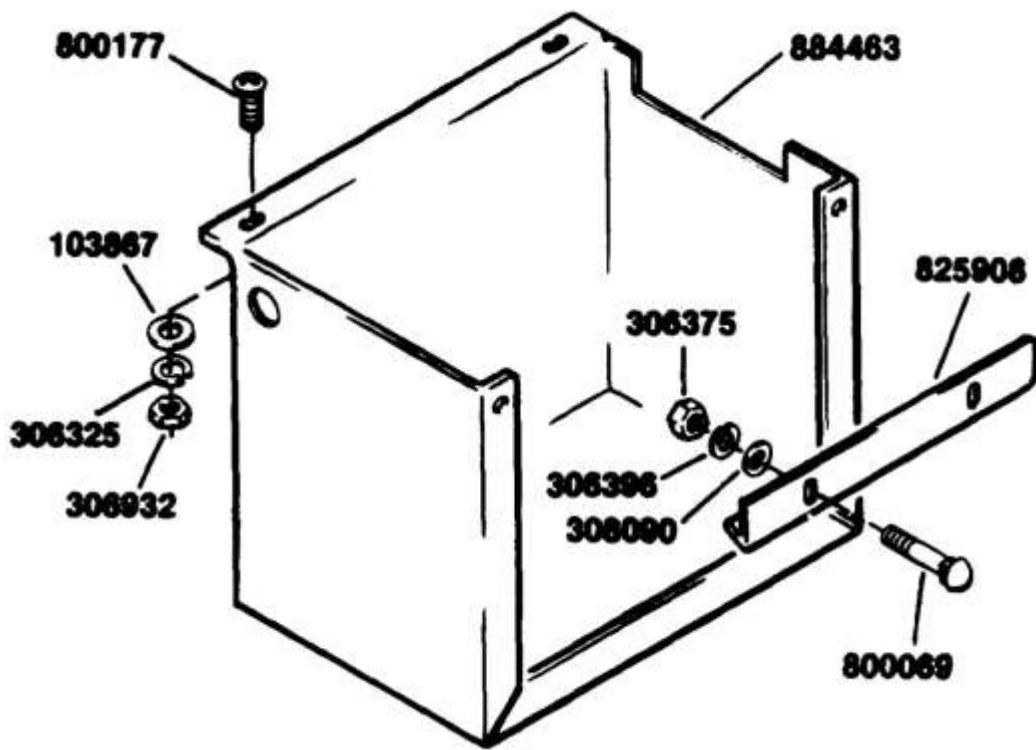

BATTERY CARRIER AND HOLDDOWN

#	PART #	DESCRIPTION	QTY	NOTE
103867	103867	Flat Washer, 5/16	4	
306325	306325	Lockwasher, 5/16	4	
306375	306375	Nut, 1/4-20 Hex	2	
306396	306396	Lockwasher, 1/4	2	
306932	306932	Nut, 5/16-18 Hex	4	
308090	308090	Flat Washer, 1/4	2	
800069	800069	CBOLT, 25-20 1.00 YS GS	2	
800177	800177	Screw, 5/16-18 x 3/4 in.	4	
825908	825908	ANGLE	1	
884463	884463		1