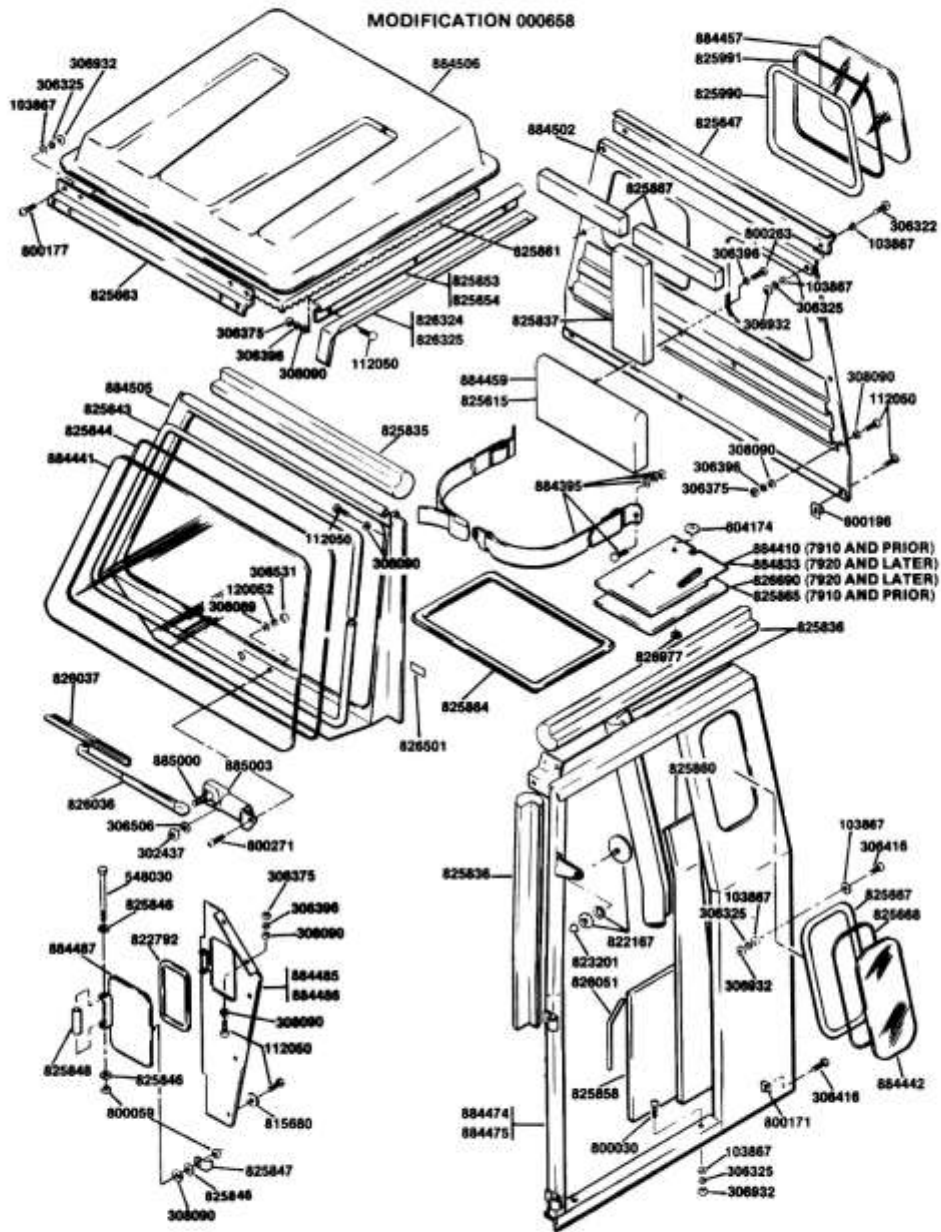

. DOOR SET; AND MODIFICATION 000658 AND ACCESSORY STEEL DOOR

CAB AND STEEL DOOR SET; AND MODIFICATION 000658 AND ACCESSORY STEEL DOOR SET (PART 2)