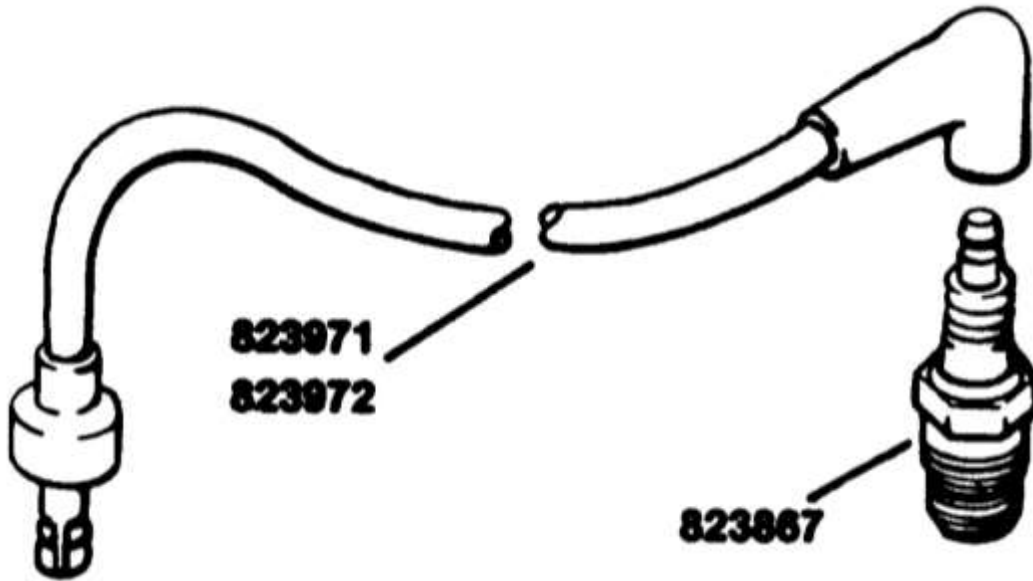

ACCESSORY SUPPRESSION SET

#	PART #	DESCRIPTION	QTY	NOTE
	883366		1	
823867	823867	SPARK PLUG	2	
823971	823971	LEAD AY	1	
823972	823972	LEAD AY	1