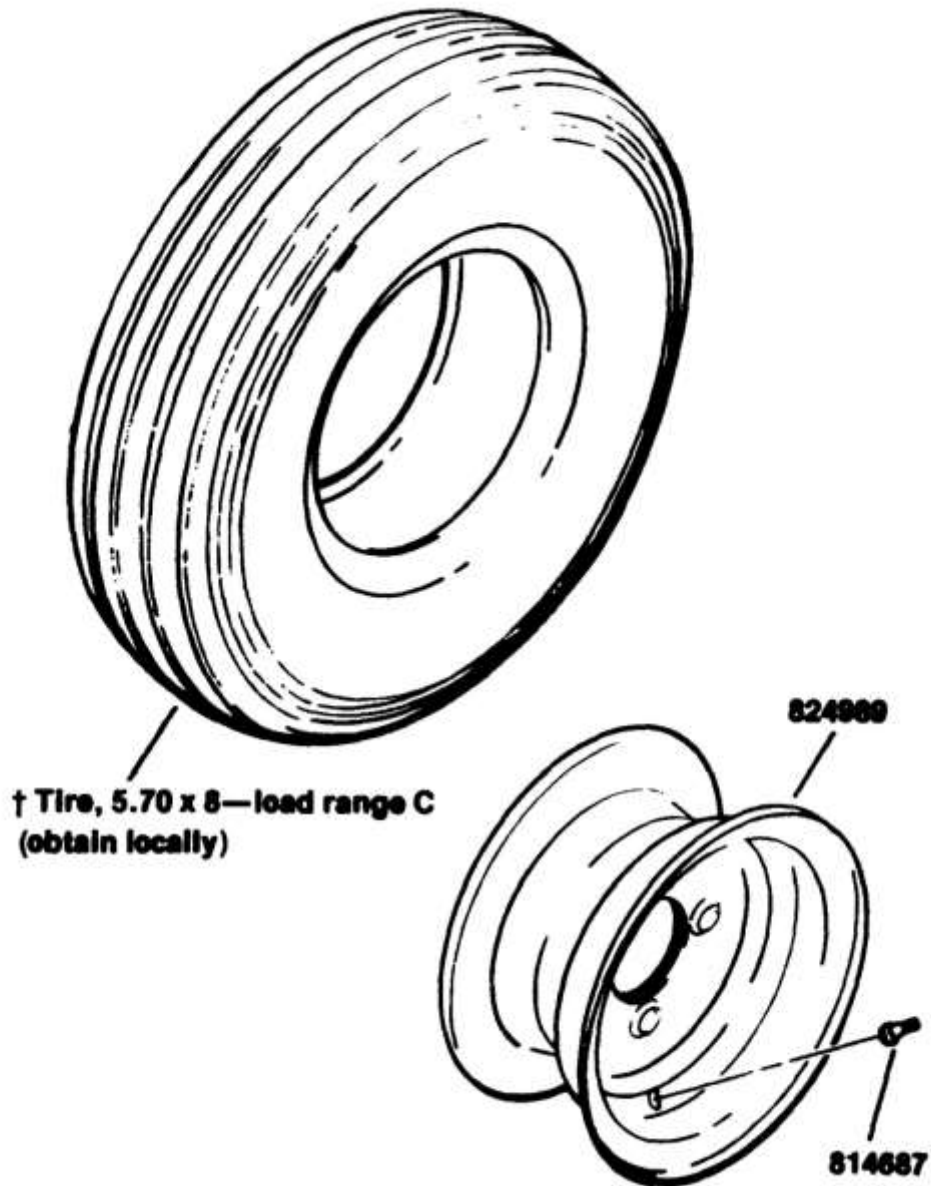

TIRES AND RIMS AND SPARE TIRE SET ACCESSORY PART NO. 820497

#	PART #	DESCRIPTION	QTY	NOTE
	820497	WHEEL AY, 5.70 X 8	1	
814687	814687		1	
824989	824989	RIM, WHL 8X3.75"4 BOLT/3.75" B.C.	1