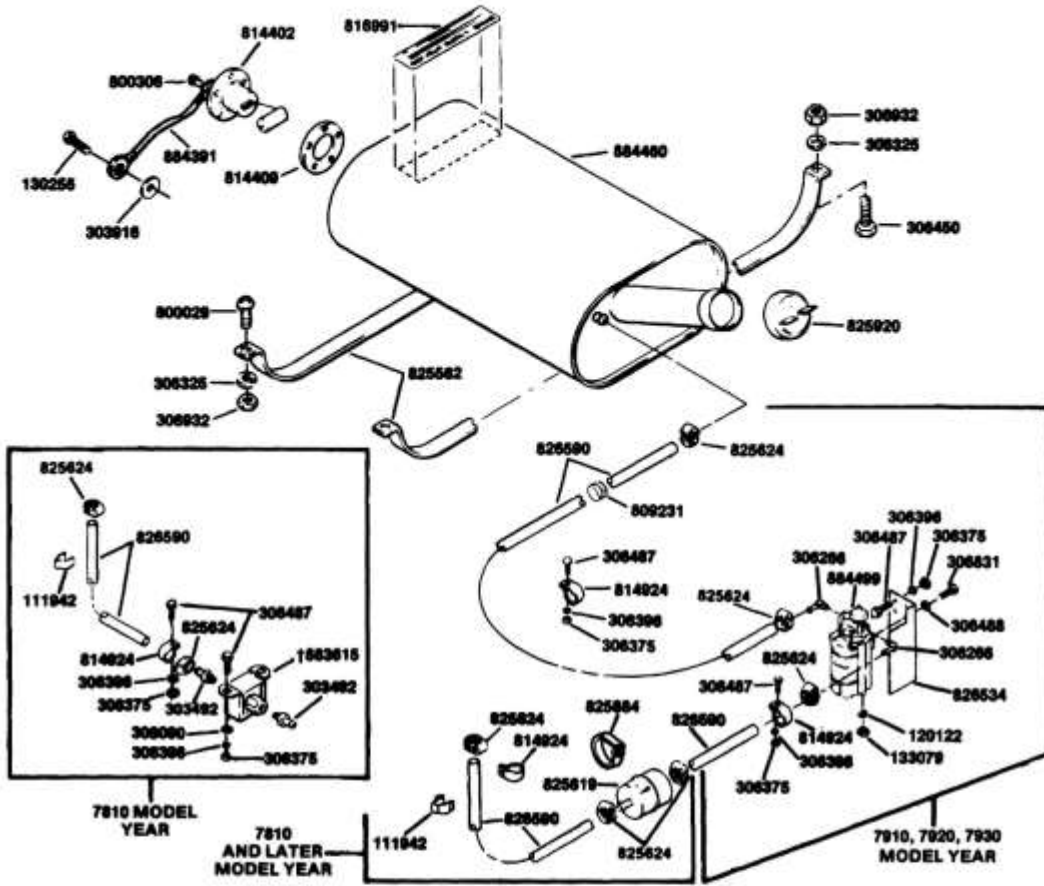

FUEL SYSTEM

FUEL SYSTEM