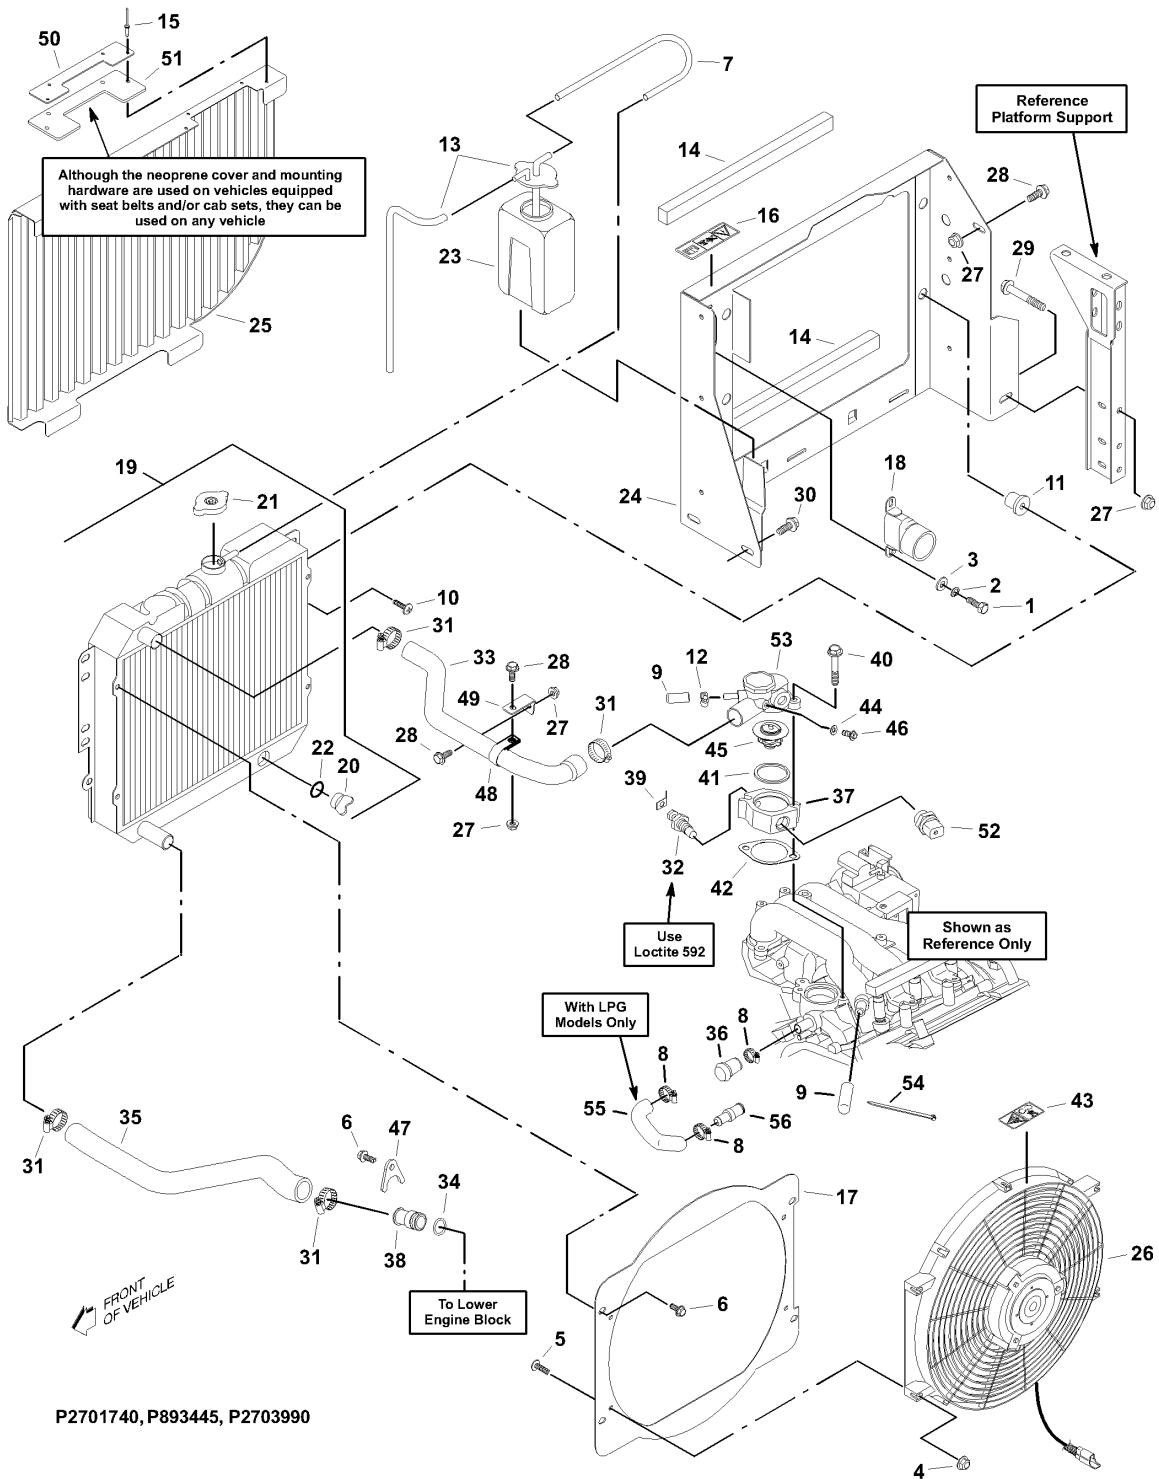

Radiator And Cooling System

Radiator And Cooling System

Radiator And Cooling System

#	PART #	DESCRIPTION	QTY	NOTE
1	300646	Screw, 1/4-20 x 3/4" Hex Head	2	
2	306396	Lockwasher, 1/4	2	
3	308090	Flat Washer, 1/4	2	
4	450452	Nut, M6-1 Hex Flange	4	
5	450541	Screw, M6-1 x 16 mm Hex Flange	4	
6	452378	Screw, M6-1 x 20 mm Flange	5	
7	835805	Hose, Radiator Overflow	1	
8	832033	Clamp, Hose	3	
9	845224	Plug, Tube	2	
10	800177	Screw, 5/16-18 x 3/4 in.	4	
11	831846	Nut, Isolation	4	
12	825624	Clamp, Hose	1	
13	889051	CAP AY, COOLANT RESERVOIR	1	
14	833512	Seal, Radiator Foam	2	
15	133741	RIVET,POP.12.50 CLSD END(KC)	4	
16	840754	Decal, Radiator Pressure Warning	1	
17	843040	BRACKET,FAN MOUNTING BLK	1	
18	888549	Connector, Hose	1	
19	894590	RADIATOR AY	1	
20	833443	PLUG,DRAIN COCK	1	
21	889049	CAP, RADIATOR	1	
22	833442	GASKET	1	
23	889050	RESERVOIR,COOLANT	1	
24	893388	MOUNT AY, RADIATOR BLK	1	
25	893554	SCREEN AY,RADIATOR BLK	1	
26	2700799	FAN AY, SERVICE	1	
27	450453	Nut, M8-1.25 Hex Flange	4	
28	452388	Screw, M8-1.25 x 20 mm Hex Flange	3	
29	452395	Screw, M8-1.25 x 80 mm Hex Flange	1	
30	452398	Screw, M10-1.5 x 20 mm Flange	2	
31	820889	Clamp, Hose	4	
32	843857	Coolant Temperature Sender	1	
33	2701639	HOSE, UPPER RADIATOR	1	
34	2700031	O-Ring,15/16"ID,1/8"x-sect,EPR	1	
35	2700050	HOSE,LWR RADIATOR S660 (REPWR)	1	
36	833715	Plug, Tube	1	
37	2701637	HOUSING, TEMP SENDER EFI	1	
38	845365	TUBE,WATER INLET S660 PLATING	1	
39	829787	Terminal, 1/4 in. Male	1	
40	452392	Screw, M8-1.25 x 50 mm Flange	3	
41	2701638	SPACER, THERMOSTAT	1	
42	2701513	Gasket, Thermostat	1	
43	009034880	Decal, Fan Warning	1	
44	2702540	UNION,AIR VENT	1	
45	2702542	THERMOSTAT,WATER (82C)	1	
46	2702541	GASKET	1	

Radiator And Cooling System