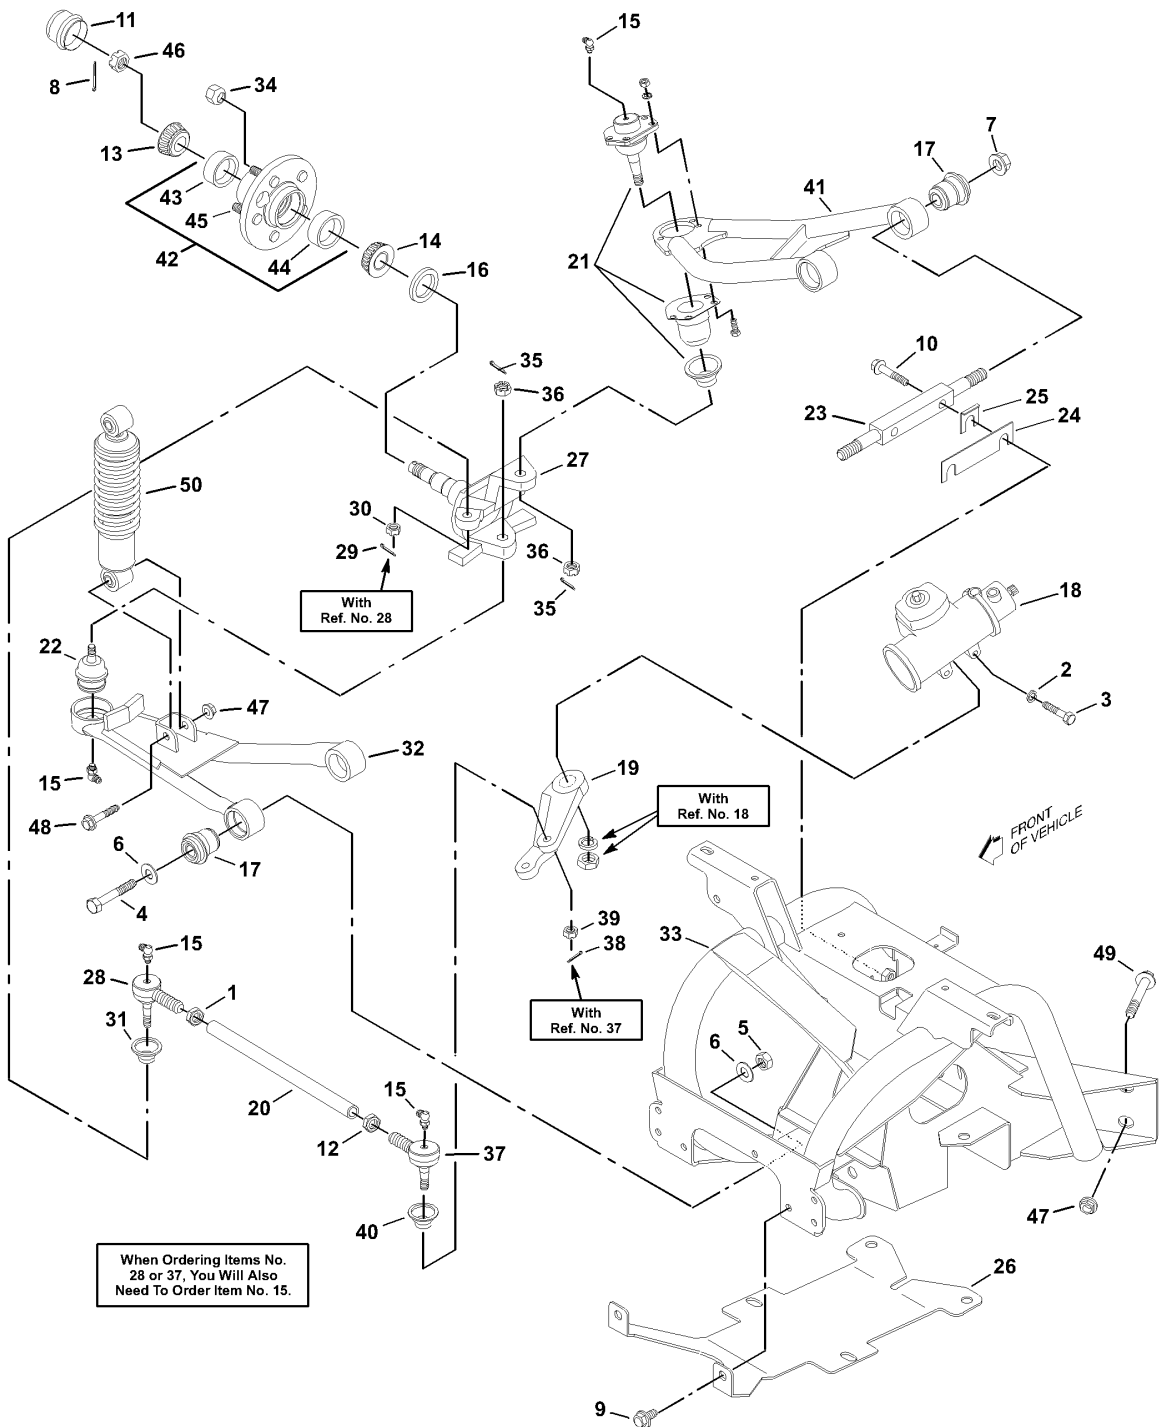

Front Suspension Without Front Brakes (Right Side), Tie Rods, Steering Gear And Skid Plate

Front Suspension Without Front Brakes (Right Side), Tie Rods, Steering Gear And Skid Plate

898704 Haulster, 4 Wheel, 1/2 Ton, EFI

Front Suspension Without Front Brakes (Right Side), Tie Rods, Steering Gear And Skid Plate

#	PART #	DESCRIPTION	QTY	NOTE
1	302944	Nut, 9/16-18 Right Hand Thread Jam	1	
2	303269	Lockwasher, 7/16	3	
3	311392	Screw, 7/16-14 x 2" Hex Head	3	
4	450077	Bolt, M16-2 x 90 mm Hex Head	2	
5	450382	Nut, M16-2 Locking Insert	2	
6	450393	Flat Washer, M16	4	
7	450457	Nut, M16-2 Flange	2	
8	304636	Cotter Pin, 1/8 x 1-1/8"	1	
9	452408	Screw, M12-1.75 x 20 mm	6	
10	800945	Bolt, M12-1.75 x 60 mm Hex Head	2	
11	817250	Cap, Grease	1	
12	800485	Nut, 9/16-18 Left Hand Thread Jam	1	
13	385174	Outer Bearing Cone	4	
14	815403	Inner Bearing Cone	1	
15	831405	Grease Fitting	4	
16	817928	Seal, Grease	1	
17	841167	Bushing, Silentbloc	4	
18	841255	Steering Gear	1	
19	841336	Arm, Pitman	1	
20	841404	Tie Rod	1	
21	844148	Upper Ball Joint	1	
22	841429	Lower Ball Joint	1	
23	841630	Trunnion, Control Arm	1	
24	841737	Shim, .060 in. Thick	4	
25	841738	Shim, .024 in. Thick	2	
26	842033	Plate, Skid	1	
27	894574	Knuckle, Right Side Steering	1	
28	887512	End, Right Hand Thread Tie Rod	1	
29	306328	Cotter Pin, 3/32 x 3/4"	1	
	548224	Grease Fitting, 1/4 Straight	1	
30	306825	Nut, 7/16-20 Castle	1	
31	816586	Retainer, Grease	1	
32	893234	Right Side Lower Control Arm	1	
33	893421	FRAME AY, FRONT BLK	1	
34	800909	Nut, M12-1.5 Wheel Lug	5	
35	306328	Cotter Pin, 3/32 x 3/4"	2	
36	306825	Nut, 7/16-20 Castle	2	
37	887750	End, Left Hand Thread Tie Rod	1	
38	306328	Cotter Pin, 3/32 x 3/4"	1	
	548224	Grease Fitting, 1/4 Straight	1	
39	306825	Nut, 7/16-20 Castle	1	
40	816586	Retainer, Grease	1	
41	893266	Upper Control Arm	1	
42	893206	HUB AY BLK	1	
43	808088	Outer Bearing Cup	1	
44	814474	Inner Bearing Cup	1	

Front Suspension Without Front Brakes (Right Side), Tie Rods, Steering Gear And Skid Plate