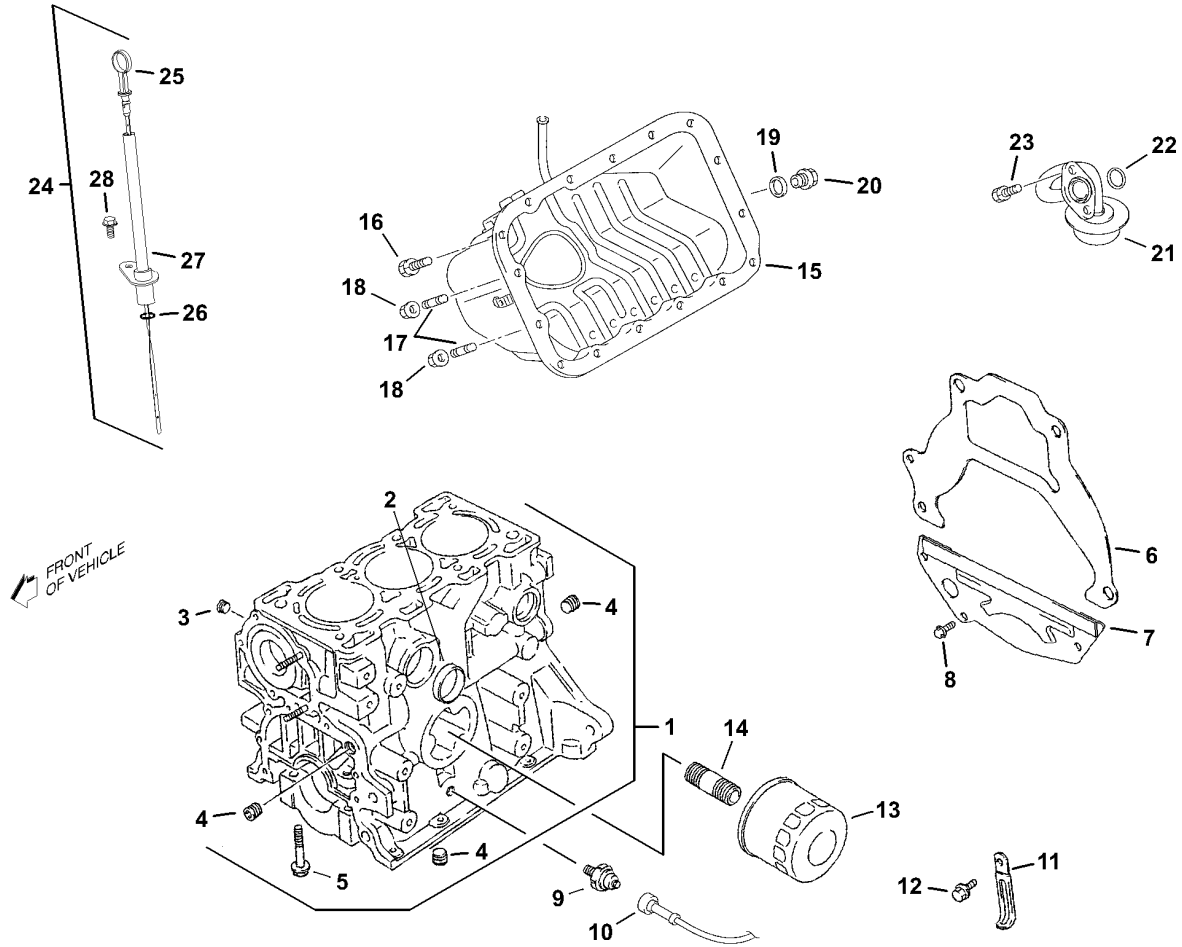

Cylinder Block, Components, Oil Dipstick & Filter

Cylinder Block, Components, Oil Dipstick & Filter

Cylinder Block, Components, Oil Dipstick & Filter

#	PART #	DESCRIPTION	QTY	NOTE
1	2701837	BLOCK AY, CYLINDER	1	
2	2701819	PLUG (OD:30)	2	
3	2701820	PLUG (1/8PT,H5.5)	1	
4	2701838	PLUG (1/4PT,H:7.5)	3	
5	2701839	BOLT (10X54)	8	
6	2701840	PLATE, MANUAL CLUTCH HOUSING	1	
6	2701900	PLATE, CLUTCH HOUSING UPPER	1	
7	2701901	PLATE, CLUTCH HOUSING LOWER	1	
7	2701902	PLATE, CLUTCH HOUSING LOWER	1	
8	2702537	BOLT	1	
9	2701904	SWITCH AY, OIL PRESSURE	1	
10	2701905	WIRE, OIL PRESSURE	1	
11	2701906	CLAMP	1	
12	2701907	BOLT	1	
13	2701908	Oil Filter	1	
14	2701909	STAND, OIL FILTER	1	
15	2701911	PAN, OIL	1	
15	2701910	PAN, OIL	1	
16	2701912	BOLT (6X12)	14	
17	2701913	BOLT, STUD	2	
18	2701914	NUT	2	
19	2701915	PLUG	1	
20	2701916	GASKET	1	
21	2701919	STRAINER, OIL PUMP	1	
22	2701920	O-RING	1	
23	2701921	BOLT	2	
24	2701606	DIPSTICK EXT., 660EFI REV. 1	1	
25	2701598	DIPSTICK AY, OIL	1	
26	2701605	O-RING, RUBBER	1	
27	2701559.7	DIPSTICK, EXTENSION ASSEMBLY	1	
28	800934	Screw, M6-1 x 16 mm Hex Flange	1	

Cylinder Block, Components, Oil Dipstick & Filter