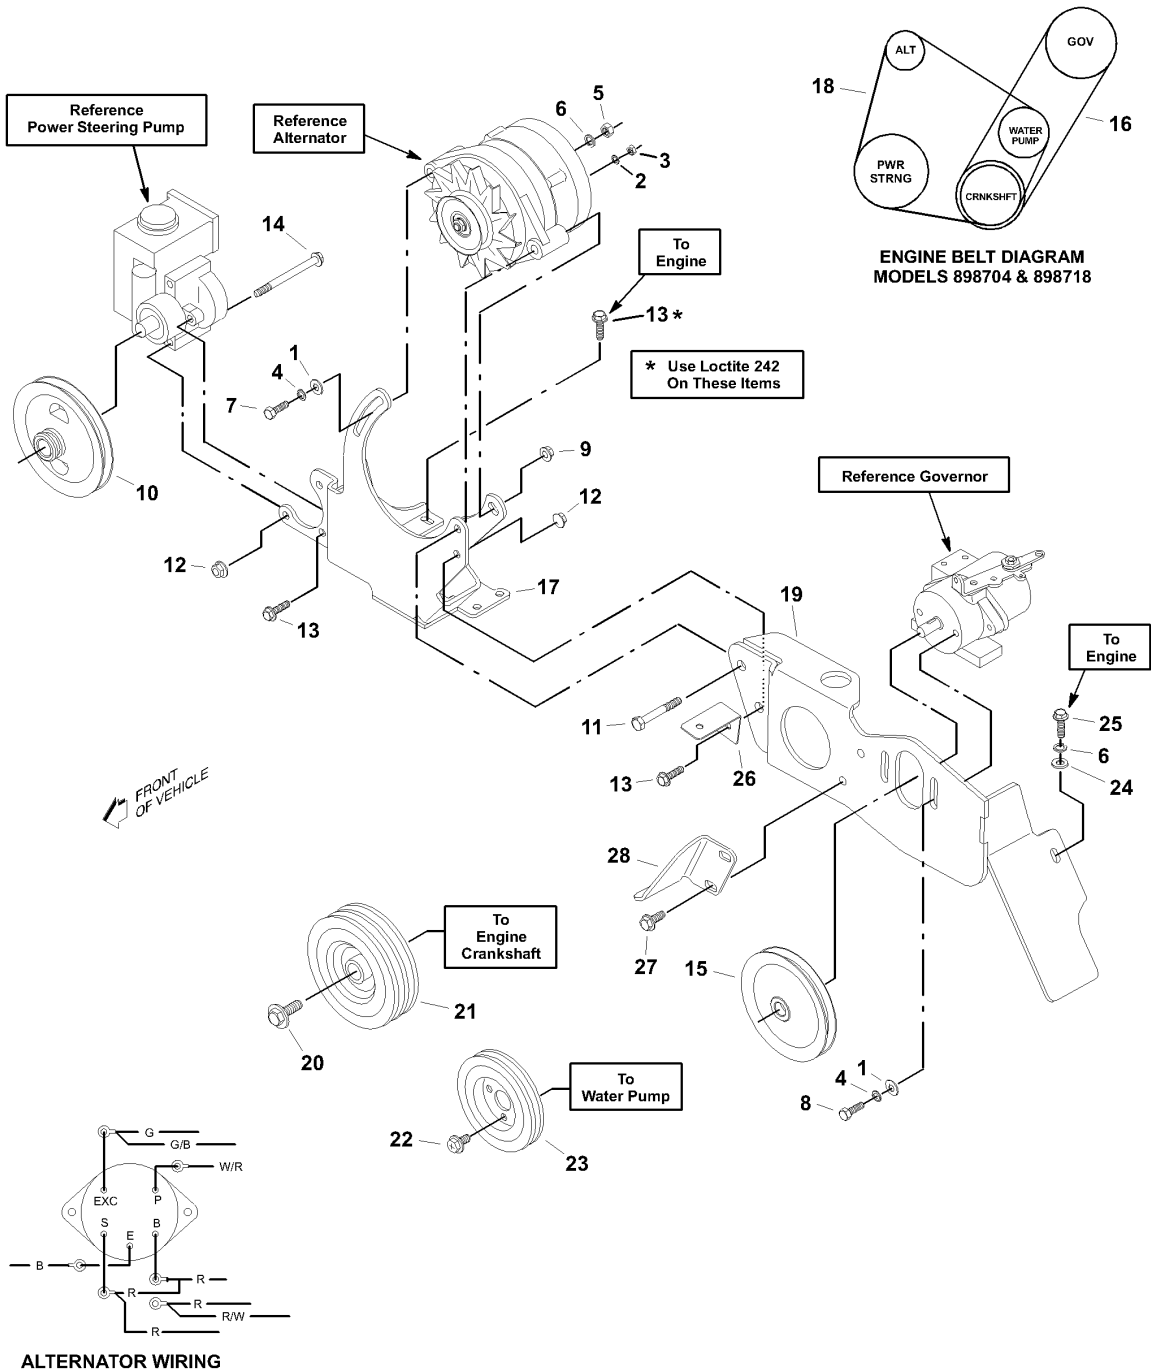

Alternator, Engine Belts, Pulleys And Brackets (Built After 8-9-00)

Alternator, Engine Belts, Pulleys And Brackets (Built After 8-9-00)

Alternator, Engine Belts, Pulleys And Brackets (Built After 8-9-00)

#	PART #	DESCRIPTION	QTY	NOTE
1	103867	Flat Washer, 5/16	3	
2	120052	Lockwasher, #10	4	
3	306531	Nut, #10-24 Hex	4	
4	306325	Lockwasher, 5/16	3	
5	306375	Nut, 1/4-20 Hex	1	
6	306396	Lockwasher, 1/4	2	
7	306416	Screw, 5/16-18 x 7/8 in. Hex Head	1	
8	306450	Screw, 5/16-18 x 3/4 in. Hex Head	2	
9	548804	Nut, 3/8-16 Whizlock	1	
10	839907	PULLEY,5.50 DIA-STEERING PUMP	1	
11	306837	Screw, 3/8-16 x 3-1/4" Hex Head	1	
12	450453	Nut, M8-1.25 Hex Flange	3	
13	452388	Screw, M8-1.25 x 20 mm Hex Flange	5	
14	452394	Screw, M8-1.25 x 70 mm Hex Flange	2	
15	844035	PULLEY,GOVERNOR 4.75 INCH	1	
16	2701109	BELT,V-3 VX410, 41 INCH	1	
17	2701657.7	BRACKET AY, ALTERNATOR BLK	1	
18	2700565	BELT,V-3VX450	1	
19	2701691.7	BRACKET AY, GOVERNOR BLK	1	
20	2701944	BOLT	1	
21	2701941	PULLEY, CRANKSHAFT	1	
22	2702537	BOLT	4	
23	2702524	PULLEY,WATER PUMP REV1	1	
24	450400	Flat Washer, M8	1	
25	452378	Screw, M6-1 x 20 mm Flange	1	
26	2701688.7	MOUNT, HOSE CLAMP	1	
27	452692	Screw, M6-1 x 12 mm Self Tap	2	
28	2703732.7	GUARD, HOSE BLK	1	

Alternator, Engine Belts, Pulleys And Brackets (Built After 8-9-00)