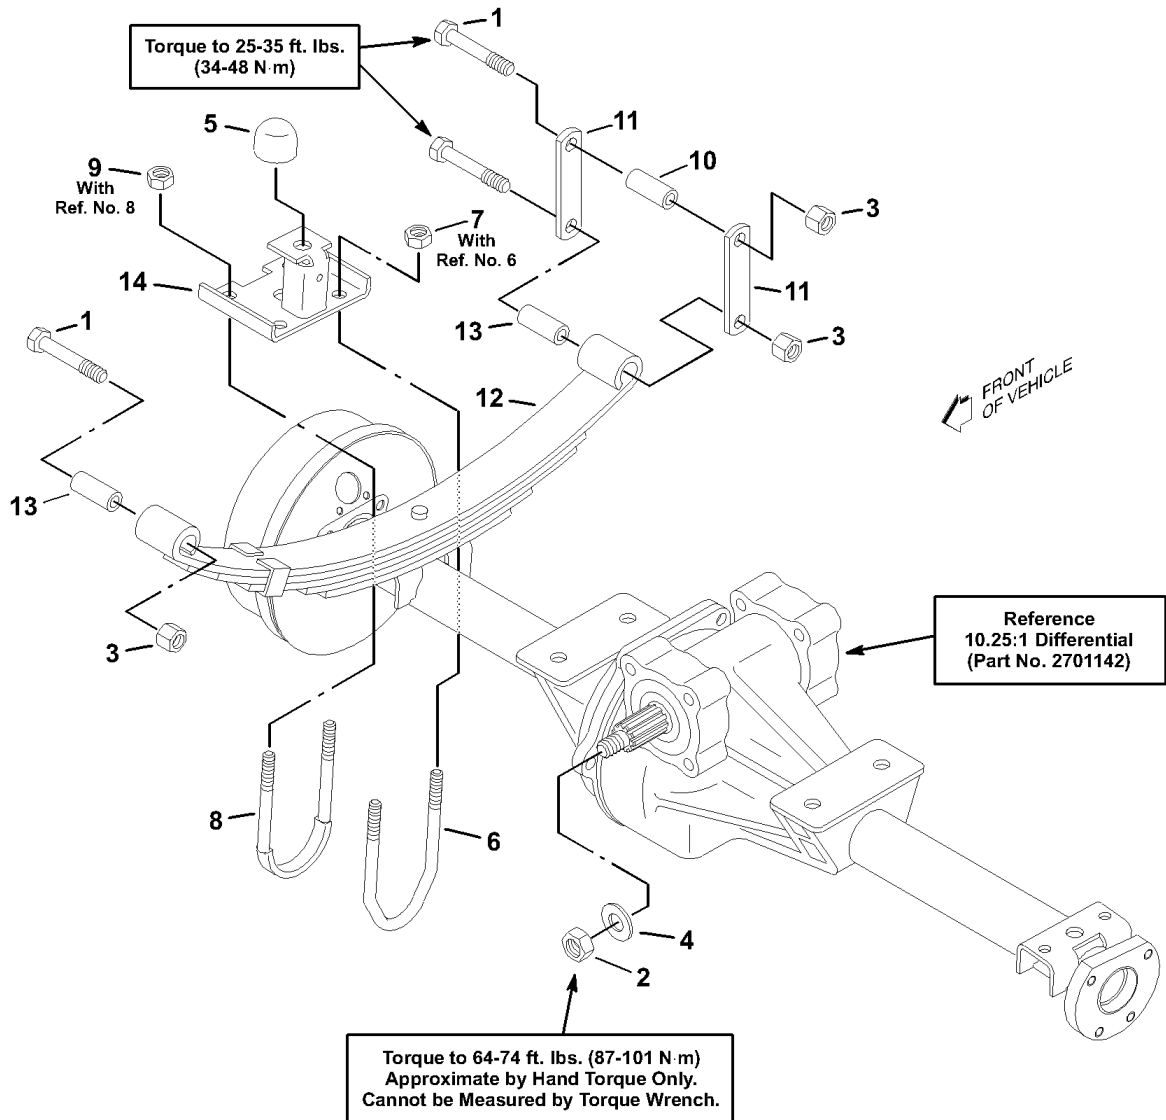

Rear Spring, Shackles & U-Bolts

Rear Spring, Shackles & U-Bolts

#	PART #	DESCRIPTION	QTY	NOTE
1	311398	Screw, 1/2-13 x 3-1/2 in. Hex Head	6	
2	800198	Locknut, 1/2-20	1	
3	800602	Nut, 1/2-13 Nylon Insert	6	
4	809180	Flat Washer, 1/2	1	
5	813850	Bumper, Travel Limiting	2	
6	887187	U-Bolt, 2 x 5-1/4 in.	2	
7	548061	Nut, 7/16-14	2	
8	887188	U BOLT SET, 2 1/2"	2	
9	548061	Nut, 7/16-14	2	
10	843238	Bushing, Nylatron 13 x 22 x 54 mm	2	
11	843876	Shackle, Rear Spring	4	
12	893355	SPRING AY, LEAF W/ NYLATRON	2	
12	893862	Spring, Leaf	2	
13	843238	Bushing, Nylatron 13 x 22 x 54 mm	2	
14	893613	Upstop	2	
2701142	2701142	DIFFERENTIAL AY, WORM GEAR 10.25:1	1