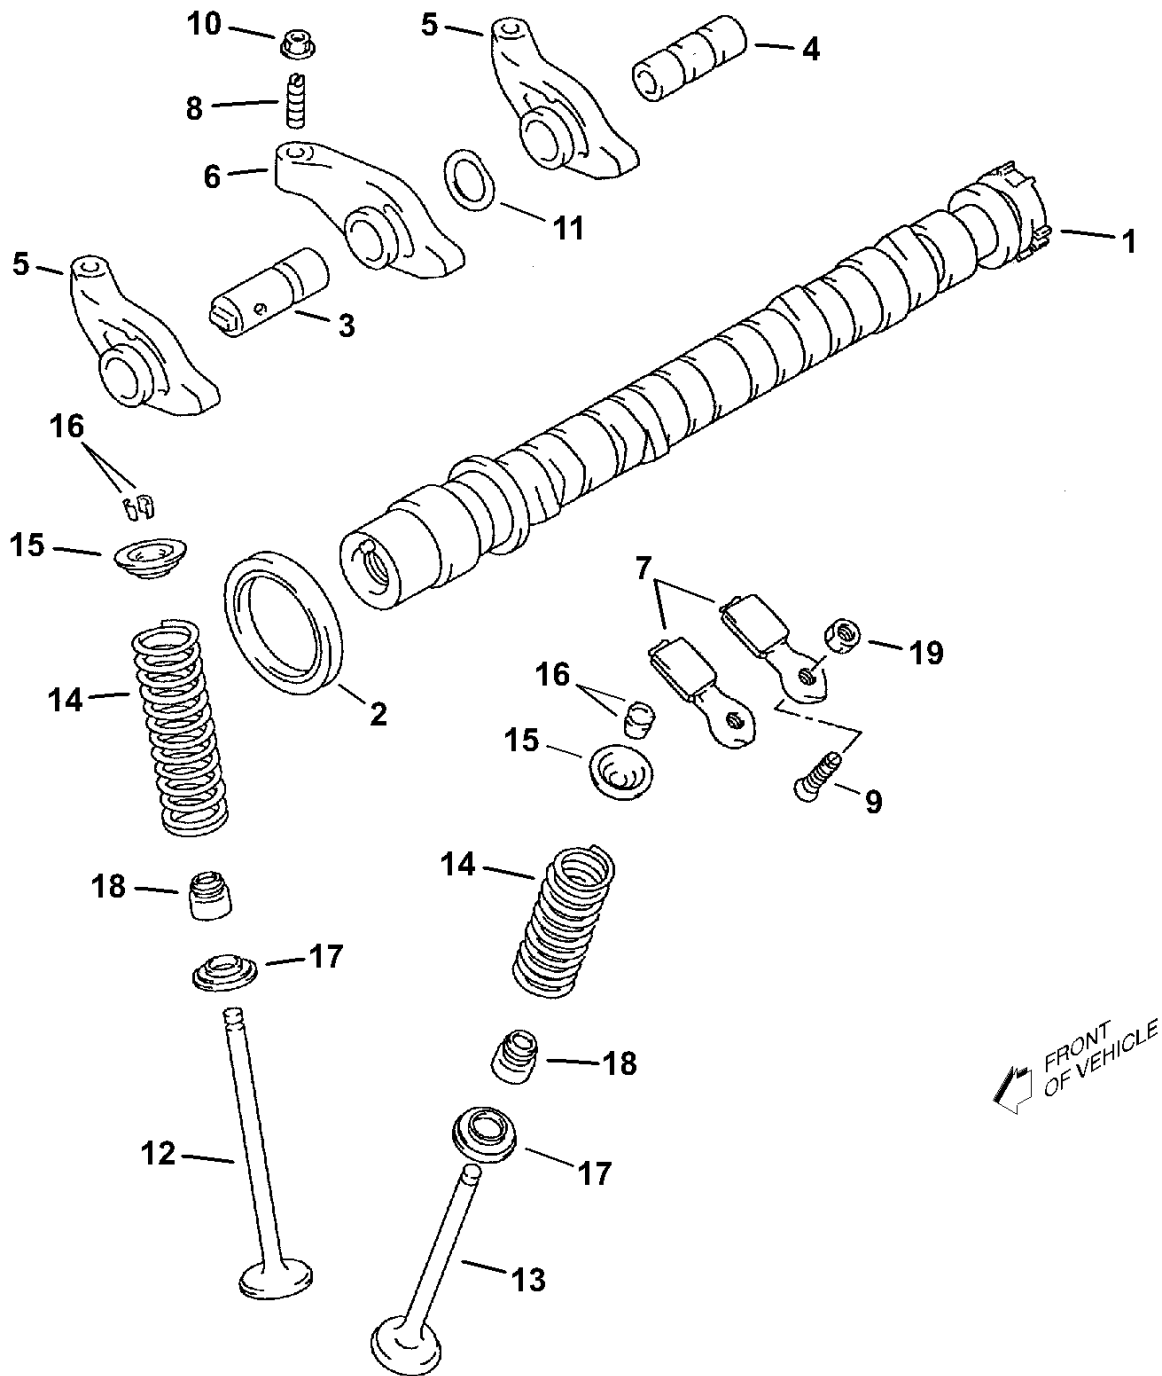

Body, Hood, Headlights (Part 1)

Body, Hood, Headlights (Part 1)

#	PART #	DESCRIPTION	QTY	NOTE
893421	893421	FRAME AY, FRONT BLK	1	

Body, Hood, Headlights (Part 2)

Body, Hood, Headlights (Part 2)

#	PART #	DESCRIPTION	QTY	NOTE
44	2701465	Solenoid, Starter	1	
45	452378	Screw, M6-1 x 20 mm Flange	2	
46	825996	Fuse Holder	3	
47	826000	Fuse, 20 Amp	1	
47	833038	FUSE,30 AMP	1	
47	836892	Fuse, 10 Amp	1	
47	842983	Fuse, 15 Amp	1	
48	2700867	Relay, 12V, 70 Amp SPST	1	
49	843167	Relay, 12V 15A DPST	2	
50	2703150	DECAL, FUSES	1	
51	2702012	Strap Nut, 1/4-20 x 2 in.	1	
52	2702014	Decal, Ignition Switch Panel	1	
53	2701850.7	Panel, Ignition Switch	1	
54	800582	Screw, 1/4-20 x 3/4" Truss Head	2	
55	800943	Screw, #10-16 x 3/4" Thread Cutting	10	
56	450452	Nut, M6-1 Hex Flange	2	
	2701091	SVC KIT, CLIP INSERTS-6 & 8MM	1	

Body, Hood, Headlights (Part 2)

Camshaft & Components

Camshaft & Components

Camshaft & Components

#	PART #	DESCRIPTION	QTY	NOTE
1	2701947	CAM SHAFT	1	
2	2701955	SEAL,OIL	1	
3	2701956	SHAFT,ROCKER ARM #1	2	
4	2701957	SHAFT,ROCKER ARM #2	2	
5	2701958	ARM,INTAKE #1	3	
6	2701959	ARM,INTAKE #2	3	
7	2701960	ARM,EXHAUST	6	
8	2701961	SCREW,ADJUSTING INTAKE	6	
9	2701962	SCREW,ADJUSTING EXHAUST	6	
10	2701963	NUT,ADJUSTING SCREW INTAKE	6	
11	2701965	WASHER,WAVE	4	
12	2701966	VALVE,INTAKE	6	
13	2701967	VALVE,EXHAUST	6	
14	2701968	SPRING	12	
15	2701969	RETAINER	12	
16	2701970	COTTER,VALVE	24	
17	2701971	SEAT, SPRING	12	
18	2701972	SEAL,VALVE STEM	12	
19	2701964	NUT,ADJUSTING SCREW EXHAUST	6	