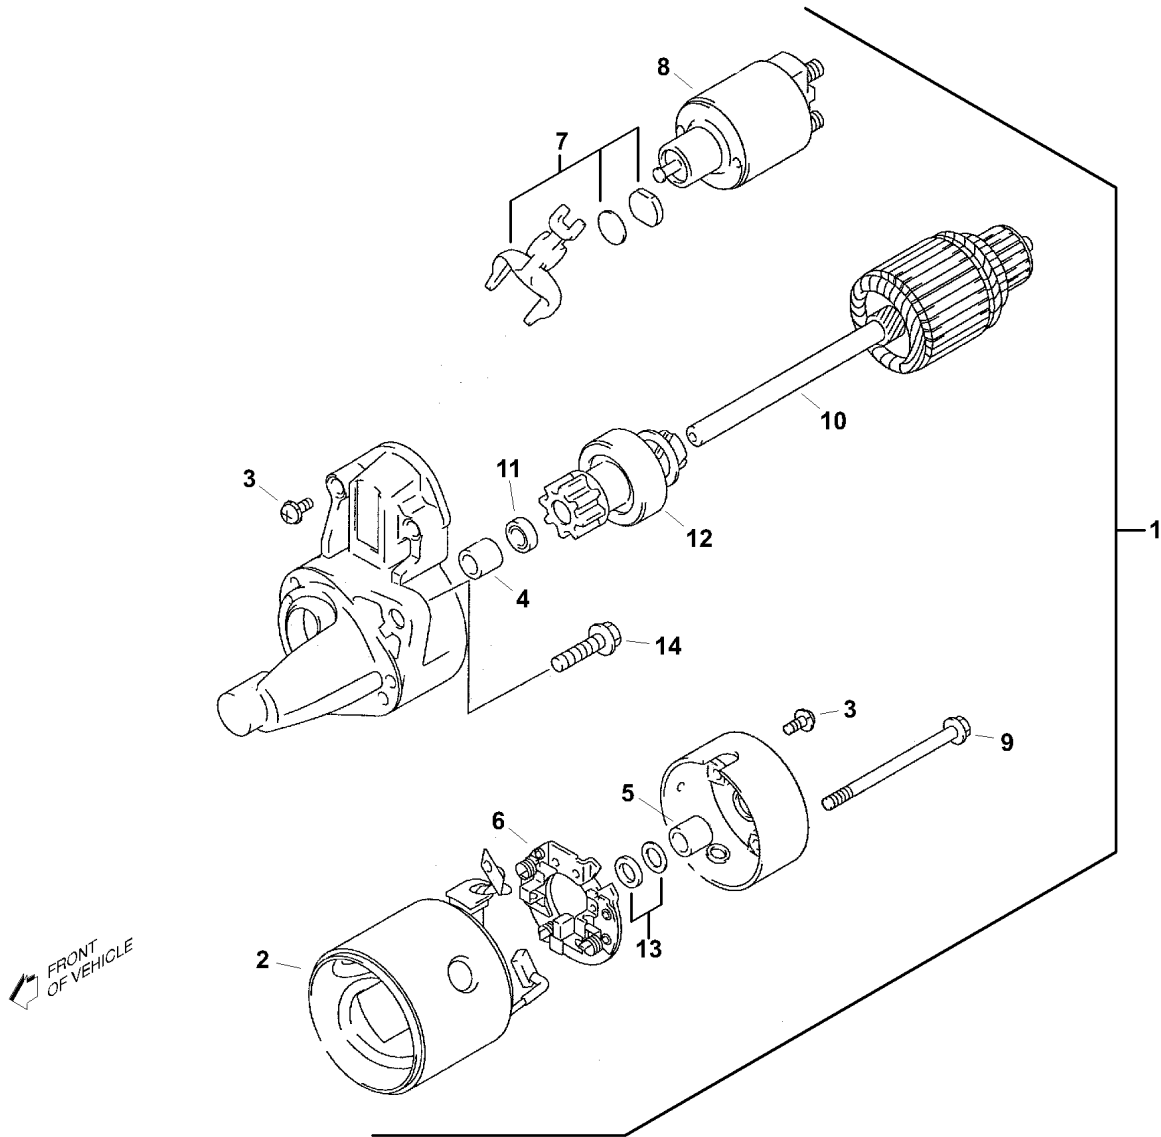

Starter (Manual Transmission)

Starter (Manual Transmission)

Starter (Manual Transmission)

#	PART #	DESCRIPTION	QTY	NOTE
1	2702893	MOTOR ASSY, STARTING	1	
2	2702894	YOKE ASSY	1	
	31131-80090	BRUSH (+)	2	
3	2702895	SCREW ASSY	1	
4	2702896	BUSHING	1	
5	2702897	BUSHING	1	
6	2702898	HOLDER AY, BRUSH	1	
	31132-80090	BRUSH (-)	1	
7	2702899	LEVER ASSY	1	
8	2702900	SWITCH AY	1	
9	2702901	BOLT	2	
10	2702902	ARMATURE	1	
11	2702903	RING ASSY	1	
12	2702904	CLUTCH ASSY	1	
13	2702905	WASHER	1	
14	2702470	Screw, M8-1.25 x 30 mm Flange	2	

Starter (Manual Transmission)