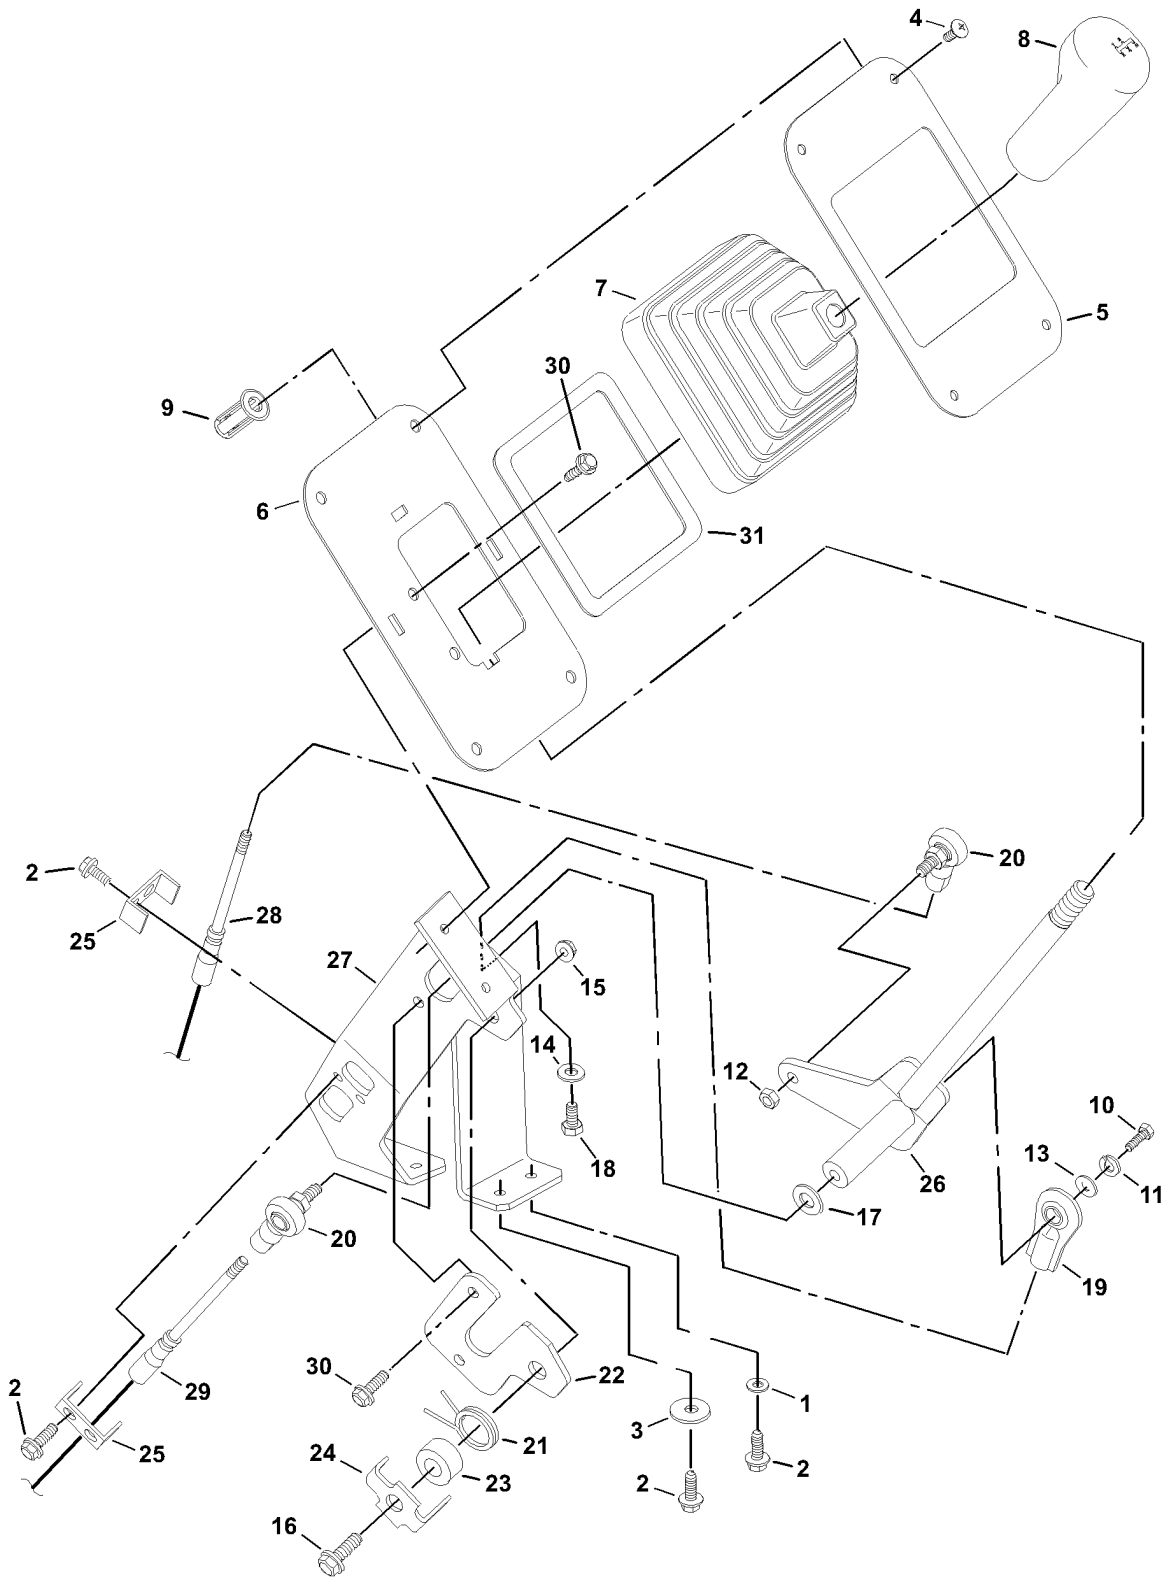

Shifter And Linkage (Built After 5-21-01)

Shifter And Linkage (Built After 5-21-01)

Shifter And Linkage (Built After 5-21-01)

#	PART #	DESCRIPTION	QTY	NOTE
1	308090	Flat Washer, 1/4	5	
2	452695	Screw, M6-1 x 20 mm Self Tapping	8	
3	548175	Flat Washer, 1/4 x 1-1/4 in.	3	
4	800582	Screw, 1/4-20 x 3/4" Truss Head	4	
5	843792	Plate, Shifter Boot	1	
6	2703964.7	Panel, Right Side Dash	1	
7	2702696	Boot, Control Lever	1	
8	2702695	Knob, Shifter	1	
9	2700496	Insert, 1/4-20 Threaded	1	
10	300977	Screw, 1/4-28 x 5/8 in. Hex Head	1	
11	306396	Lockwasher, 1/4	1	
12	306397	Nut, 1/4-28 Hex	1	
13	308090	Flat Washer, 1/4	1	
14	308091	Flat Washer, 1/2	1	
15	450454	Nut, M10-1.5 Hex Flange	1	
16	452400	Screw, M10-1.5 x 30 mm Hex Flange	1	
17	816307	Flat Washer, 1/4	1	
18	311763	Screw, 1/2-20 x 2-1/4 in. Hex Head	1	
19	842773	Rod End, 1/2-20	1	
20	842774	Ball Joint, 1/4-28	2	
21	843614	Spring, Torsion	1	
22	843679	Plate, Wear	1	
23	843685	Bushing, Spring	1	
24	2703951	Tab, Locating	1	
25	843724	Clamp, Cable	2	
26	893967	SELECTOR AY (PLATED)	1	
27	2703958.7	BRACKET AY, SHIFT MOUNT	1	
28	2701273	Cable, Shifter	1	
29	2701328	CABLE, SHIFT - 89"	1	
30	452692	Screw, M6-1 x 12 mm Self Tap	4	
31	2703931.7	Ring, Boot Hold Down	1	

Shifter And Linkage (Built After 5-21-01)