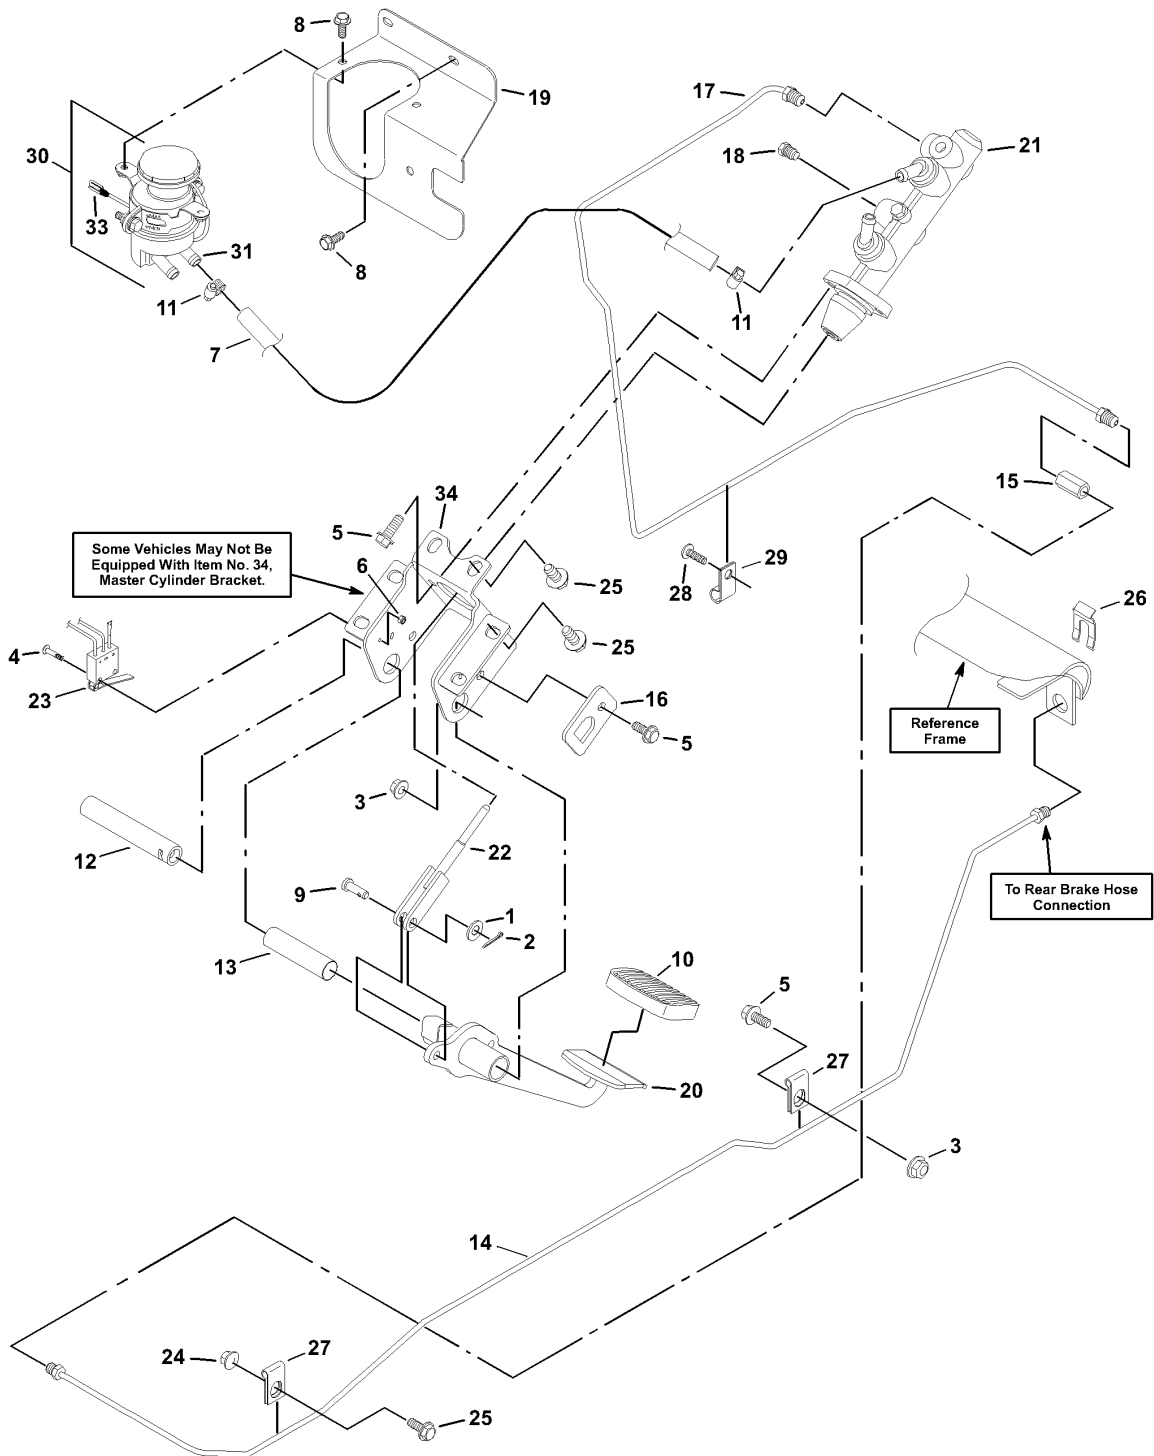

Hydraulic Brakes Without Front Brakes

Hydraulic Brakes Without Front Brakes

Hydraulic Brakes Without Front Brakes

#	PART #	DESCRIPTION	QTY	NOTE
1	103867	Flat Washer, 5/16	1	
2	306328	Cotter Pin, 3/32 x 3/4"	1	
3	450453	Nut, M8-1.25 Hex Flange	2	
4	450510	Screw, M3-0.5 x 20 mm Pan Head	2	
5	452388	Screw, M8-1.25 x 20 mm Hex Flange	4	
6	452424	Nut, M3-0.5 Flange	2	
7	845380	HOSE,5/16" BRAKE FLUID 6'	1	
8	800934	Screw, M6-1 x 16 mm Hex Flange	4	
9	806714	Clevis Pin, 5/16 x 15/16"	1	
10	810152	Pad, Pedal	1	
11	825624	Clamp, Hose	4	
12	840725	Pin, Pivot	1	
13	840726	Bearing, Brake Pivot	1	
14	842051	TUBE, BRAKE LINE REAR	1	
15	842103	Union, M10-1	1	
16	842935	Tab, Locking	1	
17	843022	TUBE,BRAKE-REAR	1	
17	844057	TUBE,BRAKE LINE - REAR 3W	1	
18	843858	PLUG, M10	1	
19	844167	Bracket, Horn, Brake Fluid Reservoir	1	
20	892921	Pedal, Brake	1	
21	895113	Master Cylinder	1	
22	894167	Rod, Brake	1	
23	890808	SWITCH AY,CLUTCH	1	
24	450454	Nut, M10-1.5 Hex Flange	1	
25	452398	Screw, M10-1.5 x 20 mm Flange	7	
26	809137	Clip, Brake Hose Retaining	1	
27	810435	Clamp	2	
28	800943	Screw, #10-16 x 3/4" Thread Cutting	1	
29	812445	Clamp, Tube	1	
30	894456	Reservoir, Brake Fluid	1	
31	2702215	Reservoir	1	
32	825886	Terminal, 1/4 in. Male 14-16 Gauge	2	
33	826006	Connector, Two Male Terminal	1	
34	2701737.7	BRACKET, MASTER CYL AY BLK	1	

Hydraulic Brakes Without Front Brakes