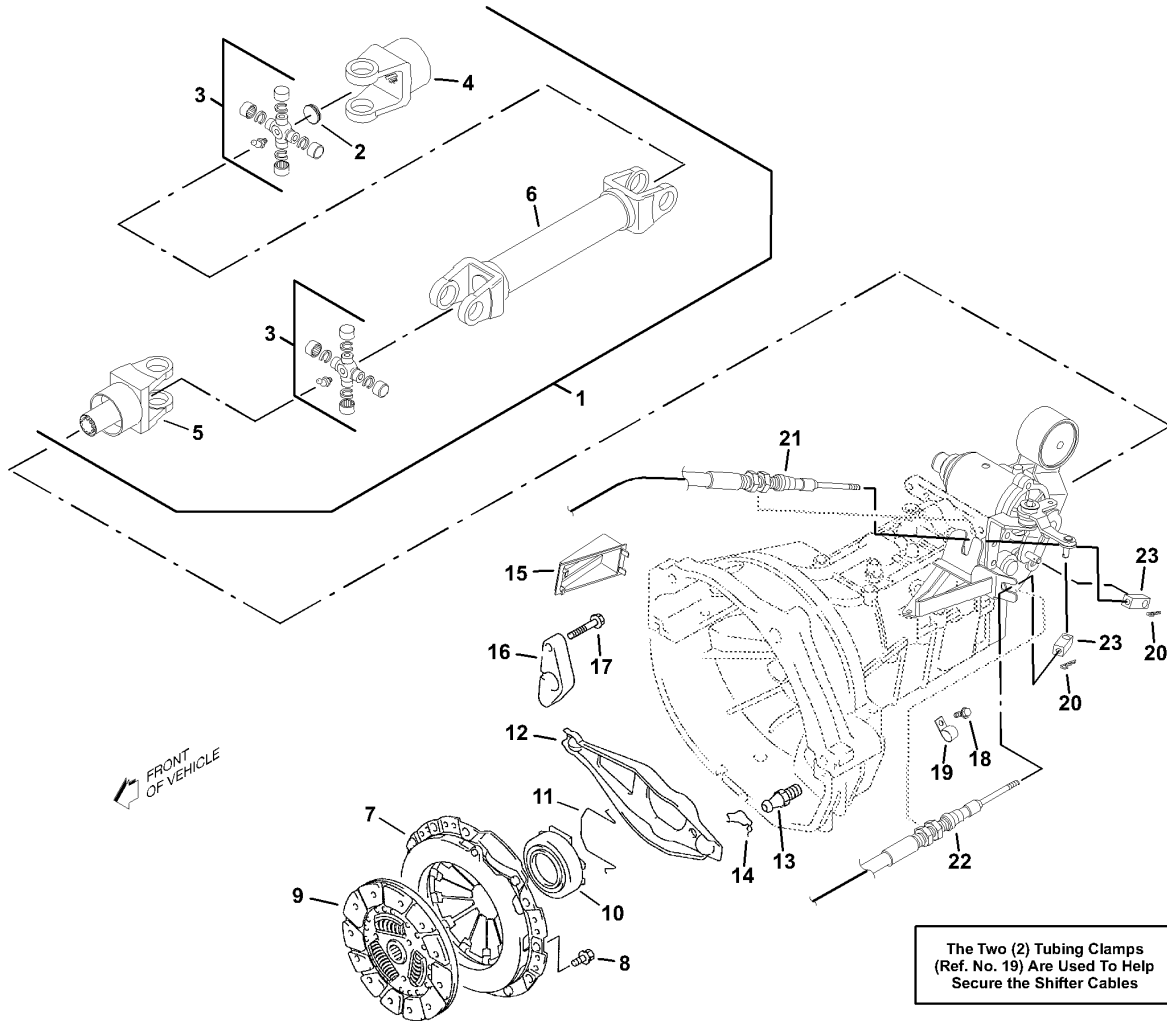

Clutch And Driveshaft

Clutch And Driveshaft

#	PART #	DESCRIPTION	QTY	NOTE
1	2701321.7	SHAFT,DRV AY,S660 EFI MT	1	
2	548482	PLUG,EXPANSION 1.25 YS (KC)	3	
3	826284	CROSS, U-JOINT	2	
4	826285	YOKE, UNIVERSAL	1	
5	894192	YOKE AY, FRONT	1	
6	895126	TUBE AY,DRV SHFT AY,660 EFI	1	
7	2702546	COVER AY, CLUTCH	1	
8	2702547	Screw, M8-1.25 x 16 mm Lockwasher	6	
9	2702548	DISC,CLUTCH AND PLATE AY	1	
10	2702549	BEARING,CLUTCH RELEASE	1	
11	2702550	CLIP,RELEASE BEARING	1	
12	2702551	FORK,CLUTCH RELEASE	1	
13	2702552	SUPPORT,CLUTCH RELEASE FORK	1	
14	2702553	CLIP,CLUTCH RELEASE FORK	1	
15	2702554	CAP,TRANSMISSION CASE	1	
16	2702555	BRACKET,CLUTCH CABLE	1	
17	2702470	Screw, M8-1.25 x 30 mm Flange	1	
18	800943	Screw, #10-16 x 3/4" Thread Cutting	2	
19	809092	Clamp, Tube	2	
20	821164	Hair Pin, 1/4 x 1-1/8 x 1/16"	2	
21	2701273	Cable, Shifter	1	
22	2701328	CABLE, SHIFT - 89"	1	
23	2701371	Connector, Shift Cable	2	

Clutch And Driveshaft