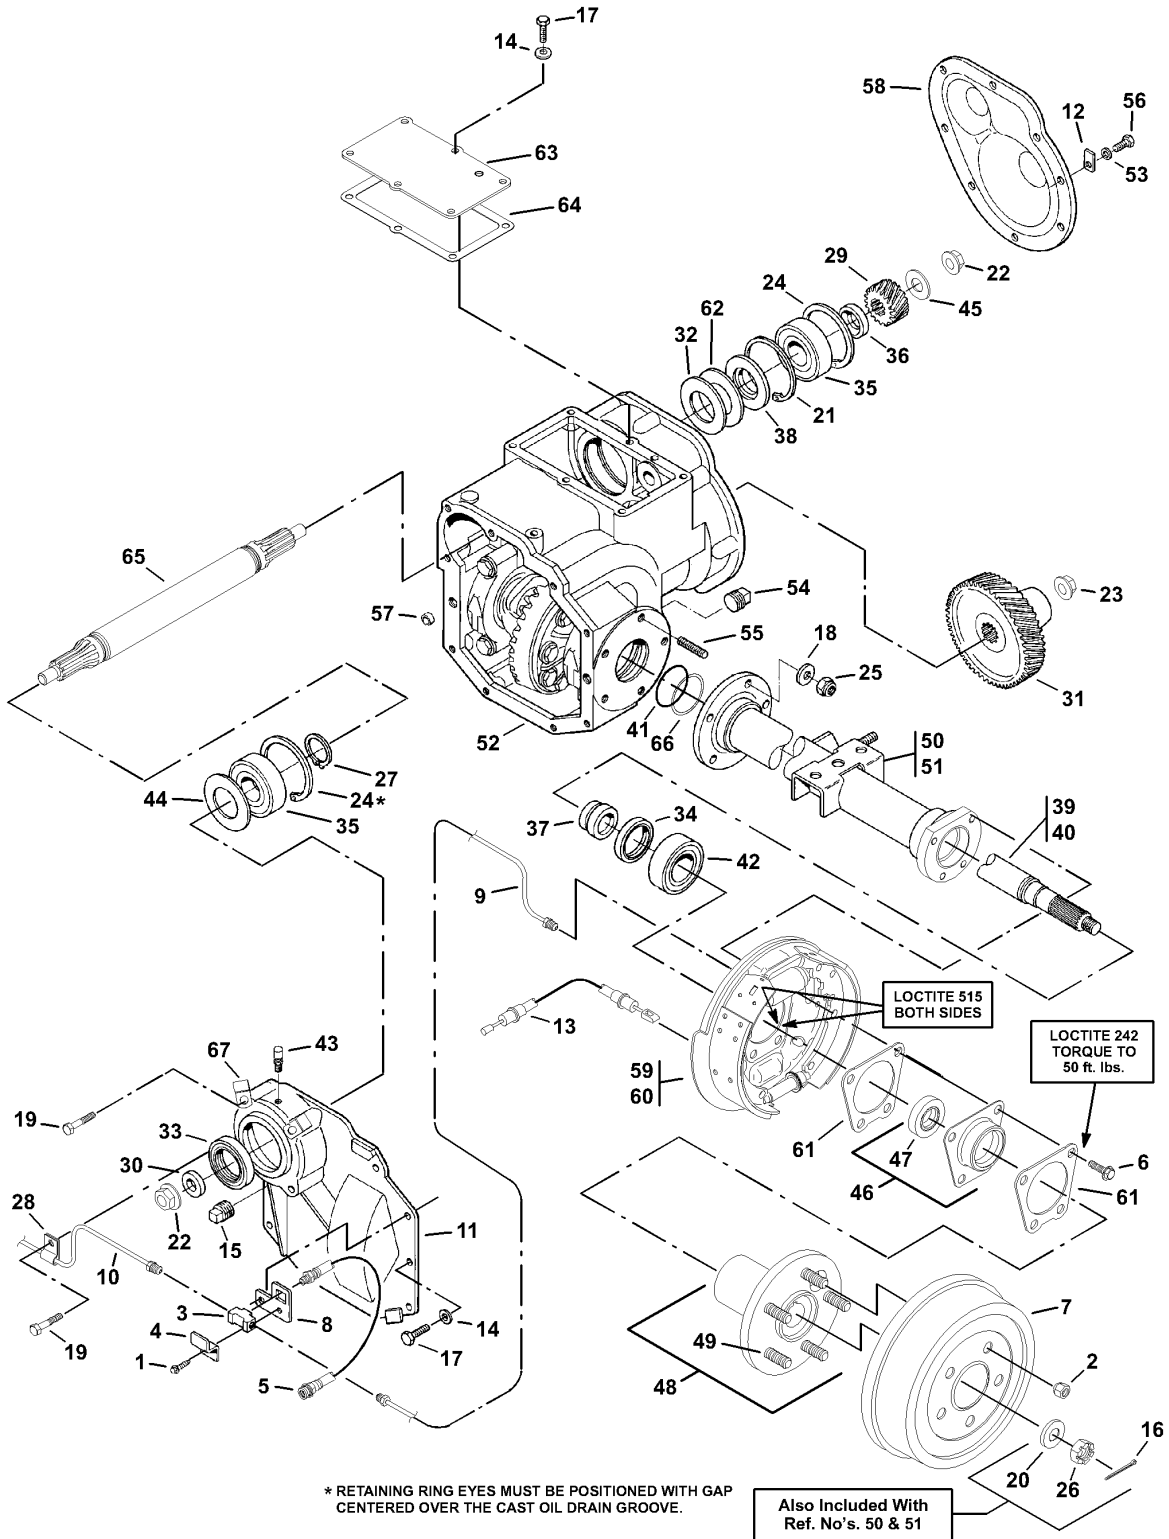

One-Speed Hypoid Differential (11.16:1)

One-Speed Hypoid Differential (11.16:1)

One-Speed Hypoid Differential (11.16:1)

#	PART #	DESCRIPTION	QTY	NOTE
	2701165	11.16:1 Rear Differential Assembly	1	
1	112050	Screw, 1/4-20 x 5/8 in. Self Tap	1	
2	800909	Nut, M12-1.5 Wheel Lug	10	
3	841842	Tee, M10-1.0 Flare Union	1	
4	832584	Clamp, Tee Fitting	1	
5	841844	Hose, Brake	1	
6	800944	Screw, M10-1.5 x 25 mm	8	
7	841430	Brake Drum	2	
8	836959	Bracket, Brake Tee Mounting	1	
9	841838	Tube, Left Side Brake	1	
10	841837	Tube, Right Side Brake	1	
11	836431	Cover, Front	1	
12	836439	TAG, 11.16:1 RATIO	1	
13	893583	CABLE AY, PARK BRAKE	2	
14	103867	Flat Washer, 5/16	8	
15	111074	Plug, Fill	1	
16	304636	Cotter Pin, 1/8 x 1-1/8"	2	
17	306322	Screw, 5/16-18 x 7/8 in. Hex Head	12	
18	306405	Washer, 3/8	10	
19	307776	Screw, 3/8-16 x 2-3/4 in. Hex Head	3	
20	845356	Washer	2	
21	548952	Lockring	1	
22	800559	Nut, 1/2-20 CS HF GF Crownlock	2	
23	800973	Nut, 3/4-16 Hex Lock	1	
24	800737	Ring, Internal Retaining	2	
25	805837	Locknut, 3/8-24 Special	10	
26	800743	Nut, 3/4-16 Slotted Nut	2	
27	800695	Ring, External Retaining	1	
28	810435	Clamp	1	
29	836440	PINION, 18T	1	
30	809180	Flat Washer, 1/2	1	
31	836441	Gear, 49 Tooth	1	
32	811993	Bearing, Thrust	1	
33	812335	Seal, Oil	1	
34	838539	Seal, Oil	2	
35	836693	Bearing, Ball	3	
36	836420	Spacer, Pinion	1	
37	836426	Collar, Axle Bearing	2	
38	845034	Collar, Thrust	1	
39	2700530	Left Side Axle Assembly	1	
39	2700514	Shaft, Left Side Axle	1	
40	2700531	Right Side Axle Assembly	1	
40	2700515	Shaft, Right Side Axle	1	
41	836694	Seal, 1-3/4 in. I.D. O-Ring	2	
42	836695	Bearing, Tapered Roller	2	
43	836852	Breather, Tank	1	

One-Speed Hypoid Differential (11.16:1)