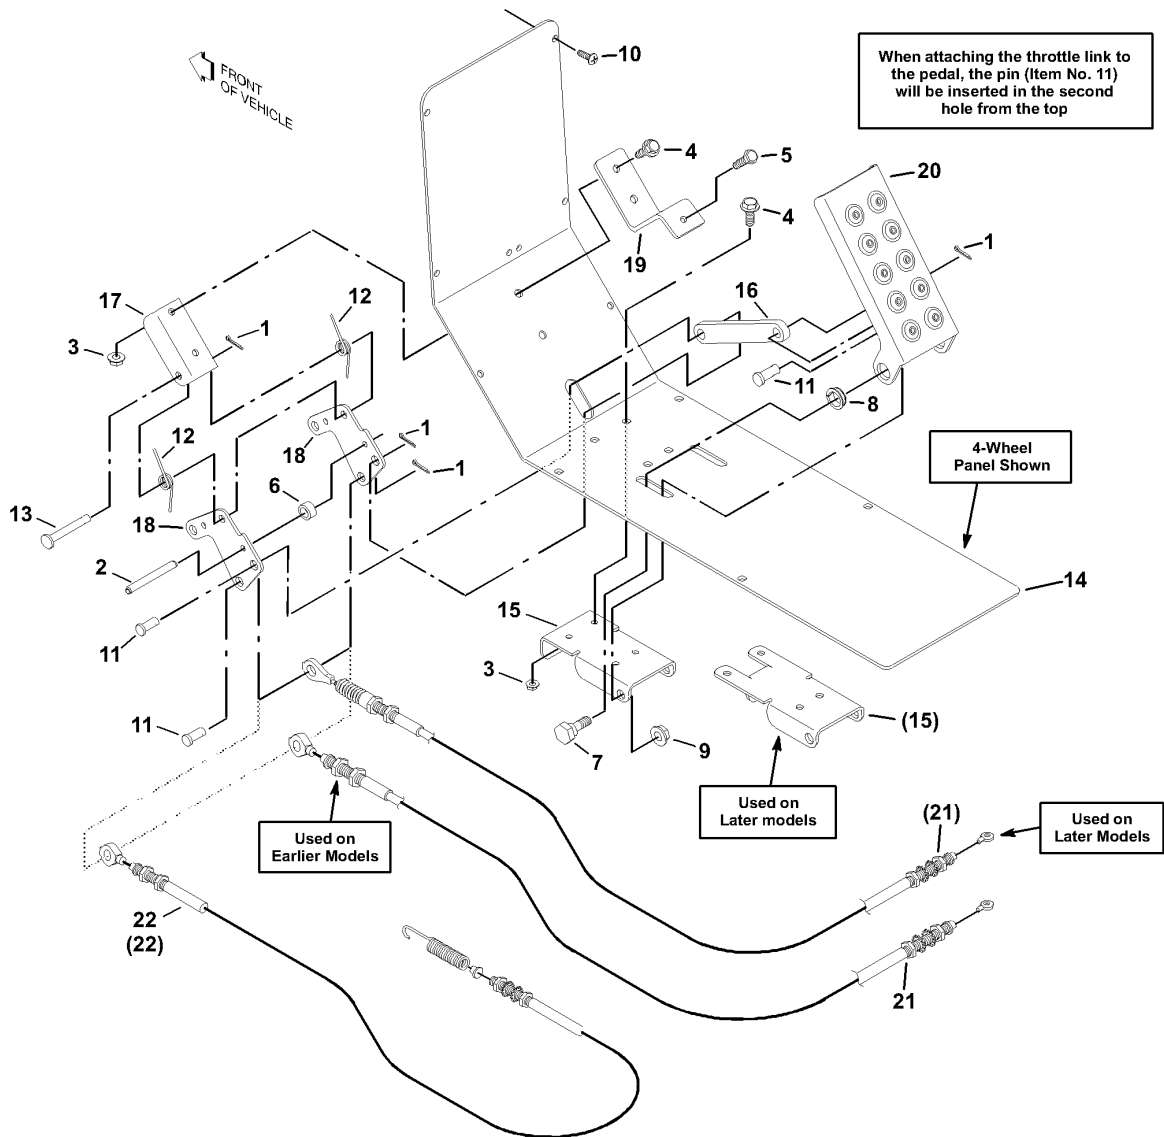

Foot Throttle And Linkage

Foot Throttle And Linkage

#	PART #	DESCRIPTION	QTY	NOTE
1	306328	Cotter Pin, 3/32 x 3/4"	4	
2	844224	Roll Pin, 3/16 x 1-3/4 in.	2	
3	450452	Nut, M6-1 Hex Flange	6	
4	452378	Screw, M6-1 x 20 mm Flange	6	
5	452695	Screw, M6-1 x 20 mm Self Tapping	1	
6	515268	Bushing	2	
7	524633	Bolt, 5/16-18 x 1 in. Shoulder	2	
8	524643	Bearing, Split	2	
9	548911	Nut, 5/16-18 Hex Flange	2	
10	800943	Screw, #10-16 x 3/4" Thread Cutting	10	
11	806714	Clevis Pin, 5/16 x 15/16"	3	
12	844223	Spring, Torsion	2	
13	830784	Clevis Pin, 1/4 x 1-7/8 in.	1	
14	841663	Panel, Floor Access	1	
14	844445	PANEL, FLOOR ACCESS 3W BLK	1	
15	843360	CHANNEL,MOUNT BLK	1	
15	2703257.7	Bracket, Foot Throttle	1	
16	843561	Link, Throttle Pivot	1	
17	843562	Mount, Channel	1	
18	843563	Plate, Pivot	2	
19	843997	Bracket, Pedal Stop	1	
20	894159	Pedal, Throttle	1	
21	895119	CABLE, THROTTLE EFI	1	
21	2703684	Throttle Cable	1	
22	894618	CABLE, THROTTLE	1	
22	2703683	Throttle Cable	1