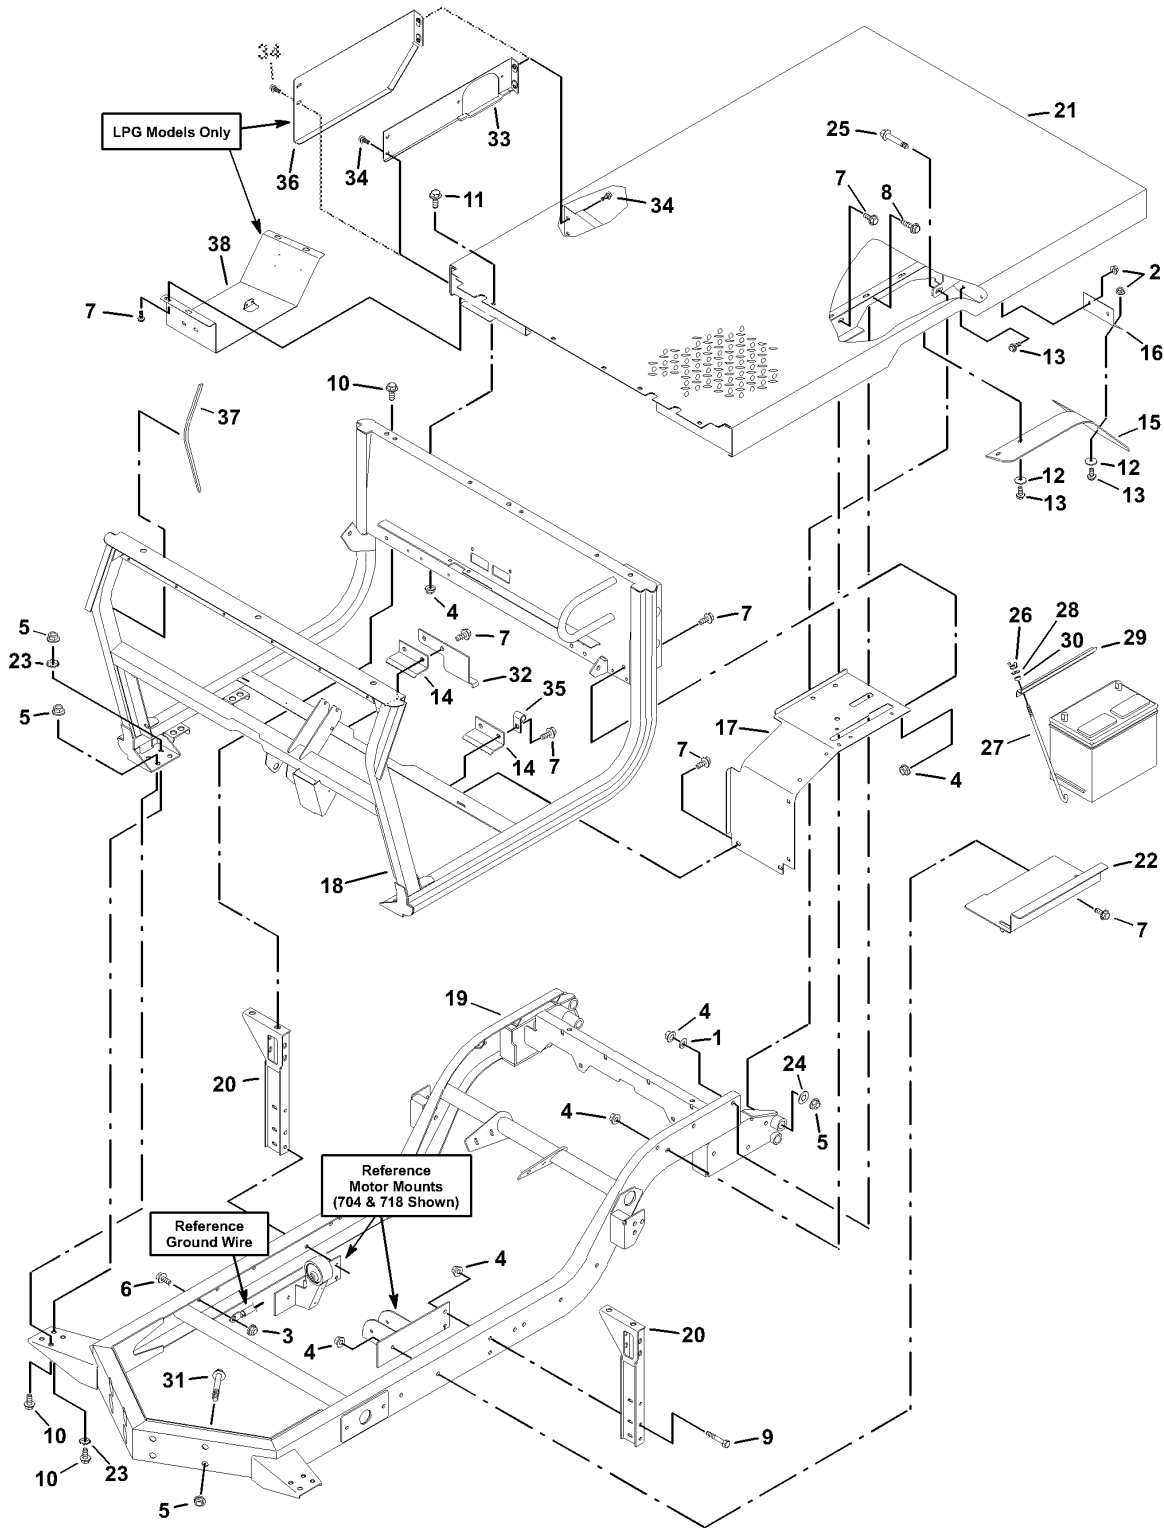

Frame, 4-Wheel 1/2-Ton And 1-Ton

Frame, 4-Wheel 1/2-Ton And 1-Ton

898704 Haulster, 4 Wheel, 1/2 Ton, EFI

Frame, 4-Wheel 1/2-Ton And 1-Ton

#	PART #	DESCRIPTION	QTY	NOTE
1	450391	Flat Washer, M10	4	
2	450452	Nut, M6-1 Hex Flange	14	
3	450453	Nut, M8-1.25 Hex Flange	1	
4	450454	Nut, M10-1.5 Hex Flange	19	
5	450455	Nut, M12-1.75 Hex Flange	18	
6	452388	Screw, M8-1.25 x 20 mm Hex Flange	1	
7	452398	Screw, M10-1.5 x 20 mm Flange	16	
8	452402	Screw, M10-1.5 x 50 mm Flange	4	
9	452406	Screw, M10-1.5 x 90 mm Flange	4	
10	452410	Screw, M12-1.75 x 30 mm Flange	12	
11	452399	Screw, M10-1.5 x 25 mm Hex Flange	5	
12	548175	Flat Washer, 1/4 x 1-1/4 in.	10	
13	800934	Screw, M6-1 x 16 mm Hex Flange	14	
14	842870	Angle, Support	2	
15	844049	FENDER,FLEXIBLE	2	
16	844156	Plate, Flap Mount	2	
17	2701221	PANEL, IND CONSOLE - SVC YEL	1	
	822819	Decal, Warning Parking Brake	1	
18	893145	FRAME, LOWER ROPS	1	
19	893235	FRAME AY, MAIN BLK	1	
20	893525	SUPPORT AY, PLATFORM BLK	2	
21	893404	PLATFORM AY,ONE-TON BLK	1	
21	893404G	PLATFORM AY, GALVANIZED 1-TON BLK	1	
21	894024	PLATFORM AY, HALF-TON	1	
21	894024G	PLATFORM AY,GALVAN 1/2 TON BLK	1	
22	894890	SUPPORT AY, BATTERY BLK	1	
23	309067	Lockwasher, 1/2" External Tooth	2	
24	809156	Spacer	2	
25	452414	Screw, M12-1.75 x 70 mm Flange	2	
26	800315	NUT,.31-18 YS WING (KC)	2	
27	806954	BOLT, J .31-18 12.44 YS	2	
28	809152		2	
29	815847	HOLD-DOWN, BATTERY BLK	1	
30	818303	SPACER,RUBBER	2	
31	452415	Screw, M12-1.75 x 80 mm Flange	8	
32	844647	ANGLE, HOLD-DOWN BLK	1	
33	894922	Panel, Fuel Tank	1	
33	894922G	Panel, Galvanized Fuel Tank	1	
34	800930	Screw, M8-1.25 x 16 mm Flange	1	
35	810437	Clamp, 1/2 in. P	1	
36	2703417.7	PANEL, VAPORIZER	1	
36	2703417G	Panel, fuel tank(LPG) galvanized	1	
37	828382	STRIPPING	1	
38	2704066.7	BRACKET, VAPORIZER	1	

Frame, 4-Wheel 1/2-Ton And 1-Ton