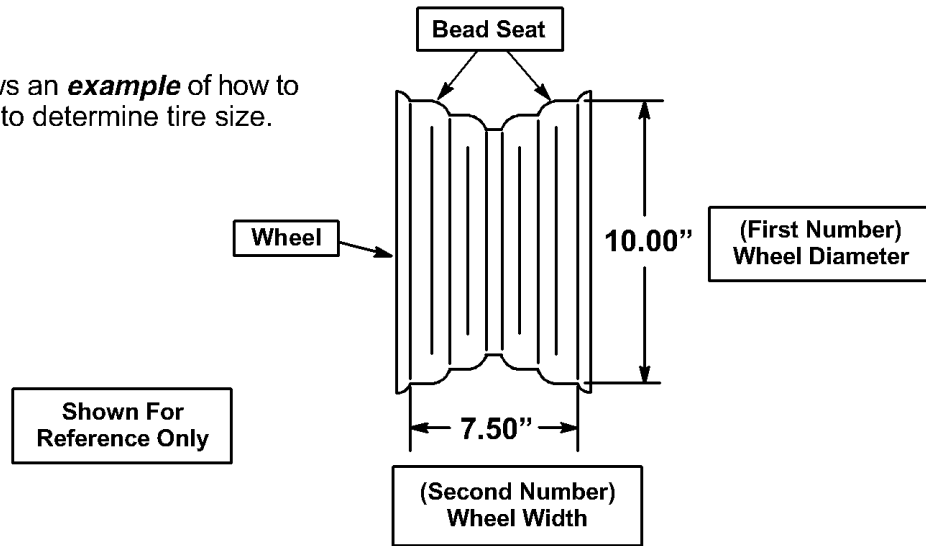

Wheel Size Measurement

WHEEL SIZE MEASUREMENT

Wheel size is determined by measuring the wheel at the bead seat.
The **first number** is the **wheel diameter** measured at the bead seat.
The **second number** is the **wheel width** measured at the bead seat.

The illustration shows an **example** of how to measure the wheel to determine tire size.