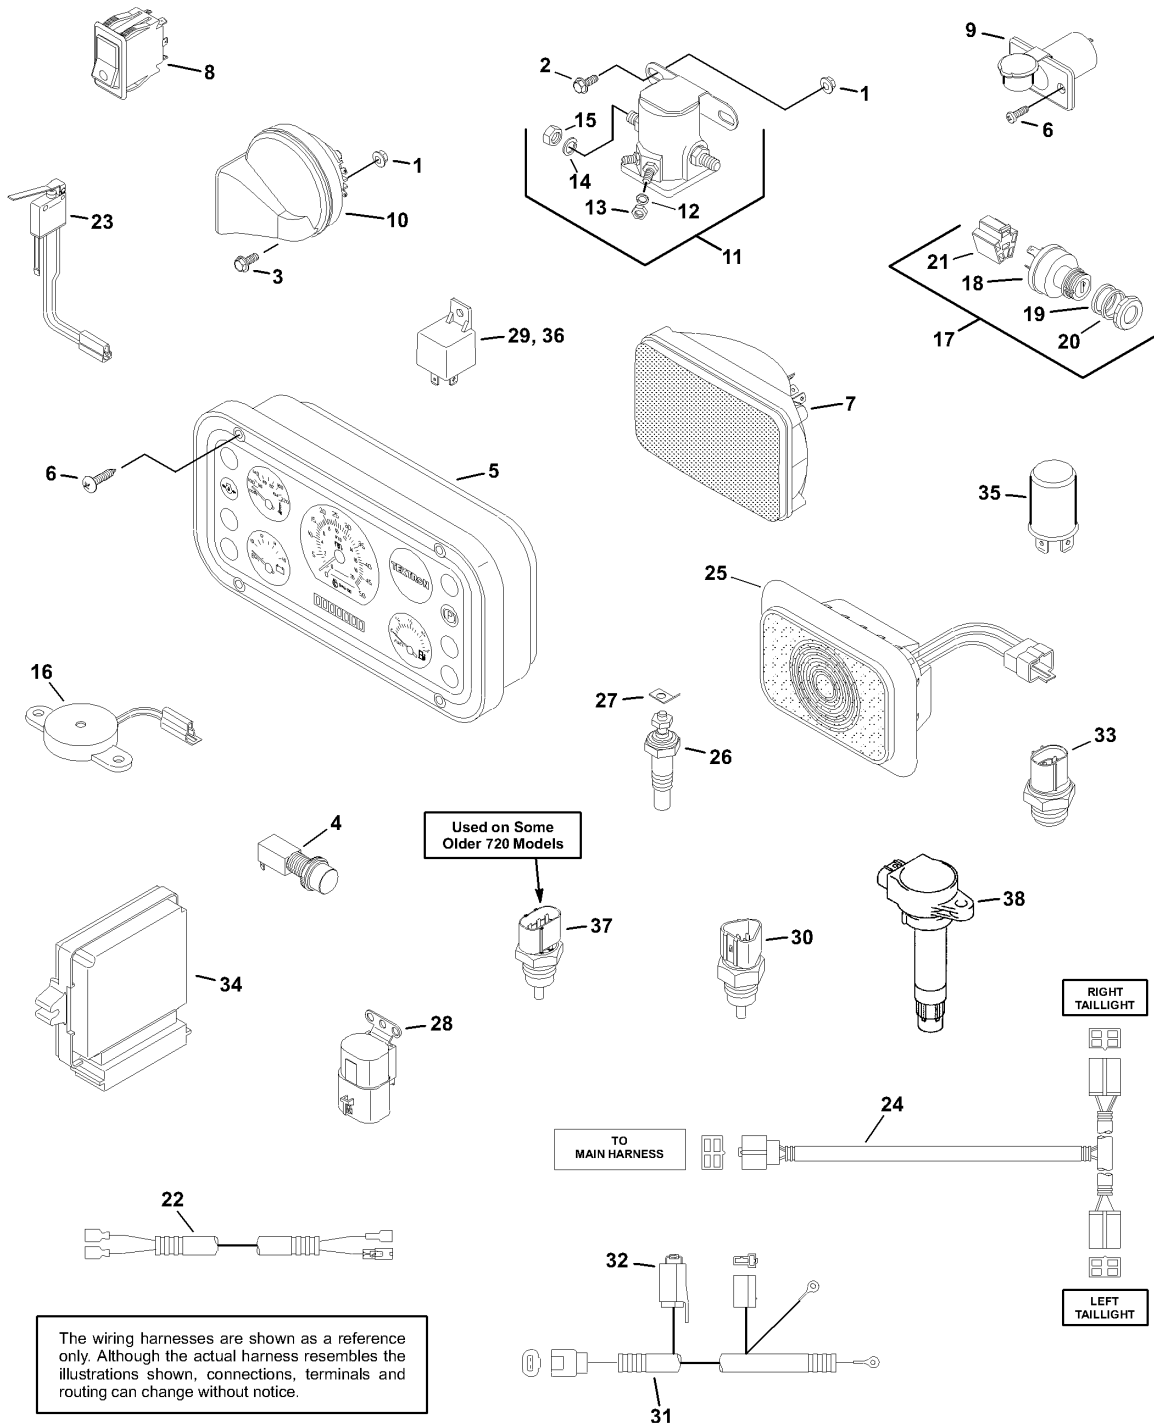

Electrical Components And Secondary Wiring Harnesses

Electrical Components And Secondary Wiring Harnesses

#	PART #	DESCRIPTION	QTY	NOTE
1	450452	Nut, M6-1 Hex Flange	3	
2	452378	Screw, M6-1 x 20 mm Flange	2	
3	800934	Screw, M6-1 x 16 mm Hex Flange	1	
4	830366	Switch, Horn	1	
5	841636	PANEL, W/TACH INSTRUMENT	1	
6	800943	Screw, #10-16 x 3/4" Thread Cutting	4	
7	837303	Headlight, Rectangular	2	
8	843581	Switch, Light	1	
9	843942	12V Outlet	1	
10	886090	Horn	1	
11	2701465	Solenoid, Starter	1	
12	120052	Lockwasher, #10	2	
13	132520	Nut, #10-32 Hex	2	
14	306325	Lockwasher, 5/16	2	
15	306932	Nut, 5/16-18 Hex	2	
16	890000	Buzzer, High Temperature	1	
17	890154	KIT,IGNITION SWITCH	1	
18	837295	Ignition Switch	1	
	837296	Connector, Ignition Switch	1	
19	837299	Spacer, 3/32 in.	1	
20	837300	Spacer, 1/16 in.	1	
21	890158	WIRE AY,CONN &	1	
22	894201	Harness, Fuel Sender	1	
23	894308	Switch, Clutch Micro	1	
24	894314	Harness, Taillight	1	
25	892676	Taillight	1	
26	843857	Coolant Temperature Sender	1	
27	829787	Terminal, 1/4 in. Male	1	
28	835480	RELAY, 30 AMP	1	
29	843167	Relay, 12V 15A DPST	2	
30	2702481	SENSOR,WATER TEMPERATURE	1	
31	2701758	HARNESS AY, FAN EFI R2 MT	1	
32	884398	Diode Connector Assembly	1	
33	2701757	SWITCH-FAN, ON 93C/OFF 88C	1	
34	2702975	CONTROLLER, 660 EFI/MT REV2	1	
35	822867	Flasher, Turn and Hazard 12 V	1	
36	2700867	Relay, 12V, 70 Amp SPST	1	
37	2702430	SENSOR, WATER TEMPERATURE	1	
38	2702916	COIL ASSY,IGNITION	3	
	826190	Tubing, 3/8 in. I.D. Black Convolute	1	
	826191	Tubing, 1/2 in. I.D. Black Convolute	1