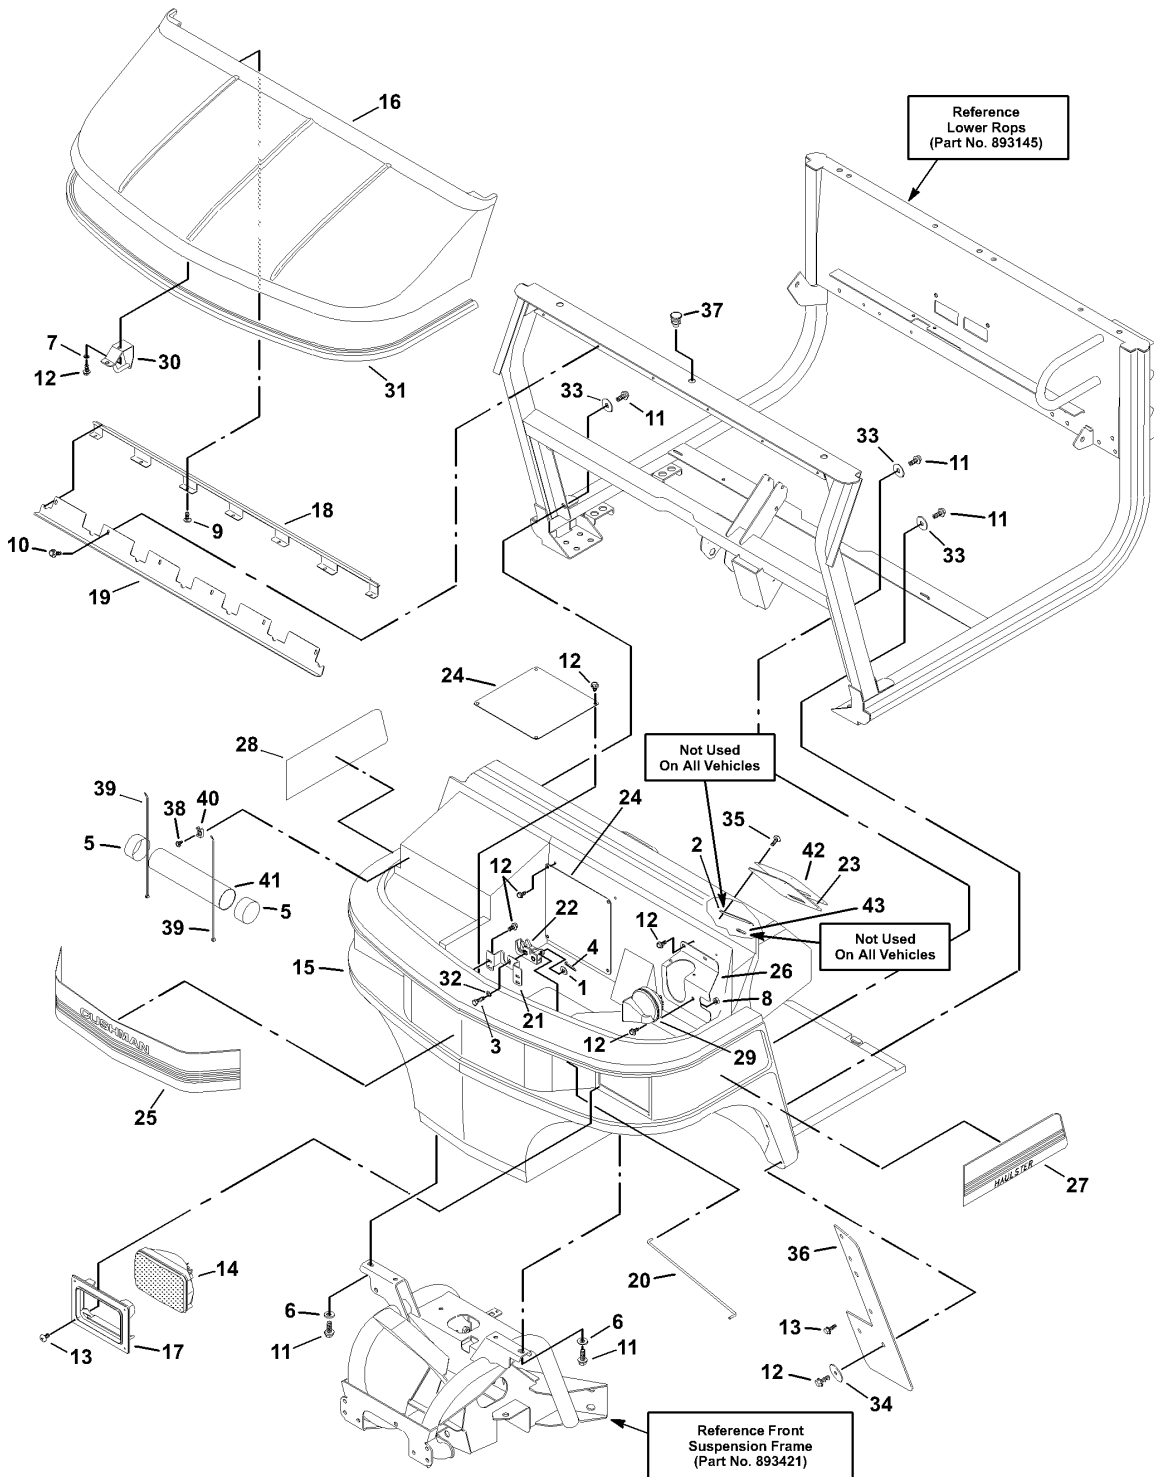

Body, Hood, Headlights (Part 1)

Body, Hood, Headlights (Part 1)

898704 Haulster, 4 Wheel, 1/2 Ton, EFI

Body, Hood, Headlights (Part 1)

#	PART #	DESCRIPTION	QTY	NOTE
1	303952	Flat Washer, #10	1	
2	894743	NUT AY, DOUBLE	2	
3	306419	Screw, 1/4-20 x 1/2 in. Hex Head	2	
4	306463	Cotter Pin, 1/16 x 1/2 in.	1	
5	38061A	Cap, Vinyl	2	
6	450400	Flat Washer, M8	2	
7	450410	Lockwasher, M6	2	
8	450452	Nut, M6-1 Hex Flange	1	
9	450541	Screw, M6-1 x 16 mm Hex Flange	7	
10	452695	Screw, M6-1 x 20 mm Self Tapping	6	
11	800930	Screw, M8-1.25 x 16 mm Flange	6	
12	800934	Screw, M6-1 x 16 mm Hex Flange	25	
13	800943	Screw, #10-16 x 3/4" Thread Cutting	10	
14	837303	Headlight, Rectangular	2	
15	2700792	Front Clip	1	
	821071	Decal, Not Motor Vehicle Notice	1	
	840901	Decal, Read Manual Warning	1	
16	841263	HOOD, HAULSTER - YELLOW	1	
17	841428	Bezel, Headlight	2	
18	841477	HINGE, HOOD BLK	1	
19	841637	Angle, Front Clip Mounting	1	
20	841715	Rod, Hood Release	1	
21	841753	Bracket, Hood Latch	1	
22	841787	LATCH,HOOD	1	
23	841866	Panel, Control	1	
24	841913	Plate, Access	2	
25	844430	Decal, Cushman	1	
26	844167	Bracket, Horn, Brake Fluid Reservoir	1	
27	844428	Decal, Left Side Turf Haulster	1	
28	844429	Decal, Right Side Turf Haulster	1	
29	886090	Horn	1	
30	894030	STRIKER AY, HOOD (PLATED)	1	
31	844669	SEAL,WEATHER TRUCK HOOD	1	
32	306488	Lockwasher, 1/4 External Tooth	2	
33	548159	Flat Washer, 5/16 x 1-1/4 in.	4	
34	548175	Flat Washer, 1/4 x 1-1/4 in.	8	
35	800582	Screw, 1/4-20 x 3/4" Truss Head	4	
36	844049	FENDER,FLEXIBLE	2	
37	844293	Plug, Panel	3	
38	800344	Screw, #10 Type AB Self Tapping	2	
39	823549	Cable Tie, 15-1/2 in.	2	
40	840508	Mount, Cable Tie	2	
41	38541	Tube, Clear Document	1	
42	2700275	Decal, Control Panel	1	
43	2700496	Insert, 1/4-20 Threaded	4	
893145	893145	FRAME, LOWER ROPS	1	

Body, Hood, Headlights (Part 1)