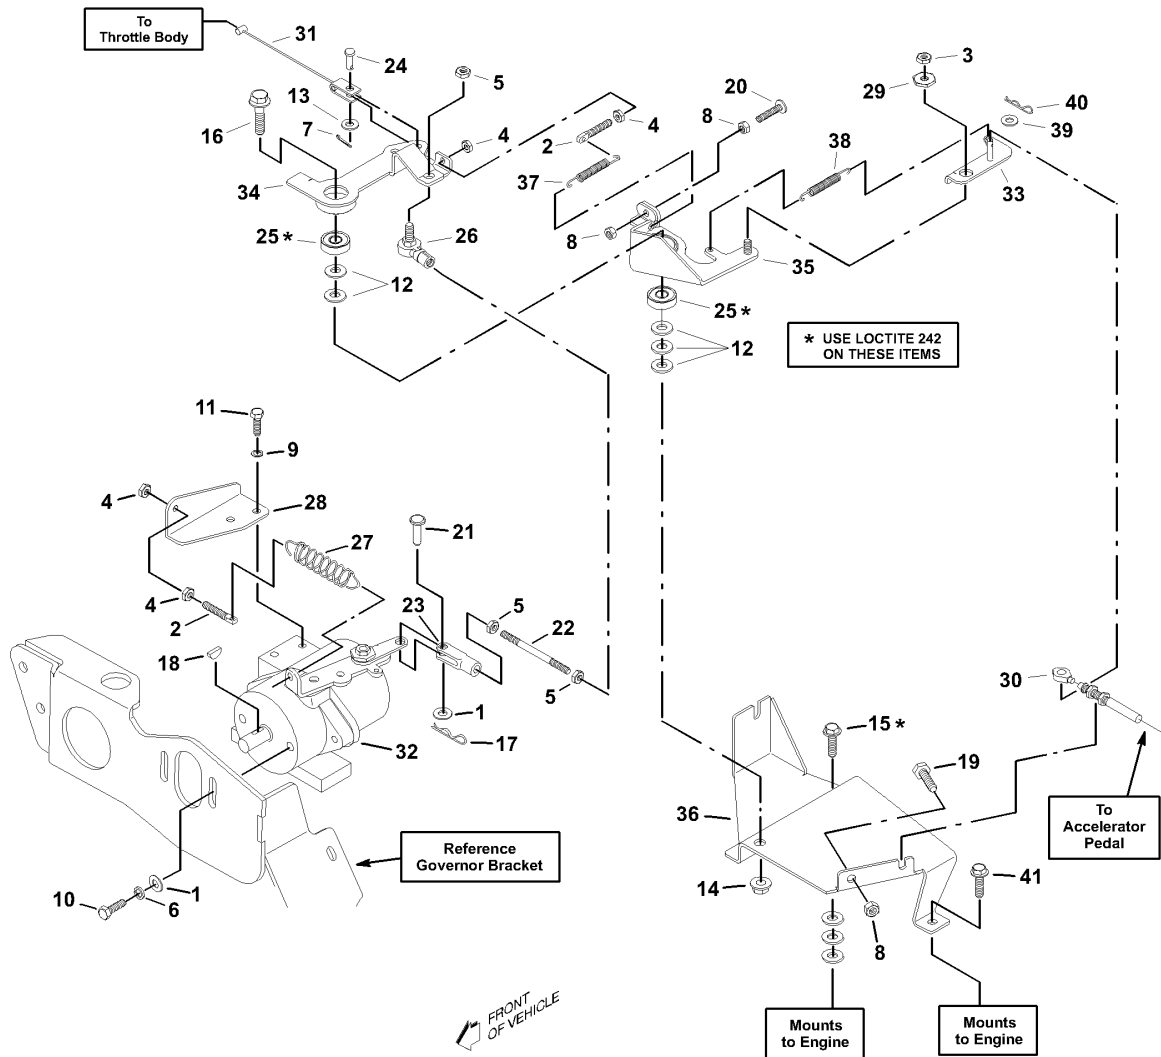

Governor And Throttle Linkage (Built After 8-9-00)

Governor And Throttle Linkage (Built After 8-9-00)

Governor And Throttle Linkage (Built After 8-9-00)

#	PART #	DESCRIPTION	QTY	NOTE
1	103867	Flat Washer, 5/16	6	
2	111893	Screw, #10-32 Special	2	
3	130728	Nut, 1/4-20 Hex Jam	1	
4	2702244	Nut, #10-32 Hex	4	
5	306320	Nut, 5/16-24 Hex	3	
6	306325	Lockwasher, 5/16	2	
7	306372	Cotter Pin, 3/32 x 1/2 in.	1	
8	306375	Nut, 1/4-20 Hex	3	
9	306396	Lockwasher, 1/4	2	
10	306450	Screw, 5/16-18 x 3/4 in. Hex Head	2	
11	306487	SCREW, 1/4 - 20 X 5/8 YS HX G5	2	
12	306981	Flat Washer, 3/8	5	
13	308090	Flat Washer, 1/4	1	
14	450454	Nut, M10-1.5 Hex Flange	1	
15	452388	Screw, M8-1.25 x 20 mm Hex Flange	1	
16	452401	Screw, M10-1.5 x 40 mm Flange	1	
17	548190	Hairpin	1	
18	2702249	Key, Woodruff 1/8 x 1/2 in.	1	
19	302288	Screw, 1/4-20 x 1 in. Hex Head	1	
20	800024	Screw, 1/4-20 x 1-1/2 in. Truss Head	1	
21	806773	Clevis Pin	1	
22	843536	ROD, GOVERNOR ARM (PLATED)	1	
23	810722	Yoke	1	
24	813379	Clevis Pin, 1/4 x 11/16"	1	
25	830140	Ball Bearing	2	
26	831586	Ball Joint	1	
27	833101	Spring, Extension	1	
28	833366	Bracket, Governor Spring	1	
29	835271	Nut, Governor Arm	1	
30	895119	CABLE, THROTTLE EFI	1	
31	2700503	CABLE, CARBURETOR S660 EFI	1	
32	2700810	GOVERNOR AY, COMPLETE	1	
33	2701129	Arm, Throttle	1	
34	2700859	Lever, Governor Arm	1	
35	2700540	Lever, Governor	1	
36	2701609	BASE, THROTTLE (PLATED)	1	
37	2700334	Spring, Governor	1	
38	2700335	Spring, Extension	1	
39	450399	Flat Washer, M6	1	
40	821164	Hair Pin, 1/4 x 1-1/8 x 1/16"	1	
41	2701829	BOLT	1	

Governor And Throttle Linkage (Built After 8-9-00)