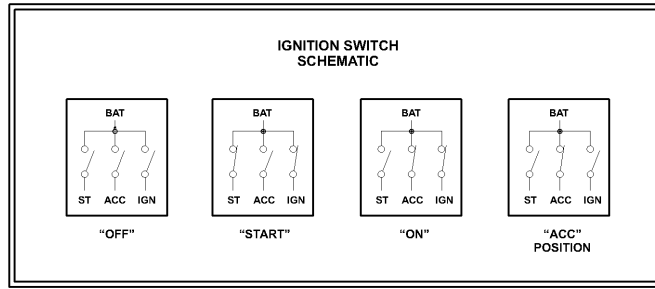

Wiring Schematic (Continued)