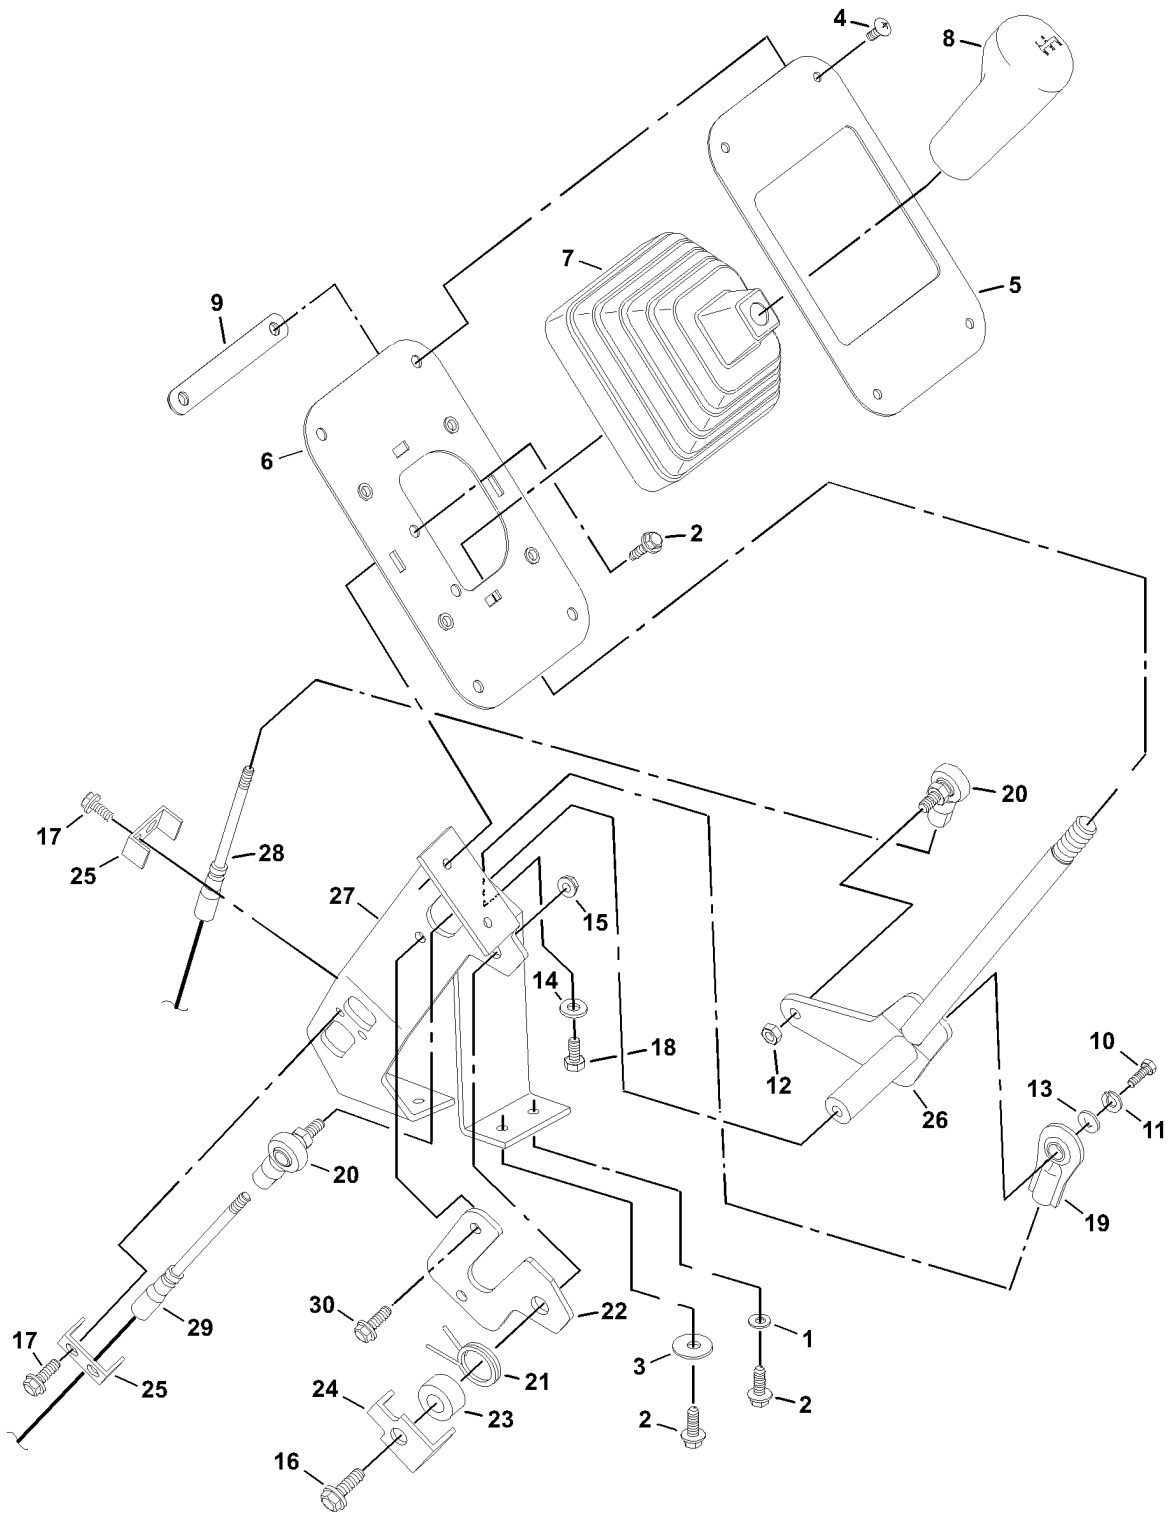

Shifter And Shifter Linkage (Built Prior To 5-21-01)

Shifter And Shifter Linkage (Built Prior To 5-21-01)

Shifter And Shifter Linkage (Built Prior To 5-21-01)

#	PART #	DESCRIPTION	QTY	NOTE
1	308090	Flat Washer, 1/4	5	
2	452695	Screw, M6-1 x 20 mm Self Tapping	6	
3	548175	Flat Washer, 1/4 x 1-1/4 in.	3	
4	800582	Screw, 1/4-20 x 3/4" Truss Head	4	
5	843792	Plate, Shifter Boot	1	
6	841265	PANEL, RH DASH BLK	1	
7	2702696	Boot, Control Lever	1	
8	2702695	Knob, Shifter	1	
9	894743	NUT AY, DOUBLE	1	
10	300977	Screw, 1/4-28 x 5/8 in. Hex Head	1	
11	306396	Lockwasher, 1/4	1	
12	306397	Nut, 1/4-28 Hex	1	
13	308090	Flat Washer, 1/4	1	
14	308091	Flat Washer, 1/2	1	
15	450454	Nut, M10-1.5 Hex Flange	1	
16	452400	Screw, M10-1.5 x 30 mm Hex Flange	1	
17	452695	Screw, M6-1 x 20 mm Self Tapping	4	
18	311763	Screw, 1/2-20 x 2-1/4 in. Hex Head	1	
19	842773	Rod End, 1/2-20	1	
20	842774	Ball Joint, 1/4-28	2	
21	843614	Spring, Torsion	1	
22	843679	Plate, Wear	1	
23	843685	Bushing, Spring	1	
24	843686	TAB,LOCATING (PLATED)	1	
25	843724	Clamp, Cable	2	
26	893967	SELECTOR AY (PLATED)	1	
27	893968	MOUNT AY, SHIFTER BLK	1	
28	2701273	Cable, Shifter	1	
29	2701328	CABLE, SHIFT - 89"	1	
30	452692	Screw, M6-1 x 12 mm Self Tap	2	

Shifter And Shifter Linkage (Built Prior To 5-21-01)