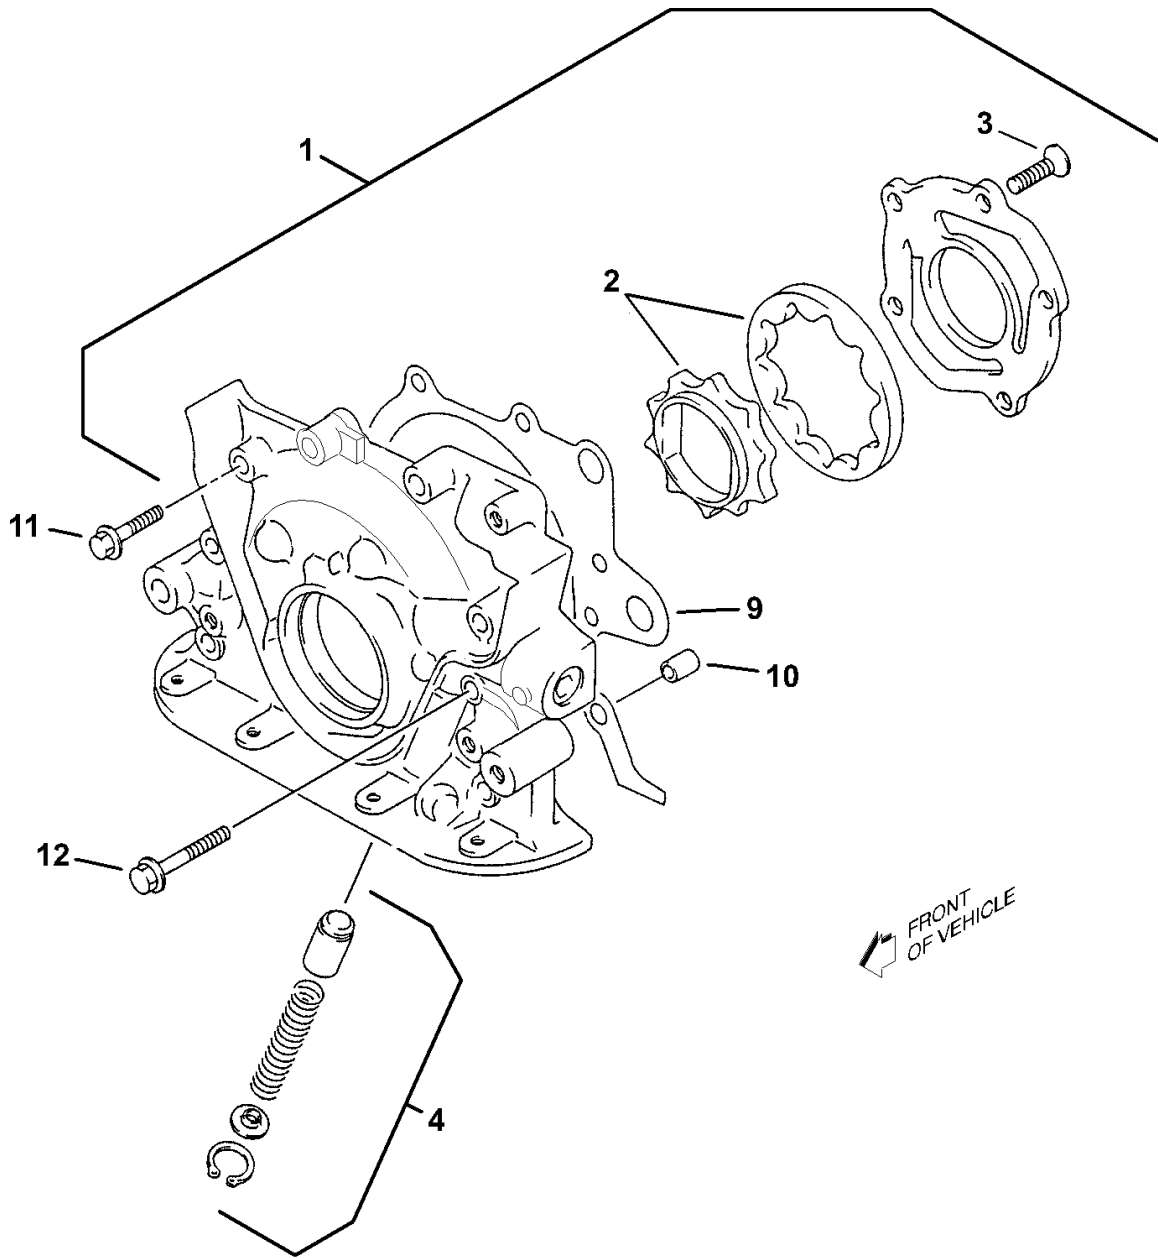

Oil Pump

Oil Pump

#	PART #	DESCRIPTION	QTY	NOTE
1	2702515	PUMP SET,OIL	1	
2	2702516	ROTOR SET	1	
3	2702517	SCREW	5	
4	2702518	VALVE SET	1	
5	2701800	GASKET, OIL PUMP CASE	1	
6	2701949	PIN	2	
7	2702519	BOLT	4	
8	2702520	BOLT	4	
9			1	
10			1	
11			1	
12			1	

Oil Pump