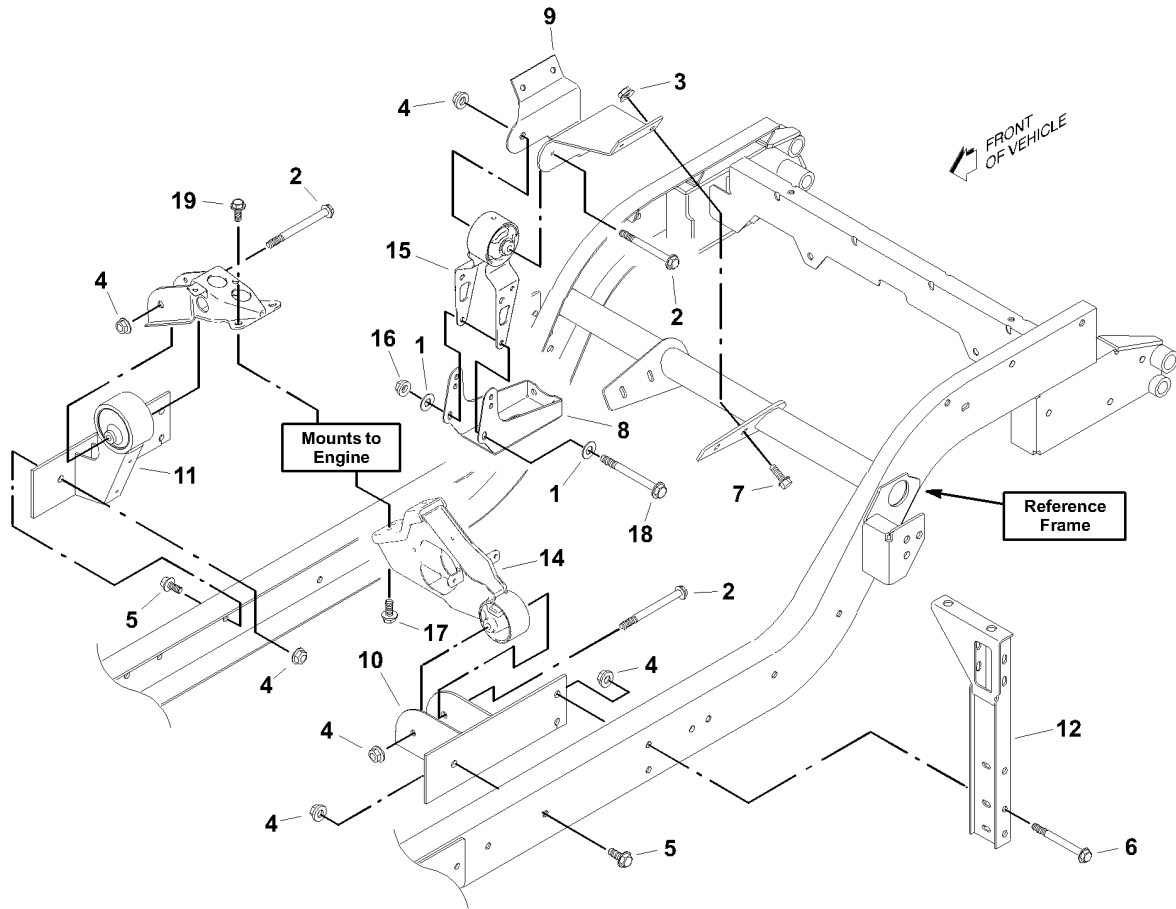

Engine And Transmission Mounts (Built After 8-9-00)

Engine And Transmission Mounts (Built After 8-9-00)

Engine And Transmission Mounts (Built After 8-9-00)

#	PART #	DESCRIPTION	QTY	NOTE
1	103867	Flat Washer, 5/16	2	
2	452405	Screw, M10-1.5 x 80 mm Flange	3	
3	450453	Nut, M8-1.25 Hex Flange	4	
4	452454	Nut, M10-1.50(10.9)	9	
5	452398	Screw, M10-1.5 x 20 mm Flange	2	
6	452406	Screw, M10-1.5 x 90 mm Flange	4	
7	452389	Screw, M8-1.25 x 25 mm Hex Flange	4	
8	839946	BRACKET,MUFFLER BLK	1	
9	845206.7	BRACKET,TRANSMSN TO FRAME BLK	1	
10	894998.7	Left Engine Mount	1	
11	2701698	MOUNT AY, RIGHT MOTOR - SVC	1	
12	893525	SUPPORT AY, PLATFORM BLK	2	
13	2702997	MOUNTING, FRONT RH REV2	1	
14	2703000	MOUNTING, FRONT LH REV2	1	
15	2703001	MOUNTING, REAR	1	
16	2703002	Nut	2	
17	2701827	Bolt, Left Side Engine Mount	4	
18	2702661	BOLT	2	
19	2702998	BOLT	3	

Engine And Transmission Mounts (Built After 8-9-00)