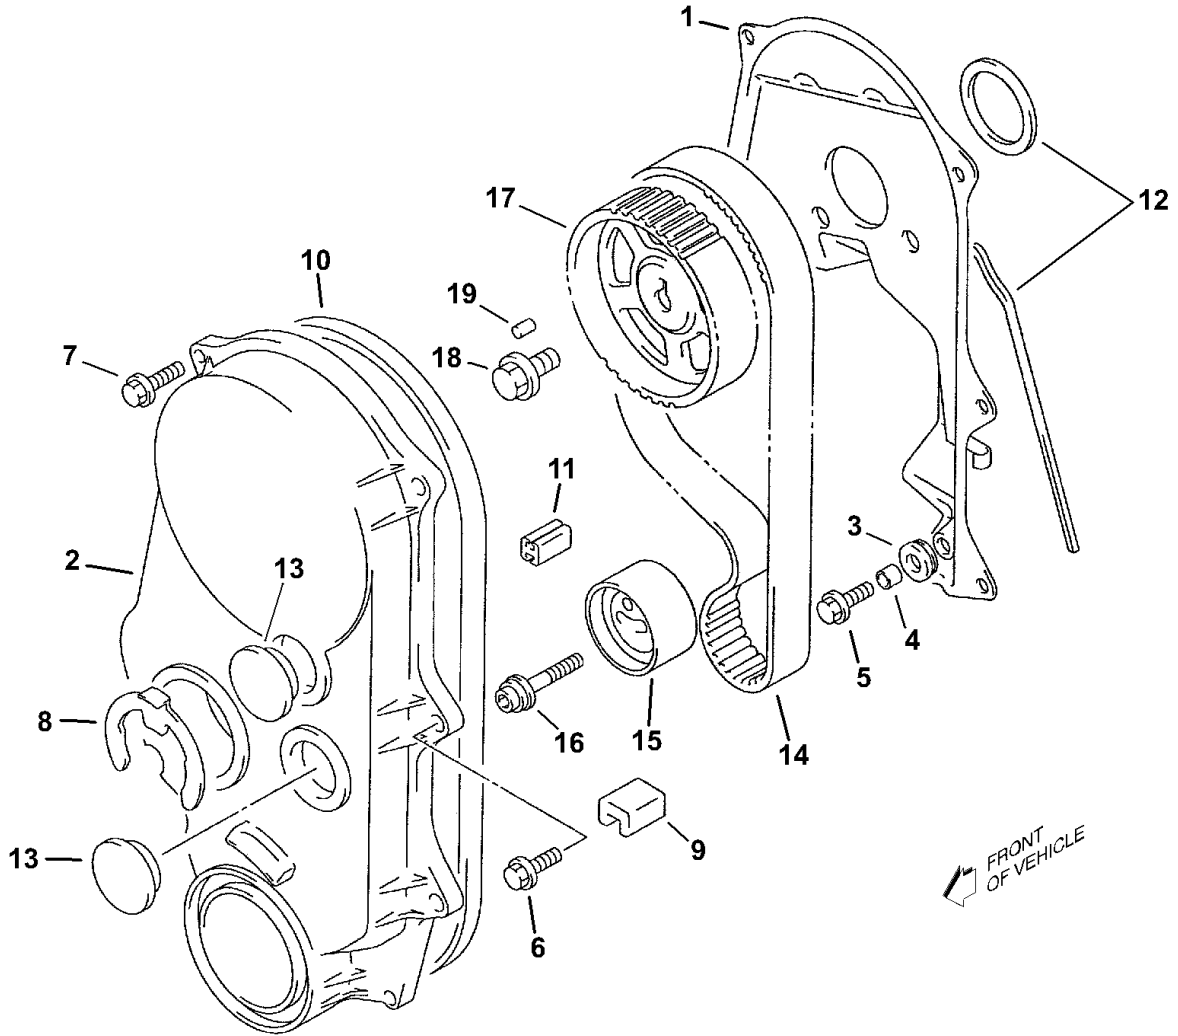

Timing Belt & Timing Cover

Timing Belt & Timing Cover

#	PART #	DESCRIPTION	QTY	NOTE
1	2701973	COVER,TIMING BELT INSIDE	1	
2	2701974	COVER,TIMING BELT OUTSIDE	1	
3	2701975	GROMMET	4	
4	2701976	SPACER (6.8X10X7)	4	
5	2701977	BOLT (6X20)	4	
6	2701978	BOLT	5	
7	2701834	BOLT	3	
8	2701980	E RING	1	
9	2701981	SEAL	1	
10	2701979	SEAL,COVER OUTSIDE	1	
11	2701982	SEAL	1	
12	2701983	SEAL SET	1	
13	2701984	CAP	2	
14	2701985	BELT, TIMING	1	
15	2701986	TENSIONER	1	
16	2701987	BOLT	1	
17	2701988	PULLEY,CAM SHAFT TIMING	1	
18	2701989	BOLT	1	
19	2701990	PIN	1	

Timing Belt & Timing Cover