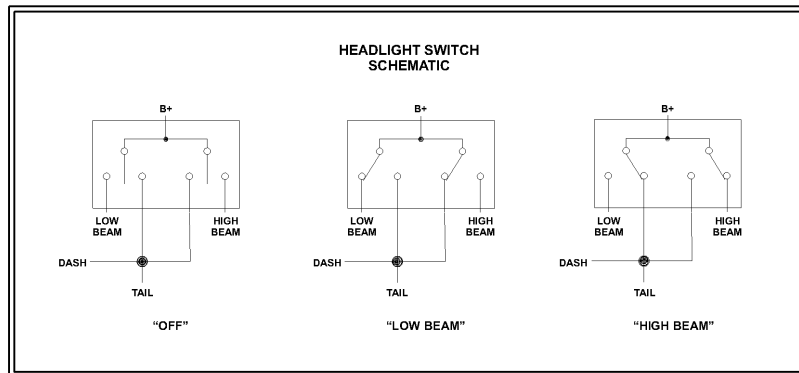

Wiring Schematic (Continued)