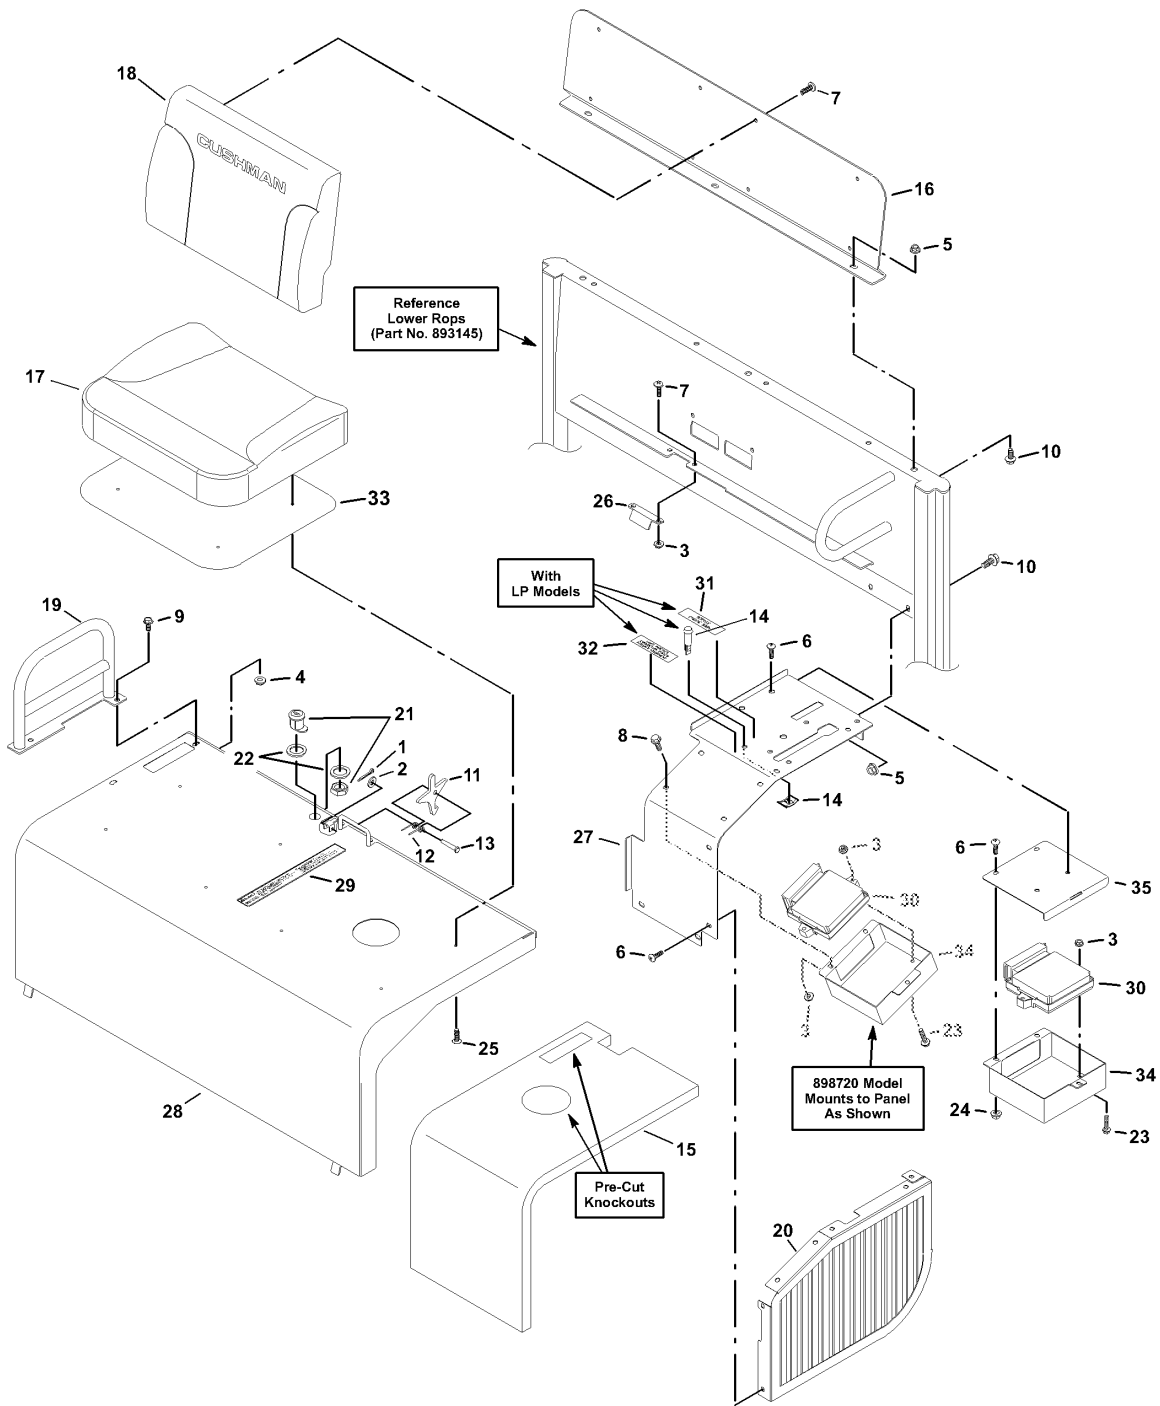

Engine Cover

Engine Cover

#	PART #	DESCRIPTION	QTY	NOTE
1	306328	Cotter Pin, 3/32 x 3/4"	1	
2	308090	Flat Washer, 1/4	1	
3	450452	Nut, M6-1 Hex Flange	4	
4	450453	Nut, M8-1.25 Hex Flange	2	
5	450454	Nut, M10-1.5 Hex Flange	5	
6	800026	Screw, 1/4-20 x 3/4" Pan Head	11	
7	450541	Screw, M6-1 x 16 mm Hex Flange	10	
8	452378	Screw, M6-1 x 20 mm Flange	3	
9	452388	Screw, M8-1.25 x 20 mm Hex Flange	2	
10	452398	Screw, M10-1.5 x 20 mm Flange	5	
11	523085	Latch, Engine Cover	1	
12	816401	Spring, Torsion	1	
13	830784	Clevis Pin, 1/4 x 1-7/8 in.	1	
14	825939	LIGHT INDICATOR,RED	1	
15	841804	INSULATION, ENGINE COVER	3	
16	842030	Mount, Backrest	1	
17	893321	SEAT BASE AY	2	
18	893322	Backrest	2	
19	893541	Handhold, Right Side	1	
20	894232	COVER AY, LEFT BLK	1	
21	840436	Lock, Engine Cover	1	
22	309488	Washer	2	
23	450544	Screw, M6-1 x 30 mm Pan Head	2	
24	548910	Nut, 1/4-20 Hex Flange	2	
25	450543	Screw - Pan Head M6-1.0 X 25	8	
26	2702199	Catch, Engine Latch	1	
27	2701221	PANEL, IND CONSOLE - SVC YEL	1	
	822819	Decal, Warning Parking Brake	1	
28	2701224	COVER AY, ENGINE - SVC YEL	1	
29	845038	Decal, Operation	1	
30	2702975	CONTROLLER, 660 EFI/MT REV2	1	
30	2702917	CONTROLLER, 660 EFI/AT REV1	1	
30	2702973	CONTROLLER, 660 EFI/AT REV2	1	
31	2704063	DECAL, SERVICE ENGINE SOON	1	
32	2704064	DECAL, LIGHT INDICATES	1	
33	2702725	SEAL,SEAT BASE	2	
34	2701105.7	COVER, ENGINE CONTROL UNIT	1	
35	2701817.7	COVER, ENGINE CONTROL UNIT	1	
893145	893145	FRAME, LOWER ROPS	1	

Engine Cover