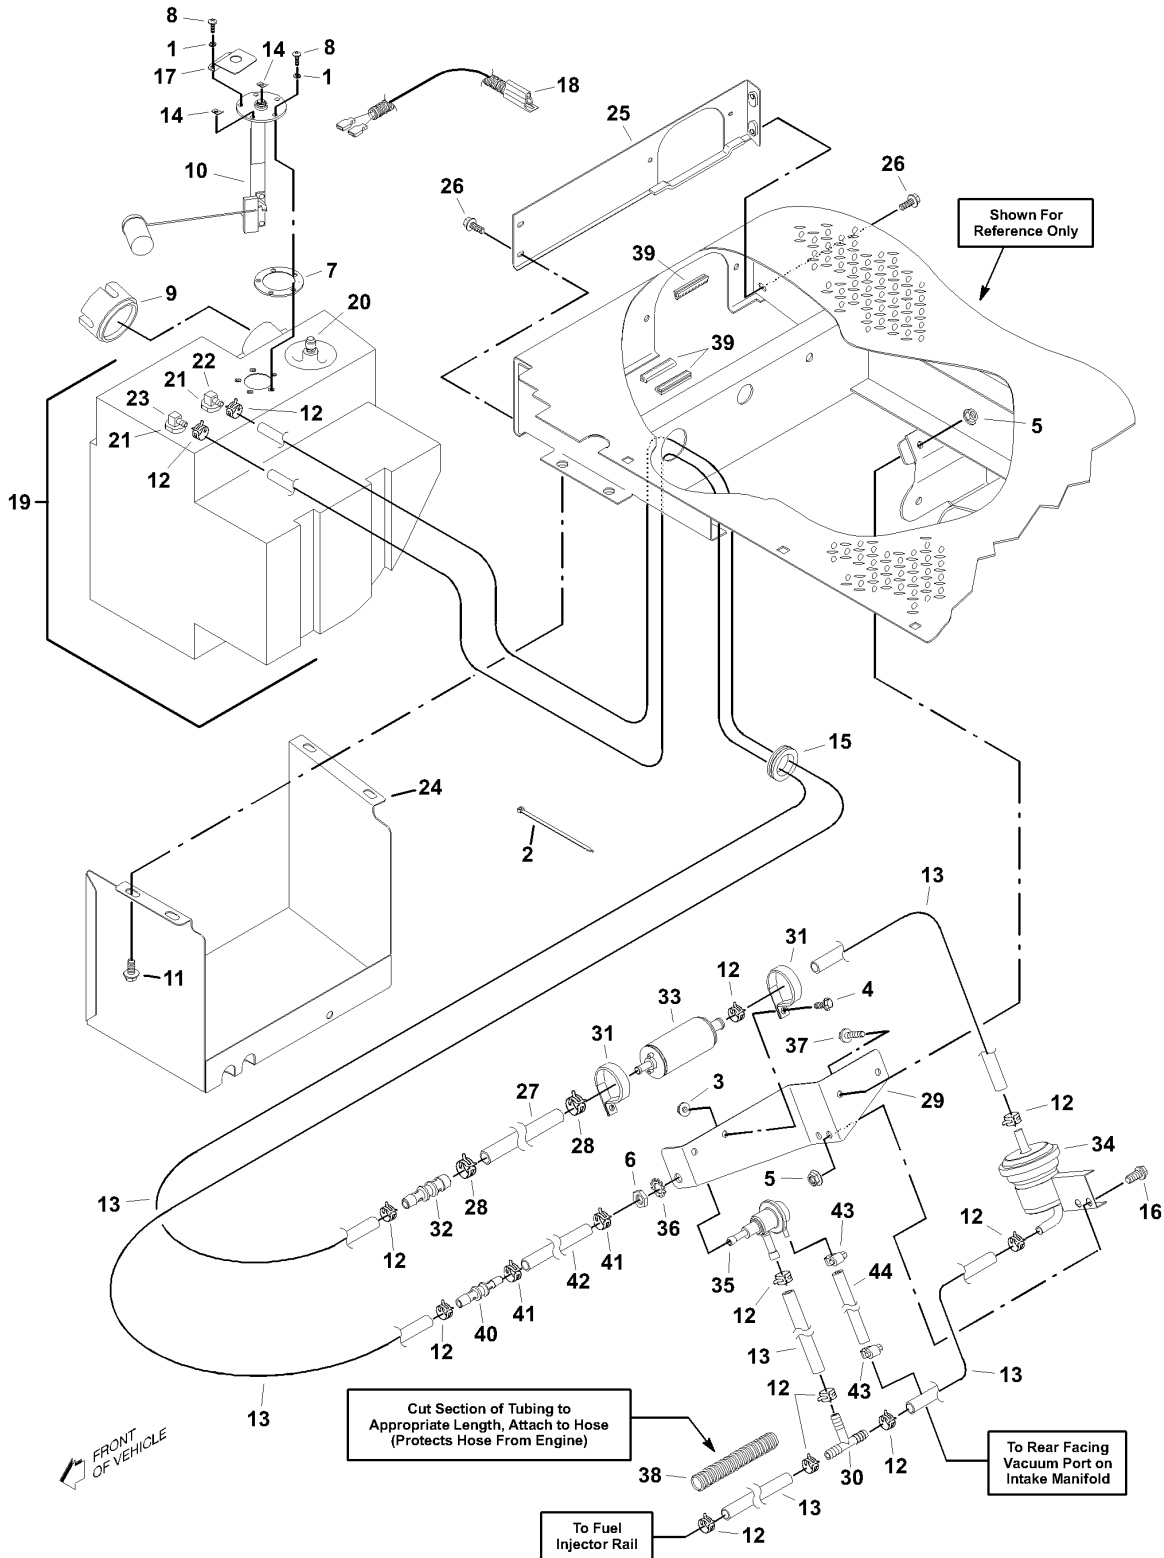

Fuel System (Built After 8-9-2000)

Fuel System (Built After 8-9-2000)

Fuel System (Built After 8-9-2000)

#	PART #	DESCRIPTION	QTY	NOTE
1	120052	Lockwasher, #10	5	
2	320107	Cable Tie, 7-1/2 in.	2	
3	450452	Nut, M6-1 Hex Flange	4	
4	452378	Screw, M6-1 x 20 mm Flange	4	
5	450453	Nut, M8-1.25 Hex Flange	8	
6	800875	Nut, M12-1.25 Hex Flange	1	
7	829954	Gasket, Fuel Tank	1	
8	800021	Screw, #10-24 x 1/2" Truss Head	5	
9	843343	CAP,FUEL UNVENTED	1	
10	843298	Sender, Fuel Level	1	
11	452398	Screw, M10-1.5 x 20 mm Flange	4	
12	4113022	Clamp, Clutch Type Hose	12	
13	826590	Hose, Fuel Filter to Engine 5/16 in.	1	
14	829787	Terminal, 1/4 in. Male	2	
15	829997	Grommet	1	
16	800930	Screw, M8-1.25 x 16 mm Flange	6	
17	833953	Cover, Fuel Sender	1	
18	894201	Harness, Fuel Sender	1	
19	841969	Fuel Tank	1	
20	836852	Breather, Tank	1	
21	84310	GROMMET, FUEL TANK	2	
22	843727	ELBOW, 90 DEGREE	1	
23	843726	Tube, Fuel Pick Up	1	
24	843078	Support, Fuel Tank	1	
25	894922	Panel, Fuel Tank	1	
26	800930	Screw, M8-1.25 x 16 mm Flange	4	
27	832505	HOSE	1	
28	4113021	CLAMP, HOSE CLUTCH-TYPE .44 BS	2	
29	2701693.7	Bracket, Fuel Pump	1	
30	4115904	Tee, 1/4" Hose	1	
31	2700166	Clamp, Filter	1	
32	4113019	Adapter, 5/16 to 1/2 in. Hose	1	
33	2701897	Pump, Electric Fuel	1	
34	2701898	Fuel Filter	1	
35	2701899	REGULATOR AY	1	
36	309067	Lockwasher, 1/2" External Tooth	1	
37	452389	Screw, M8-1.25 x 25 mm Hex Flange	2	
38	826191	Tubing, 1/2 in. I.D. Black Convolute	1	
39	821893	Trim, Push On	1	
40	4113018	Reducer, 5/16 to 1/4" Hose	1	
41	4113023	CLAMP, HOSE CLUTCH-TYPE .25 BS	2	
42	830245	BRACKET BLK	1	
43	825624	Clamp, Hose	2	
44	831039	Hose, Tee to Canister	1	

Fuel System (Built After 8-9-2000)