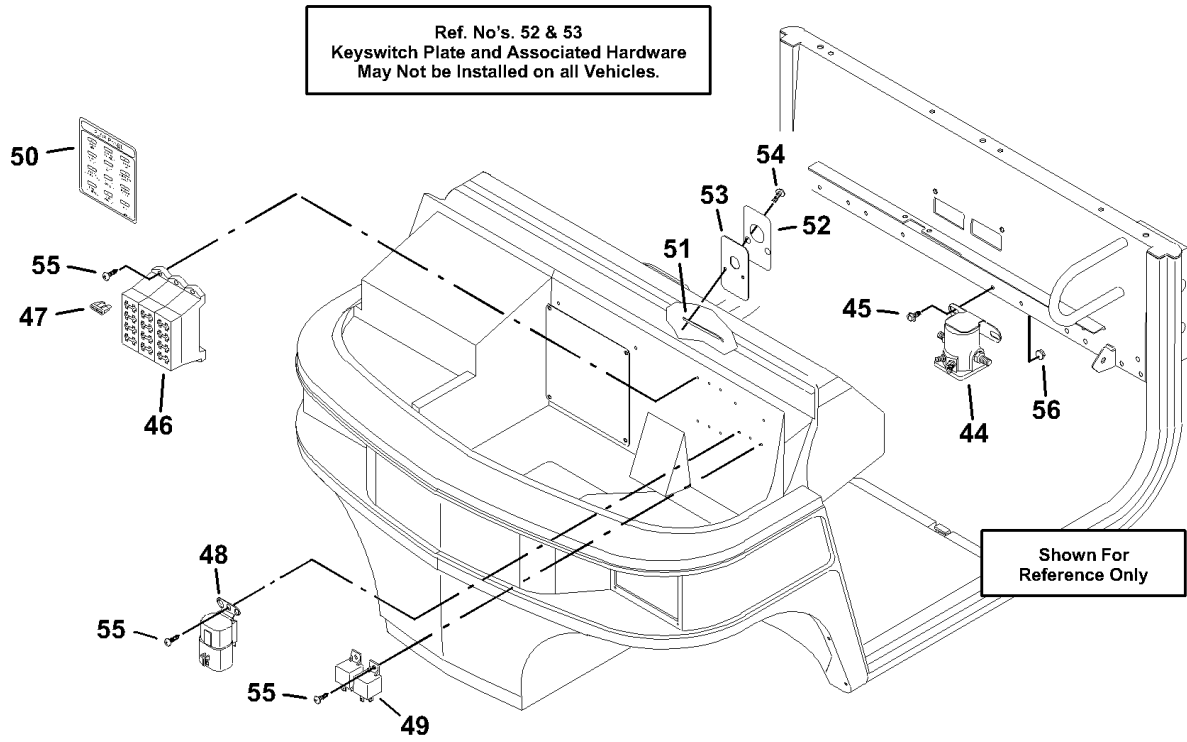

Body, Hood, Headlights (Part 2)

Body, Hood, Headlights (Part 2)

#	PART #	DESCRIPTION	QTY	NOTE
44	2701465	Solenoid, Starter	1	
45	452378	Screw, M6-1 x 20 mm Flange	2	
46	825996	Fuse Holder	3	
47	826000	Fuse, 20 Amp	1	
47	833038	FUSE,30 AMP	1	
47	836892	Fuse, 10 Amp	1	
47	842983	Fuse, 15 Amp	1	
48	2700867	Relay, 12V, 70 Amp SPST	1	
49	843167	Relay, 12V 15A DPST	2	
50	2703150	DECAL, FUSES	1	
51	2702012	Strap Nut, 1/4-20 x 2 in.	1	
52	2702014	Decal, Ignition Switch Panel	1	
53	2701850.7	Panel, Ignition Switch	1	
54	800582	Screw, 1/4-20 x 3/4" Truss Head	2	
55	800943	Screw, #10-16 x 3/4" Thread Cutting	10	
56	450452	Nut, M6-1 Hex Flange	2	
	2701091	SVC KIT, CLIP INSERTS-6 & 8MM	1	

Body, Hood, Headlights (Part 2)