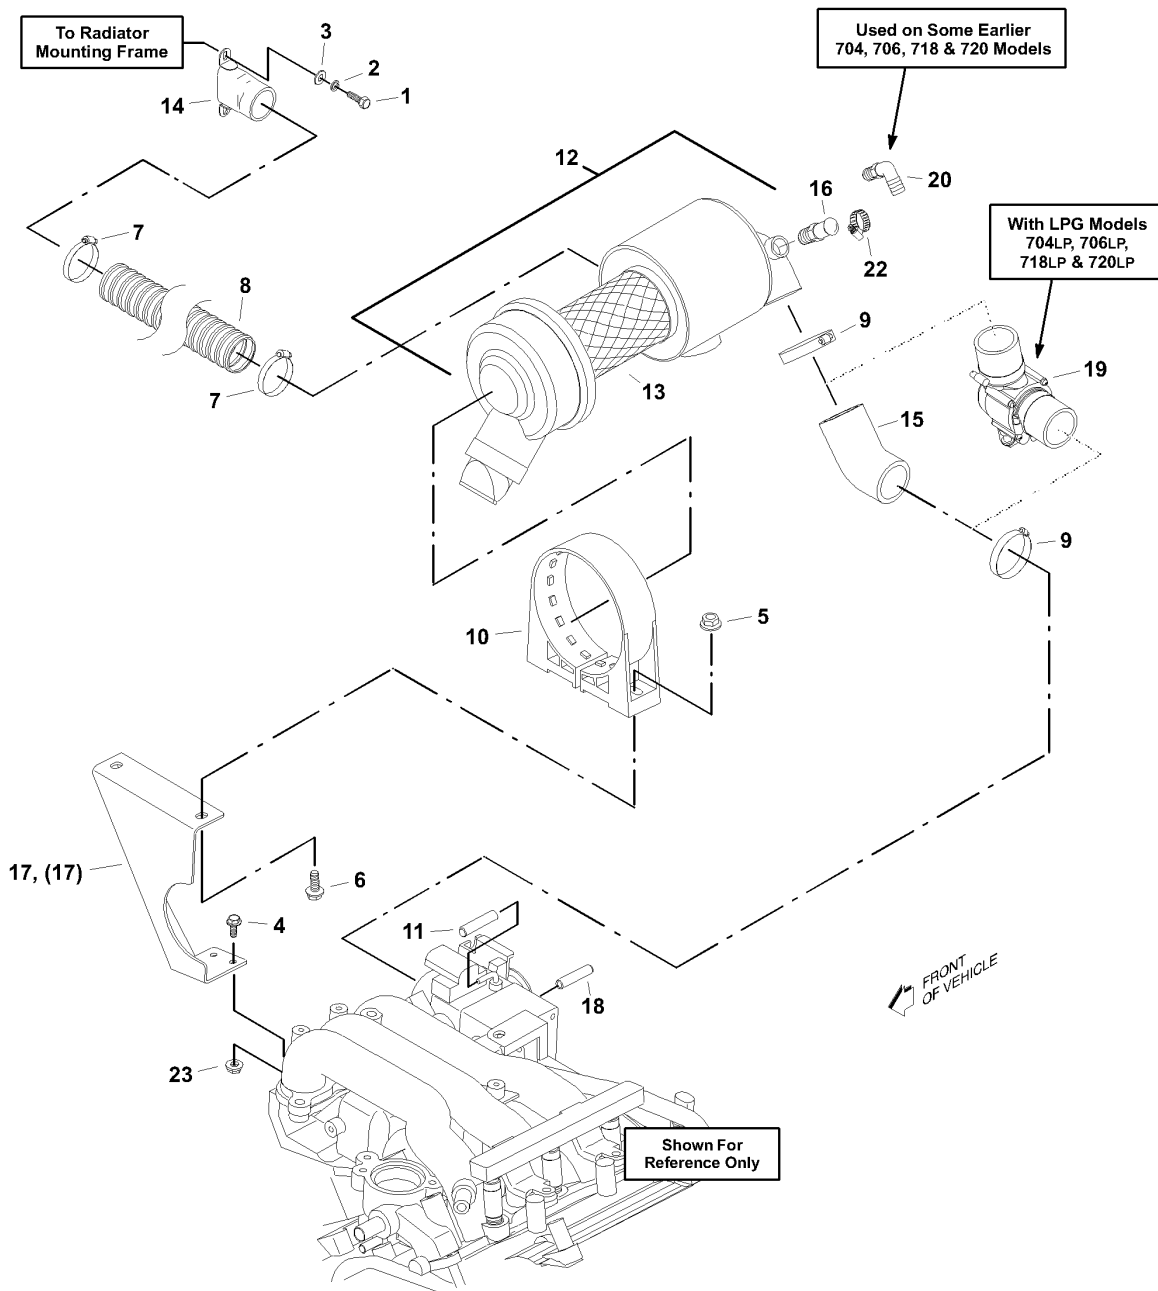

Air Cleaner, Bracket And Filter (Built After 8-9-00)

Air Cleaner, Bracket And Filter (Built After 8-9-00)

Air Cleaner, Bracket And Filter (Built After 8-9-00)

#	PART #	DESCRIPTION	QTY	NOTE
1	300646	Screw, 1/4-20 x 3/4" Hex Head	2	
2	306396	Lockwasher, 1/4	2	
3	308090	Flat Washer, 1/4	2	
4	800934	Screw, M6-1 x 16 mm Hex Flange	2	
5	450453	Nut, M8-1.25 Hex Flange	2	
6	452389	Screw, M8-1.25 x 25 mm Hex Flange	2	
7	825358	Clamp, Worm Drive 2.75" Dia.	4	
8	834217	Hose, 2" x 29" Heater	1	
9	825358	Clamp, Worm Drive 2.75" Dia.	2	
10	842915	Bracket, Air Filter	1	
11	842997	CAP., 109 I.D. X.750	1	
12	893182	FILTER AY, AIR	1	
13	840352	ELEMENT, FILTER AIR-NOW 5000913	1	
14	888549	Connector, Hose	1	
15	2701393	HOSE, AIR CLEANER	1	
16	841230	CONNECTOR, 3/8 HOSE X 1/8 NPT	1	
17	2701446.7	BRACKET, AIR CLEANER BLK	1	
17	2704065.7	BRACKET, AIR CLEANER	1	
18	2702431	PLUG	1	
19	2703985	KIT, LP-GAS MIXER	1	
20	2700333	ADAPTOR, 90-1/4 NPT-1/2 TUBE	1	
21	450452	Nut, M6-1 Hex Flange	2	
22	830930	Clamp, Hose	1	
23			1	

Air Cleaner, Bracket And Filter (Built After 8-9-00)