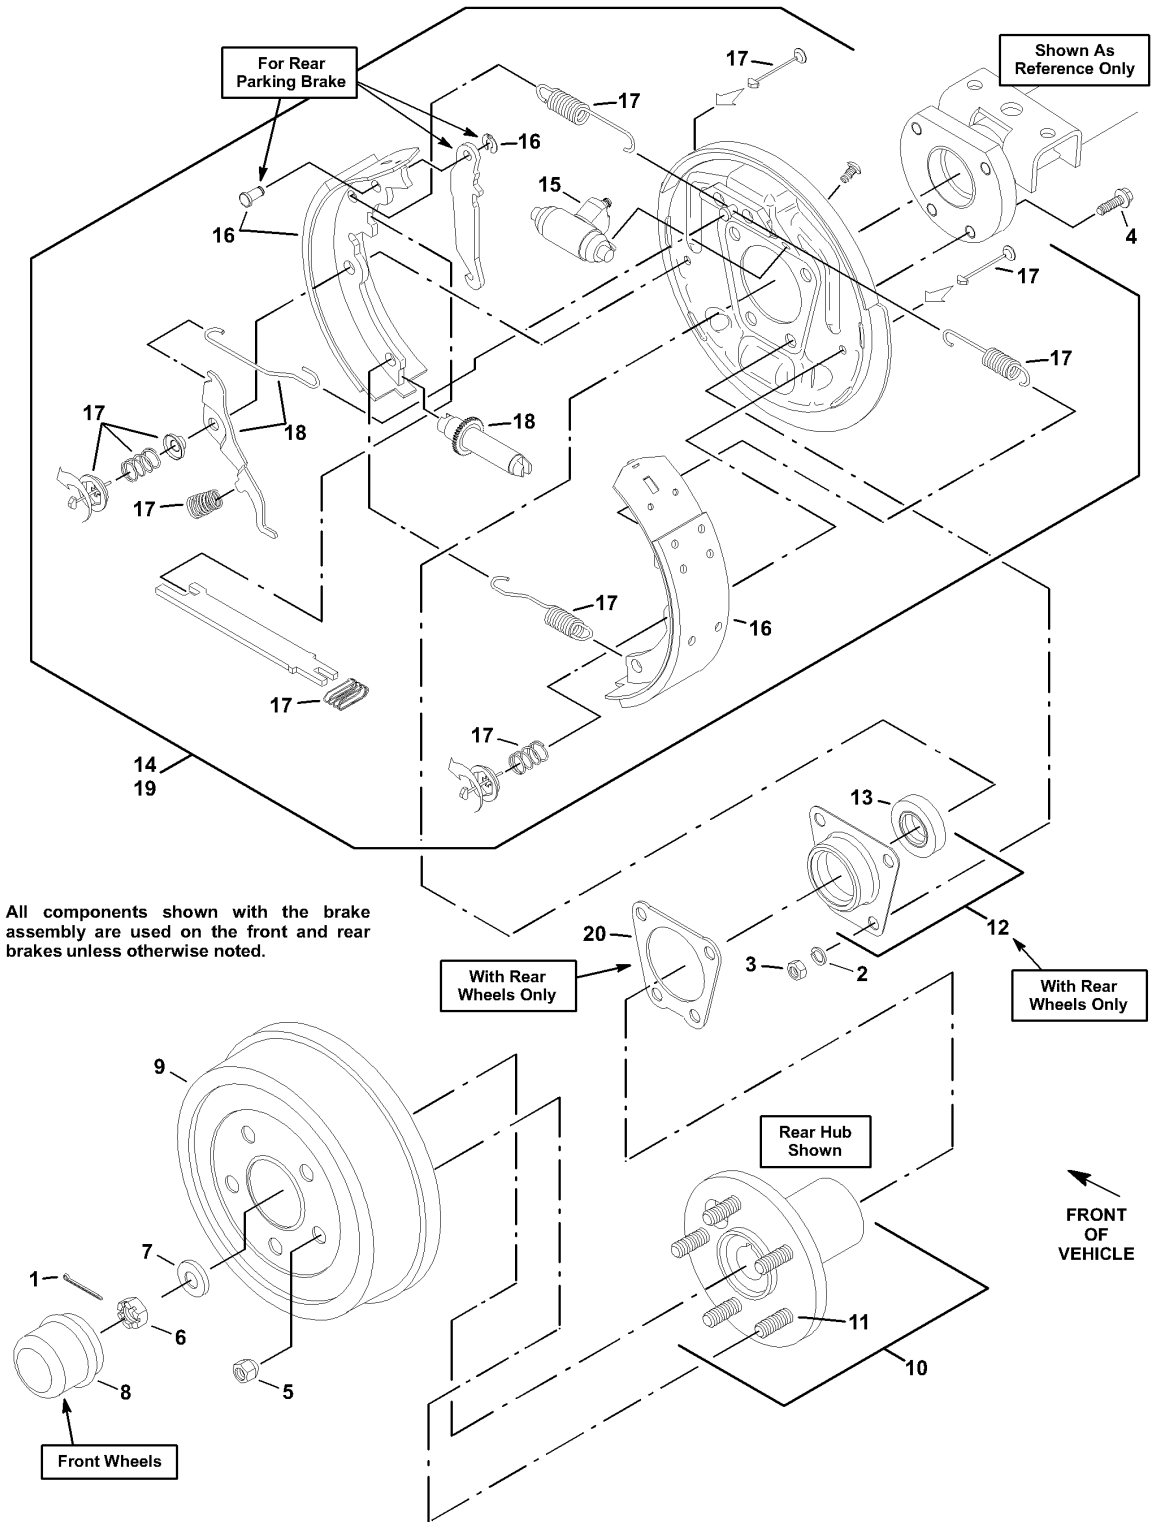

Front And Rear Brakes & Hubs

All components shown with the brake assembly are used on the front and rear brakes unless otherwise noted.

Front And Rear Brakes & Hubs

#	PART #	DESCRIPTION	QTY	NOTE
1	304636	Cotter Pin, 1/8 x 1-1/8"	2	
2	306325	Lockwasher, 5/16	8	
3	306932	Nut, 5/16-18 Hex	8	
4	800944	Screw, M10-1.5 x 25 mm	8	
5	800909	Nut, M12-1.5 Wheel Lug	10	
6	805843	NUT, .62-18 ZS HX SLOTTED (KC)	2	
7	809156	Spacer	2	
8	817250	Cap, Grease	2	
9	841430	Brake Drum	2	
10	893553	HUB AY,WHEEL	2	
11	800908	Bolt, M12-1.5 x 42 mm Wheel	10	
10	893206	HUB AY BLK	2	
	808088	Outer Bearing Cup	1	
	814474	Inner Bearing Cup	1	
	800908	Bolt, M12-1.5 x 42 mm Wheel	10	
10	894535	HUB AY,WLDMT BLK	1	
12	893519	Retainer , Complete	2	
13	838539	Seal, Oil	1	
14	893585	Front Left Side Brake Assembly	1	
	893586	Front Right Side Brake Assembly	1	
15	894930	Kit, Brake Cylinder	1	
16	894932	Kit, Brake Shoe	1	
17	894933	Kit, Left Side Spring	1	
	894934	Kit, Right Side Spring	1	
18	894935	Kit, Left Side Adjuster Repair	1	
	894936	Kit, Right Side Adjuster Repair	1	
19	893581	Left Side Brake Assembly	1	
	893582	Right Side Brake Assembly	1	
	894931	Kit, Brake Cylinder Repair	1	
20	844813	Ring, Backing	2