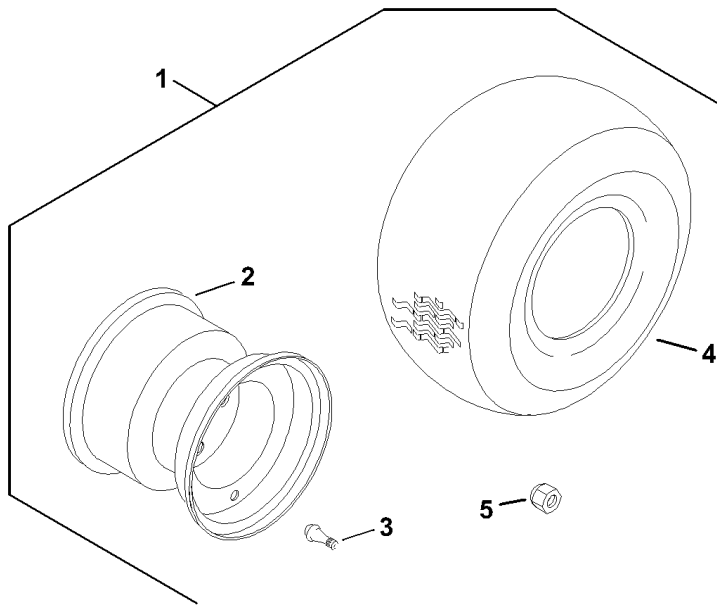

Front And Rear Tires And Wheel Assembly

TIRE
20.5 x 8.0 - 10 sport trax,
sawtooth tread, Load Range C
(Obtain Locally)

The Wheel (Rim) is
5 Bolt on a
100mm Bolt Circle

Front And Rear Tires And Wheel Assembly

#	PART #	DESCRIPTION	QTY	NOTE
1	894785	ACCESSORY,SPARE TIRE - 20.5	4	
		Tire and wheel (3-wheel)	3	
2	841433	RIM,WHEEL 10X7.0" 5 BLT/3.94"B.C	1	
3	886735	Stem, Valve	1	
4		Tire, 20.5 x 8.0 -10,Load Range C sport trax, sawtooth tread	1	
5	800909	Nut, M12-1.5 Wheel Lug	20	
		Nut, wheel mount (3-wheel)	15