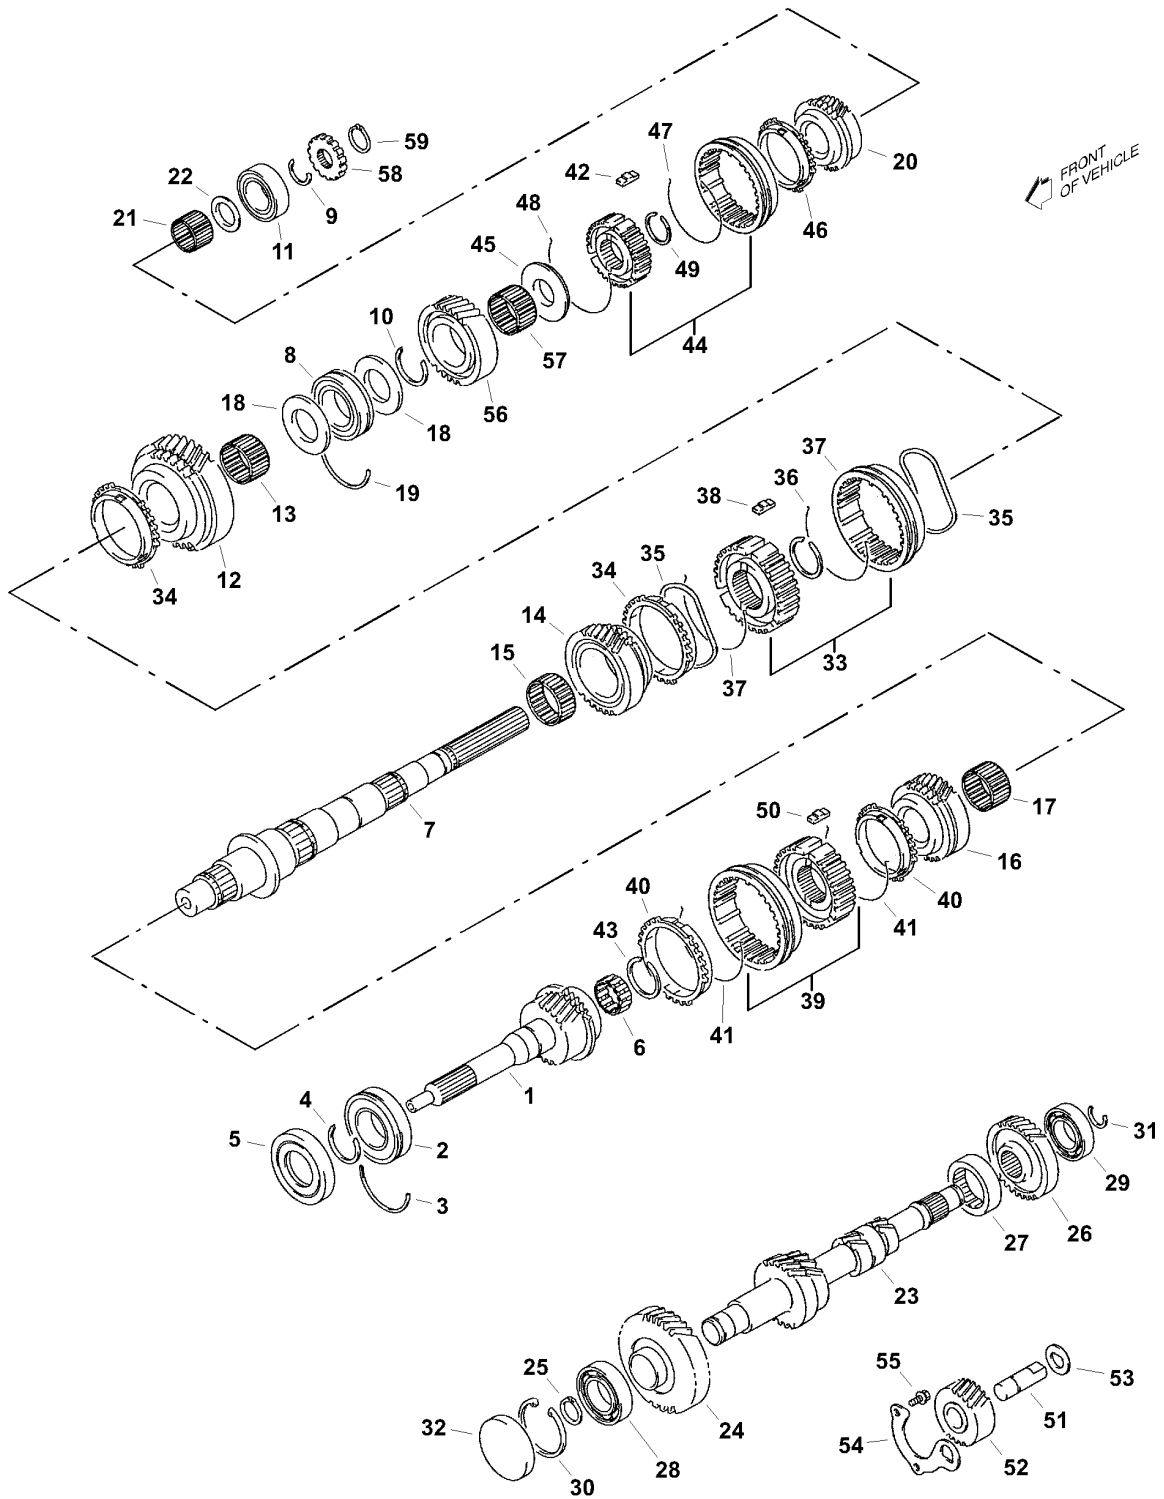

Input Shaft & Gears (Initial Upper Manual Transmission)

Input Shaft & Gears (Initial Upper Manual Transmission)

Input Shaft & Gears (Initial Upper Manual Transmission)

#	PART #	DESCRIPTION	QTY	NOTE
1	2702556	SHAFT,TRANSMISSION INPUT	1	
2	2702557	BEARING (25X52X15)	1	
3	2702558	C RING	1	
4	2702559	Cir Clip	1	
5	2702560	SEAL,INPUT SHAFT OIL	1	
6	2702561	Bearing, Needle	1	
7	2702562	SHAFT,TRANSMISSION MAIN	1	
8	2702563	BEARING (27X55X13)	1	
9	2702564	SNAP RING	1	
10	2702565	SNAP RING	1	
11	2702566	BEARING (20X47X14)	1	
12	2702567	GEAR,MAIN SHAFT LOW	1	
13	2702569	BEARING (30X35X21)	1	
14	2702570	GEAR,MAIN SHAFT 2ND	1	
15	2702571	BEARING (35X40X21.8)	1	
16	2702572	GEAR,MAIN SHAFT 3RD	1	
17	2702569	BEARING (30X35X21)	1	
18	2702573	WASHER,MAIN SHAFT BEARING	2	
19	2702574	C RING,MAIN SHAFT FR BEARING	1	
20	2702575	GEAR, MAIN SHAFT 5TH	1	
21	2702576	BEARING (22X26X22.8)	1	
22	2702577	WASHER,MAIN SHAFT 5TH GEAR	1	
23	2702578	SHAFT, TRANSMISSION COUNTER	1	
23	2702579	Shaft, counter	1	
24	2702580	GEAR,COUNTER SHAFT DRIVE	1	
25	2702581	SNAP RING	1	
26	2702582	GEAR,COUNTER SHAFT 5TH	1	
27	2702583	BEARING,COUNTER SHAFT CENTRE.	1	
28	2702566	BEARING (20X47X14)	1	
29	2702584	BEARING	1	
30	2702585	CIRCLIP	1	
31	2702586	Cir Clip	1	
32	2702587	PLUG (OD:47)	1	
33	2702595	HUB ASSY,LOW SPEED SYNC	1	
34	2702596	RING,SYNCHRONIZER	2	
35	2702597	SPRING,SYNCHRONIZER	2	
36	2702598	CIRCLIP,LOW SPEED SYNC HUB	1	
37	2702599	SPRING	2	
38	2702600	KEY,SYNCHRONIZER	3	
39	2702601	HUB ASSY,HIGH SPEED SYNC	1	
40	2702602	RING,2ND GEAR SYNCHRONIZER	2	
41	2702603	SPRING,LOW SPEED SYNCHRONIZER	2	
42	2702600	KEY,SYNCHRONIZER	3	
43	2702604	CIRCLIP,SYNCHRONIZER	1	
44	2702605	HUB ASSY,5TH SPEED SYNC	1	
45	2702606	PLATE,5TH SYNCHRONIZER HUB	1	

Input Shaft & Gears (Initial Upper Manual Transmission)