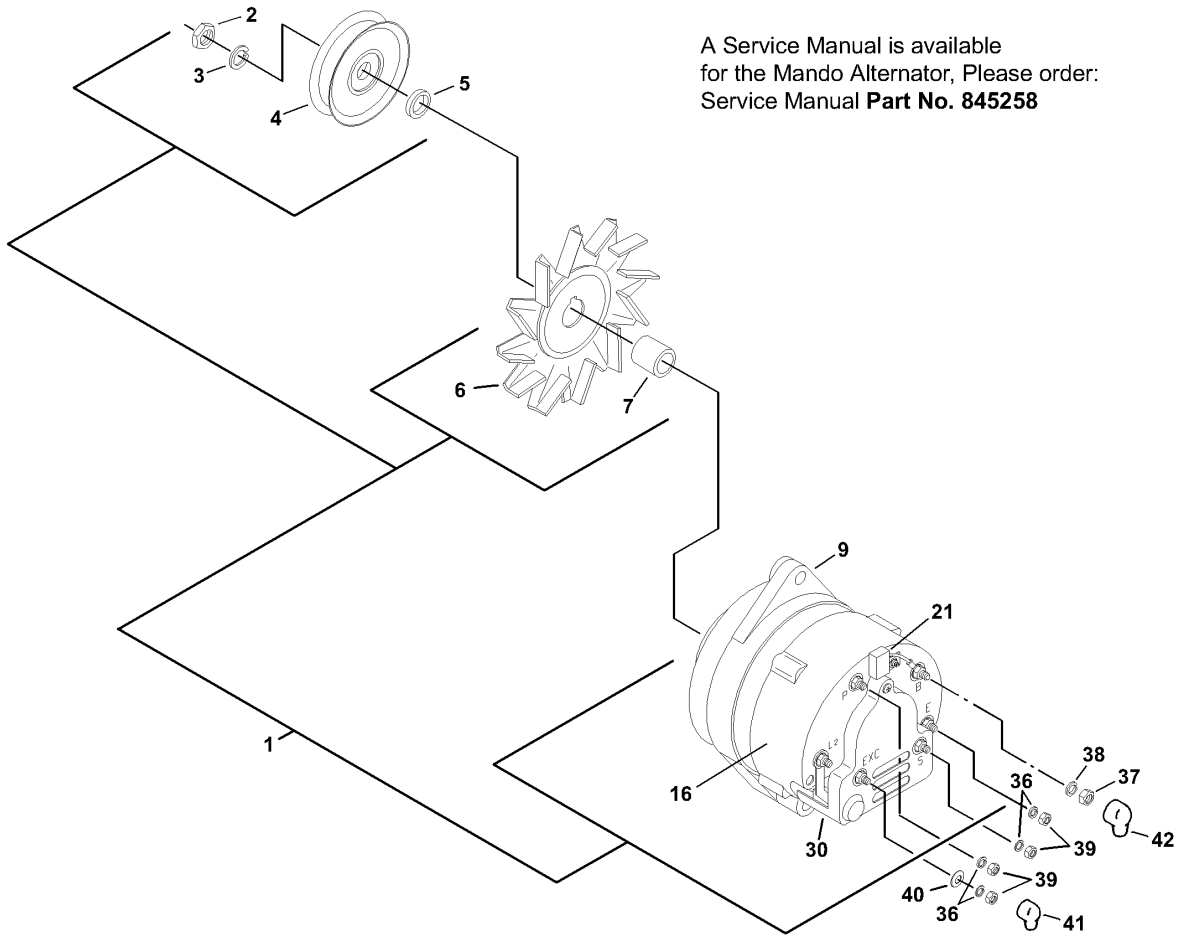

Alternator

A Service Manual is available
for the Mando Alternator, Please order:
Service Manual **Part No. 845258**

Alternator

#	PART #	DESCRIPTION	QTY	NOTE
1	893633	ALTERNATOR, 55 AMP	1	
2	842558	NUT, HEXAGON	1	
3	842559	WASHER, SPRING	1	
4	842560	PULLEY	1	
5	842561	SPACER (P)	1	
6	842562	FAN	1	
7	842563	SPACER (P)	1	
8	893849	FRONT BRACKET ASSY	1	
9	842564	FRONT BRACKET (M)	1	
10	842565	SCREW FLANGE	3	
11	842566	BEARING	1	
12	842567	RETAINER	1	
13	893850	ROTOR ASSY	1	
14	893851	STATOR ASSY (CAN SUPPLY 893633 ALTERNAT	1	
15	893852	REAR BRACKET ASSY	1	
16	842568	REAR BRACKET (M)	1	
17	893853	RECTIFIER ASSY	1	
18	842569	SCREW SET	1	
19	842570	BUSHING, INSULATOR	1	
20	842571	NUT, FLANGE	2	
21	893854	CONDENSER ASSY	1	
22	842572	BUSHING, INSULATOR - B	1	
23	842573	NUT, FLANGE	1	
24	842574	BOLT, THROUGH	4	
25	893855	REGULATOR ASSY	1	
26	842575	BRUSH	1	
27	842576	SPRING, BRUSH	1	
28	842577	SCREW SET	1	
29	842578	TERMINAL - L	1	
30	842579	COVER FOR 893633	1	
31	842580	SCREW SET	1	
32	842581	LEAD WIRE (A)	1	
33	842582	LEAD WIRE (B)	1	
34	842571	NUT, FLANGE	2	
35	842570	BUSHING, INSULATOR	1	
36	120052	Lockwasher, #10	4	
37	306375	Nut, 1/4-20 Hex	1	
38	306396	Lockwasher, 1/4	1	
39	306531	Nut, #10-24 Hex	4	
40	308089	Washer, #10	1	
41	825970	BOOT	4	
42	844328	BOOT, TERMINAL	1	
845258	845258	LIT, SM ALTERNATOR - 893633	1	

Alternator