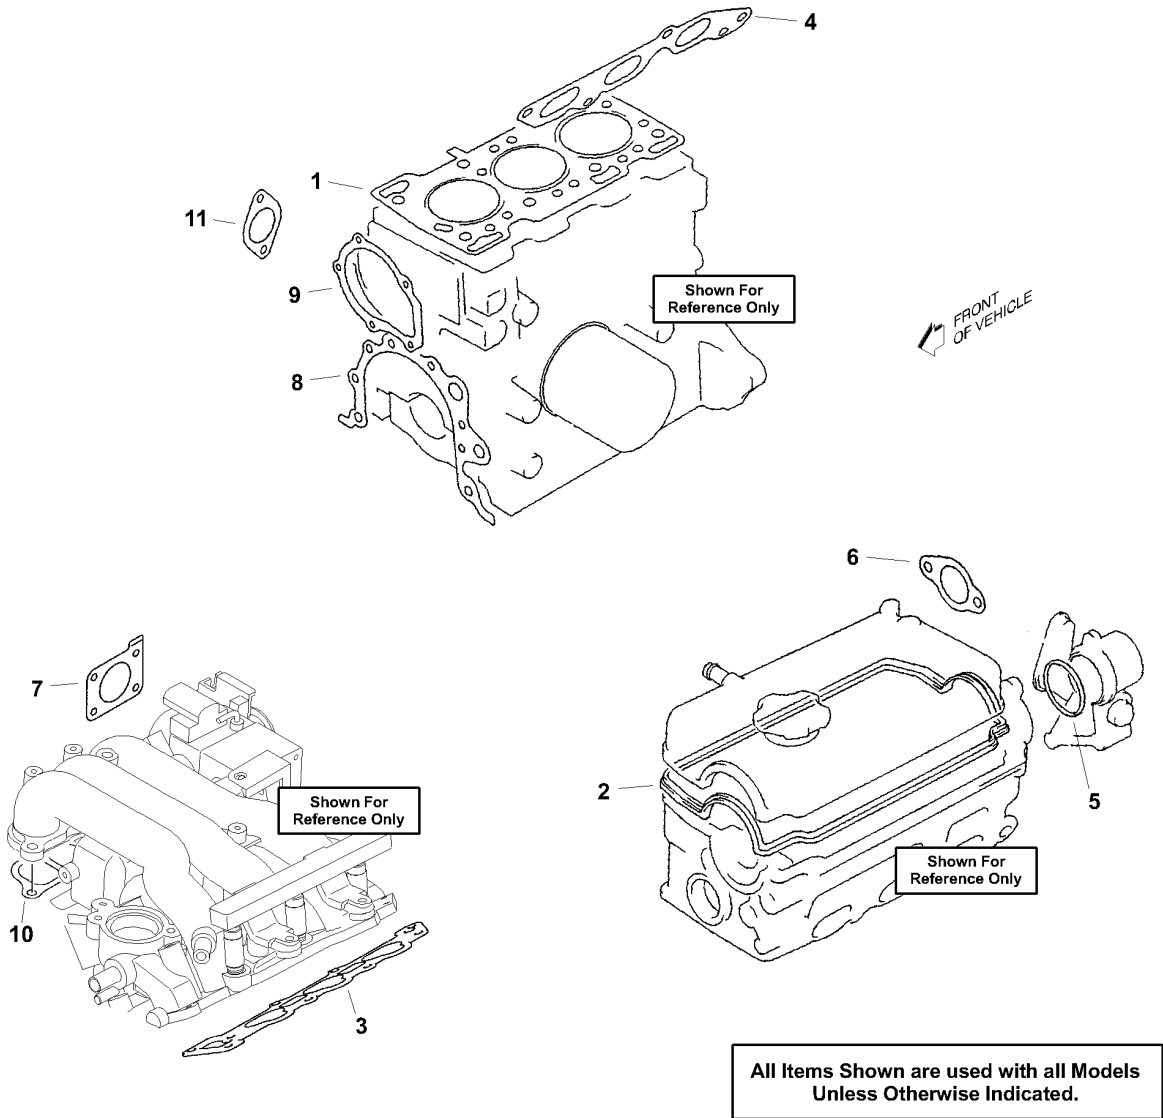

Engine Gaskets

Engine Gaskets

#	PART #	DESCRIPTION	QTY	NOTE
	2701775	GASKET SET, ENGINE	1	
	2701812	GASKET SET, ENGINE	1	
1	2701776	GASKET, CYLINDER HEAD	1	
2	2701795	GASKET, CYLINDER HEAD COVER	1	
3	2701796	GASKET, INTAKE MANIFOLD	1	
4	2701797	GASKET, EXHAUST MANIFOLD	1	
5	2701798	O-RING, CAM POS SENSOR	1	
6	2701799	GASKET, CYL PLATE	1	
7	2701803	GASKET, THROTTLE BODY	1	
8	2701800	GASKET, OIL PUMP CASE	1	
9	2701801	GASKET, WATER PUMP	1	
10	2701804	GASKET, SURGE TANK	1	
11	2701802	GASKET, WATER INLET	1