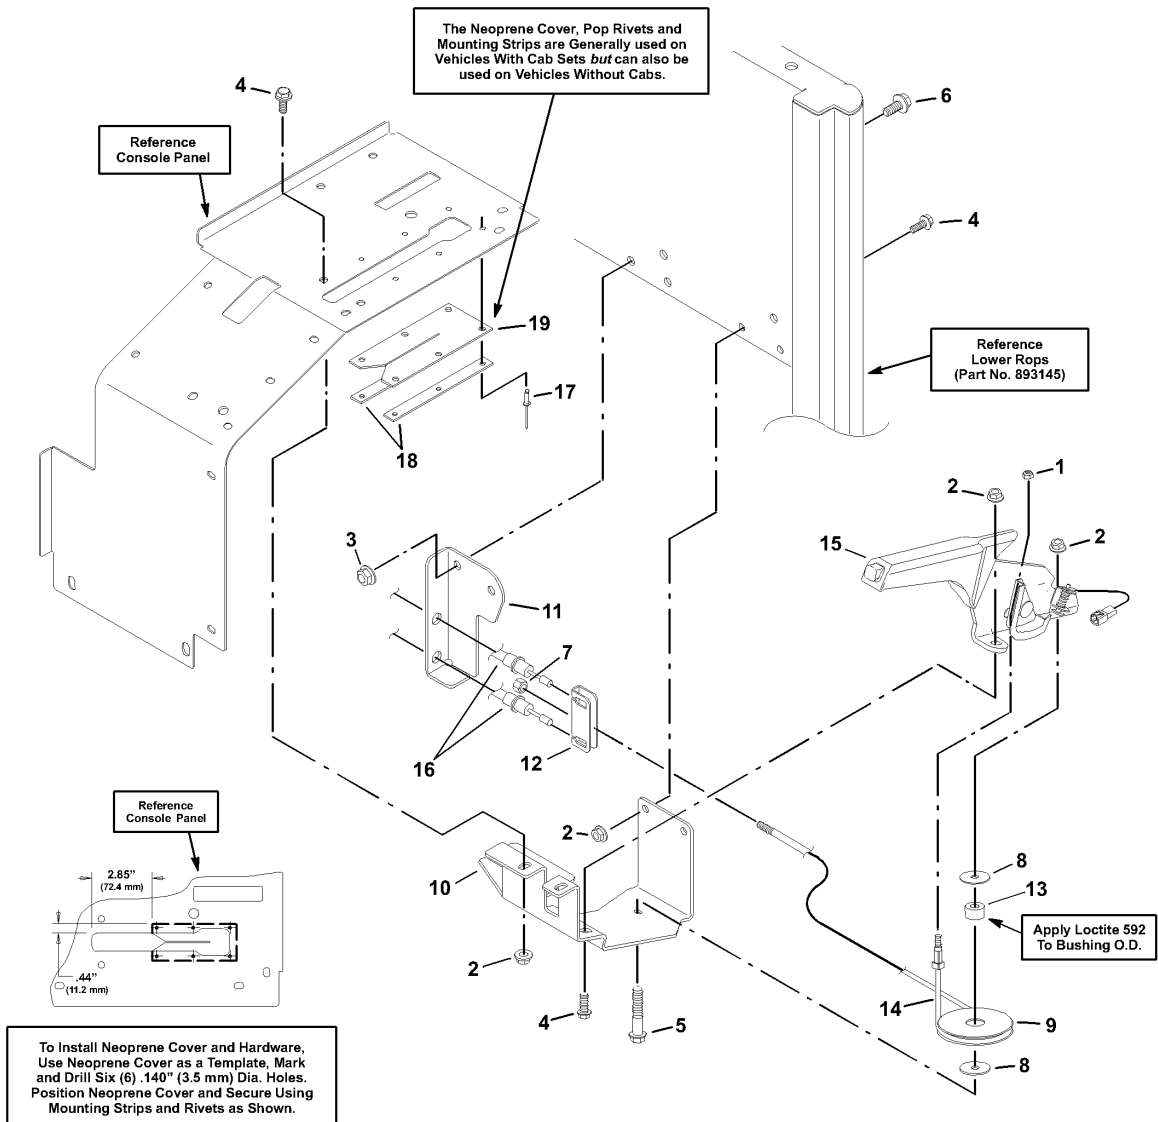

Park Brake Lever And Cable

Park Brake Lever And Cable

#	PART #	DESCRIPTION	QTY	NOTE
1	450377	Nut, M6-1 Nylon Insert	1	
2	450453	Nut, M8-1.25 Hex Flange	6	
3	450454	Nut, M10-1.5 Hex Flange	2	
4	452388	Screw, M8-1.25 x 20 mm Hex Flange	5	
5	452391	Screw, M8-1.25 x 40 mm Flange	1	
6	452398	Screw, M10-1.5 x 20 mm Flange	2	
7	800446	Locknut, 5/16-24	1	
8	809152		2	
9	827182	Pulley, 3 in. Cable	1	
10	845134	Bracket, Parking Brake Lever	1	
11	843158	BRACKET,PARK BRAKE CABLE BLK	1	
12	843356	Equalizer, Parking Brake	1	
13	843359	Bushing, Pulley	1	
14	845133	Cable, Parking Brake	1	
15	894317	LEVER, PARK BRAKE	1	
16	893583	CABLE AY, PARK BRAKE	2	
17	133741	RIVET,POP.12.50 CLSD END(KC)	6	
18	2701335	MOUNTING, PARKING BRAKE	1	
19	2701336	COVER, PARKING BRAKE	1	
893145	893145	FRAME, LOWER ROPS	1	

Park Brake Lever And Cable