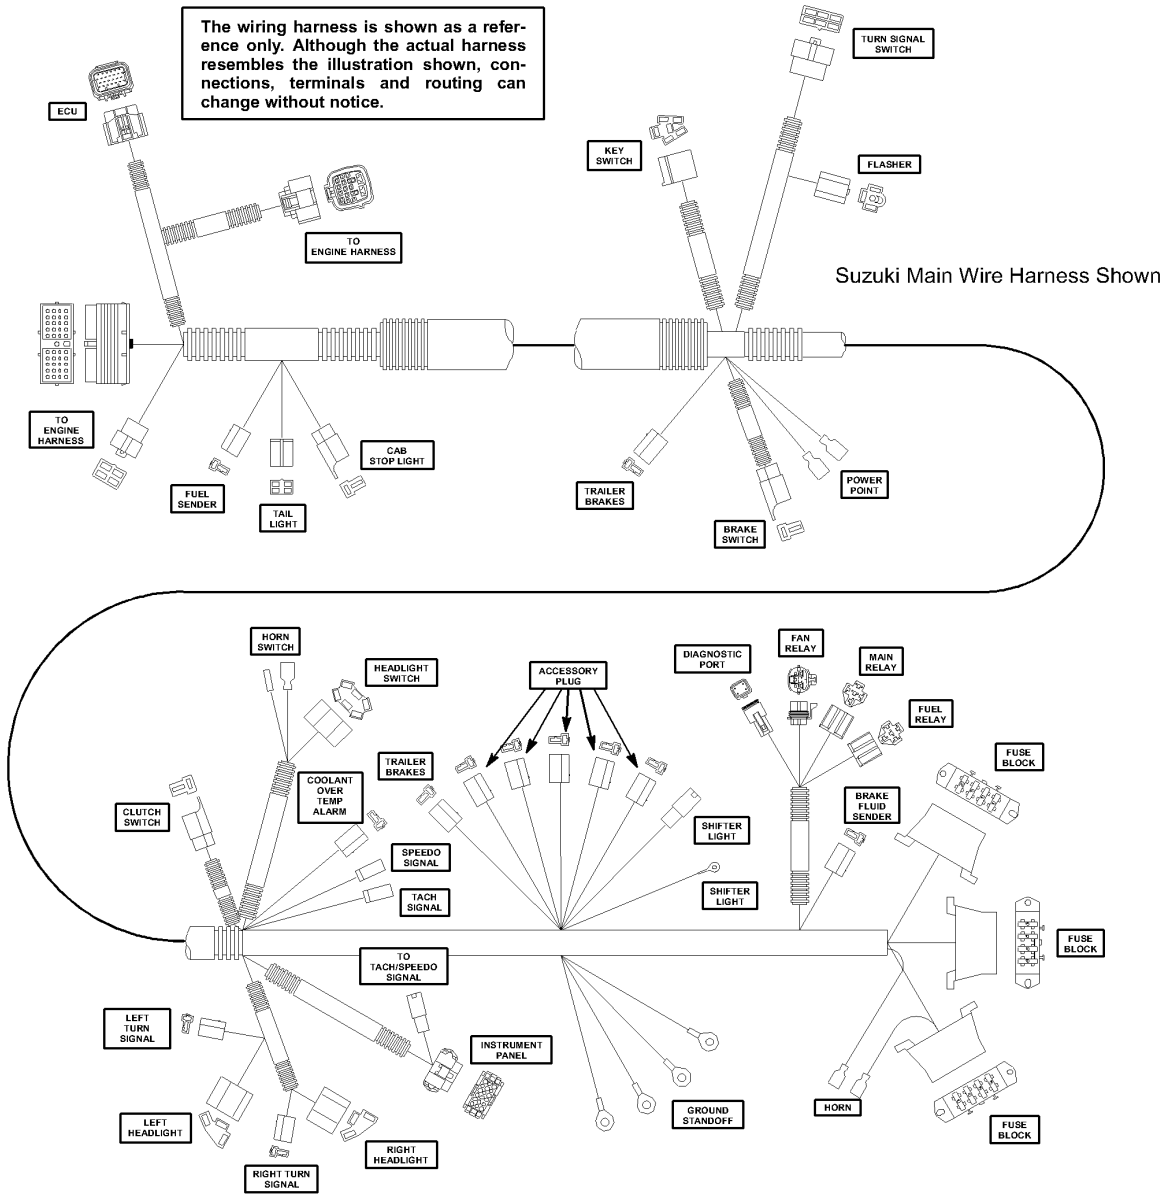

Engine & Main Wire Harnesses

Engine & Main Wire Harnesses

#	PART #	DESCRIPTION	QTY	NOTE
1	2700919	HARNESS AY, MAIN SUZ 660 EFI	1	
2	894266	Harness, Main	1	
3	895052	HARNESS AY, MAIN SUZ 660 EFI	1	
4	895049	HARNESS AY, ENGINE SUZ 660 EFI	1	
5	2702947	HARNESS ASSY,ENGINE	1	
6	2703162	HARNESS AY, DIESEL	1