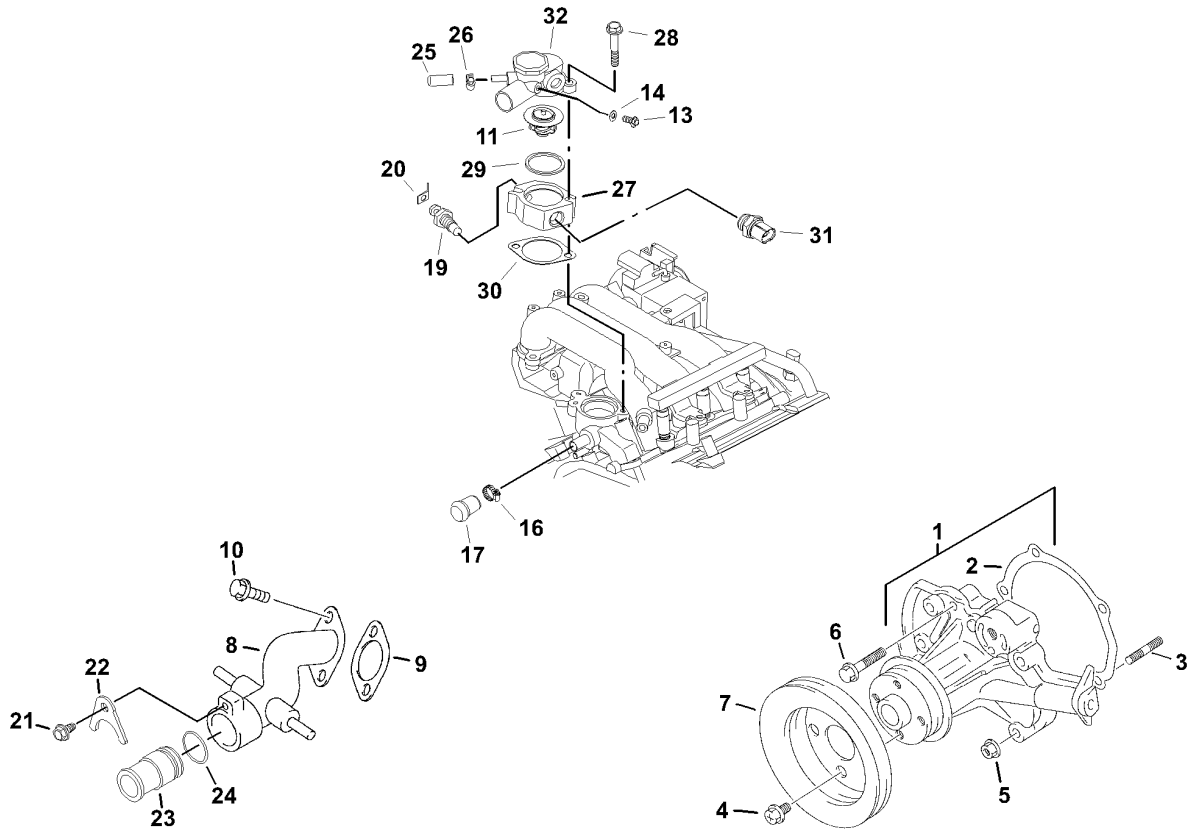

Water Pump, Thermostat & Water Outlet

Water Pump, Thermostat & Water Outlet

#	PART #	DESCRIPTION	QTY	NOTE
1	2702522	PUMP SET,WATER REV2	1	
2	2701801	GASKET, WATER PUMP	1	
3	2702523	STUD BOLT	2	
4	2702537	BOLT	3	
5	2701914	NUT	2	
6	2702519	BOLT	3	
7	2702525	PULLEY,WATER PUMP REV2	1	
8	2702543	CASE,WATER INLET	1	
9	2701802	GASKET, WATER INLET	1	
10	2701834	BOLT	2	
11	2702542	THERMOSTAT,WATER (82C)	1	
12	2702430	SENSOR, WATER TEMPERATURE	1	
13	2702540	UNION,AIR VENT	1	
14	2702541	GASKET	1	
15	2702469	Bolt	2	
16	832033	Clamp, Hose	1	
17	833715	Plug, Tube	1	
18	845334	OUTLET,WATER S660-EFI	1	
19	843857	Coolant Temperature Sender	1	
20	829787	Terminal, 1/4 in. Male	1	
21	452378	Screw, M6-1 x 20 mm Flange	1	
22	845409	BRACKET,U-WATER INLET (PLATED)	1	
23	845365	TUBE,WATER INLET S660 PLATING	1	
24	2700031	O-Ring,15/16"ID,1/8"x-sect,EPR	1	
25	845224	Plug, Tube	1	
26	825624	Clamp, Hose	1	
27	2701637	HOUSING, TEMP SENDER EFI	1	
28	452392	Screw, M8-1.25 x 50 mm Flange	3	
29	2701638	SPACER, THERMOSTAT	1	
30	2701513	Gasket, Thermostat	1	
31	2701757	SWITCH-FAN, ON 93C/OFF 88C	1	
32	2702539	CAP,WATER THERMOSTAT REV2	1	

Water Pump, Thermostat & Water Outlet