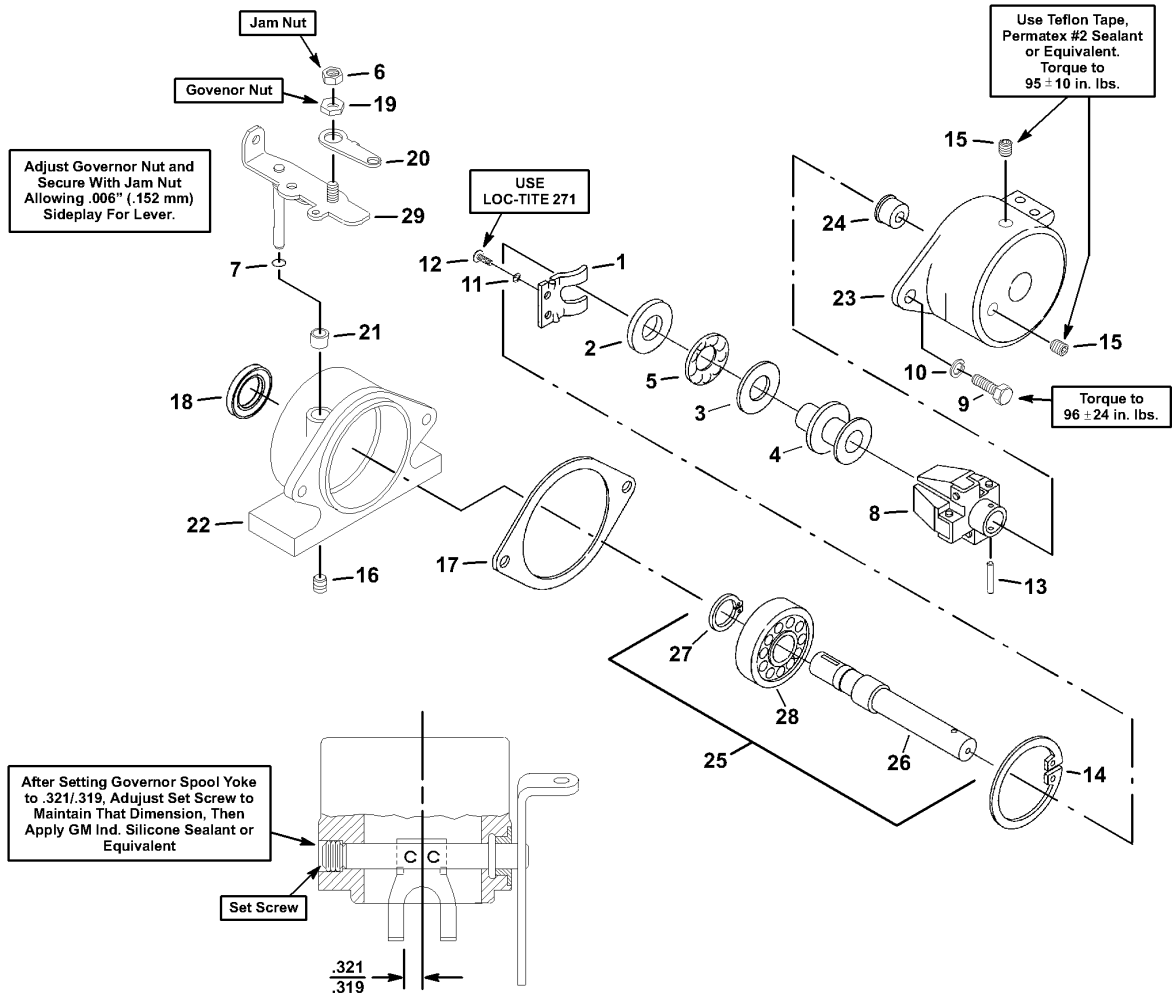

Governor

Governor

#	PART #	DESCRIPTION	QTY	NOTE
	2700810	GOVERNOR AY, COMPLETE	1	
1	111812	Yoke, Spool	1	
2	111814	Washer, Thrust	1	
3	111816	Washer, Thrust	1	
4	111817	Spool, Governor	1	
5	112840	Bearing, Thrust	1	
6	130728	Nut, 1/4-20 Hex Jam	1	
7	158061-18	O Ring	1	
8	160410	Carrier & Weights	1	
9	302288	Screw, 1/4-20 x 1 in. Hex Head	2	
10	306396	Lockwasher, 1/4	2	
11	306506	Lockwasher, #6	2	
12	306915	Screw, #6-32 x 5/16 in. Machine	2	
13	306966	PIN, RLL. 125.750 CARBN STL KC	1	
14	548325	Ring, Retaining	1	
15	800227	Plug, 1/8 NPT	2	
16	800558	Set Screw, 3/8-16 x 5/16 in.	1	
17	833056	Gasket, Governor	1	
18	833102	SEAL, OIL	1	
19	835271	Nut, Governor Arm	1	
20	843537	Bracket, Governor Knee	1	
21	843149	BUSHING, STEEL	1	
22	843157	HEAD, GOVERNOR	1	
23	894471	Reservior, Governor	1	
24	833103	Bearing, Needle	1	
25	888397	SHAFT AY, GOVERNOR	1	
26	833066	SHAFT, GOVERNOR	1	
27	833104	Ring, Retaining	1	
28	833345	Bearing, Ball	1	
29	2700525	Lever, Governor Control	1	

Governor