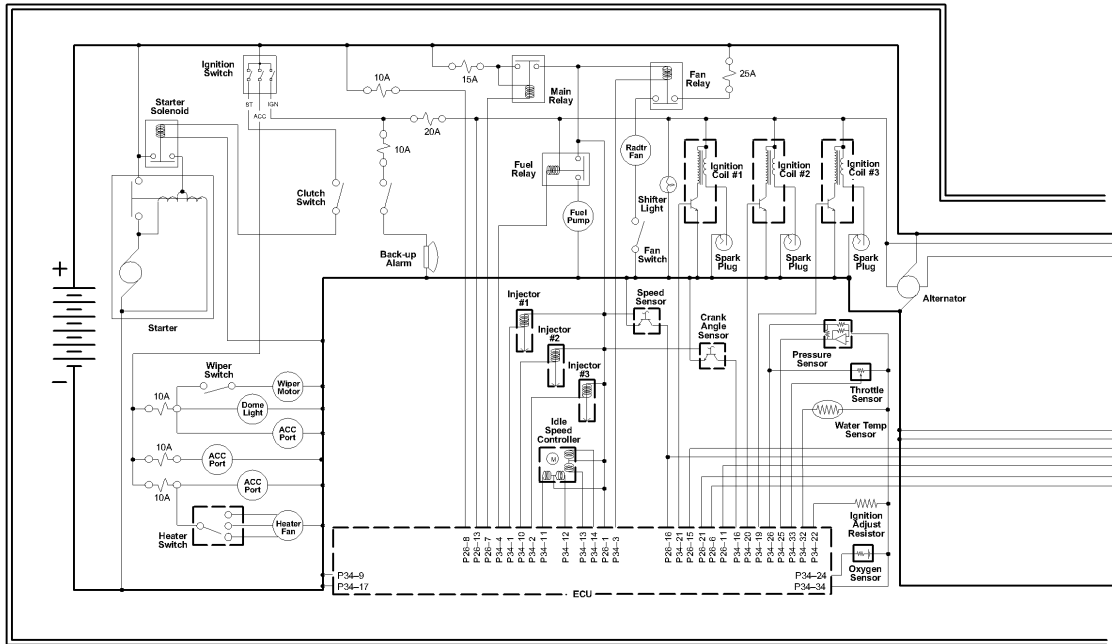

Wiring Schematic