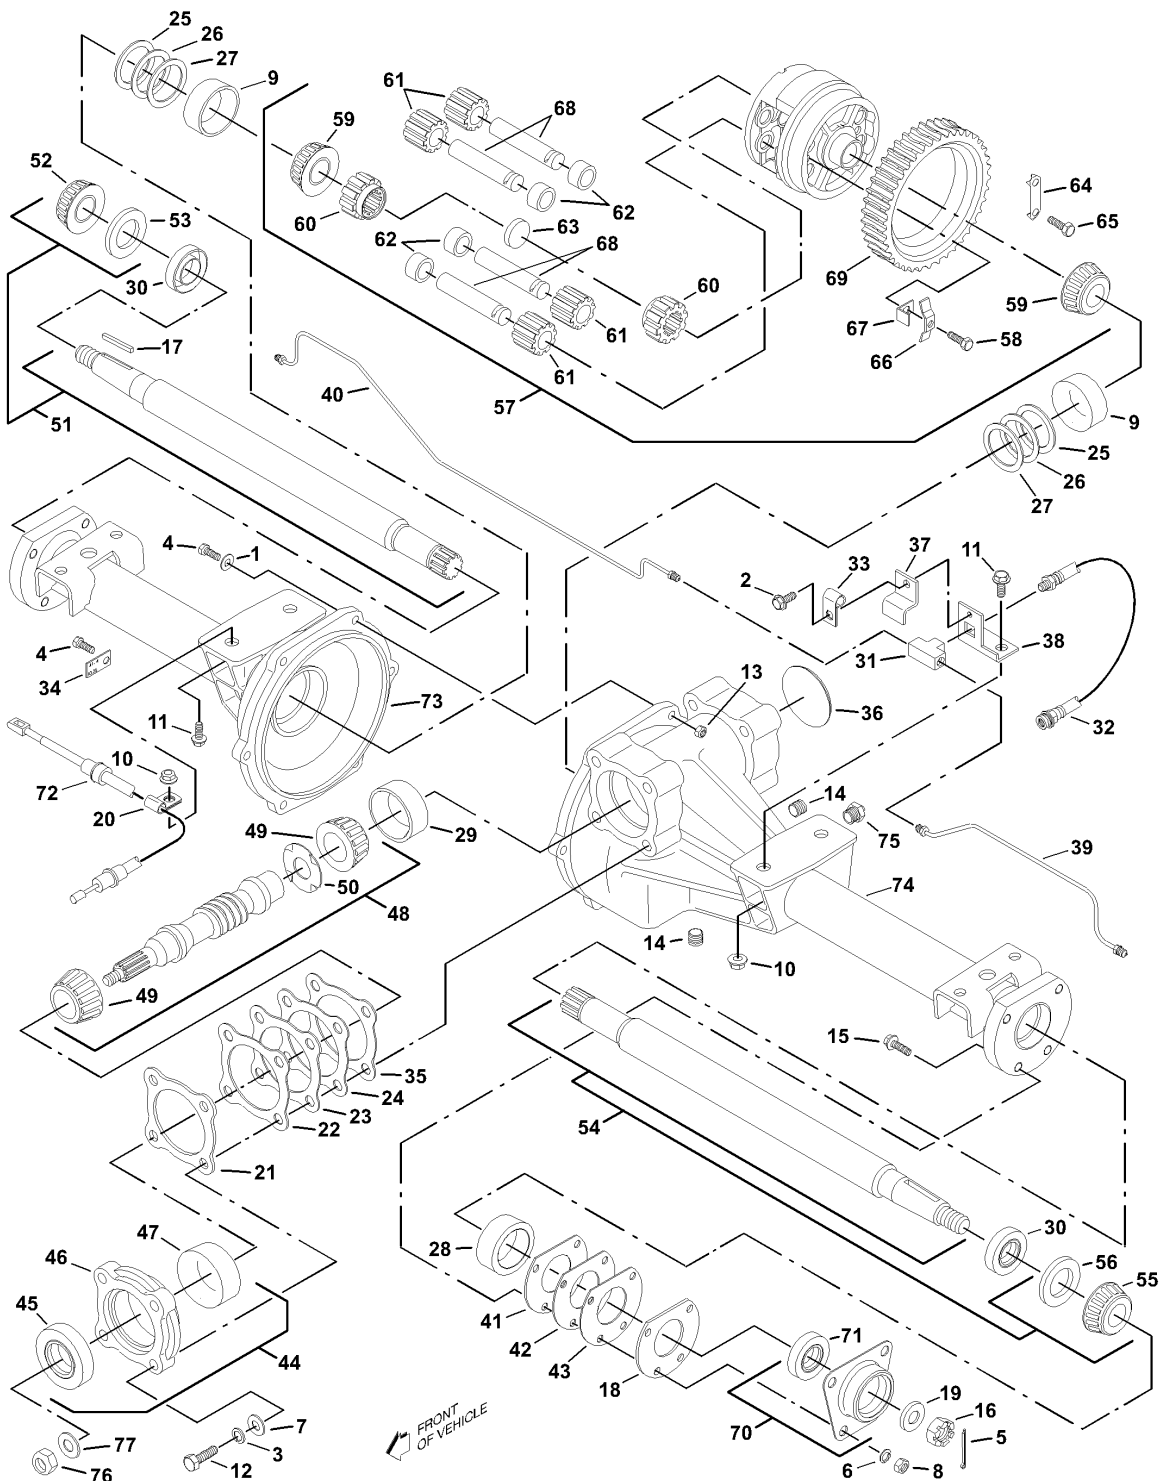

10.25:1 Differential

10.25:1 Differential

10.25:1 Differential

#	PART #	DESCRIPTION	QTY	NOTE
	2701142	DIFFERENTIAL AY, WORM GEAR 10.25:1	1	
1	103867	Flat Washer, 5/16	5	
2	112050	Screw, 1/4-20 x 5/8 in. Self Tap	1	
3	120177	Lockwasher, 3/8	4	
4	304055	SCRW, .31-18 1.38 YS HX G5 (KC)	6	
5	304636	Cotter Pin, 1/8 x 1-1/8"	2	
6	306325	Lockwasher, 5/16	8	
7	306405	Washer, 3/8	4	
8	306932	Nut, 5/16-18 Hex	8	
9	320122	CUP,TPRD RLR BRG 2.33OD.47T	2	
10	450453	Nut, M8-1.25 Hex Flange	1	
11	452389	Screw, M8-1.25 x 25 mm Hex Flange	1	
12	551094	SCREW, .38-16 1.75 YS HX G5	4	
13	800290	NUT, .31-18 YS HX CENTERLOCK KEG KC	6	
14	800356	PLUG, .5-14NPTF ZS HS (LONG)	2	
15	800944	Screw, M10-1.5 x 25 mm	8	
16	805843	NUT, .62-18 ZS HX SLOTTED (KC)	2	
17	805875	KEY, .19SQ X 1.75LG PS (KC)	2	
18	842077	PLATE, BRG ADAPTER	2	
19	809156	Spacer	2	
20	810437	Clamp, 1/2 in. P	1	
21	814465	GASKET	2	
22	814466	SHIM, .005	1	
23	814467	SHIM, .010	1	
24	814468	SHIM, .030	1	
25	814469	SHIM, .003	1	
26	814470	SHIM, .005	1	
27	814471	SHIM, .010	1	
28	814474	Inner Bearing Cup	2	
29	814476	Cup, Bearing	1	
30	814477	SEAL, OIL	2	
31	841842	Tee, M10-1.0 Flare Union	1	
32	841844	Hose, Brake	1	
33	814924	Clamp, 1/2" Tube	1	
34	815490	TAG, DIFF RATIO	1	
35	816515	SHIM, .003	1	
36	818226	PLUG, EXPANSION 2.50 PS	1	
37	832584	Clamp, Tee Fitting	1	
38	832585	BRACKET, TEE MTG (PLATED)	1	
39	842071	TUBE, LH BRAKE	1	
40	842072	TUBE, RH BRAKE	1	
41	842074	SHIM, .005	1	
42	842075	SHIM, .010	1	
43	842076	SHIM, .030	1	
44	879471	RETAINER AY, BRG	1	
45	812335	Seal, Oil	1	

10.25:1 Differential