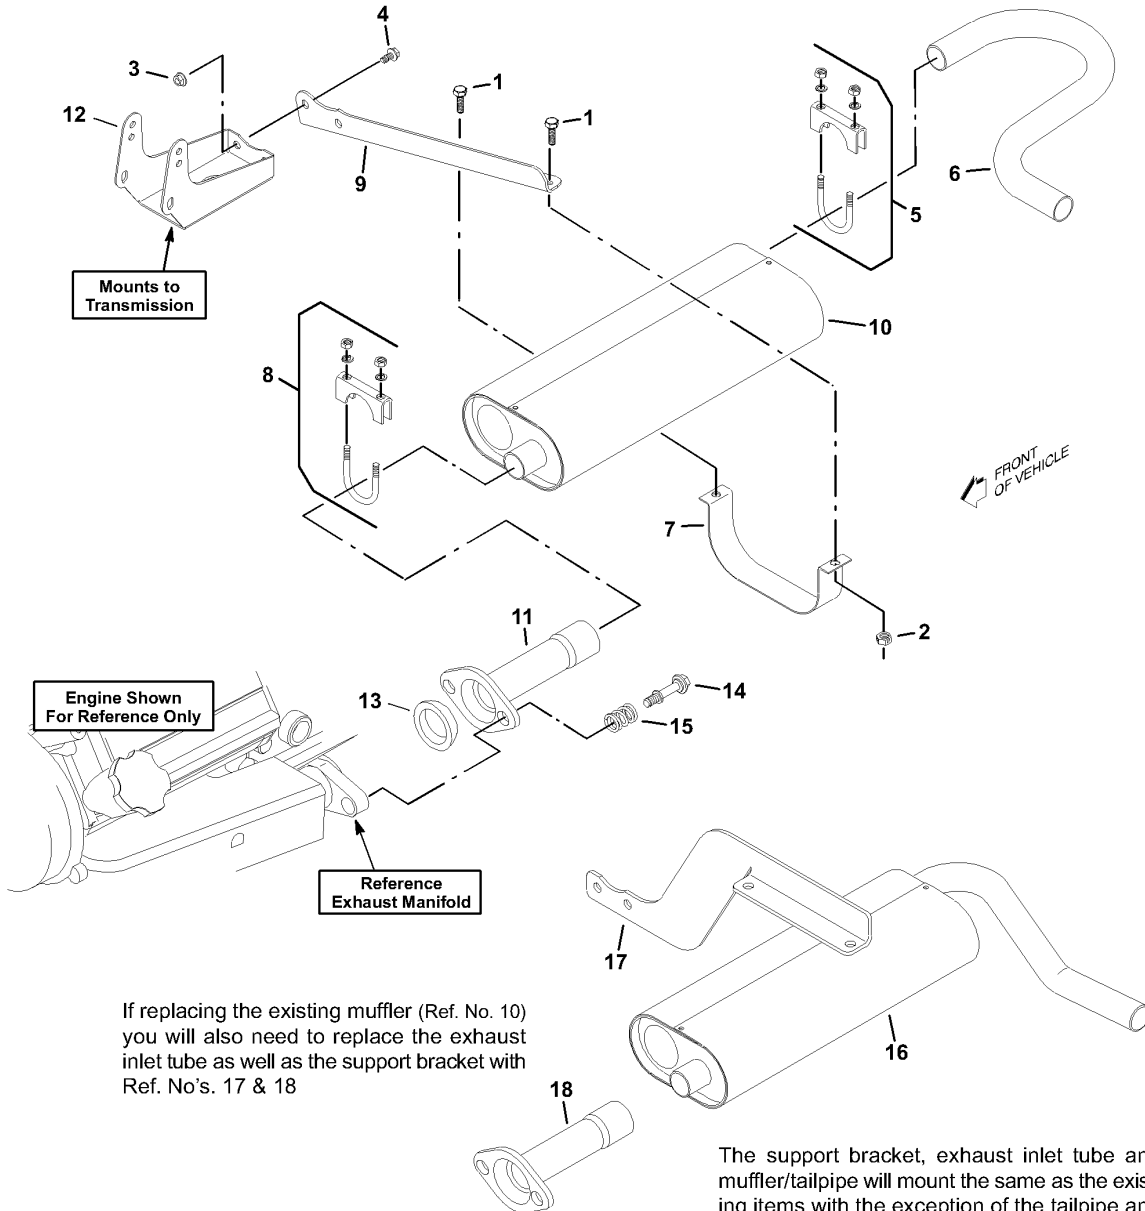

Exhaust System

Some early model Haulsters are equipped with the exhaust system shown below (Ref. No's 1 thru 15).

The muffler (Ref. No. 10) and exhaust inlet tube (Ref. No. 11) have been discontinued and replaced with the muffler/tailpipe assembly shown at the lower right of the page.

The tailpipe (Ref. No. 6) and support bracket (Ref. No. 9) can still be ordered as replacement parts for your existing muffler, however, when replacing the existing muffler (Ref. No. 10) with the new muffler/tailpipe, you will also need to replace the exhaust inlet tube (Ref. No. 11) as well as the existing support bracket (Ref. No. 9).

If replacing the existing muffler (Ref. No. 10) you will also need to replace the exhaust inlet tube as well as the support bracket with Ref. No's. 17 & 18

The support bracket, exhaust inlet tube and muffler/tailpipe will mount the same as the existing items with the exception of the tailpipe and tailpipe clamp.