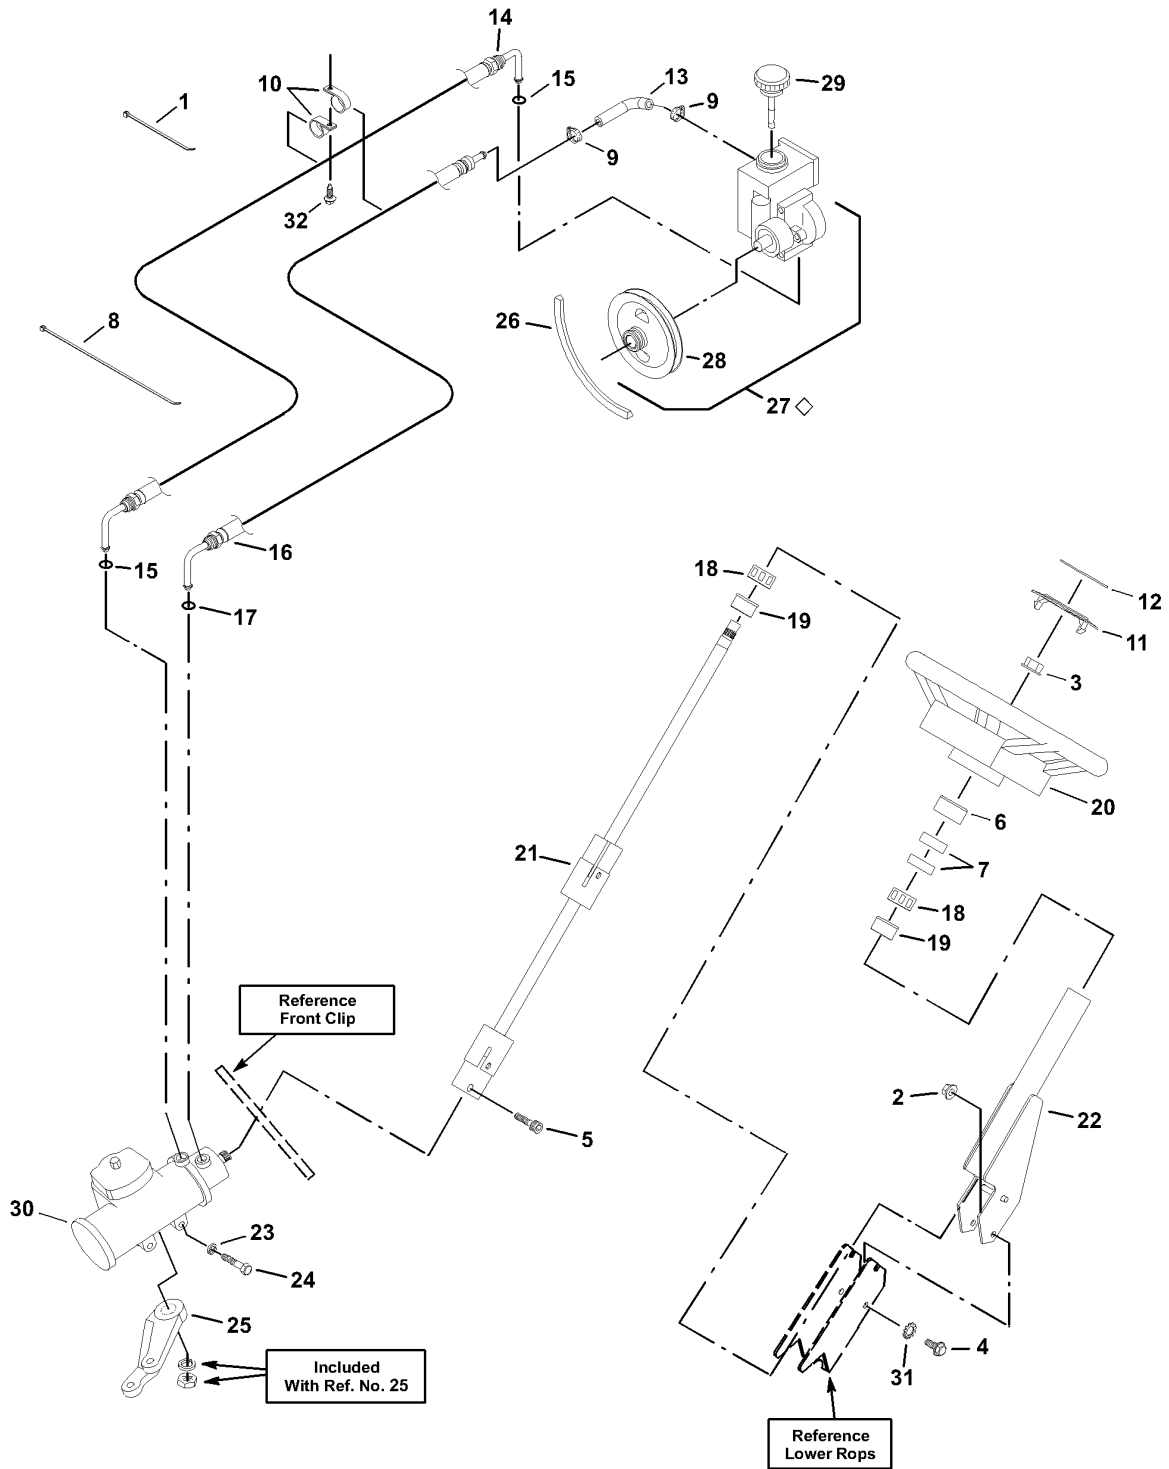

Steering Wheel, Steering Shaft, Power Steering Pump and Steering Gear

Steering Wheel, Steering Shaft, Power Steering Pump and Steering Gear

Steering Wheel, Steering Shaft, Power Steering Pump and Steering Gear

#	PART #	DESCRIPTION	QTY	NOTE
1	320107	Cable Tie, 7-1/2 in.	3	
2	450453	Nut, M8-1.25 Hex Flange	1	
3	450457	Nut, M16-2 Flange	1	
4	800930	Screw, M8-1.25 x 16 mm Flange	2	
5	450739	Screw, M10-1.5 x 30 mm Soc	1	
6	2700453	Cover, Steering Tube	1	
7	819923	Collar, Foam	2	
8	823549	Cable Tie, 15-1/2 in.	2	
9	830930	Clamp, Hose	2	
10	809092	Clamp, Tube	2	
11	892486	COVER AY,DECAL &	1	
12	839862	DECAL, STEERING WHEEL	1	
13	840222	Hose, Formed	1	
14	843767	Hose, Power Steering Pressure	1	
15	111838	O-Ring	2	
16	843768	Hose, Power Steering Return	1	
17	111838	O-Ring	1	
18	808060	Bearing, Needle	2	
19	828590	Housing, Bearing	2	
20	892228	Steering Wheel	1	
21	893344	Shaft, Steering	1	
22	893571	Tube, Steering Mount	1	
23	303269	Lockwasher, 7/16	3	
24	311392	Screw, 7/16-14 x 2" Hex Head	3	
25	841336	Arm, Pitman	1	
26	2700565	BELT,V-3VX450	1	
26	2703764	V-BELT, 48"	1	
27	892534	PUMP AY,PULLEY AND	1	
28	839907	PULLEY,5.50 DIA-STEERING PUMP	1	
29	2700573	CAP, PWR STRG RESERVOIR	1	
30	841255	Steering Gear	1	
31	306799	Lockwasher, 5/16 External Tooth	2	
32	800943	Screw, #10-16 x 3/4" Thread Cutting	1	

Steering Wheel, Steering Shaft, Power Steering Pump and Steering Gear