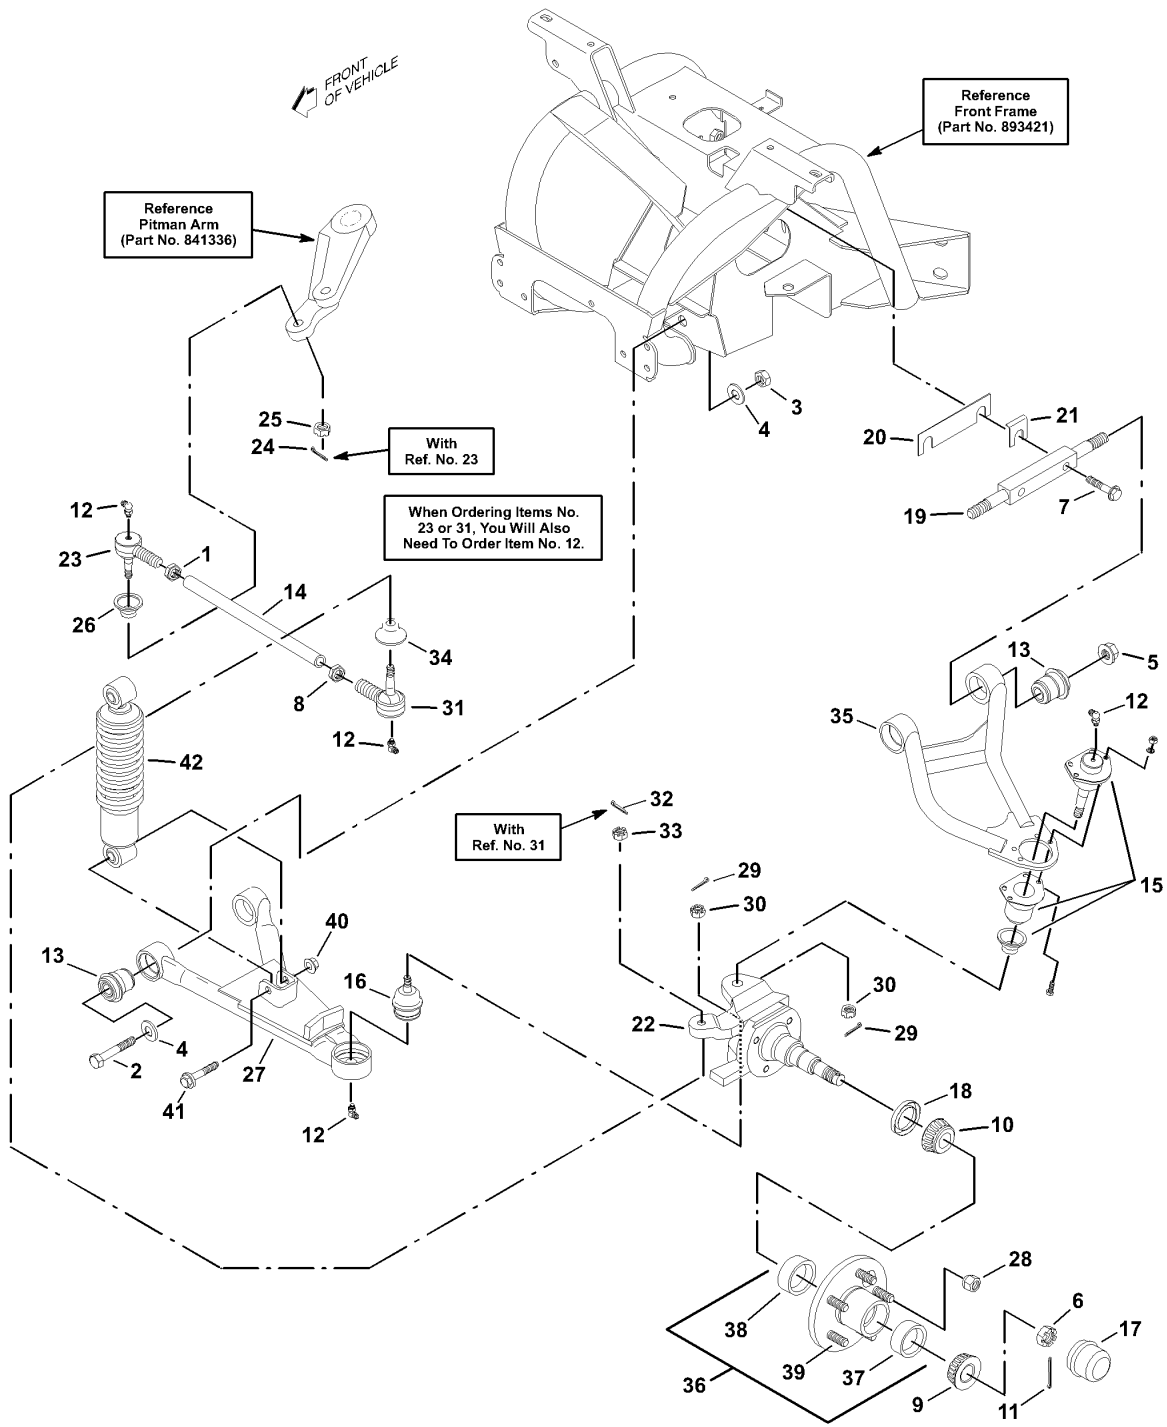

Front Suspension Without Front Brakes (Left Side), Tie Rods, Steering Gear And Skid Plate

Front Suspension Without Front Brakes (Left Side), Tie Rods, Steering Gear And Skid Plate

898704 Haulster, 4 Wheel, 1/2 Ton, EFI

Front Suspension Without Front Brakes (Left Side), Tie Rods, Steering Gear And Skid Plate

#	PART #	DESCRIPTION	QTY	NOTE
1	302944	Nut, 9/16-18 Right Hand Thread Jam	1	
2	450077	Bolt, M16-2 x 90 mm Hex Head	2	
3	450382	Nut, M16-2 Locking Insert	2	
4	450393	Flat Washer, M16	4	
5	450457	Nut, M16-2 Flange	2	
6	311537	NUT,.75-16 YS HX CASTLE	1	
7	800945	Bolt, M12-1.75 x 60 mm Hex Head	2	
8	800485	Nut, 9/16-18 Left Hand Thread Jam	1	
9	385174	Outer Bearing Cone	1	
10	815403	Inner Bearing Cone	1	
11	304636	Cotter Pin, 1/8 x 1-1/8"	1	
12	831405	Grease Fitting	4	
13	841167	Bushing, Silentbloc	4	
14	841404	Tie Rod	1	
15	844148	Upper Ball Joint	1	
16	841429	Lower Ball Joint	1	
17	817250	Cap, Grease	1	
18	817928	Seal, Grease	1	
19	841630	Trunnion, Control Arm	1	
20	841738	Shim, .024 in. Thick	4	
21	841738	Shim, .024 in. Thick	2	
22	894573	Knuckle, Left Side Steering	1	
23	887512	End, Right Hand Thread Tie Rod	1	
24	306328	Cotter Pin, 3/32 x 3/4"	1	
	548224	Grease Fitting, 1/4 Straight	1	
25	306825	Nut, 7/16-20 Castle	1	
26	816586	Retainer, Grease	1	
27	893233	Left Side Lower Control Arm	1	
28	800909	Nut, M12-1.5 Wheel Lug	5	
29	306328	Cotter Pin, 3/32 x 3/4"	1	
30	306825	Nut, 7/16-20 Castle	1	
31	887750	End, Left Hand Thread Tie Rod	1	
32	306328	Cotter Pin, 3/32 x 3/4"	1	
	548224	Grease Fitting, 1/4 Straight	1	
33	306825	Nut, 7/16-20 Castle	1	
34	816586	Retainer, Grease	1	
35	893266	Upper Control Arm	1	
36	893206	HUB AY BLK	1	
37	808088	Outer Bearing Cup	1	
38	814474	Inner Bearing Cup	1	
39	800908	Bolt, M12-1.5 x 42 mm Wheel	5	
40	450455	Nut, M12-1.75 Hex Flange	12	
41	450413	Lockwasher, M12	4	
42	894635	Strut Assembly	2	
841336	841336	Arm, Pitman	1	
893421	893421	FRAME AY, FRONT BLK	1	

Front Suspension Without Front Brakes (Left Side), Tie Rods, Steering Gear And Skid Plate