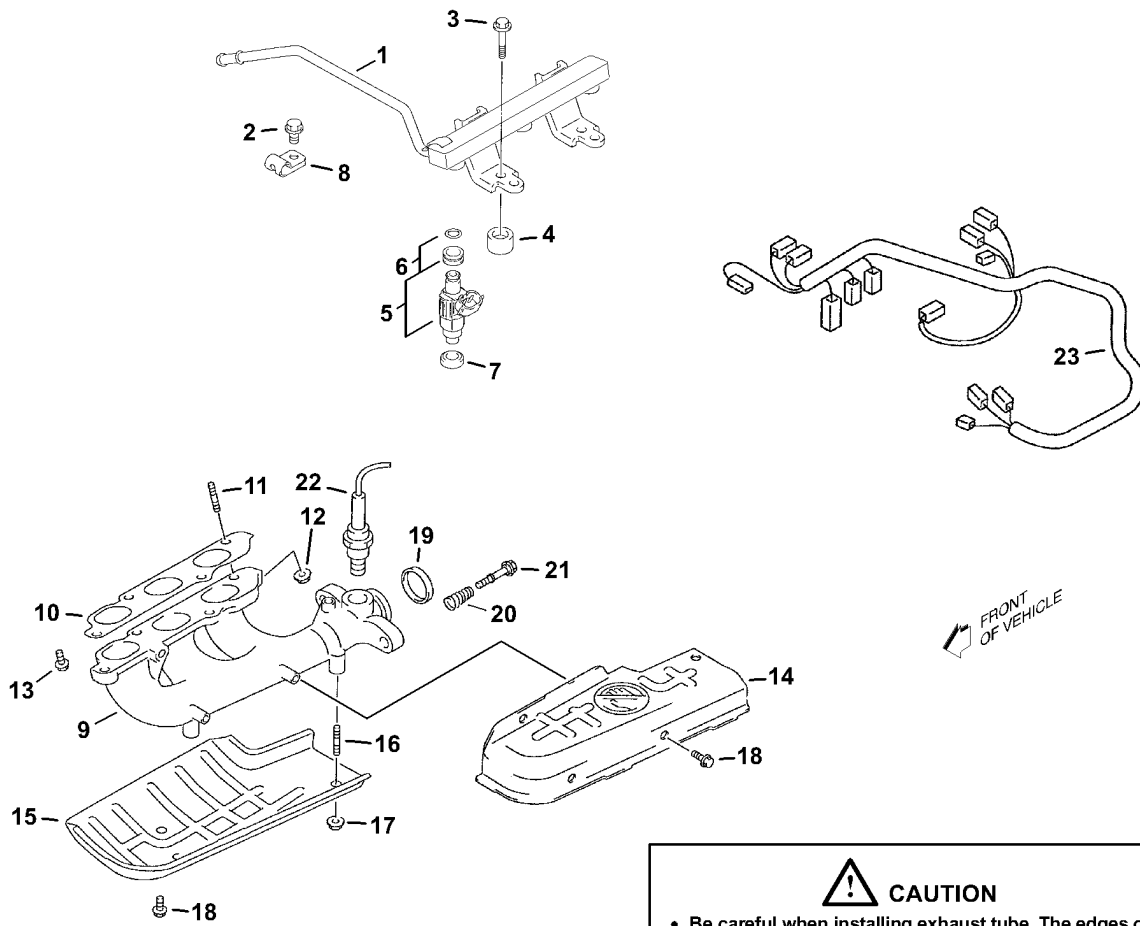

Emission Controls, Fuel Injectors & Suzuki Engine Wire Harness

CAUTION

- Be careful when installing exhaust tube. The edges of the shield are *sharp* and may cause personal injury.

Emission Controls, Fuel Injectors & Suzuki Engine Wire Harness

#	PART #	DESCRIPTION	QTY	NOTE
1	2702509	PIPE,DELIVERY REV2	1	
2	2702486	BOLT	1	
3	2701829	BOLT	2	
4	2702510	INSULATOR	2	
5	2702511	INJECTOR AY, FUEL	3	
6	2702512	GROMMET SET	3	
7	2702513	CUSHION	3	
8	2702514	CLAMP	1	
9	2702492	MANIFOLD,EXHAUST	1	
10	2701797	GASKET, EXHAUST MANIFOLD	1	
11	2702493	STUD BOLT	3	
12	2702494	Nut, M8-1.25 Hex	3	
13	2702495	BOLT	1	
14	2702496	COVER,EXHAUST MANIFOLD UPPER	1	
15	2702497	COVER, EXHAUST MANIFOLD LOWER	1	
16	2701913	BOLT, STUD	2	
17	2702498	NUT	2	
18	2702499	BOLT, EXHAUST MANIFOLD COVER	5	
19	2702500	Ring, Muffler Flange	1	
20	2702501	Spring, Muffler Flange	2	
21	2702502	Bolt, Muffler Flange	2	
22	2702503	SENSOR, OXYGEN	1	
22	4111001	SENSOR, LPG OXYGEN	1	
23	2702947	HARNES ASSY,ENGINE	1