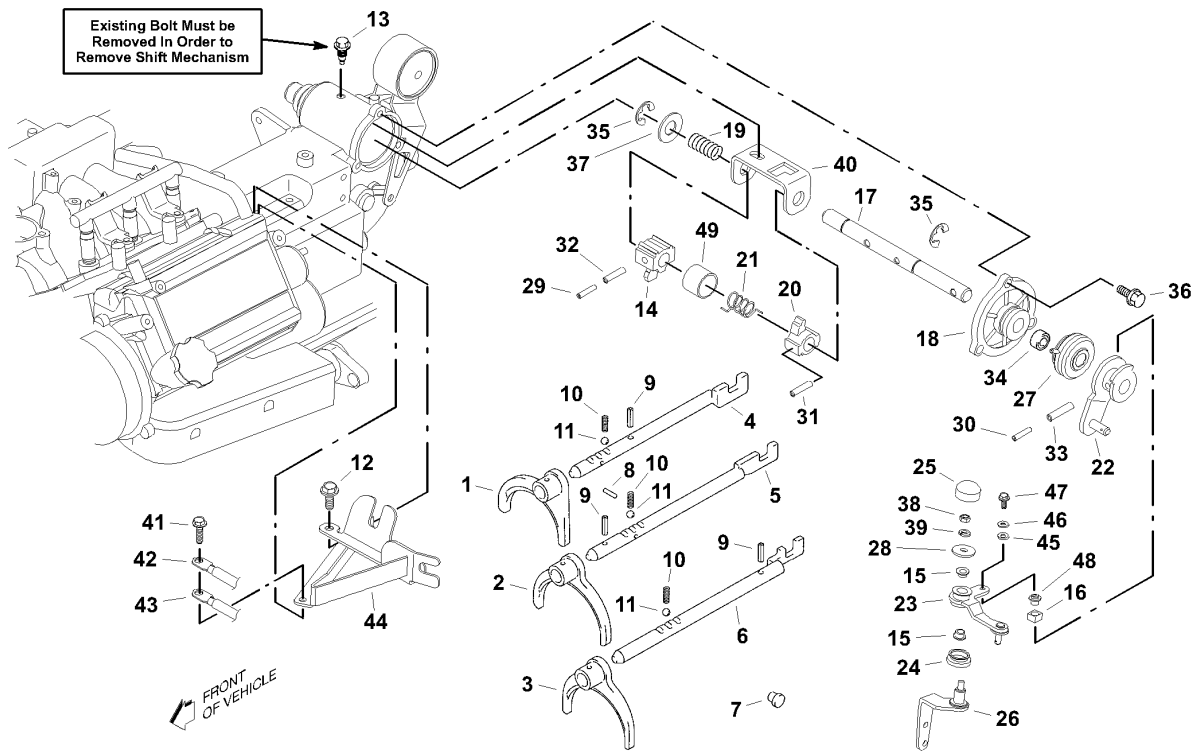

Shifter Gears & Fork (Initial Upper Manual Transmission)

Shifter Gears & Fork (Initial Upper Manual Transmission)

Shifter Gears & Fork (Initial Upper Manual Transmission)

#	PART #	DESCRIPTION	QTY	NOTE
1	2702618	FORK,LOW SPEED GEAR SHIFT	1	
2	2702619	FORK,HIGH SPEED GEAR SHIFT	1	
3	2702620	FORK,5TH/REVERSE GEAR SHIFT	1	
4	2702621	SHAFT,LOW SPEED	1	
5	2702622	SHAFT, HIGH SPEED GEARSHIFT	1	
6	2702625	SHAFT,5TH/REVERSE	1	
7	2702626	PLUG (OD:14)	1	
8	2702627	ROLLER	1	
9	2702628	SPRING PIN (4.5X18)	3	
10	2702629	SPRING,GEAR SHIFT LOCATING	3	
11	2702630	BALL	5	
12	2702660	BOLT	1	
13	2702632	BOLT,GEAR SHIFT STOP	1	
14	2702633	LEVER,GEAR SHIFT/SELECT	1	
15	2702634	BUSH,SELECT LEVER BOSS	2	
16	2702635	BUSH,SELECT LEVER SHAFT	1	
17	2702636	SHAFT,GEAR SHIFT/SELECT	1	
18	2702637	CASE,GEAR SHIFT GUIDE	1	
19	2702638	SPRING,LOW SELECT	1	
20	2702639	CAM,5TH/REVERSE GEAR SHIFT	1	
21	2702640	SPRING,CAM GUIDE RETURN	1	
22	2702641	LEVER,SHIFT CABLE	1	
23	2701351	LEVER,S660 SHIFT-MODIFIED	1	
24	2702642	BOOT,SELECT LEVER INSIDE	1	
25	2702643	BOOT,SELECT LEVER OUTSIDE	1	
26	2702644	BRACKET,SELECT LEVER	1	
27	2702645	BOOT,SHIFT/SELECT SHAFT OIL	1	
28	2702647	WASHER (8.5X26X1.6)	1	
29	2702648	SPRING PIN (3.5X28)	1	
30	2702649	SPRING PIN (3X25)	1	
31	2702650	SPRING PIN (5X20)	1	
32	2702651	SPRING PIN (6X28)	1	
33	2702652	SPRING PIN (6X25)	1	
34	2702653	SEAL,OIL (14X22X6)	1	
35	2702654	E RING	2	
36	2701827	Bolt, Left Side Engine Mount	5	
37	2702655	WASHER	1	
38	2702494	Nut, M8-1.25 Hex	1	
39	2702656	LOCK WASHER	1	
40	2701111	BRACKET, 5TH GEAR LOCKOUT	1	
41	452392	Screw, M8-1.25 x 50 mm Flange	1	
42	892811	WIRE AY, 4 GA X 24" BLACK	1	
43	884513	Cable, Frame Ground	1	
44	2701369.7	BRACKET AY,MT SHIFT MOUNT BLK	1	
45	308090	Flat Washer, 1/4	1	
46	450410	Lockwasher, M6	1	

Shifter Gears & Fork (Initial Upper Manual Transmission)