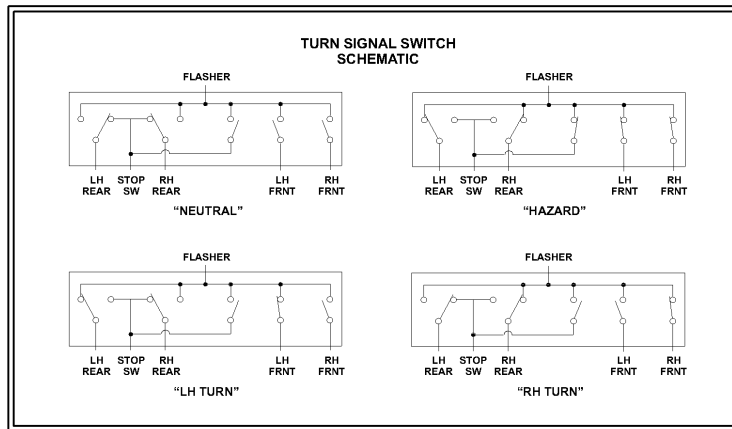

Wiring Schematic