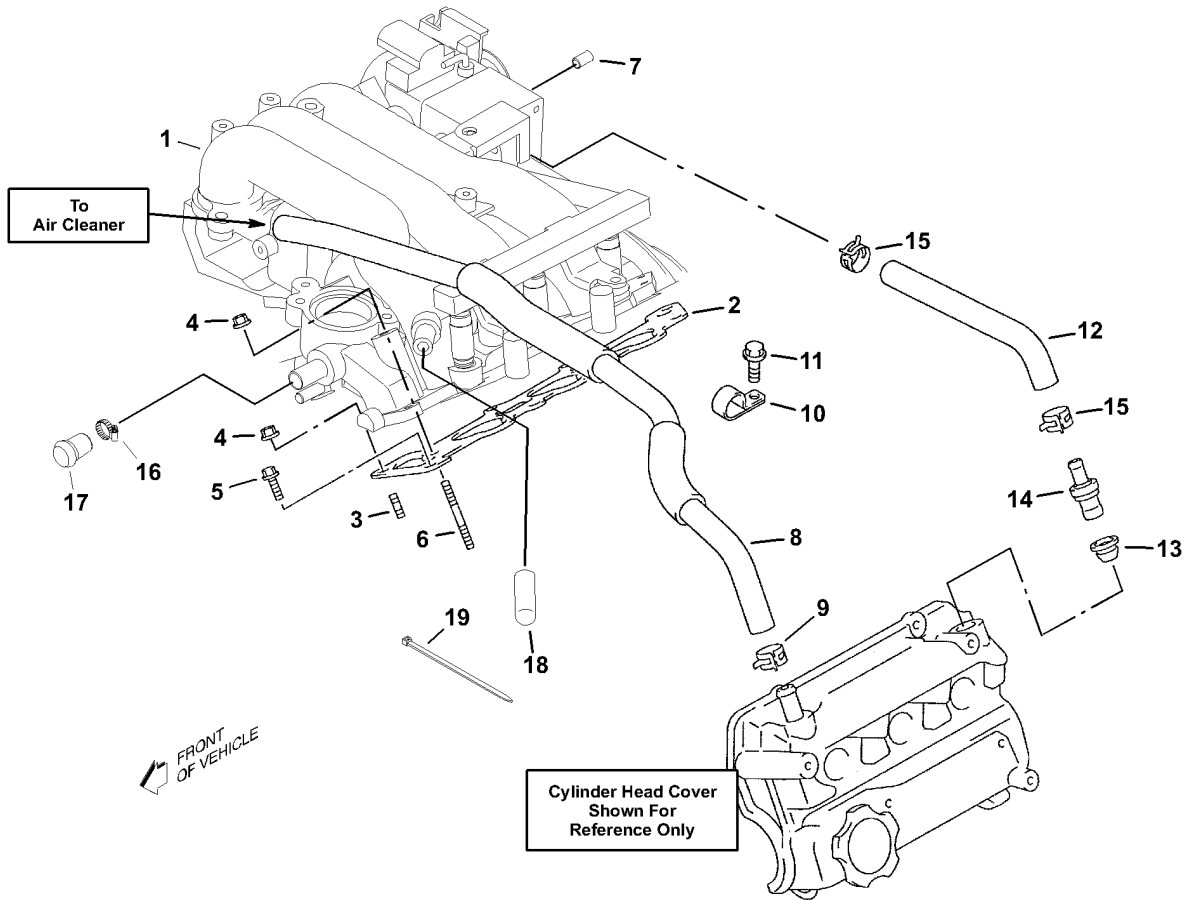

PCV Valve & Components

PCV Valve & Components

#	PART #	DESCRIPTION	QTY	NOTE
1	2702467	MANIFOLD,INTAKE REV 2	1	
	2701991	MANIFOLD,INTAKE REV1	1	
2	2701796	GASKET, INTAKE MANIFOLD	1	
3	2701992	STUD BOLT	2	
4	2701914	NUT	4	
5	2701834	BOLT	6	
6	2701993	STUD BOLT	1	
7	2702431	PLUG	1	
8	2702483	HOSE,BREATHER REV2	1	
	2702482	HOSE,BREATHER REV1	1	
9	2702484	Clamp	2	
10	2702485	CLAMP	1	
11	2702486	BOLT	1	
12	2702488	HOSE,PCV REV2	1	
	2702487	HOSE,PCV REV1	1	
13	2702489	Bolt	1	
14	2702490	VALVE,PCV	1	
15	2702491	CLIP	2	
16	832033	Clamp, Hose	1	
17	833715	Plug, Tube	1	
18	845224	Plug, Tube	1	
19	320107	Cable Tie, 7-1/2 in.	1