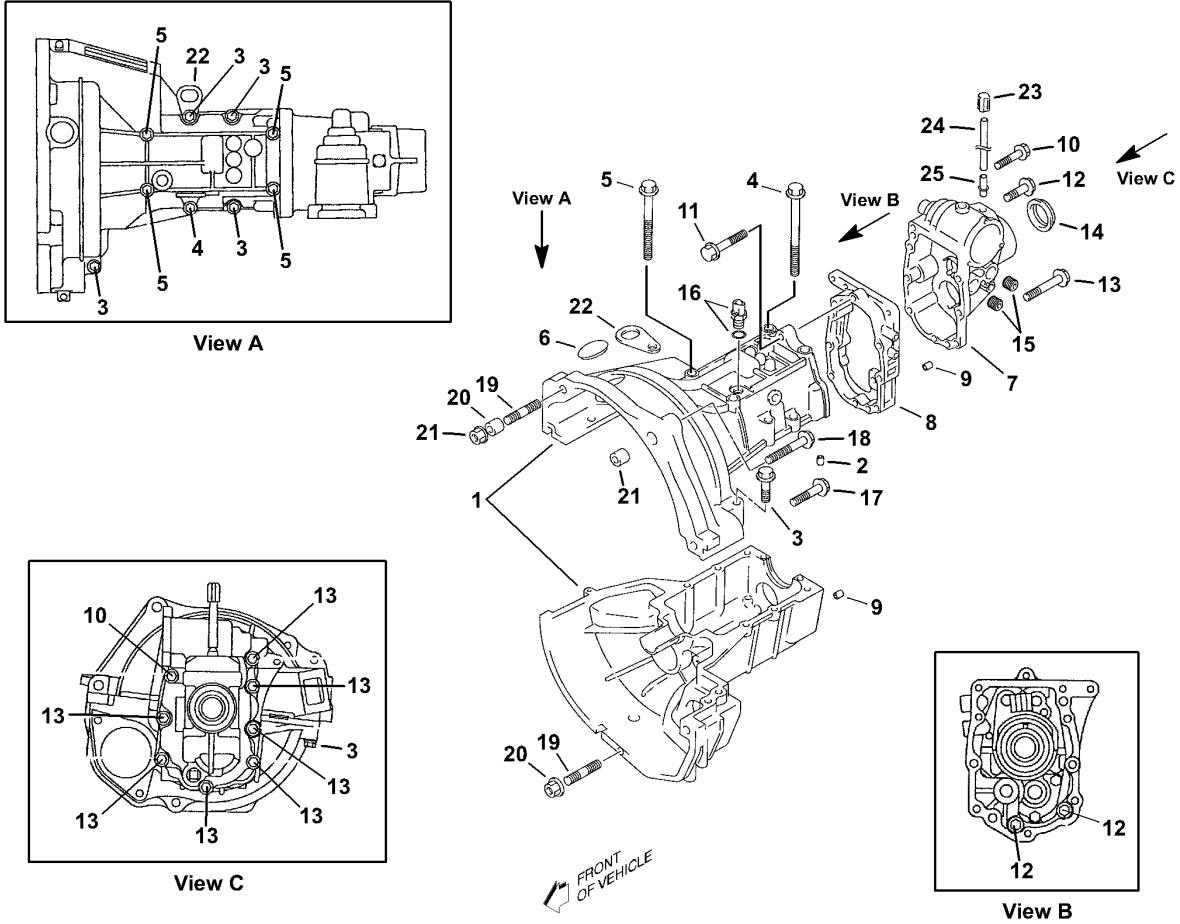

Transmission Case (Manual Transmission)

Transmission Case (Manual Transmission)

Transmission Case (Manual Transmission)

#	PART #	DESCRIPTION	QTY	NOTE
1	2702657	CASE ASSY,TRANSMISSION	1	
2	2702658	PIN	2	
3	2702659	Screw, M8-1.25 x 40 mm	5	
4	2702660	BOLT	1	
5	2702661	BOLT	4	
6	2702662	Plug, Inspection Timing	1	
7	2702663	CASE,EXTENSION #1	1	
8	2702664	CASE,EXTENSION #2	1	
9	2702658	PIN	4	
10	2702665	Screw, M8-1.25 x 120 mm Flange	1	
11	2702470	Screw, M8-1.25 x 30 mm Flange	1	
12	2702659	Screw, M8-1.25 x 40 mm	2	
13	2702660	BOLT	7	
14	2702683	Seal, Extension Case	1	
15	2702684	Plug, Drain	2	
16	2702685	SWITCH AY, BACK UP LAMP	1	
17	2702686	Screw, M10-1.25 x 55 mm Flange	1	
18	2702687	Screw, M10-1.25 x 75 mm Flange	1	
19	2702758	STUD BOLT	2	
20	2702689	Nut, M10-1.25 Hex Flange	2	
21	2702690	Pin, Alignment	2	
22	2702691	HOOK,ENGINE	1	
23	2702692	PLUG,BREATHER	1	
24	2702693	HOSE	1	
25	2702694	PLUG	1	

Transmission Case (Manual Transmission)