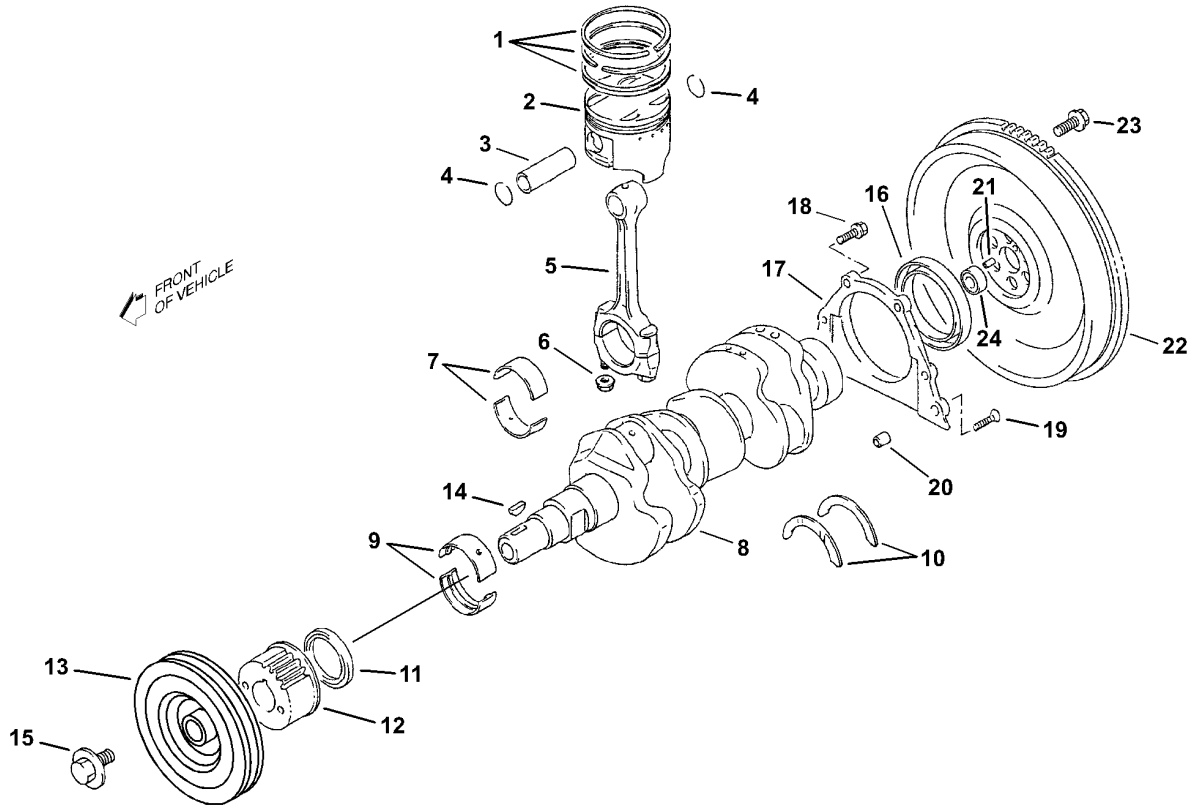

Clutch And Driveshaft

Clutch Pedal & Cable

Clutch Pedal & Cable

#	PART #	DESCRIPTION	QTY	NOTE
1	450453	Nut, M8-1.25 Hex Flange	1	
2	450510	Screw, M3-0.5 x 20 mm Pan Head	2	
3	306328	Cotter Pin, 3/32 x 3/4"	1	
4	452388	Screw, M8-1.25 x 20 mm Hex Flange	1	
5	452424	Nut, M3-0.5 Flange	2	
6	806714	Clevis Pin, 5/16 x 15/16"	1	
7	810152	Pad, Pedal	1	
8	840725	Pin, Pivot	1	
9	840726	Bearing, Brake Pivot	1	
10	842935	Tab, Locking	1	
11	892933	Pedal, Clutch	1	
12	895013	Cable, Clutch	1	
13	844202	Washer, Slotted	4	
14	890808	SWITCH AY,CLUTCH	1	
15	844611	Spring, Torsion	1	

Clutch Pedal & Cable

Crankshaft, Flywheel, Pistons

Crankshaft, Flywheel, Pistons

#	PART #	DESCRIPTION	QTY	NOTE
1	2701922	RING SET (STD), PISTON	3	
1	2701923	RING SET (OS:0.25), PISTON	3	
1	2701924	RING SET (OS:0.50), PISTON	3	
2	2701925	PISTON (STD)	3	
2	2701926	PISTON (OS:0.25)	3	
2	2701927	PISTON (OS:0.50)	3	
3	2701928	PIN, PISTON	3	
4	2701929	CIRCLIP	6	
5	2701930	ROD AY, CONNECTING	3	
6	2701931	NUT	2	
7	2701932	BEARING, CONNECTING ROD	6	
7	2701933	BEARING (OS:0.25), CONNECTING ROD	6	
8	2701934	CRANKSHAFT	1	
9	2701935	BEARING SET, CRANKSHAFT	1	
9	2701936	BEARING SET (OS:0.25), CRANKSHAFT	1	
10	2701937	BEARING SET, CRANK THRUST	1	
10	2701938	BEARING SET, CRANK THRUST	1	
11	2701939	SEAL, OIL	1	
12	2701940	PULLEY, CRANK TIMING BELT	1	
13	2701942	PULLEY, CRANKSHAFT	1	
13	2701941	PULLEY, CRANKSHAFT	1	
14	2701943	KEY	1	
15	2701944	BOLT	1	
16	2701945	SEAL,OIL	1	
17	2701946	HOUSING,OIL SEAL	1	
18	2701834	BOLT	4	
19	2701948	SCREW	2	
20	2701949	PIN	2	
21	2701953	Pin	1	
21	2701954	PIN	1	
22	2701950	FLYWHEEL	1	
23	2701951	BOLT (10X17)	6	
24	2701952	BEARING, INPUT SHAFT	1	