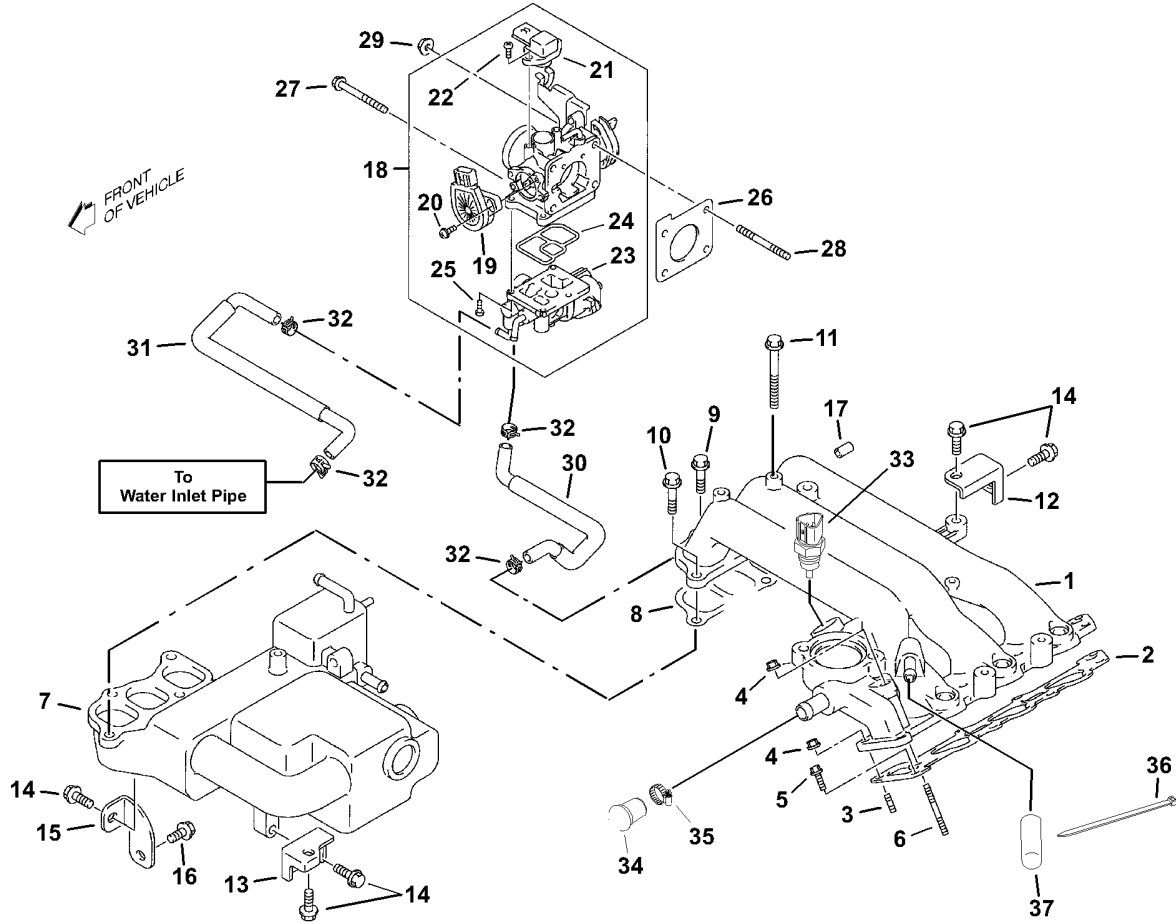

Intake Manifold & Throttle Body

Intake Manifold & Throttle Body

#	PART #	DESCRIPTION	QTY	NOTE
1	2701991	MANIFOLD,INTAKE REV1	1	
2	2701796	GASKET, INTAKE MANIFOLD	1	
3	2701992	STUD BOLT	2	
4	2701914	NUT	3	
5	2701834	BOLT	6	
6	2701993	STUD BOLT	1	
7	2702468	TANK,SURGE REV2	1	
8	2701804	GASKET, SURGE TANK	1	
9	2702469	Bolt	1	
10	2702470	Screw, M8-1.25 x 30 mm Flange	2	
11	2702471	Screw, M8-1.25 Flange	1	
12	2702472	BRACKET,INTAKE MANF #1	1	
13	2702473	BRACKET,INTAKE MANF #2	1	
14	2701827	Bolt, Left Side Engine Mount	5	
15	2702474	BRACKET,SURGE TANK	1	
16	2702475	Screw	1	
17	2702431	PLUG	1	
18	2702476	BODY,ASSY THROTTLE REV2	1	
19	2701995	SENSOR,THROTTLE POSITION	1	
20	2701996	SCREW	2	
21	2702477	SENSOR, PRESSURE	1	
22	2701998	SCREW	2	
23	2702478	VALVE,ISC	1	
24	2702000	GASKET	1	
25	2701998	SCREW	4	
26	2701803	GASKET, THROTTLE BODY	1	
27	2702001	BOLT	2	
28	2702426	STUD BOLT	2	
29	2701914	NUT	2	
30	2702479	HOSE,WATER INLET	1	
31	2702480	HOSE,WATER OUTLET	1	
32	2702429	CLIP	4	
33	2702481	SENSOR,WATER TEMPERATURE	1	
34	833715	Plug, Tube	1	
35	832033	Clamp, Hose	1	
36	320107	Cable Tie, 7-1/2 in.	1	
37	845224	Plug, Tube	1	

Intake Manifold & Throttle Body