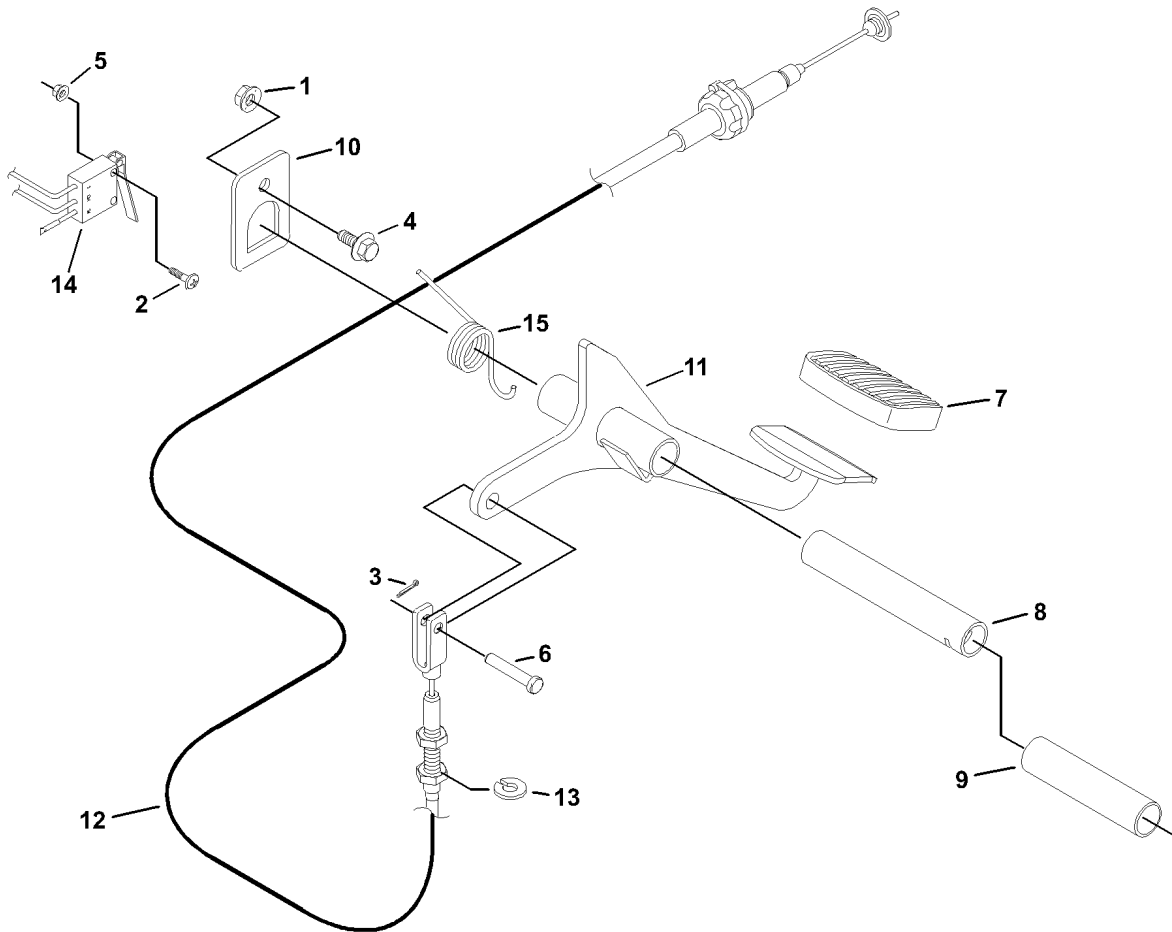

Clutch Pedal & Cable

Clutch Pedal & Cable

#	PART #	DESCRIPTION	QTY	NOTE
1	450453	Nut, M8-1.25 Hex Flange	1	
2	450510	Screw, M3-0.5 x 20 mm Pan Head	2	
3	306328	Cotter Pin, 3/32 x 3/4"	1	
4	452388	Screw, M8-1.25 x 20 mm Hex Flange	1	
5	452424	Nut, M3-0.5 Flange	2	
6	806714	Clevis Pin, 5/16 x 15/16"	1	
7	810152	Pad, Pedal	1	
8	840725	Pin, Pivot	1	
9	840726	Bearing, Brake Pivot	1	
10	842935	Tab, Locking	1	
11	892933	Pedal, Clutch	1	
12	895013	Cable, Clutch	1	
13	844202	Washer, Slotted	4	
14	890808	SWITCH AY,CLUTCH	1	
15	844611	Spring, Torsion	1	

Clutch Pedal & Cable