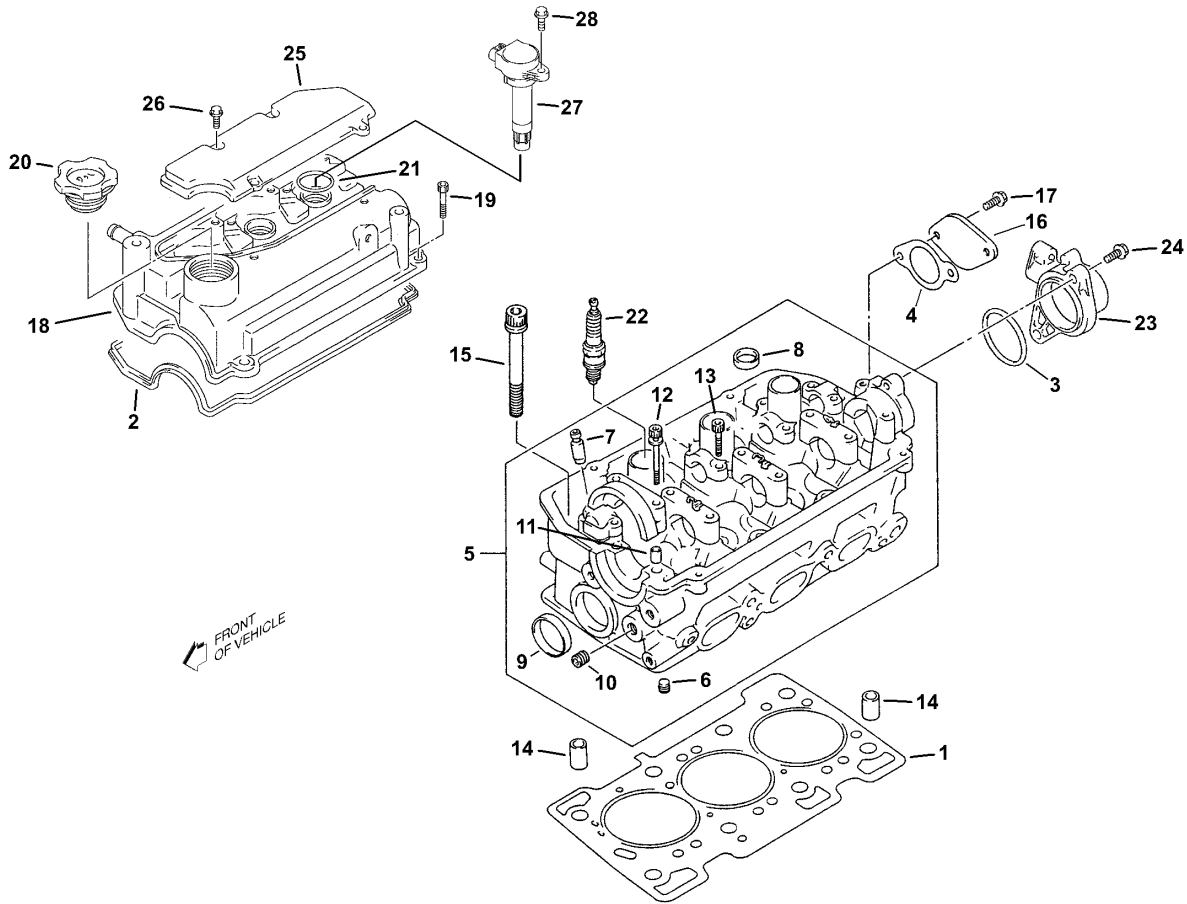

Cylinder Head & Components

Cylinder Head & Components

#	PART #	DESCRIPTION	QTY	NOTE
1	2701776	GASKET, CYLINDER HEAD	1	
2	2701795	GASKET, CYLINDER HEAD COVER	1	
3	2701798	O-RING, CAM POS SENSOR	1	
4	2701799	GASKET, CYL PLATE	1	
5	2701813	HEAD AY, CYLINDER	1	
6	2701814	PLUG	1	
7	2701815	GUIDE, VALVE	12	
8	2701816	PLUG, (OD:20)	2	
9	2701819	PLUG (OD:30)	1	
10	2701820	PLUG (1/8PT,H5.5)	4	
11	2701821	PIN (6.2X8X11)	10	
12	2701822	BOLT	11	
13	2701823	BOLT (6X20)	13	
14	2701824	PIN	2	
15	2701825	BOLT	8	
16	2701826	PLATE	1	
17	2701827	Bolt, Left Side Engine Mount	2	
18	2701828	COVER, CYLINDER HEAD	1	
19	2701829	BOLT	4	
20	2701830	CAP, OIL FILLER	1	
21	2701831	O-RING, SPARK PLUG PIPE	3	
22	2701832	SPARK PLUG	3	
23	2701833	CASE, CAM POSITION SENSOR	1	
24	2701834	BOLT	2	
25	2701835	COVER, CYLINDER HEAD UPPER	1	
26	2701836	BOLT	4	
27	2702916	COIL ASSY,IGNITION	3	
28	2701978	BOLT	3